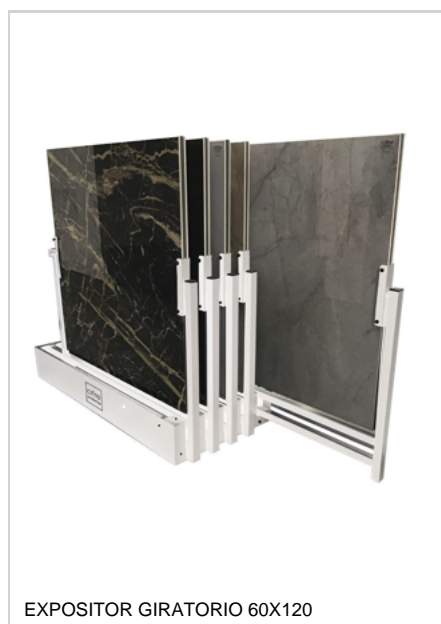

DISPLAYS

PACKING

Size	TYPE OF PRODU...	units/box	m²/box	kg/box	boxes/pallet	m²/pallet	kg/pallet
30x30 (12"x12")	Mosaic	9	0.81	21.79	44	35.64	959
60x120 (24"x48")	Base	2	1.44	29.23	35	50.40	1023

WARNING Packaging details. These details are only for guidance purposes. The contents may vary. Please contact our sales representatives for precise details