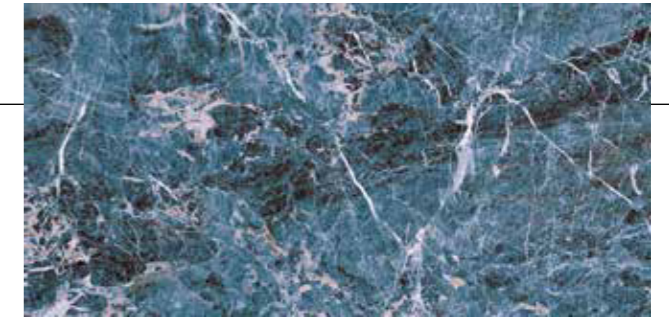

Matisse Cobalto 60x120Rcm.