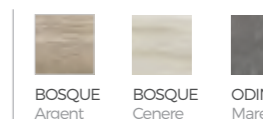

EMPAQUETADO PACKAGING EMBALLAGE

Formato	pz/cj	m²/cj	m²/pl	cj/pl	kg/cj	kg/pl
25x75	6	1,13	72,32	64	19	1236
2x75	27				7,61	

Piezas complementarias, ver en página 338.
Special pieces, see page 338.
Pièces supplémentaires, voir page 338.