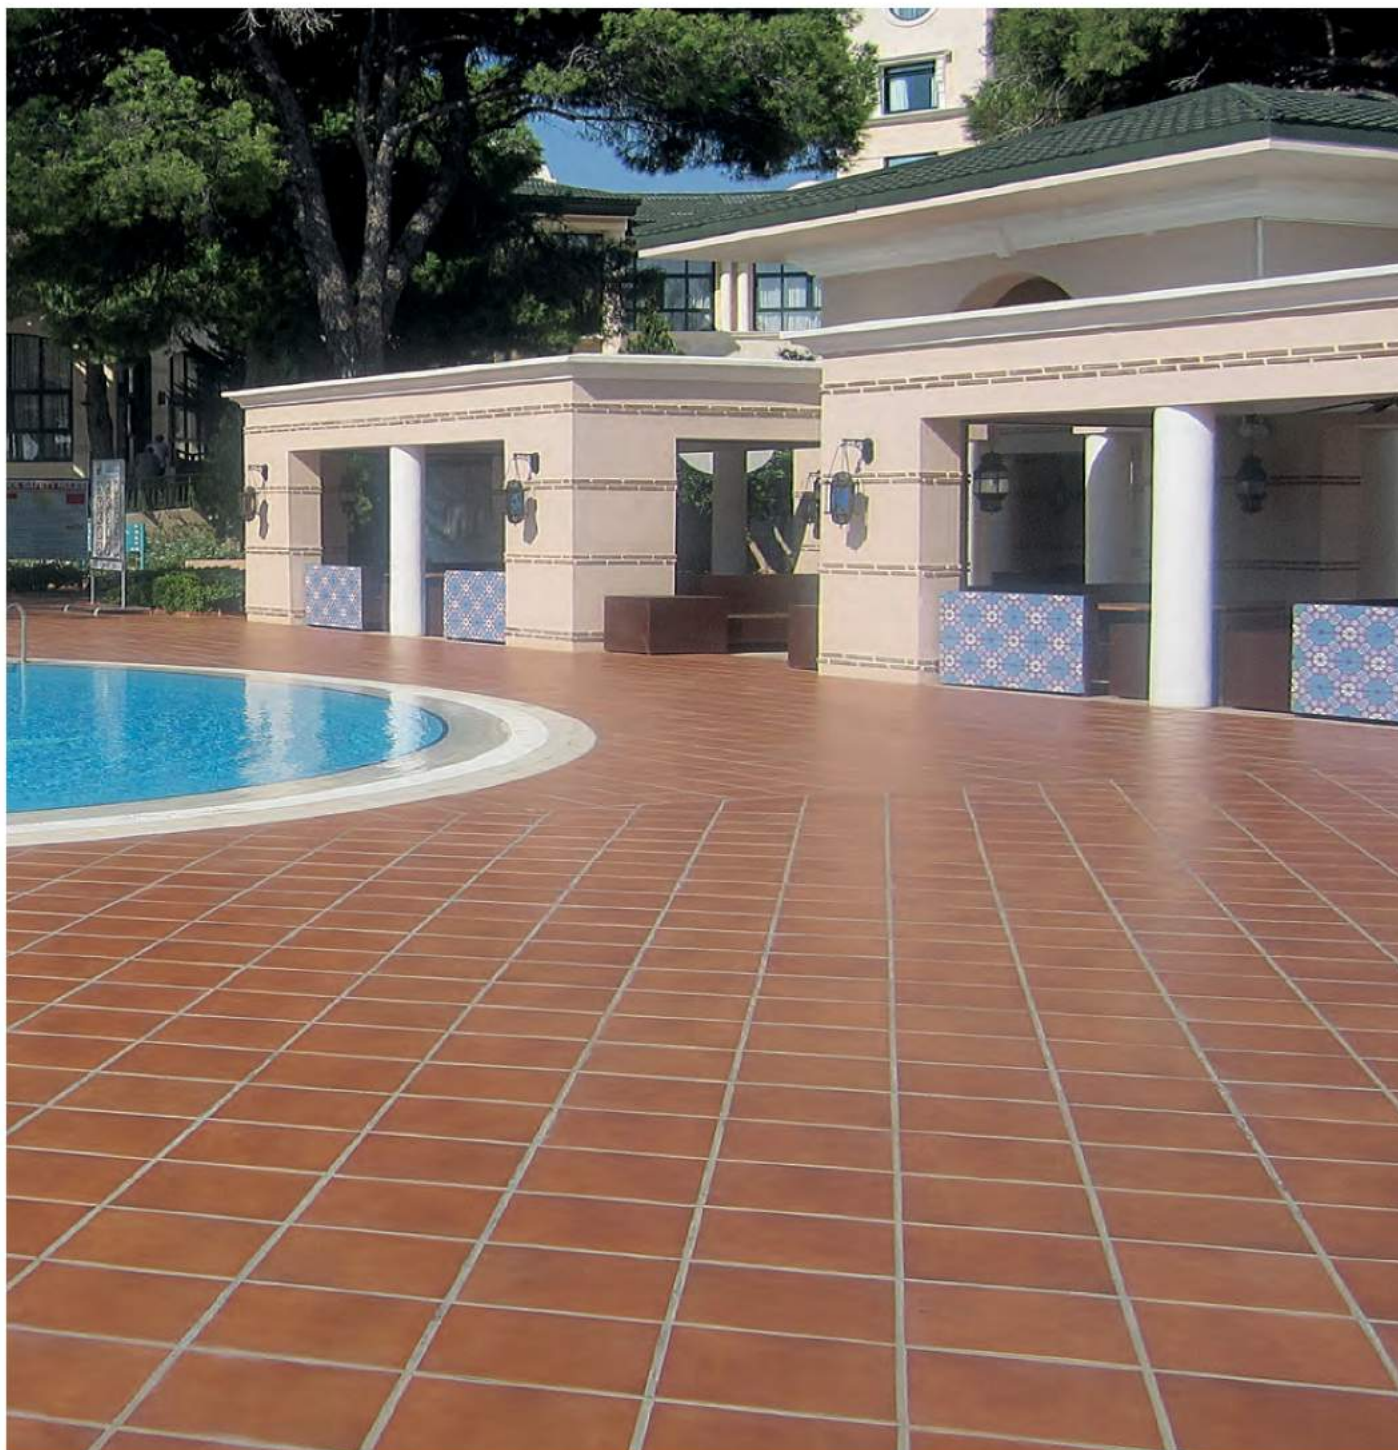

RODAMANTO
BASE 31X31

Anti deslizante C1
C1 Non-slip
Anti-glisce C1

Anti deslizante C3
C3 Non-slip
Anti-glisce C3

Anti hielo
Anti-icing
Anti-gel

Anti ácido
Anti-acid
Anti-acide

No se mancha
Does not stain
Résistant aux taches