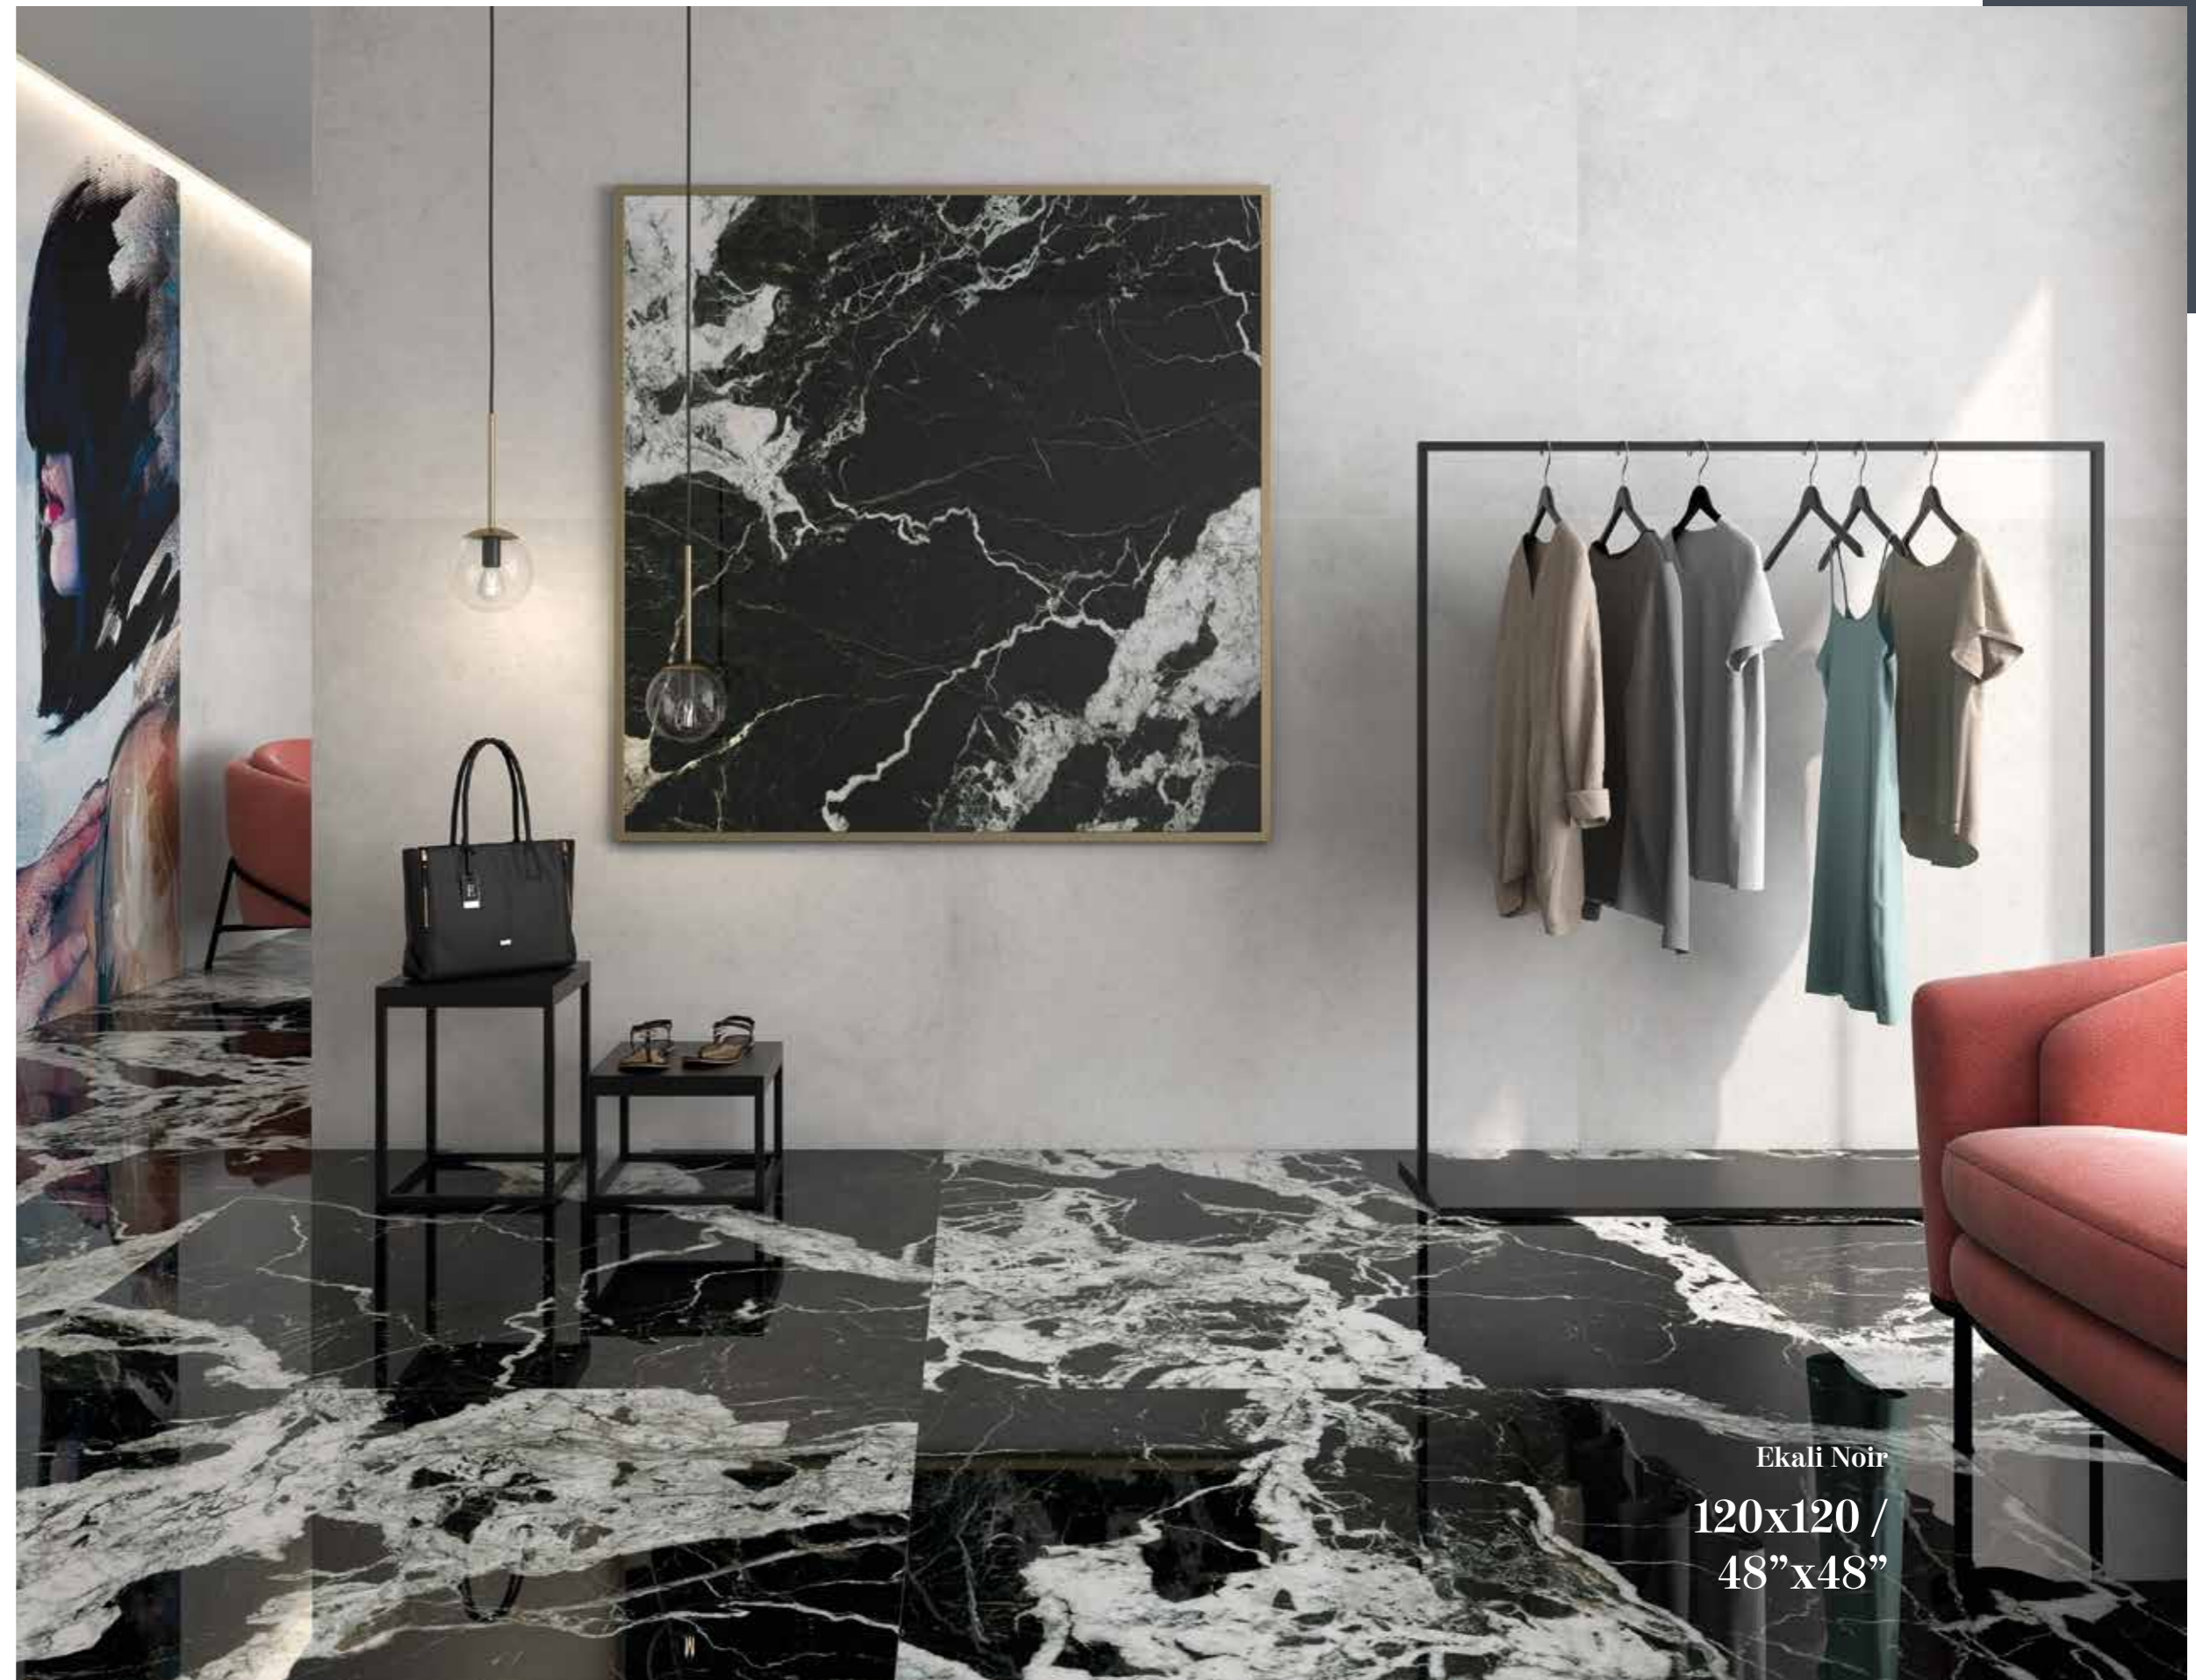

# EKALI

SUPER POLISHED

Sizes / Formatos

SUPER POLISHED RECTIFIED

60x120 /  
24"x48"

Shade Variation / Variación Gráfica

NOIR

Ekali Noir  
120x120 /  
48"x48"