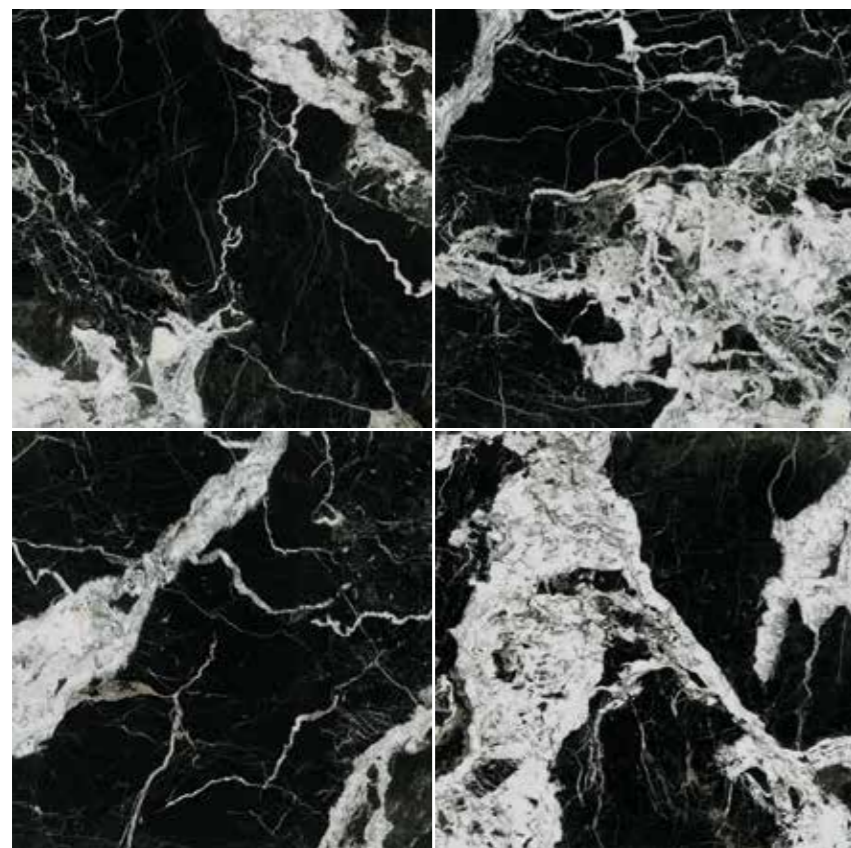

# EKALI

SUPER POLISHED

Sizes / Formatos

SUPER POLISHED RECTIFIED

60x120 /  
24"x48"

Shade Variation / Variación Gráfica

NOIR

Ekali Noir  
120x120 /  
48"x48"