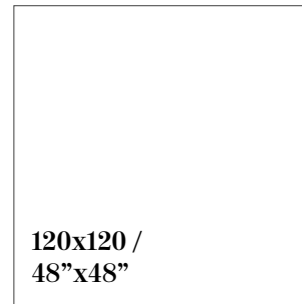

# EKALI

SUPER POLISHED

Sizes / Formatos

SUPER POLISHED RECTIFIED

60x120 /  
24"x48"

Shade Variation / Variación Gráfica

NOIR

Ekali Noir  
120x120 /  
48"x48"