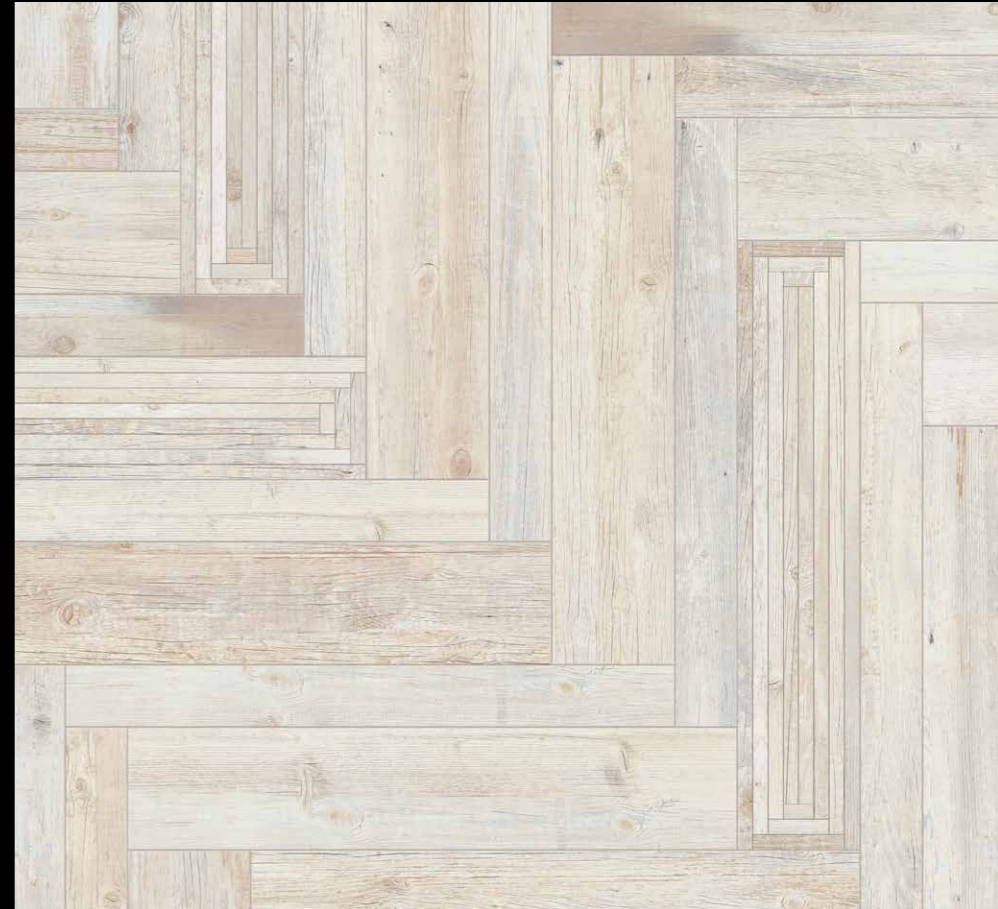

FROST

PG. 18, 19, 20, 21

10x100, 20x100, fascia 20x100_4"x40" 8"x40", decor 8"x40"