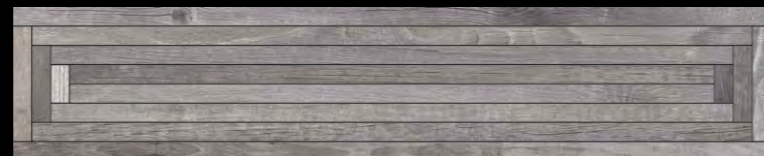

61739 fascia 20x100_8"x40"

61745 battiscopa 4,8x100_1.9"x40"

61751 gradino costa retta 33x100_13"x40"

TAHOE GLACIER

61651 20x100_8"x40"

61657 10x100_4"x40"

61737 fascia 20x100_8"x40"

61743 battiscopa 4,8x100_1.9"x40"