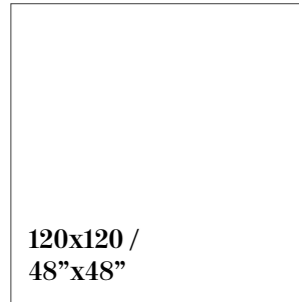

MACAUBA

SUPER POLISHED

Sizes / Formatos

SUPER POLISHED RECTIFIED

Shade Variation / Variación Gráfica

AZUL

Macauba Azul
120x120 /
48"x48"