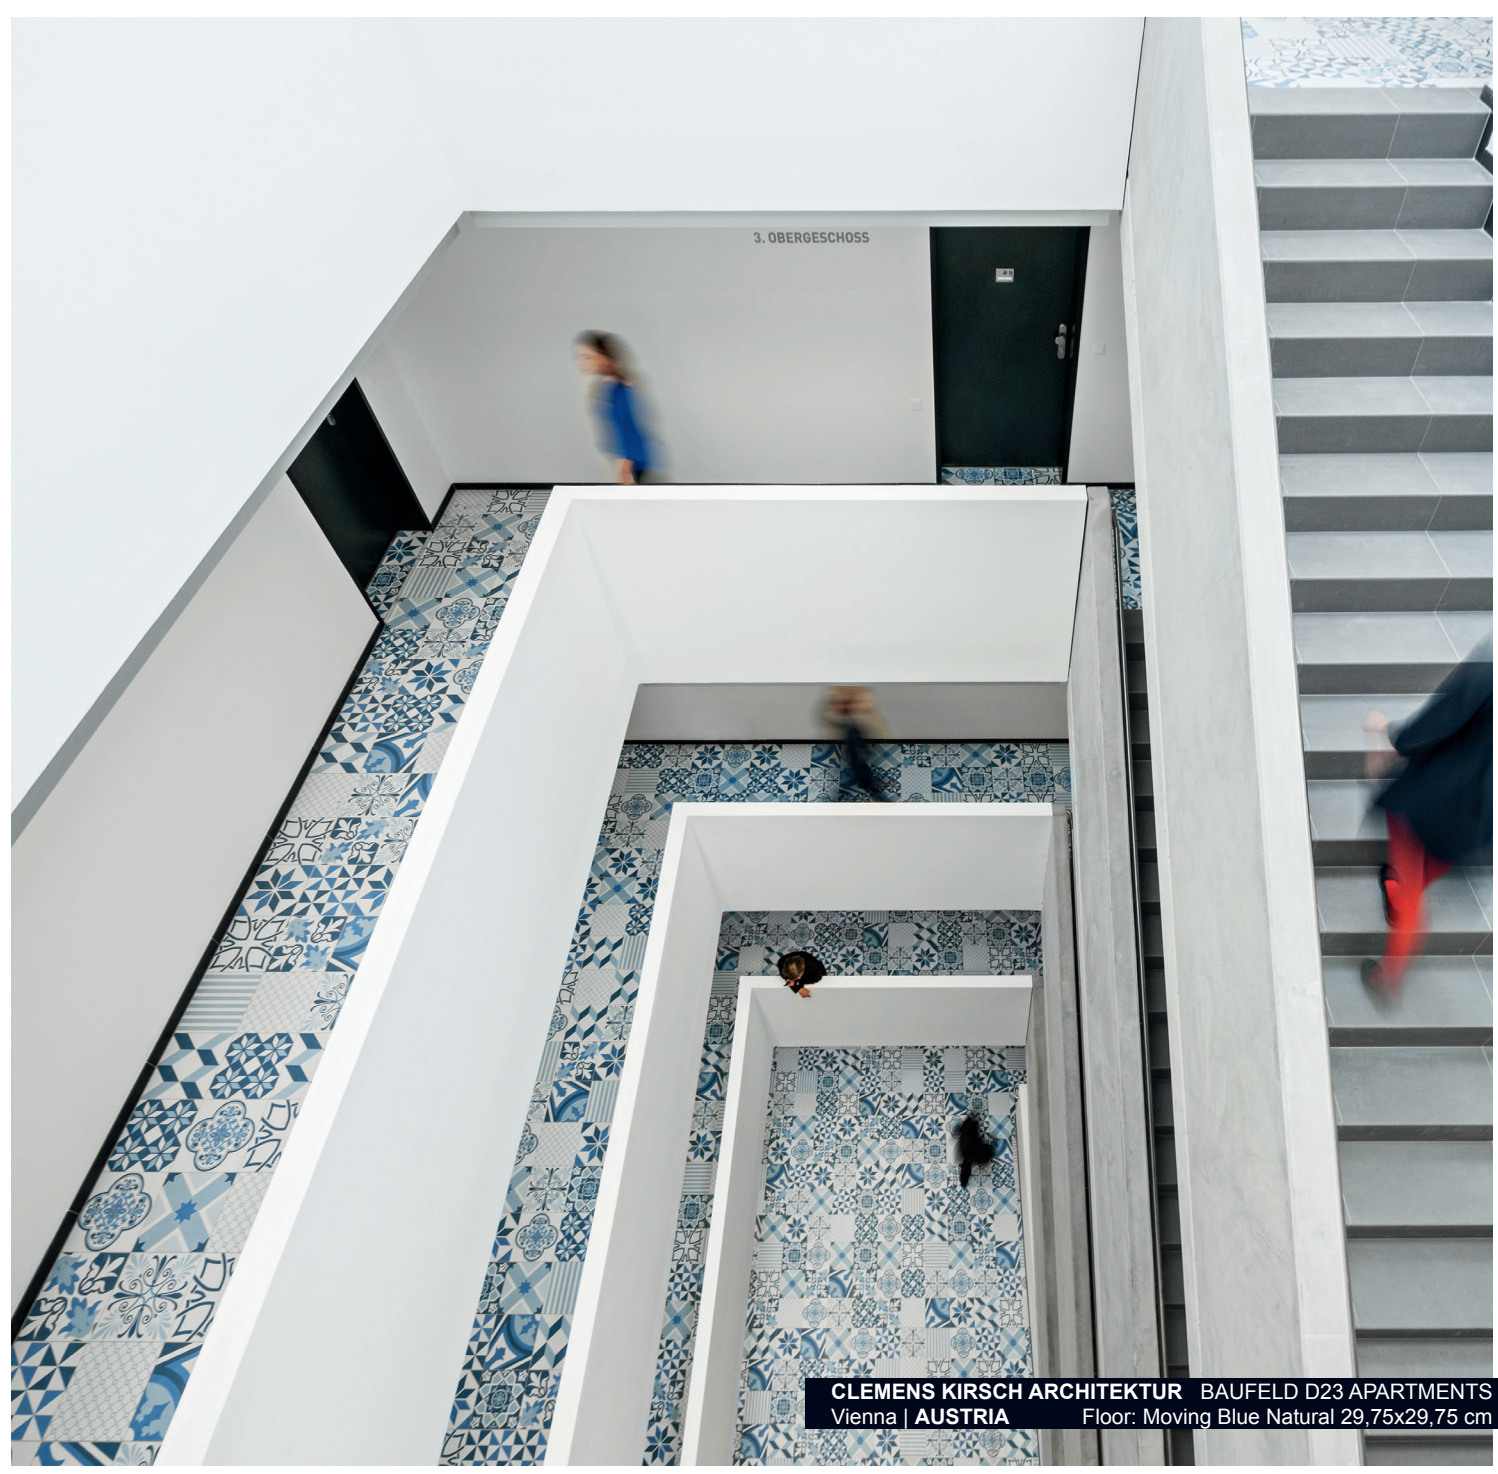

CLEMENS KIRSCH ARCHITEKTUR BAUFELD D23 APARTMENTS
Vienna | AUSTRIA Floor: Moving Blue Natural 29,75x29,75 cm