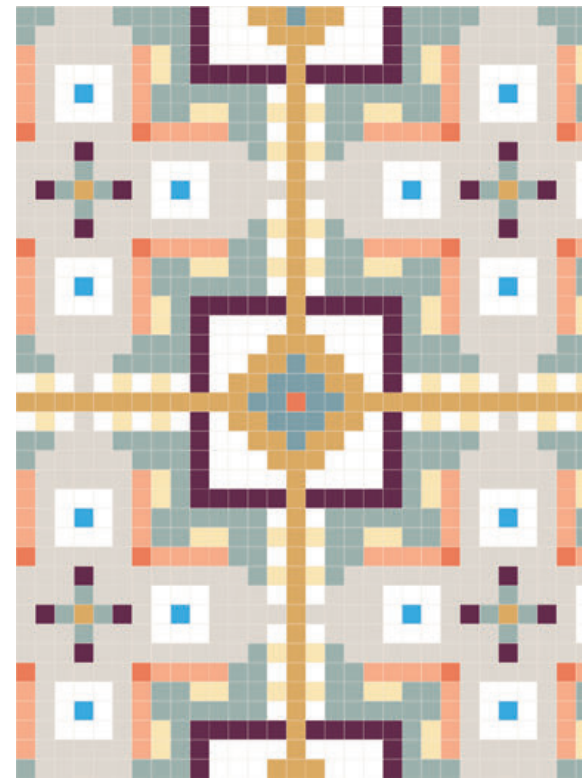

[PIXEL41 CONFIGURATOR - CLICK HERE](#)

06 Violet_ 09 Blush_ 14 Curry_ 24 Mud_ 26 Antrax_ 27 Notte

[PIXEL41 CONFIGURATOR - CLICK HERE](#)

06 Violet_ 09 Blush_ 11 Powder_ 25 Black_ 26 Antrax_ 37 Military

[PIXEL41 CONFIGURATOR - CLICK HERE](#)

**DON'T
FORGET
TO
PLAY .**

02 Lobster_06 Violet_10 Nude_20 Almond_25 Black_28 Ocean_29 Tuareg_33 Sky_35 Musk_39 Peacock

03 Coral_06 Violet_10 Nude_14 Curry_17 Vanilla_21 White_22 Pearl_29 Tuareg_32 Cloud_33 Sky