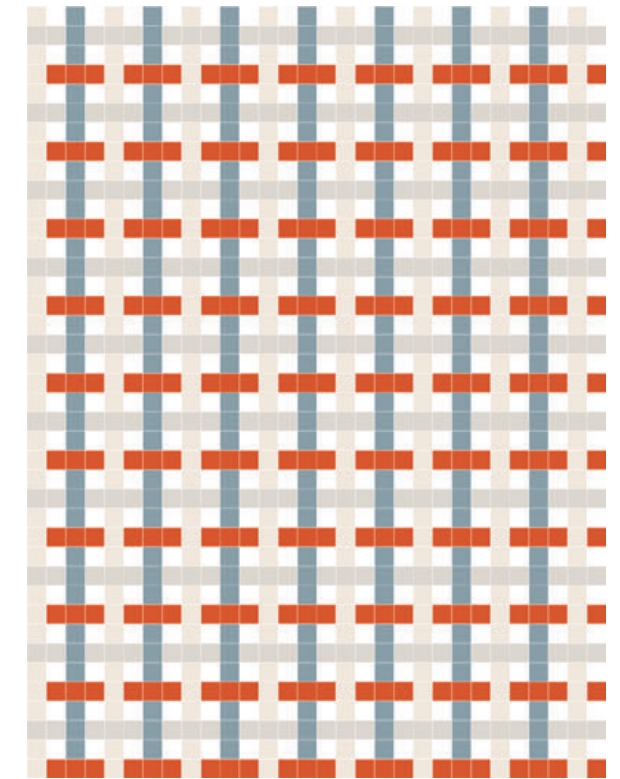

03 Coral_ 11 Powder_ 20 Almond_ 30 Pool_ 41 Mint

09 Blush_ 17 Vanilla_ 36 Salvia_ 38 Frog_ 39 Peacock

12 Terra_ 18 Sand_ 22 Pearl_ 39 Peacock_ 40 Marine

[PIXEL41 CONFIGURATOR - CLICK HERE](#)

11 Powder_ 12 Terra_ 20 Almond_ 22 Pearl_ 24 Mud