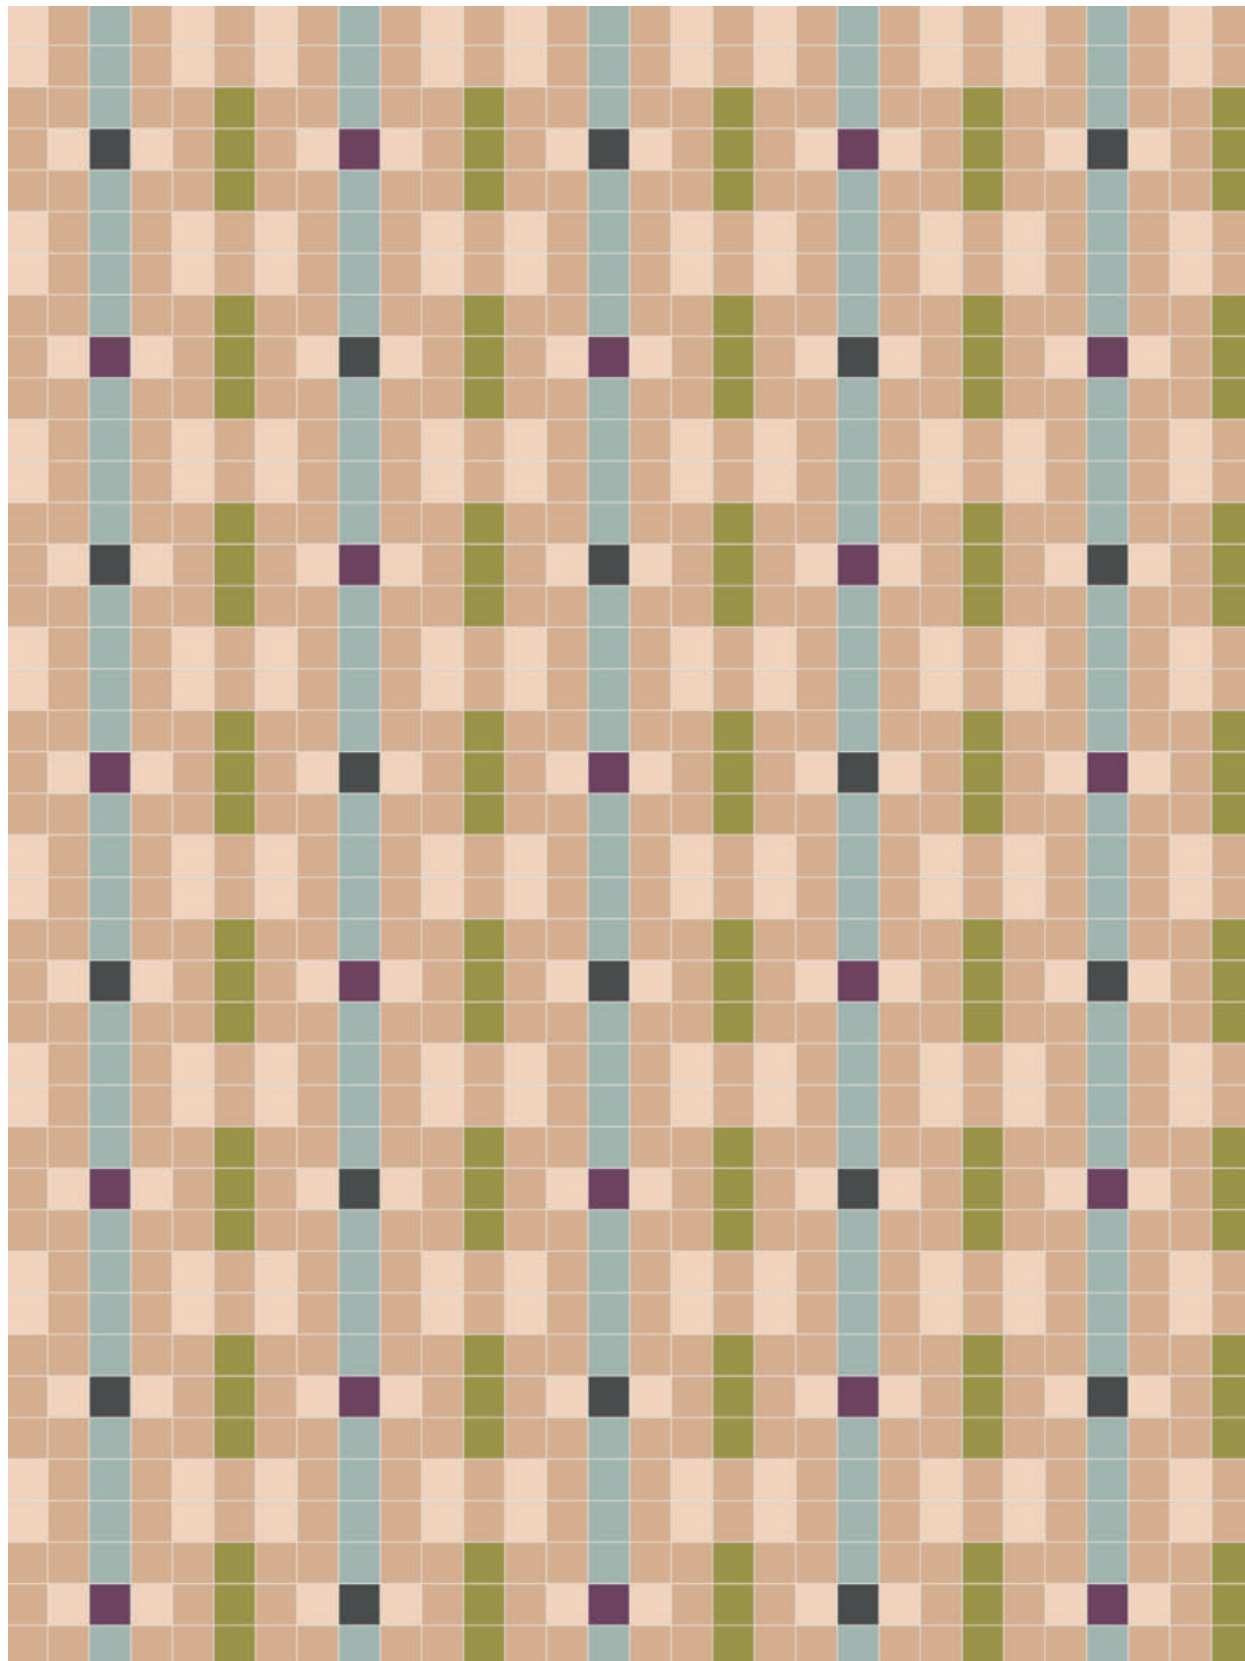

06 Violet_ 11 Powder_ 12 Terra_ 15 Khaki_ 26 Antrax_ 34 Celadon

[PIXEL41 CONFIGURATOR - CLICK HERE](#)