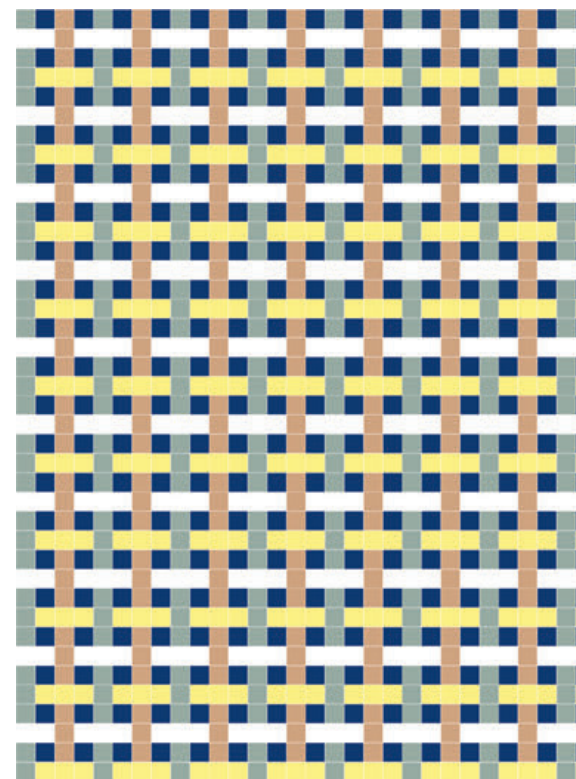

12 Terra_ 16 Lemon_ 21 White_ 28 Ocean_ 34 Celadon