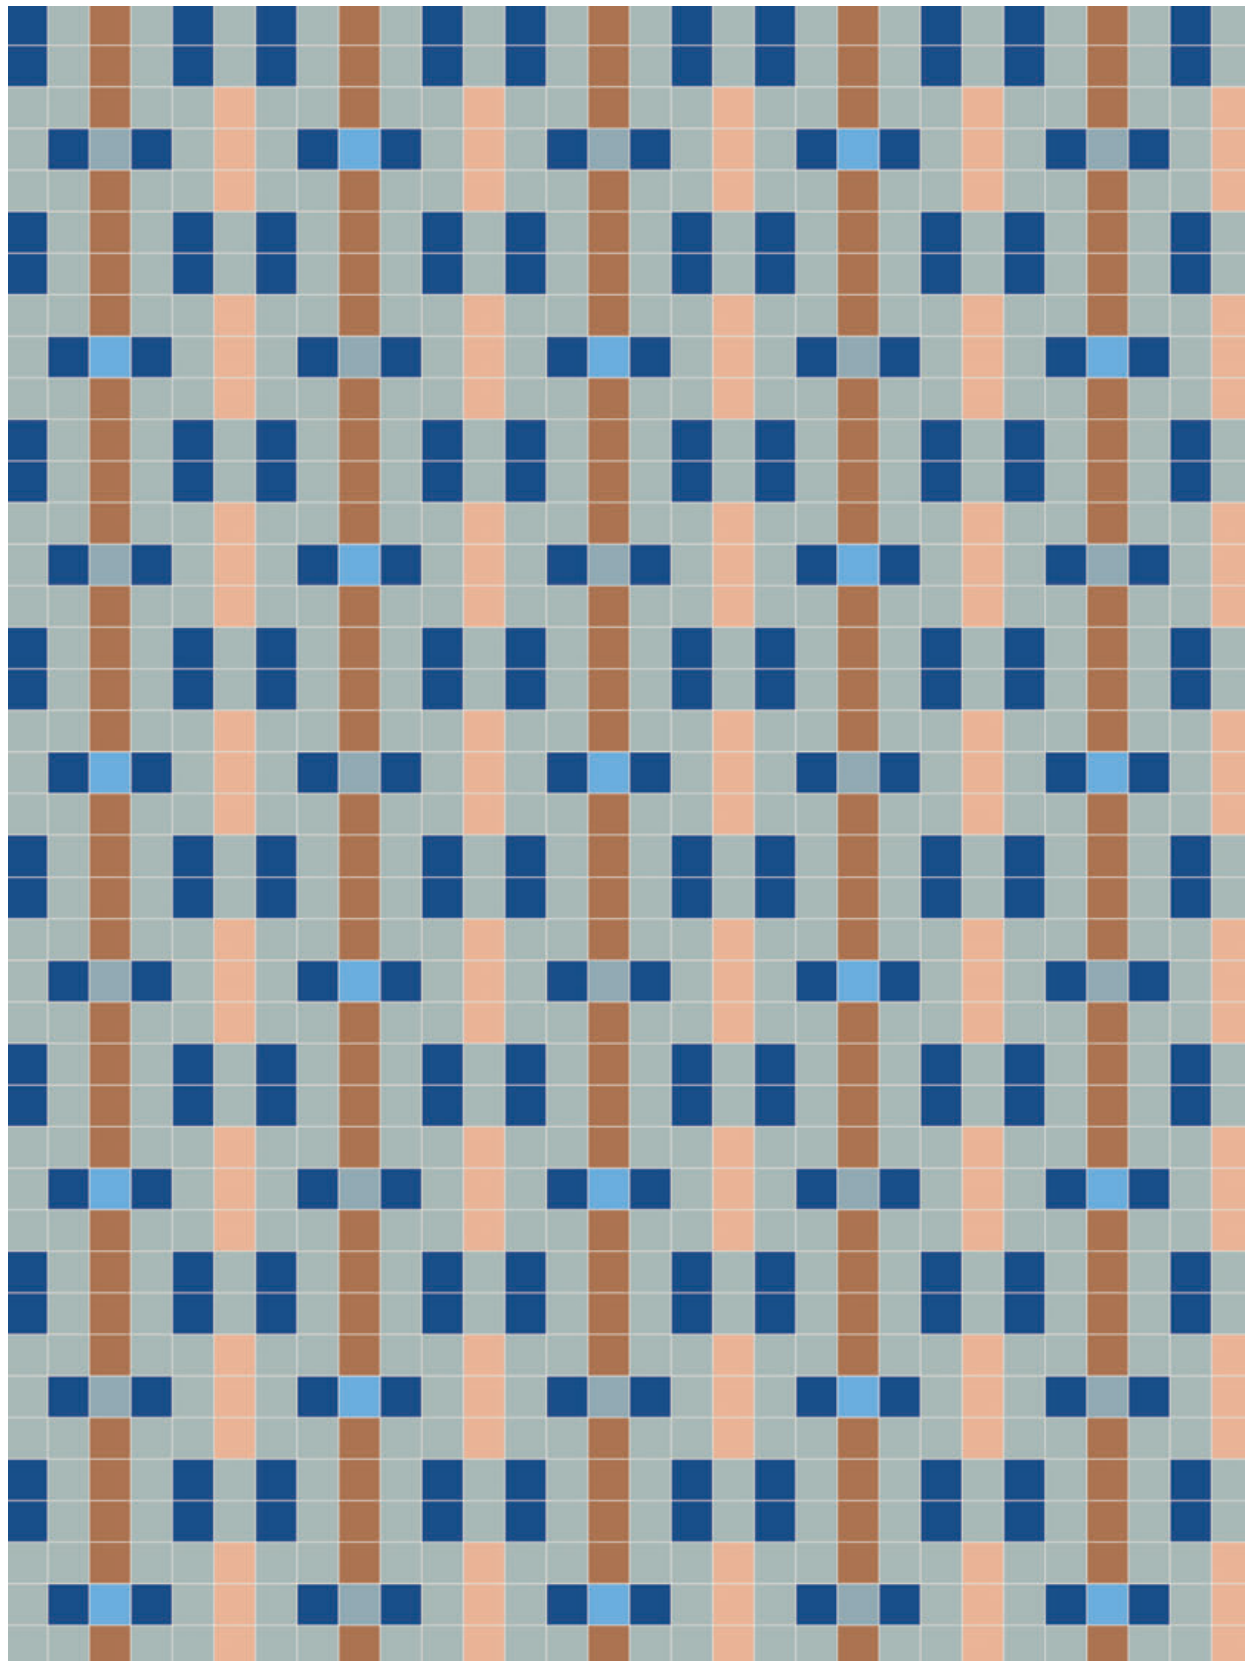

10 Nude_ 13 Tobacco_ 28 Ocean_ 29 Tuareg_ 32 Cloud_ 33 Sky

[PIXEL41 CONFIGURATOR - CLICK HERE](#)