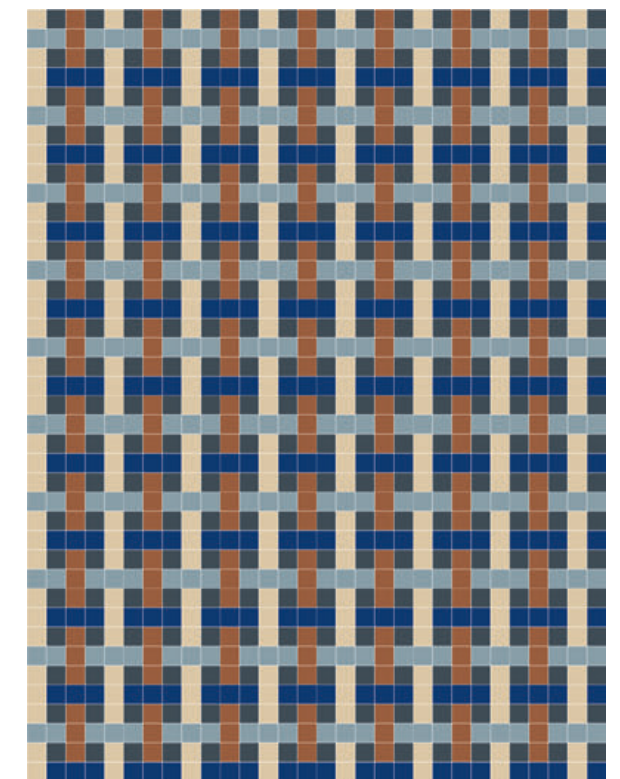

13 Tobacco_ 18 Sand_ 27 Notte_ 28 Ocean_ 32 Cloud