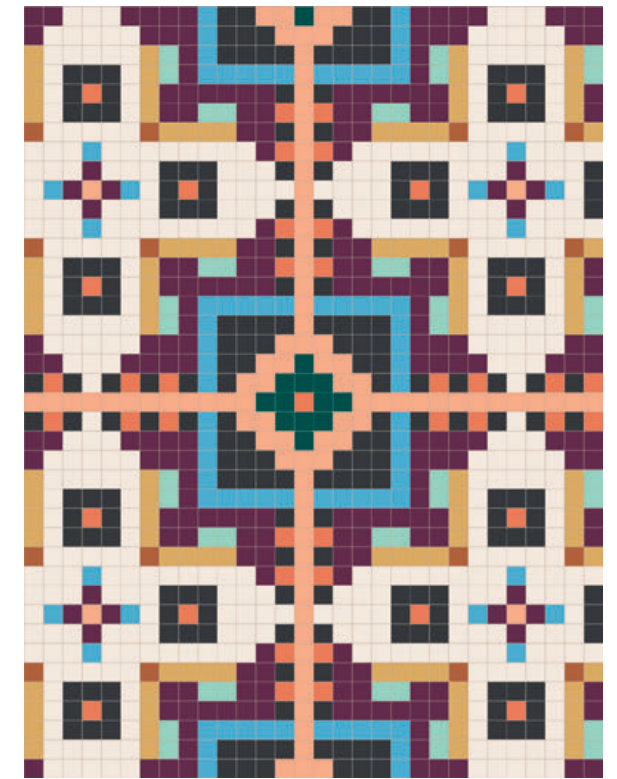

[PIXEL41 CONFIGURATOR - CLICK HERE](#)

06 Violet_ 09 Blush_ 14 Curry_ 24 Mud_ 26 Antrax_ 27 Notte

[PIXEL41 CONFIGURATOR - CLICK HERE](#)

06 Violet_ 09 Blush_ 11 Powder_ 25 Black_ 26 Antrax_ 37 Military

[PIXEL41 CONFIGURATOR - CLICK HERE](#)

**DON'T
FORGET
TO
PLAY .**

02 Lobster_06 Violet_10 Nude_20 Almond_25 Black_28 Ocean_29 Tuareg_33 Sky_35 Musk_39 Peacock

03 Coral_06 Violet_10 Nude_14 Curry_17 Vanilla_21 White_22 Pearl_29 Tuareg_32 Cloud_33 Sky