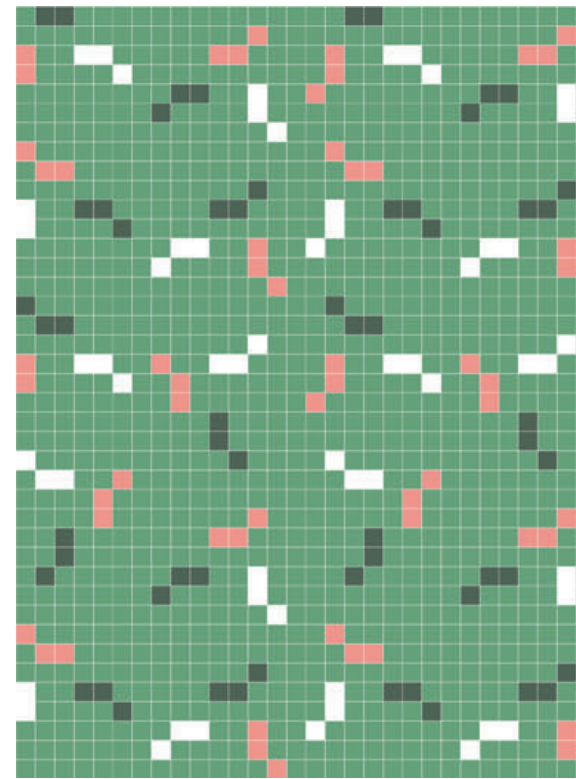

08 Strawberry_21 White_37 Military_38 Frog