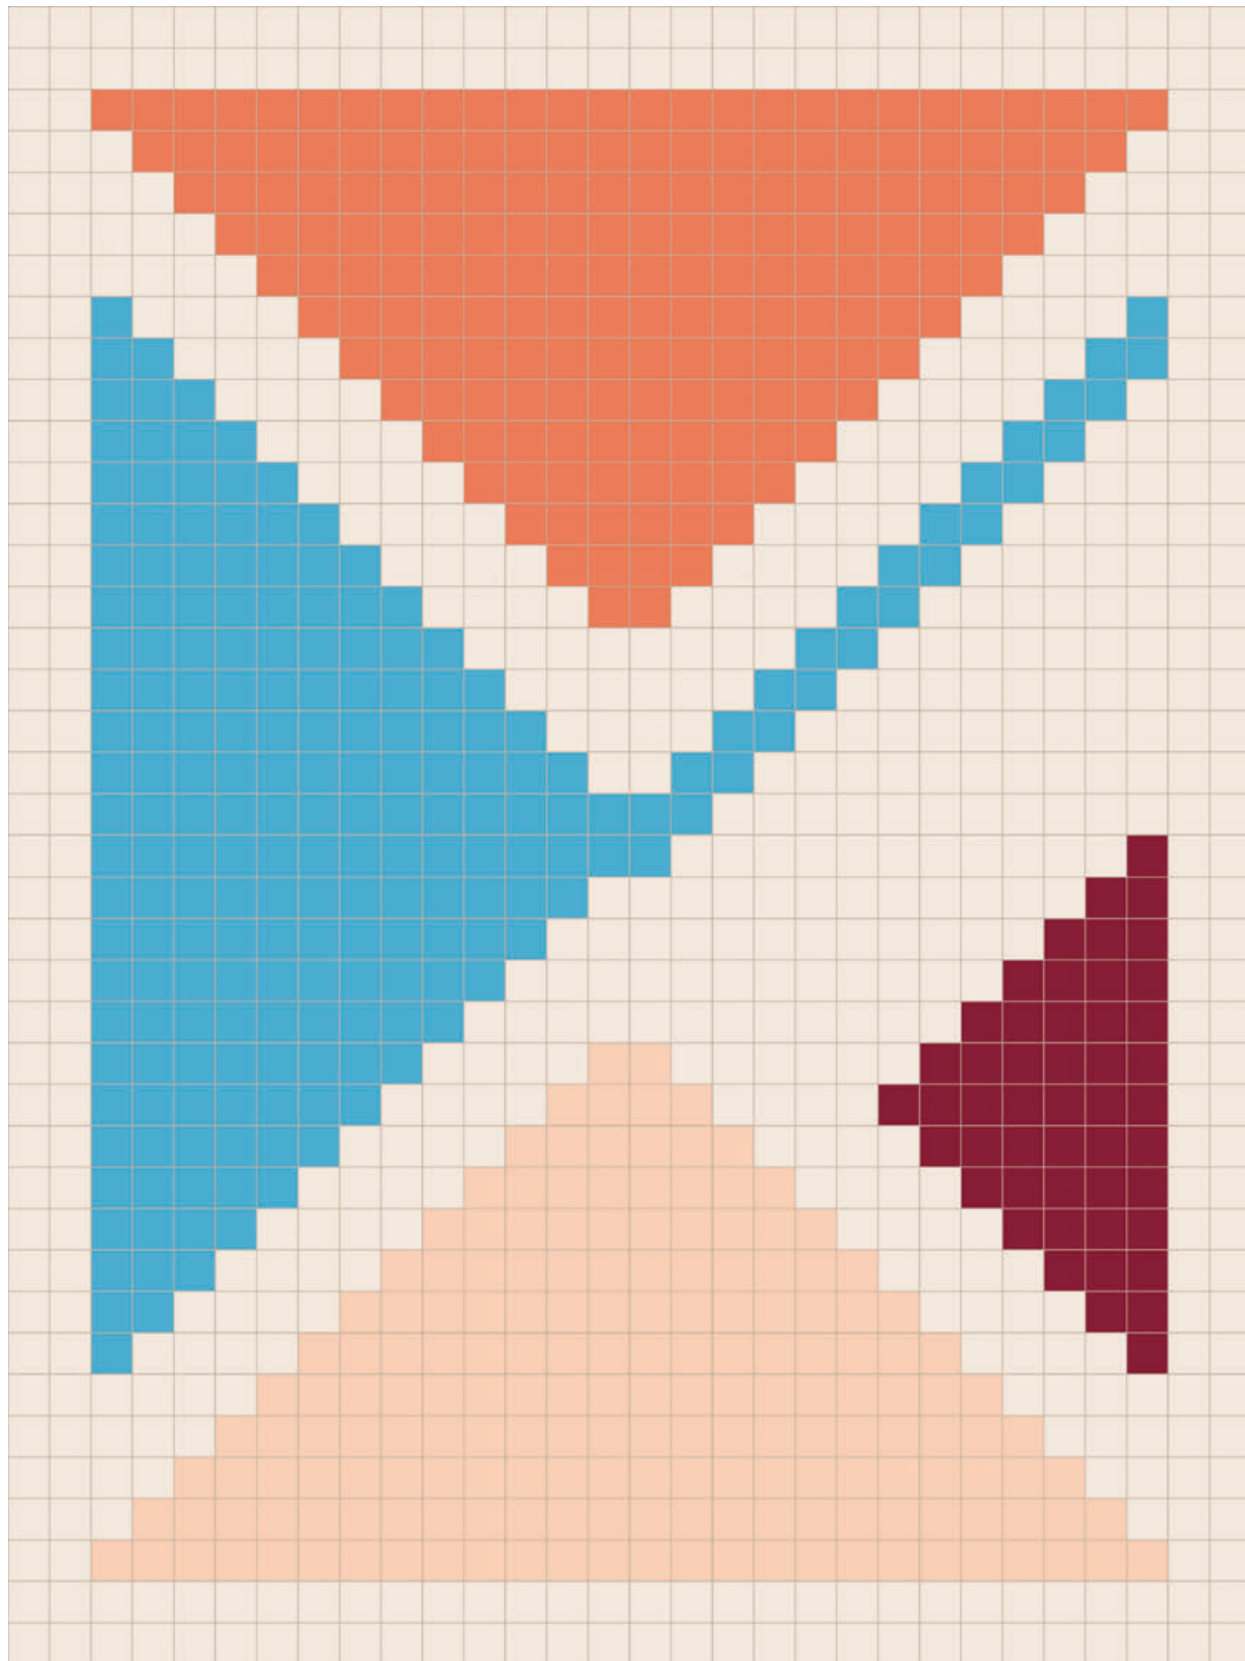

03 Coral_ 04 Bordeaux_ 11 Powder_ 20 Almond_ 30 Pool