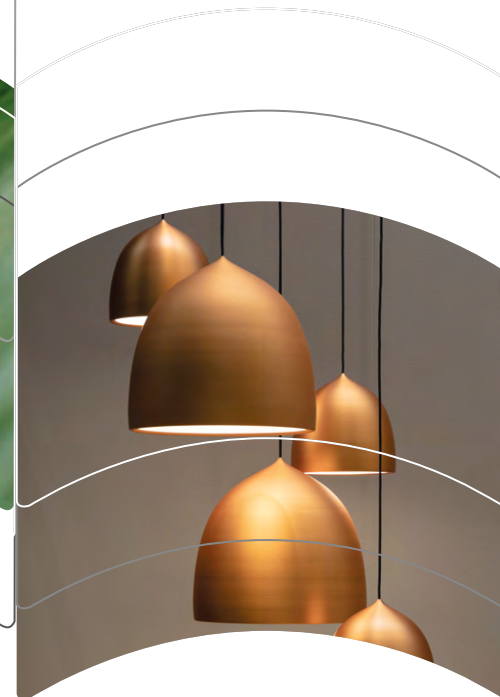

esp

La vuelta a las curvas está entre las tendencias más actuales en la arquitectura. Las líneas rectas dejarán de tener interés y aparecerán arcos y bóvedas en todas las estancias, en muebles y en objetos de decoración.

*La silueta curva y modular de **Wave** recuerda a elementos orgánicos y de la naturaleza, un estilo que aporta el equilibrio y la elegancia de lo natural.*

***Wave** personifica esta nueva tendencia, generando espacios más armoniosos y confortables, entornos acogedores que invitan al descanso y a la tranquilidad.*