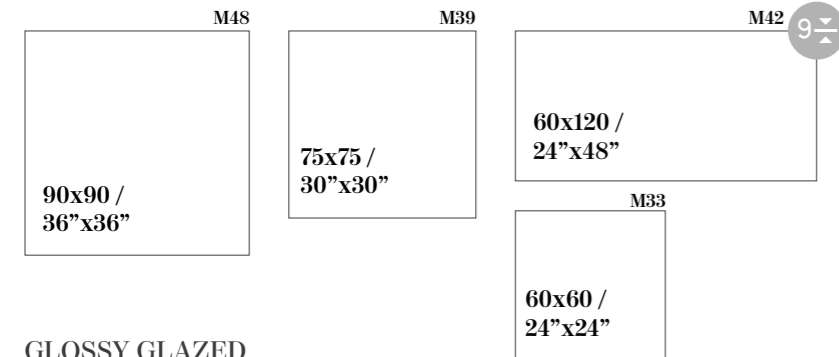

CALACATTA

GLAZED PORCELAIN

Sizes / Formatos

GLOSSY GLAZED RECTIFIED

GLOSSY GLAZED

BLANCO

GRIS

Calacatta Gris
90x90 / 36"x36"