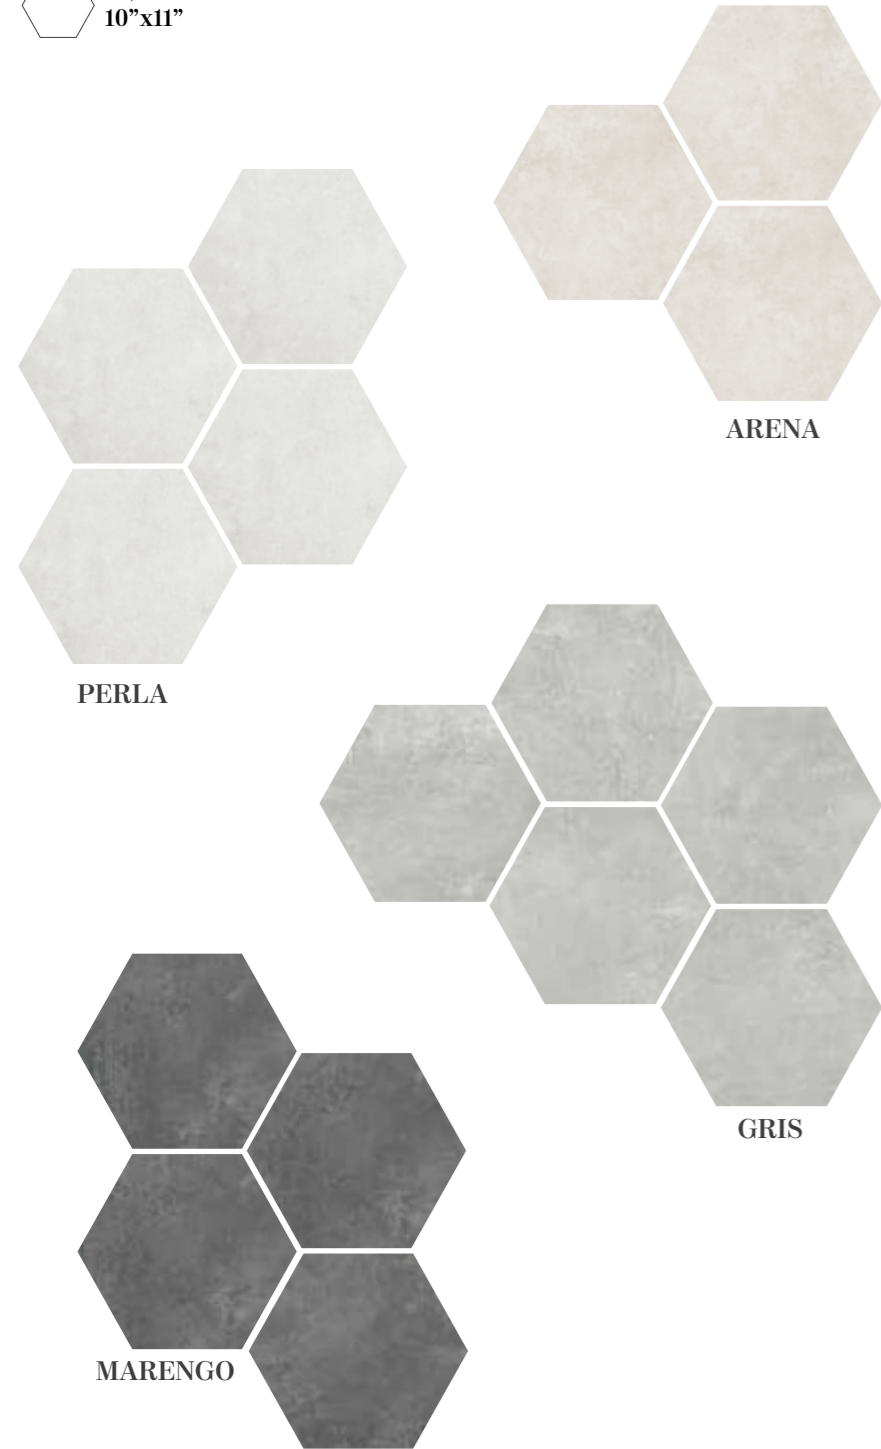

Solid Black
25,8x29 /
10"x11"

Solid White
25,8x29 /
10"x11"

GROUNDHEX

SMALL SIZE

PORCELAIN TILES

Sizes / Formatos

NATURAL

M41
25,8x29 /
10"x11"