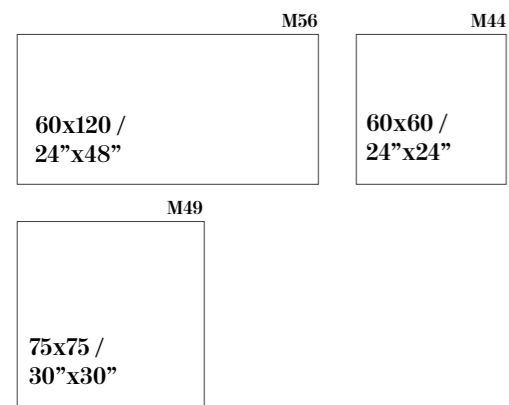

SWEET

POLISHED PORCELAIN

Sizes / Formatos

POLISHED RECTIFIED