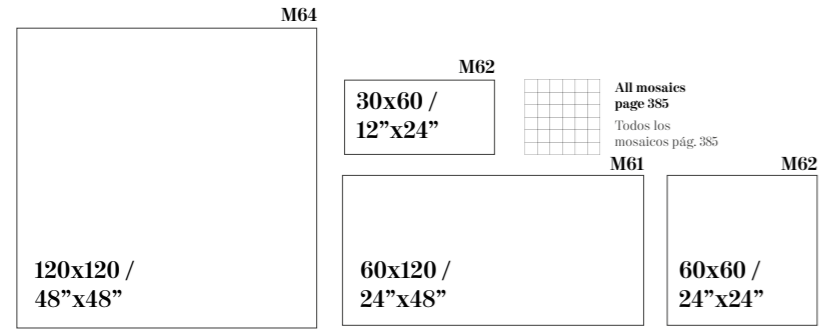

ONI

SUPER POLISHED

Sizes / Formatos

SUPER POLISHED RECTIFIED