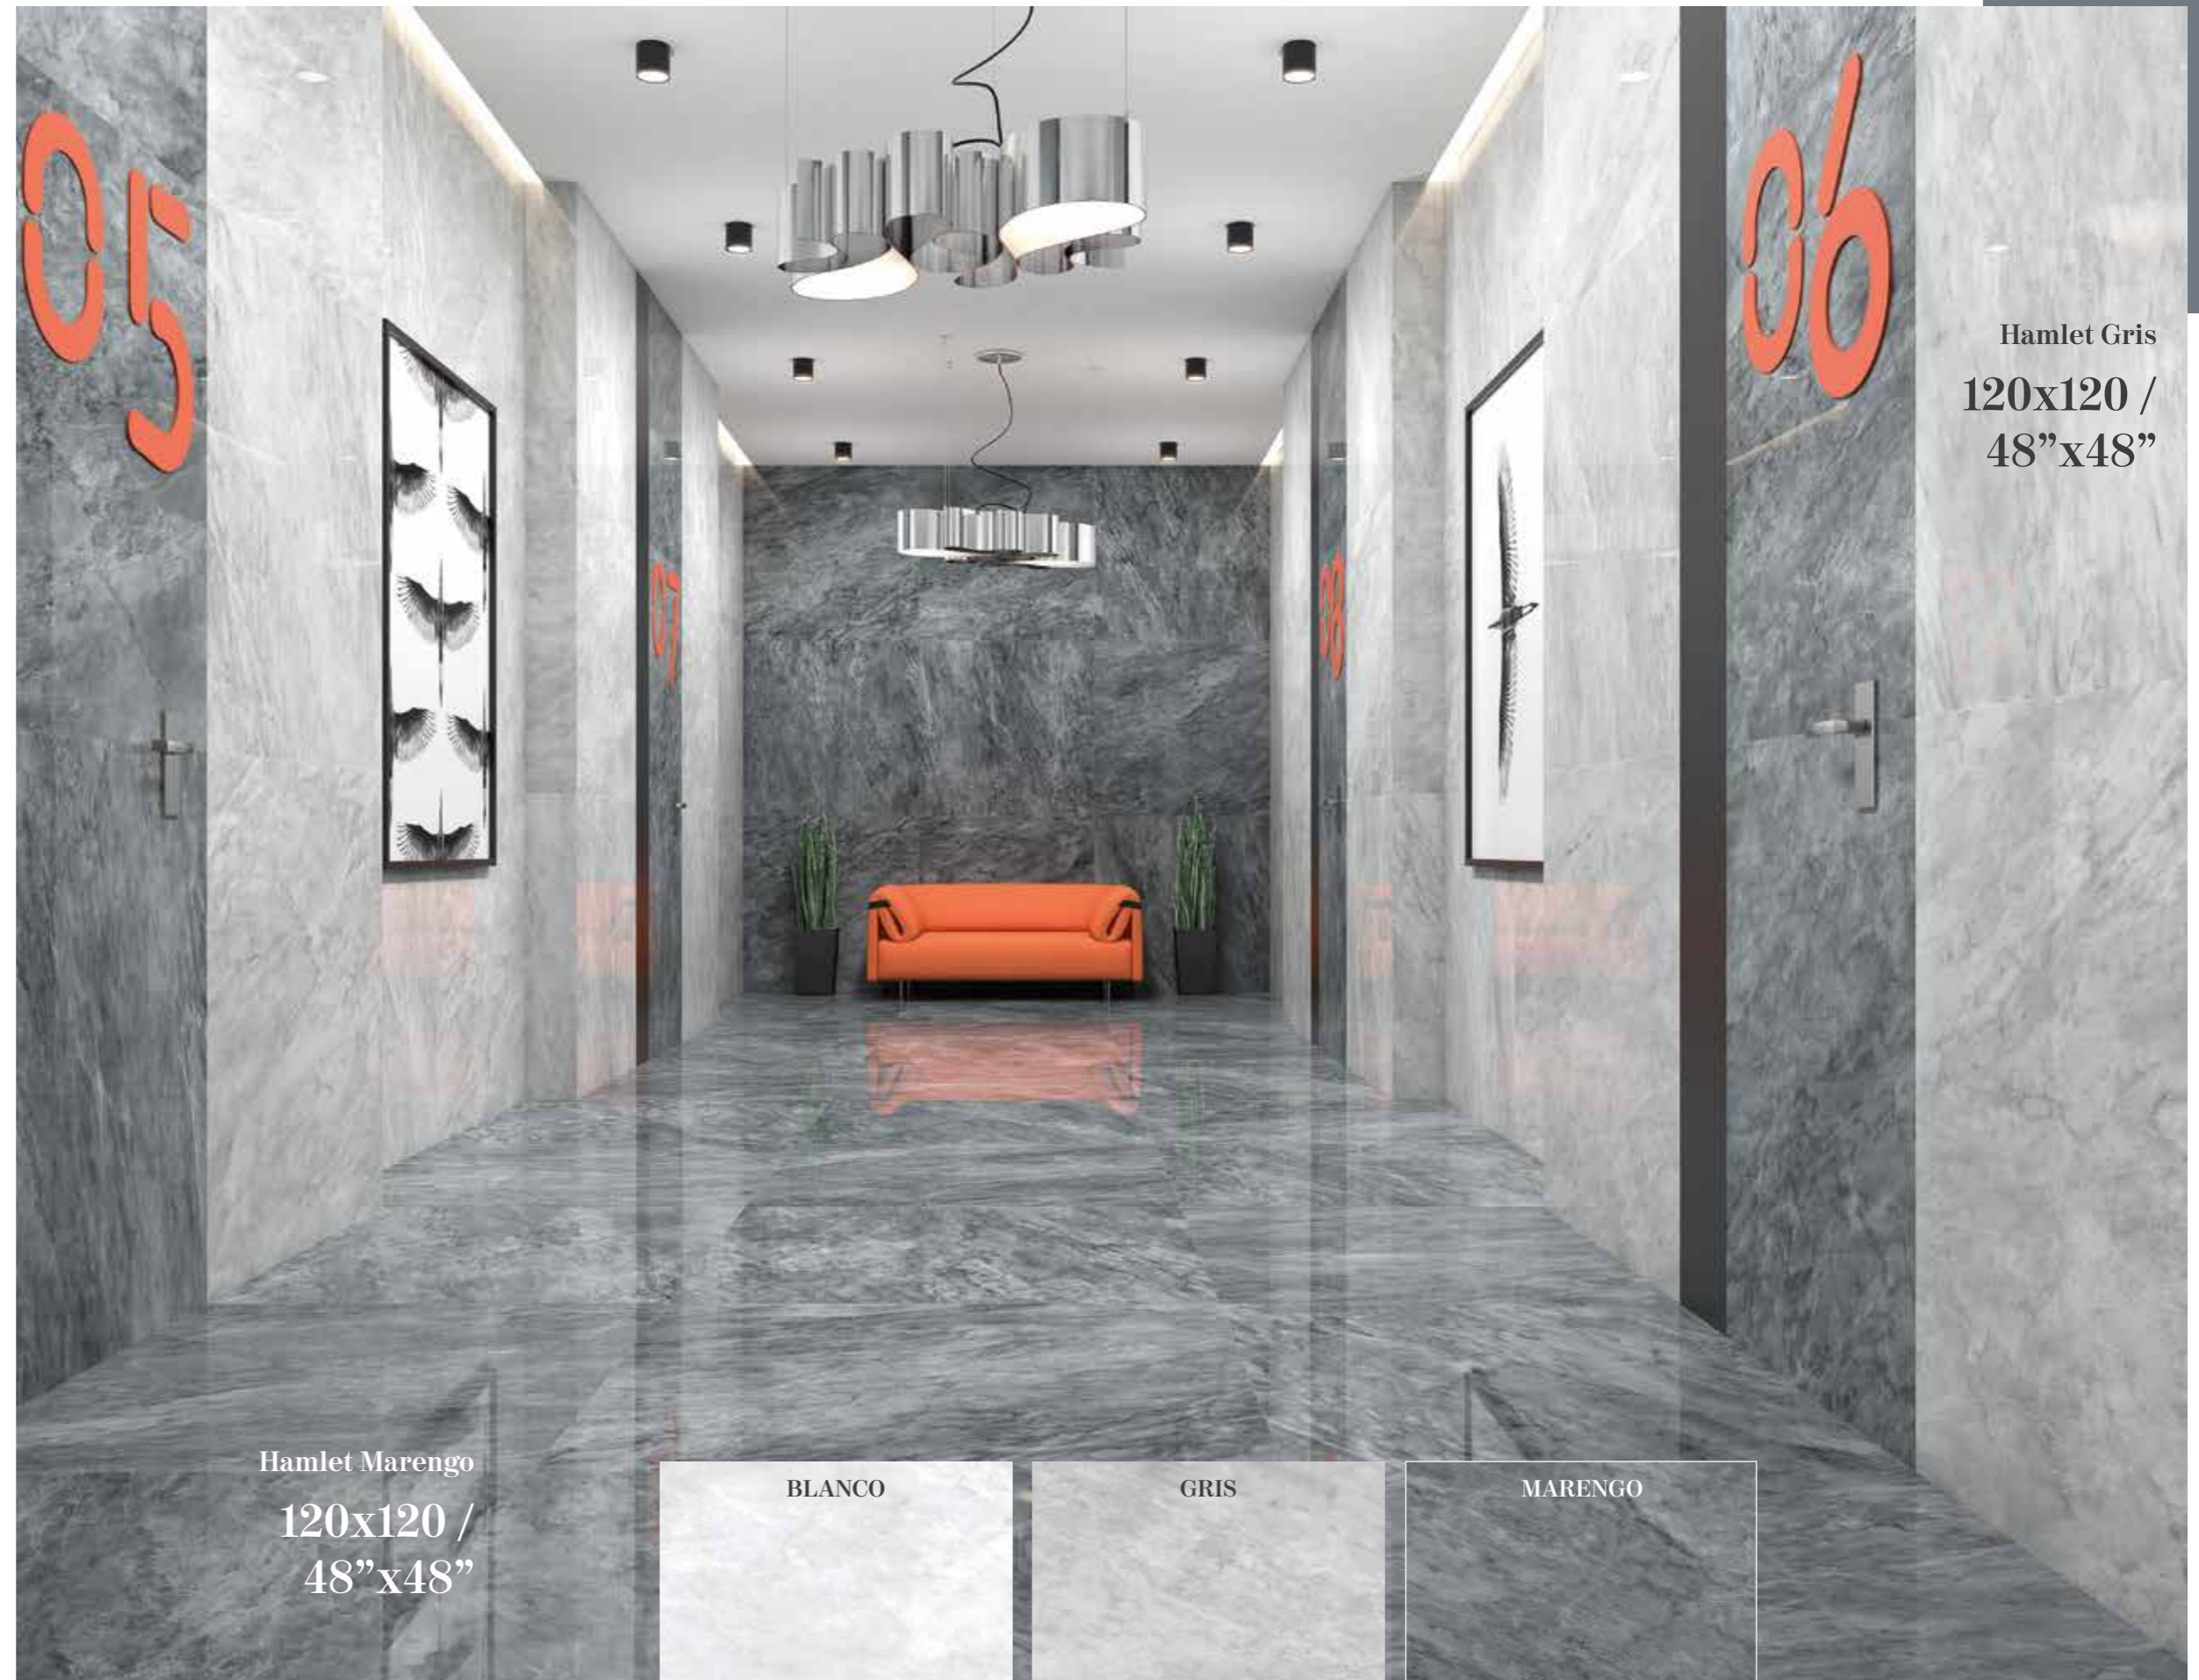

HAMLET

POLISHED PORCELAIN

Sizes / Formatos

POLISHED RECTIFIED
M63

120x120 /
48"x48"

M56

60x120 /
24"x48"

M44

60x60 /
24"x24"

All mosaics
page 385
Todos los
mosaicos pág. 385

Shade Variation / Variación Gráfica

Hamlet Gris
120x120 /
48"x48"

Hamlet Marengo
120x120 /
48"x48"

BLANCO

GRIS

MARENGO