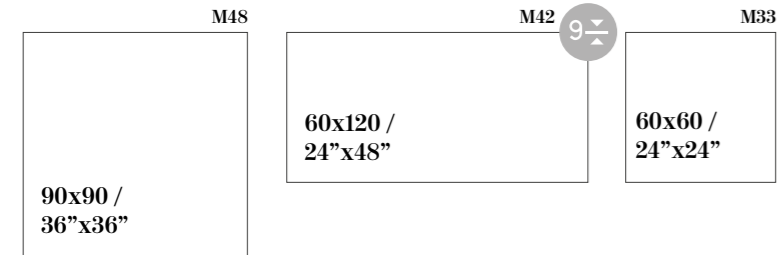

UNIQUE

GLAZED PORCELAIN

Sizes / Formatos

NATURAL RECTIFIED