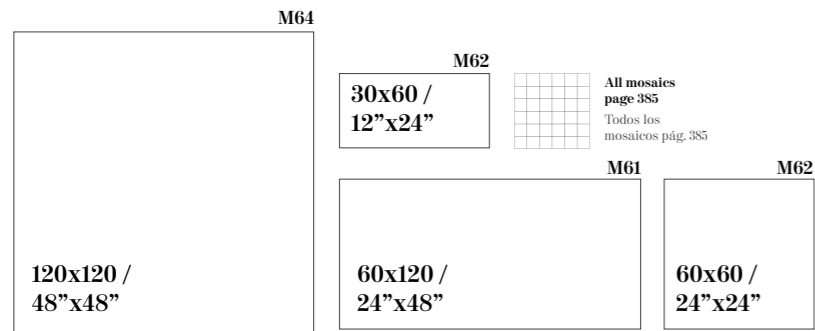

BAHIA

SUPER POLISHED

Sizes / Formatos

SUPER POLISHED RECTIFIED