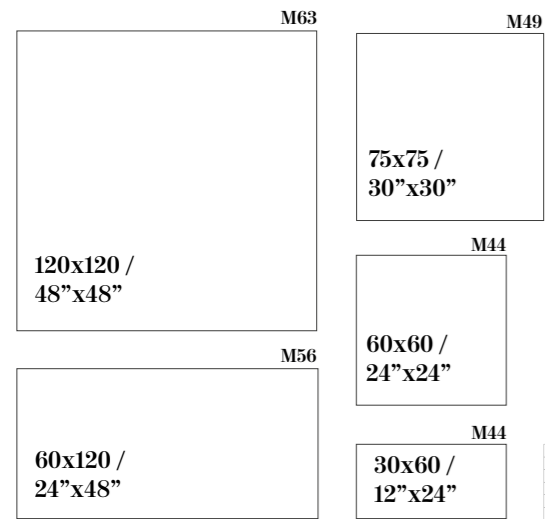

Shade Variation / Variación Gráfica

BLANCO

Statuary Blanco
60x60 /
24"x24"

Statuary Blanco
60x120 /
24"x48"

SWING

POLISHED PORCELAIN

Sizes / Formatos

POLISHED RECTIFIED