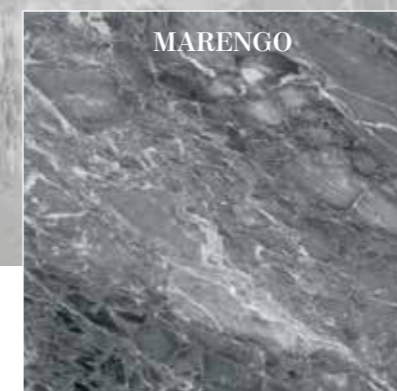

CALGARY

GLAZED PORCELAIN

Sizes / Formatos

GLOSSY GLAZED RECTIFIED

M33

60x60 /
24"x24"

GLOSSY GLAZED

M26

60,8x60,8 /
24"x24"

Shade Variation / Variación Gráfica

Calgary Gris
60x60 /
24"x24"