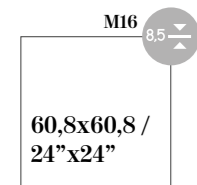

GLOSSY GLAZED

HOWEN

GLAZED PORCELAIN