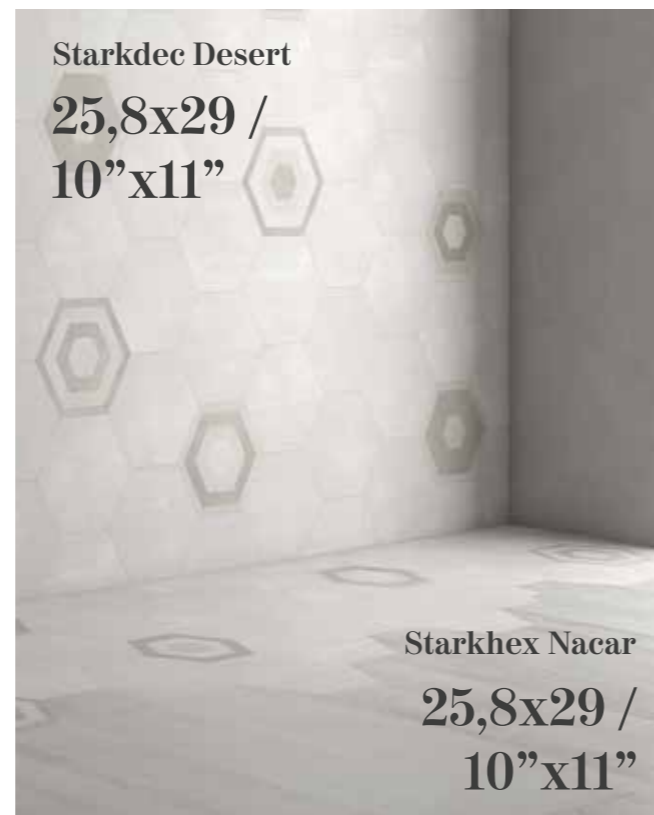

Starkdec Desert
25,8x29 /
10"x11"