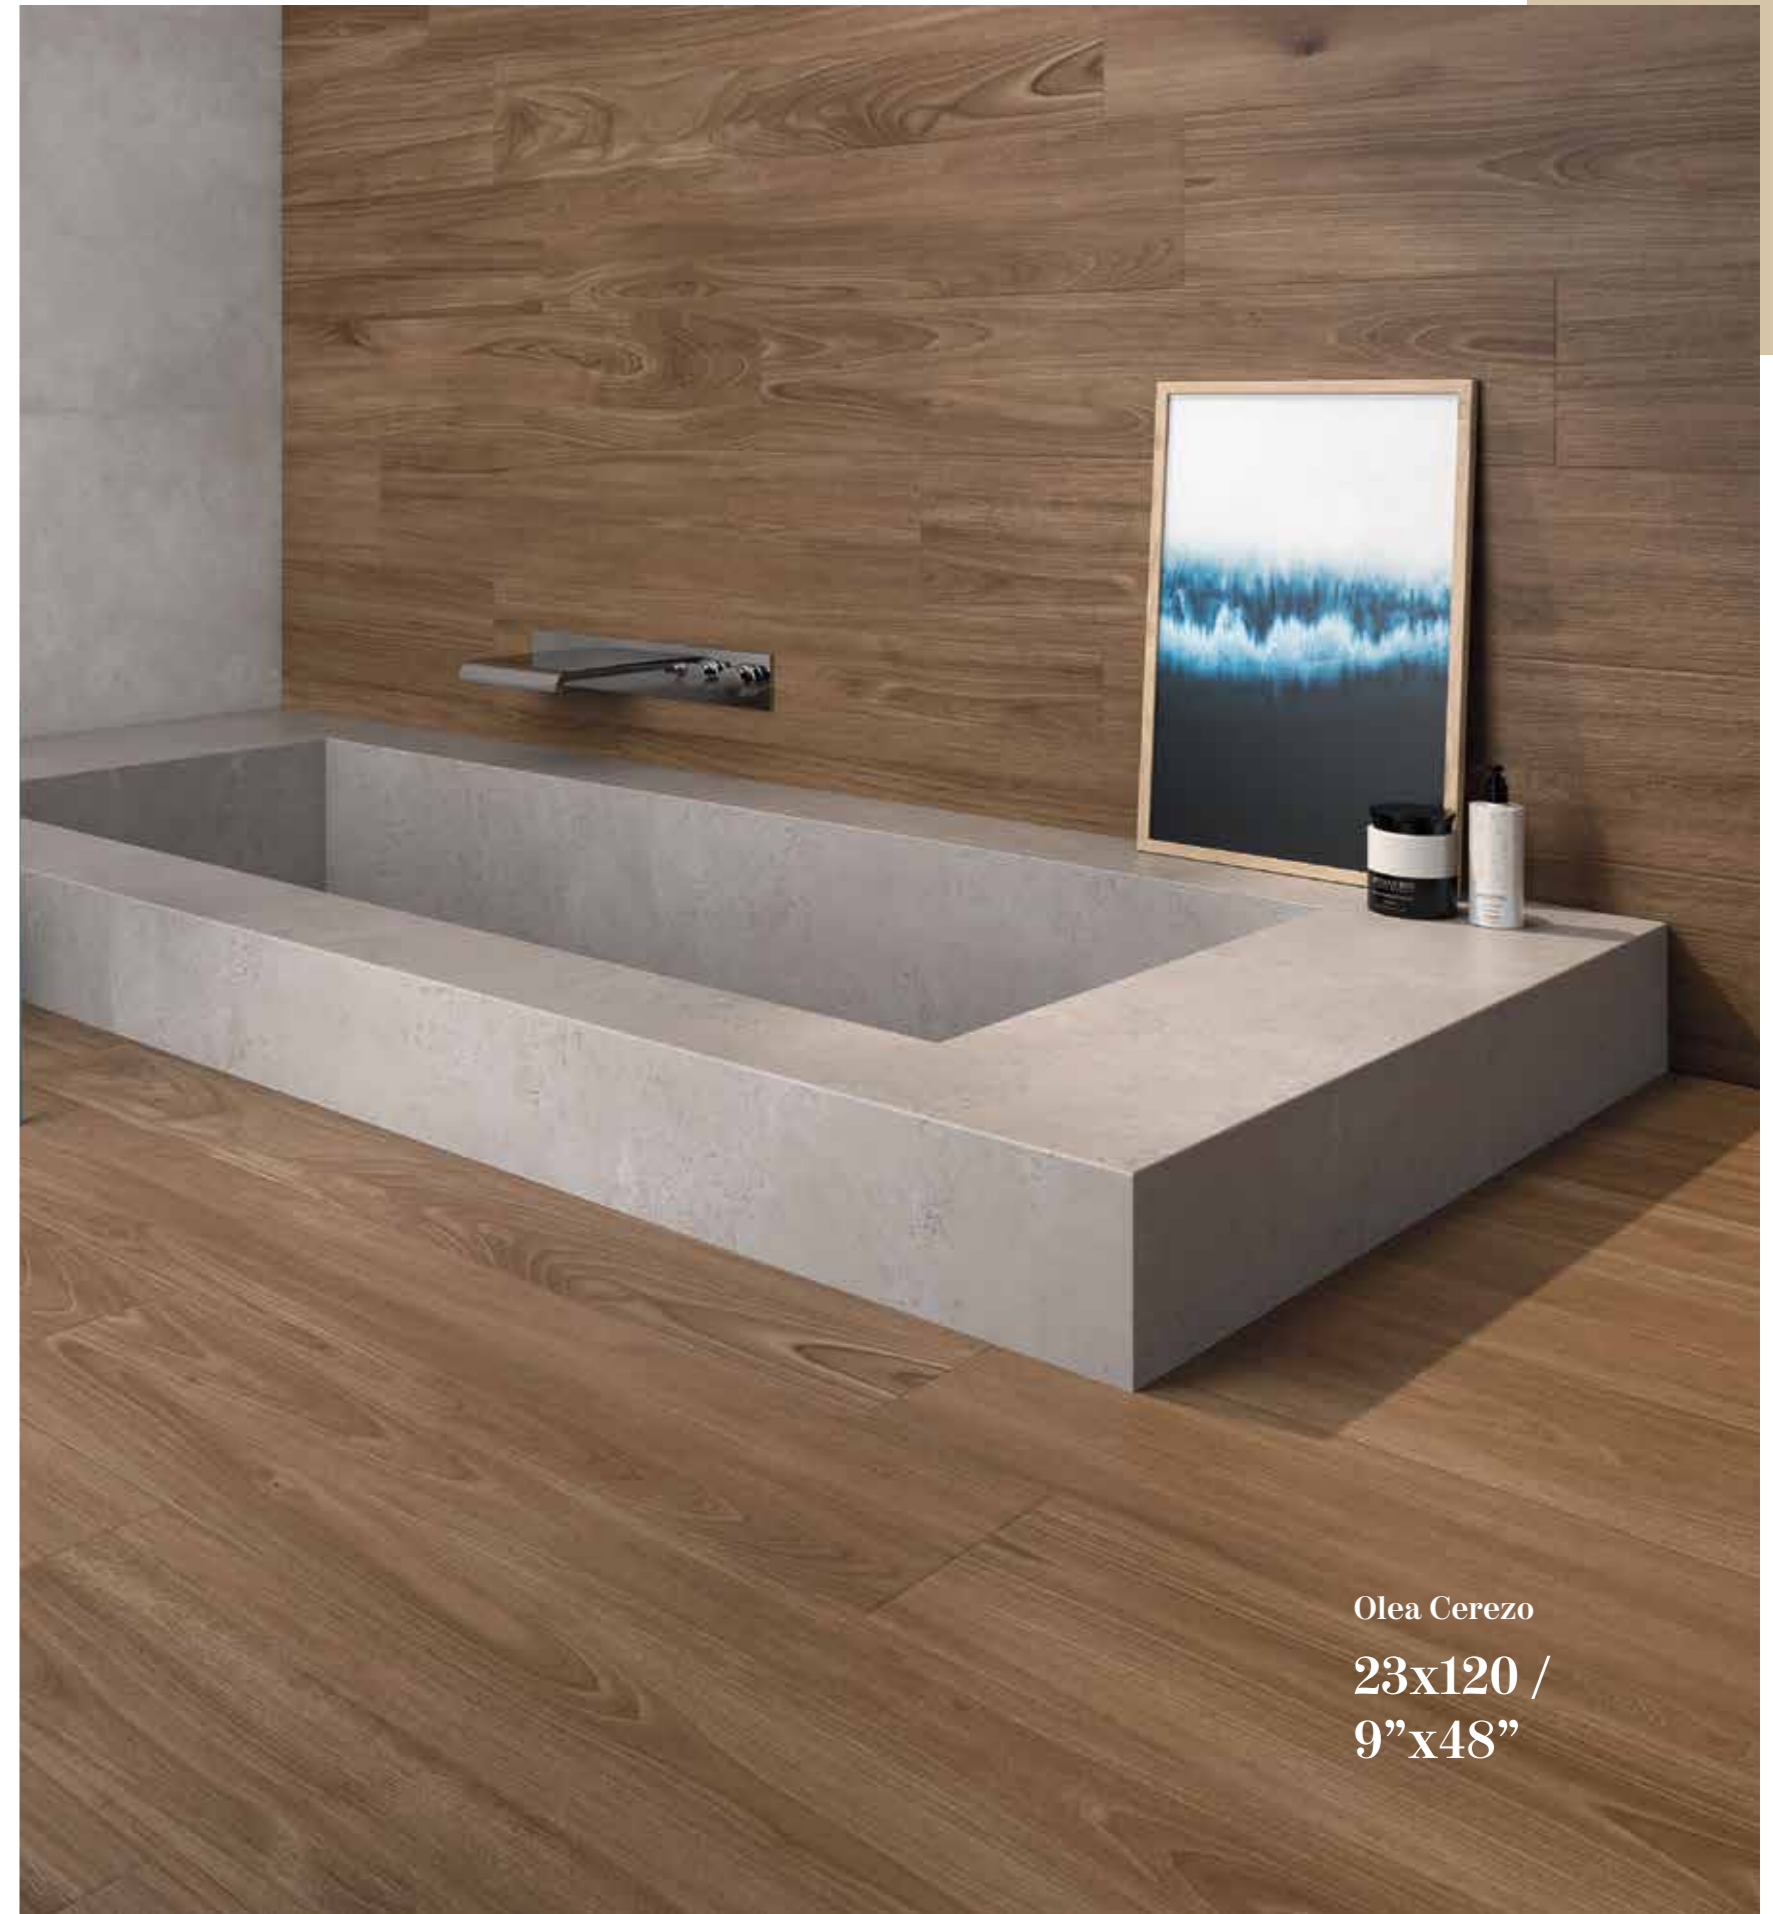

Olea Cerezo
23x120 /
9"x48"