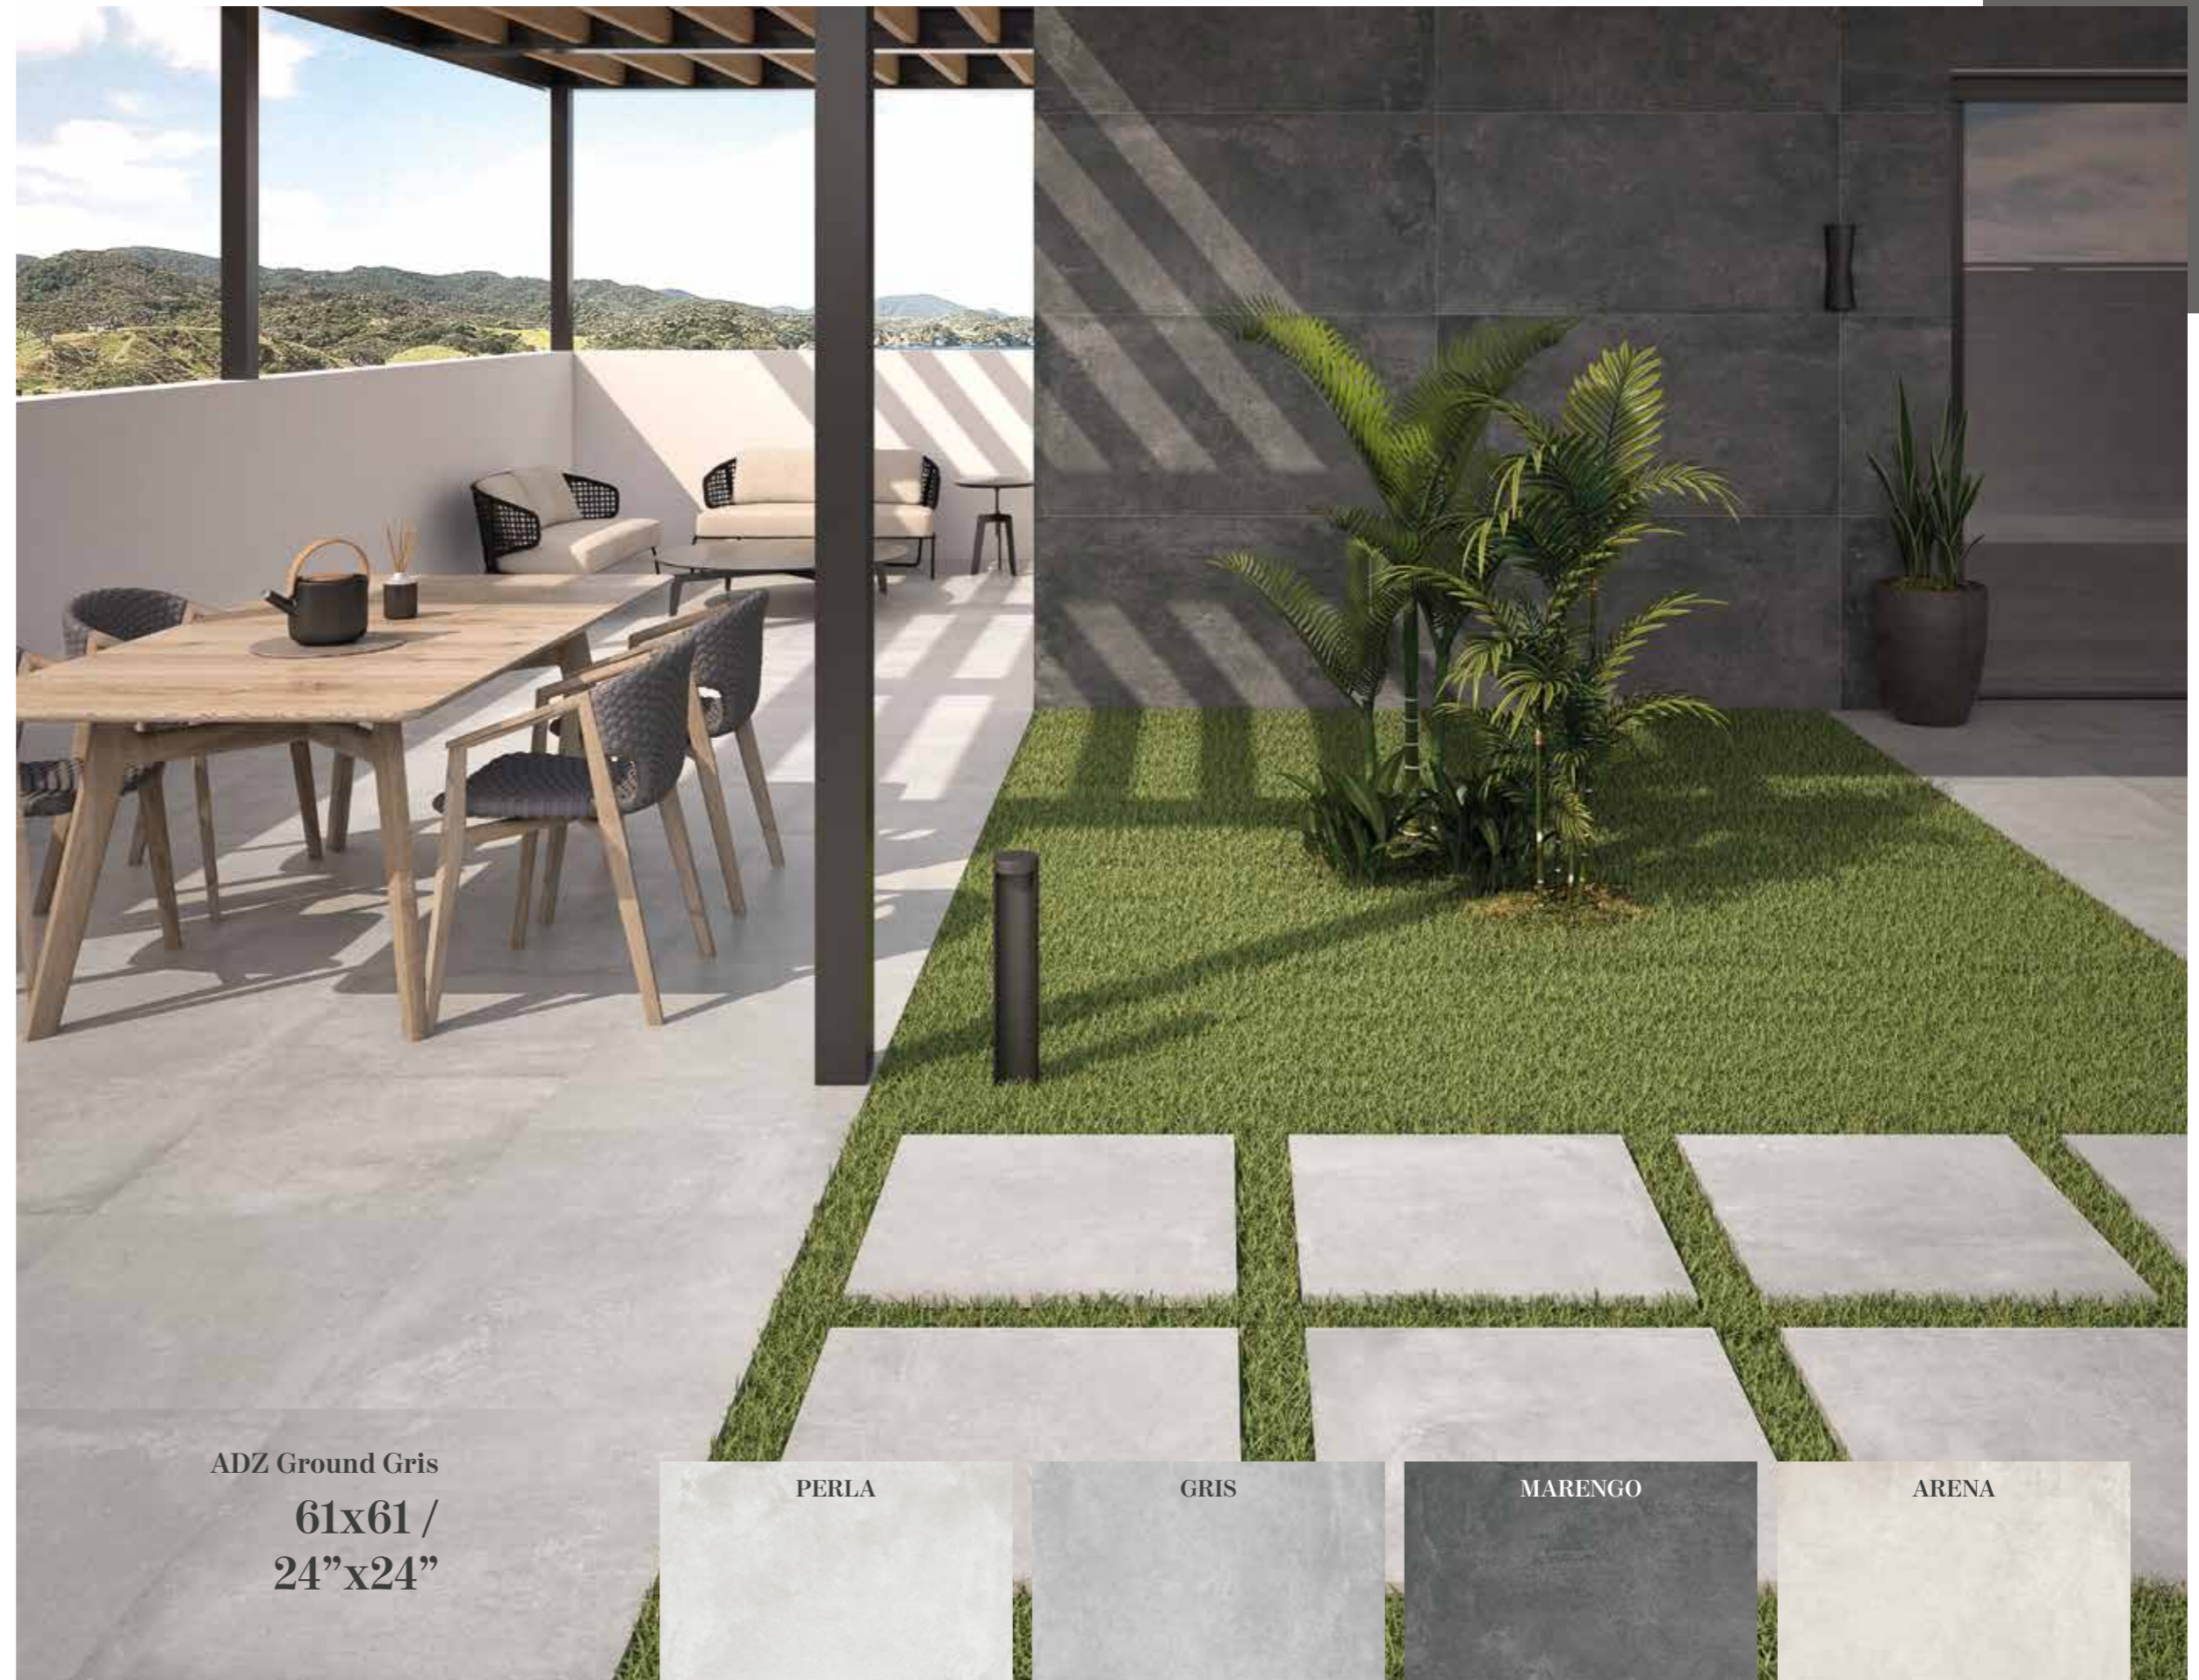

ADZ GROUND

GEOTWO
PORCELAIN TILES

Sizes / Formatos

NATURAL ADZ

M59

76x76 /
30"x30"

M56

61x61 /
24"x24"

Shade Variation / Variación Gráfica

ADZ Ground Gris
61x61 /
24"x24"

PERLA

GRIS

MARENCO

ARENA