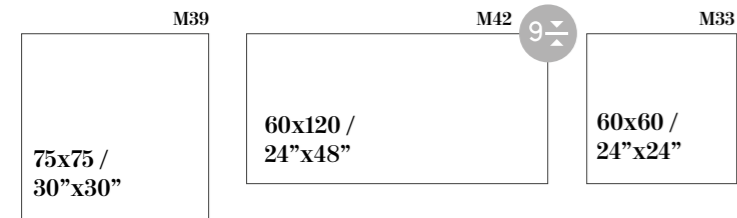

THOLOS

GLAZED PORCELAIN

Sizes / Formatos

GLOSSY GLAZED RECTIFIED

GLOSSY GLAZED