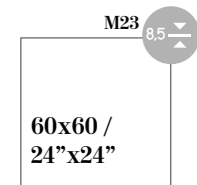

Sizes / Formatos

GLOSSY GLAZED RECTIFIED