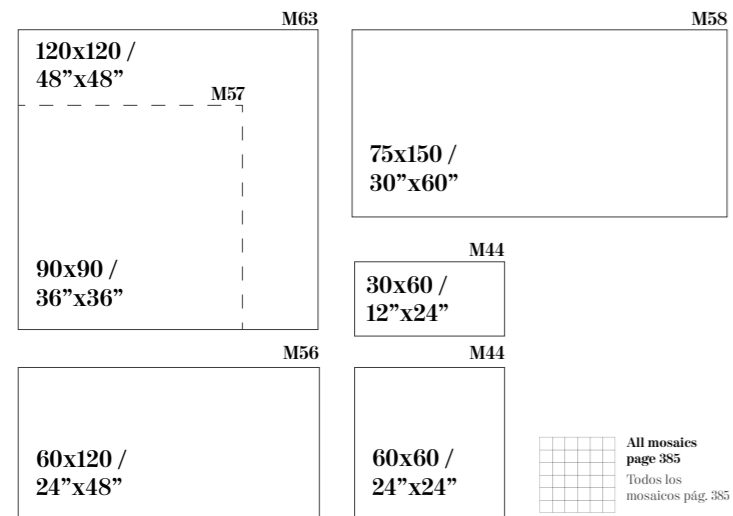

POINT

POLISHED PORCELAIN

Sizes / Formatos

POLISHED RECTIFIED