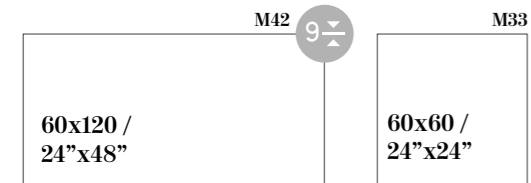

NUM

GLAZED PORCELAIN

Sizes / Formatos

GLOSSY GLAZED RECTIFIED