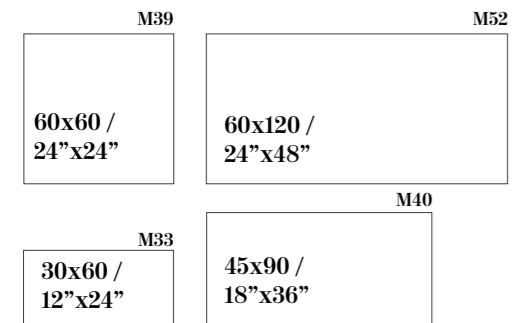

CLARK

PORCELAIN TILES

Sizes / Formatos

NATURAL RECTIFIED