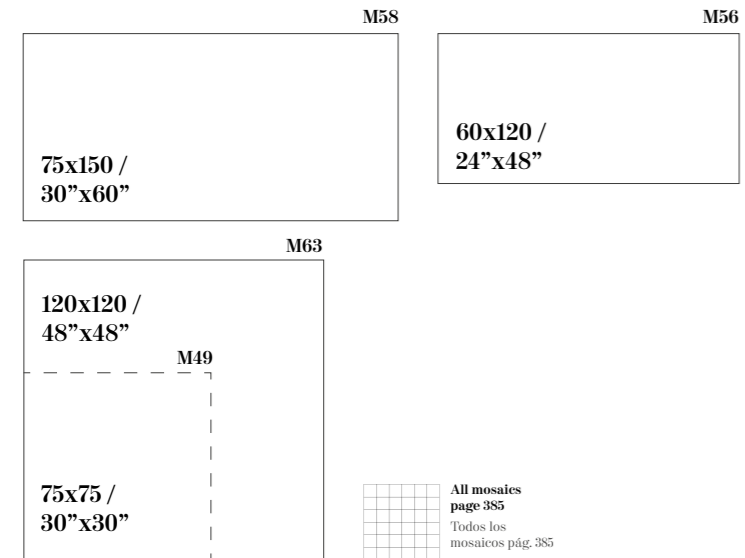

REGENT

POLISHED PORCELAIN

Sizes / Formatos

POLISHED RECTIFIED