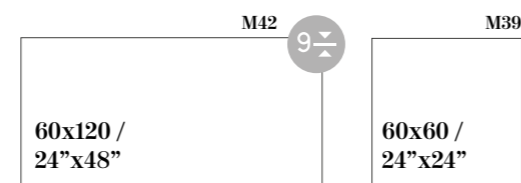

NATURAL RECTIFIED

NATURAL

GRIS