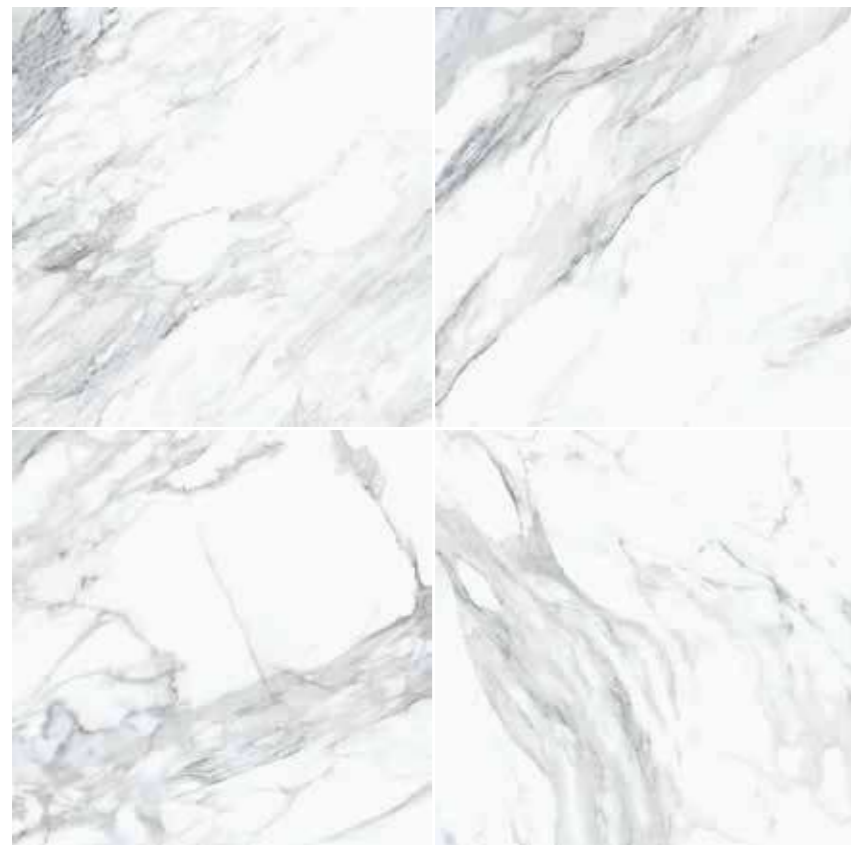

DANTE

POLISHED PORCELAIN

Sizes / Formatos

POLISHED RECTIFIED - NATURAL RECTIFIED

120x120 / 48"x48" M63/M60	75x150 / 30"x60" M58/M55
90x90 / 36"x36" M57/M54	60x60 / 24"x24" M44/M39
60x120 / 24"x48" M56/M52	30x60 / 12"x24" M44/M33

All mosaics
page 385
Todos los
mosaicos pág. 385

Shade Variation / Variación Gráfica

BLANCO