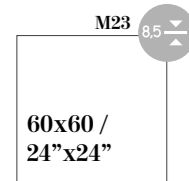

Sizes / Formatos

GLOSSY GLAZED RECTIFIED - NATURAL RECTIFIED