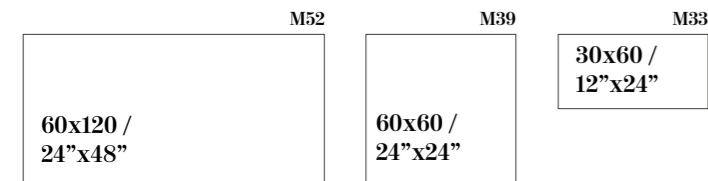

CROMATIC

PORCELAIN TILES

Sizes / Formatos

NATURAL RECTIFIED