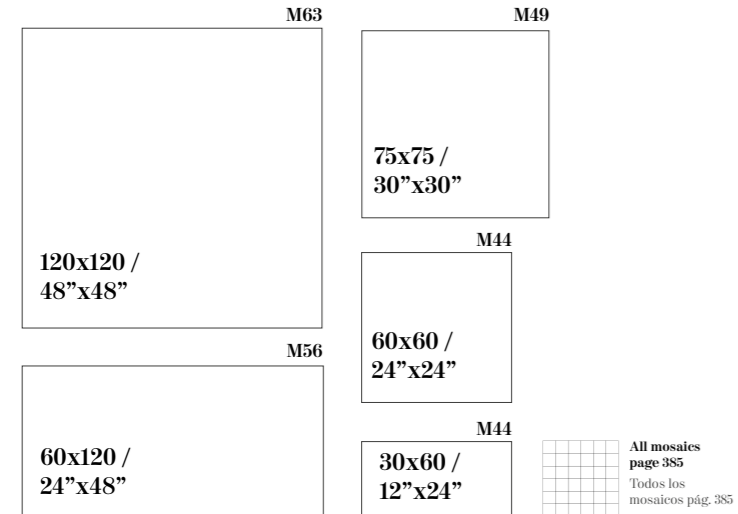

MARMARA

POLISHED PORCELAIN

Sizes / Formatos

POLISHED RECTIFIED