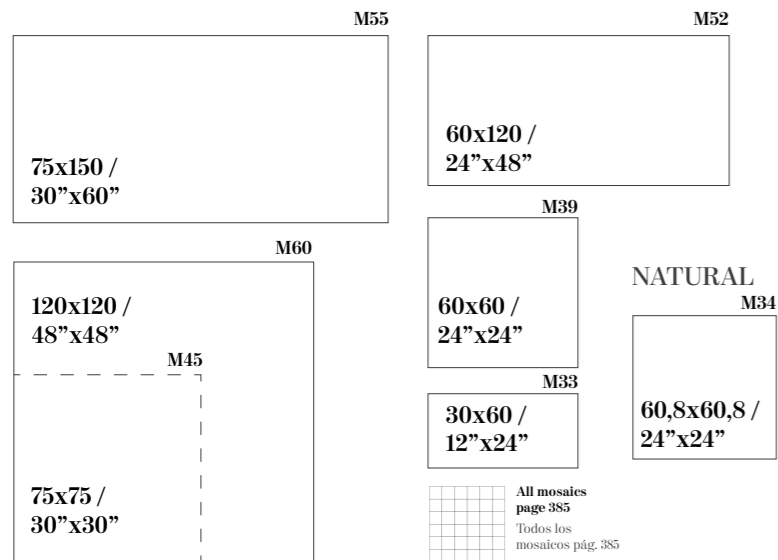

CARNABY

PORCELAIN TILES

Sizes / Formatos

NATURAL RECTIFIED