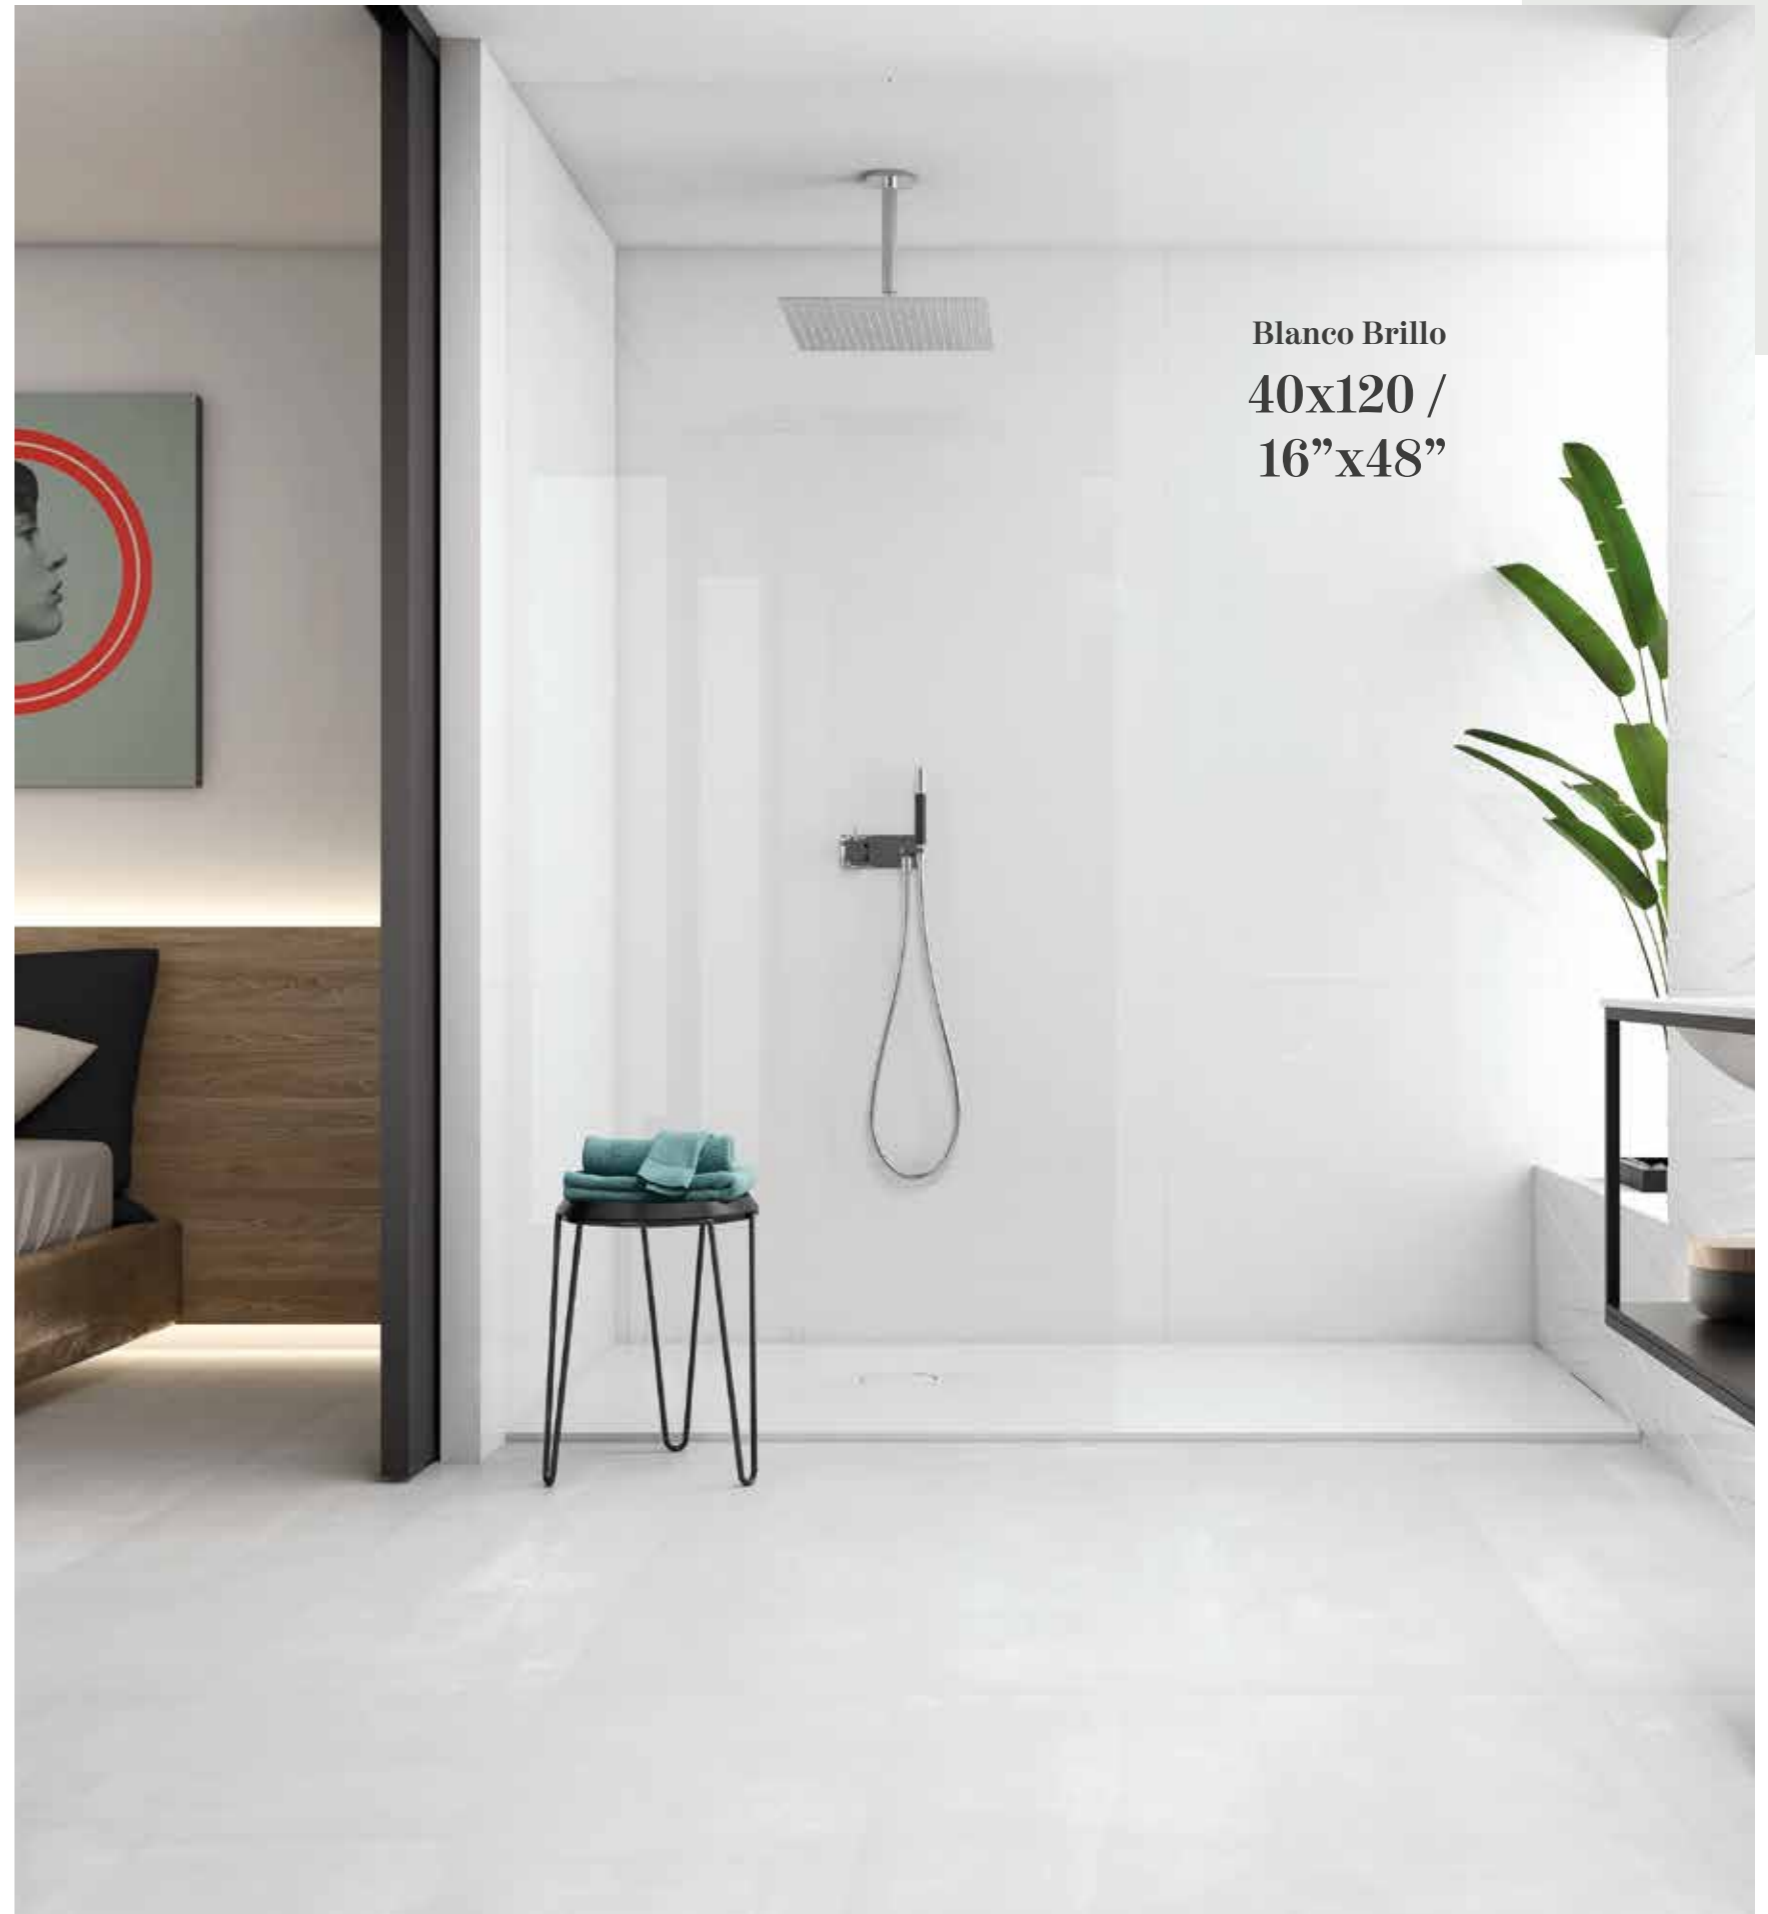

Sizes / Formatos

RECTIFIED

M48 / RLV M51

40x120 /
16"x48"

M35

33,3x100 /
13"x40"

RLV Blanco Brillo
40x120 /
16"x48"

Blanco Brillo
40x120 /
16"x48"