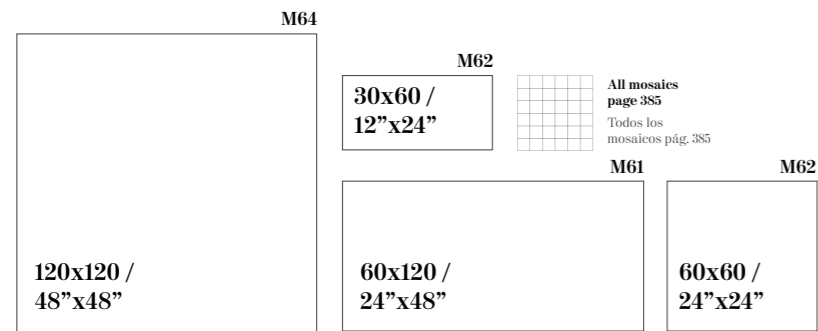

Sizes / Formatos

SUPER POLISHED RECTIFIED

Shade Variation / Variación Gráfica

AZUL

SAHARA

SUPER POLISHED

Sizes / Formatos

SUPER POLISHED RECTIFIED