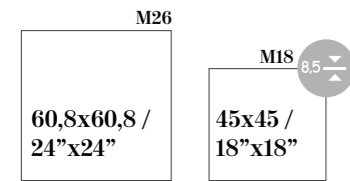

Athens Blanco
60x60 /
24"x24"

Persa Marfil
60x60 /
24"x24"

LUXURY

GLAZED PORCELAIN

Sizes / Formatos

GLOSSY GLAZED RECTIFIED

GLOSSY GLAZED

THOLOS