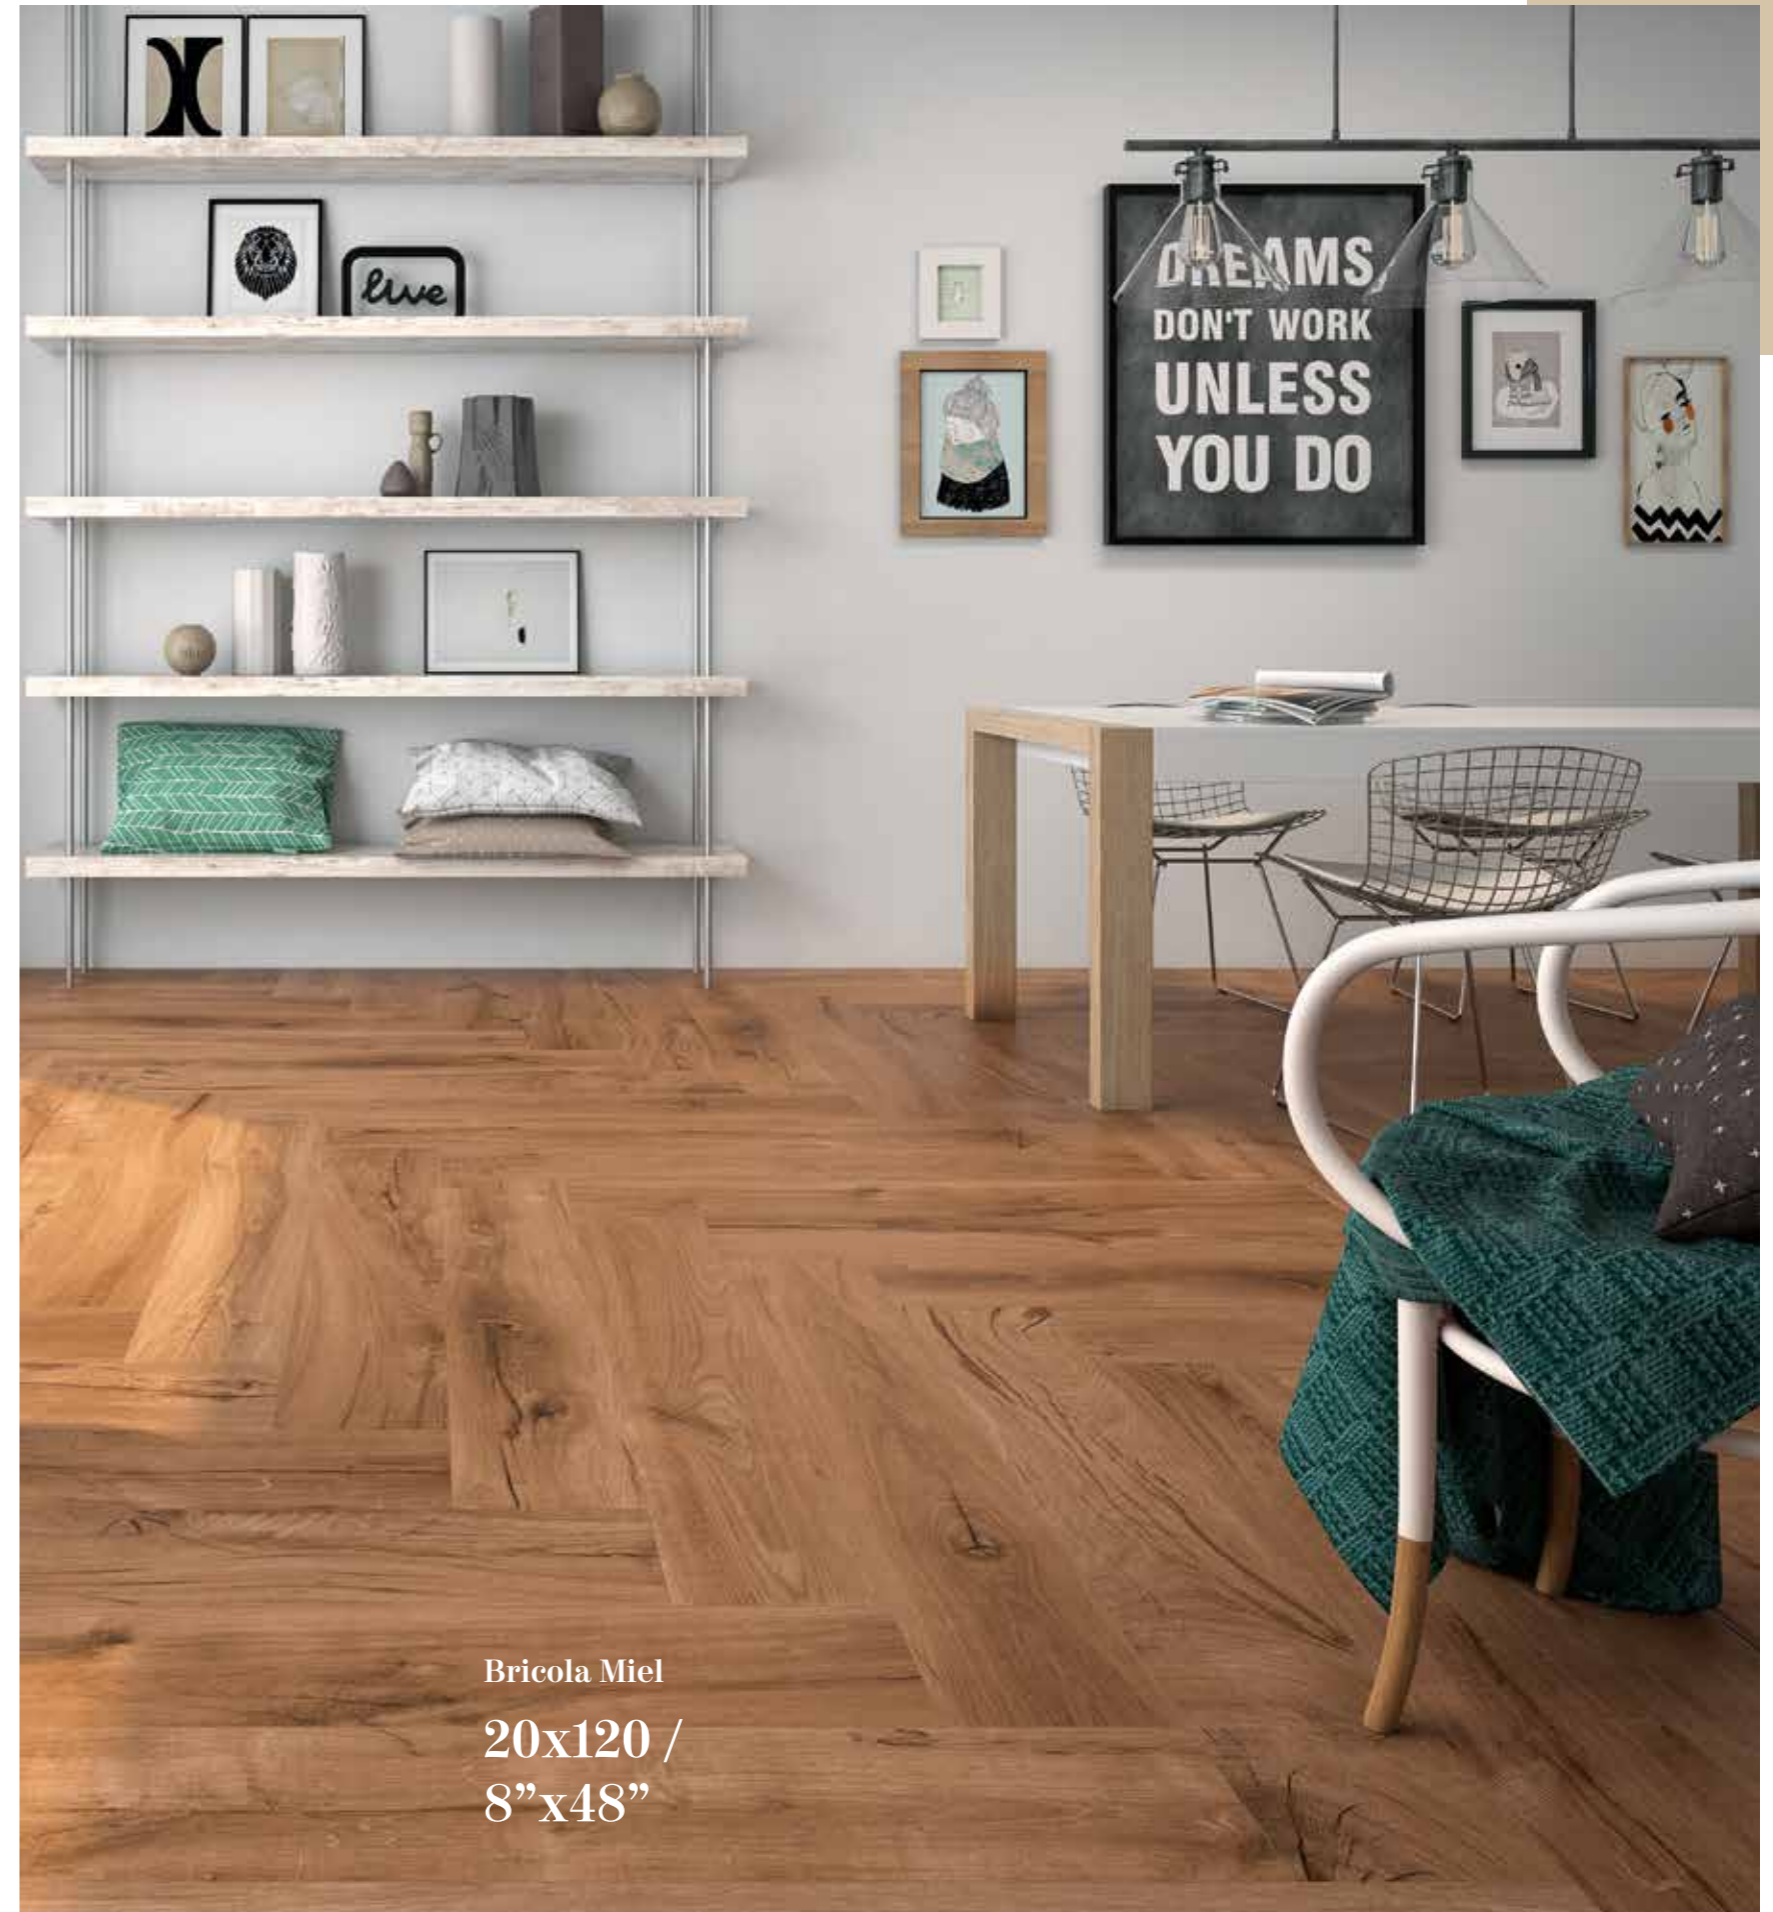

HAYA

MIEL

ROBLE

CHOCOLATE

Bricola Chocolate
20x120 /
8"x48"

Bricola Miel
20x120 /
8"x48"

NORDEN

GEOWOODS
PORCELAIN TILES