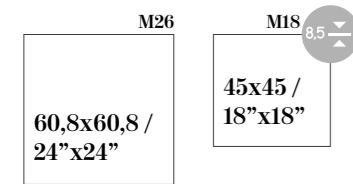

GLOSSY GLAZED

TIRSO

GLAZED PORCELAIN