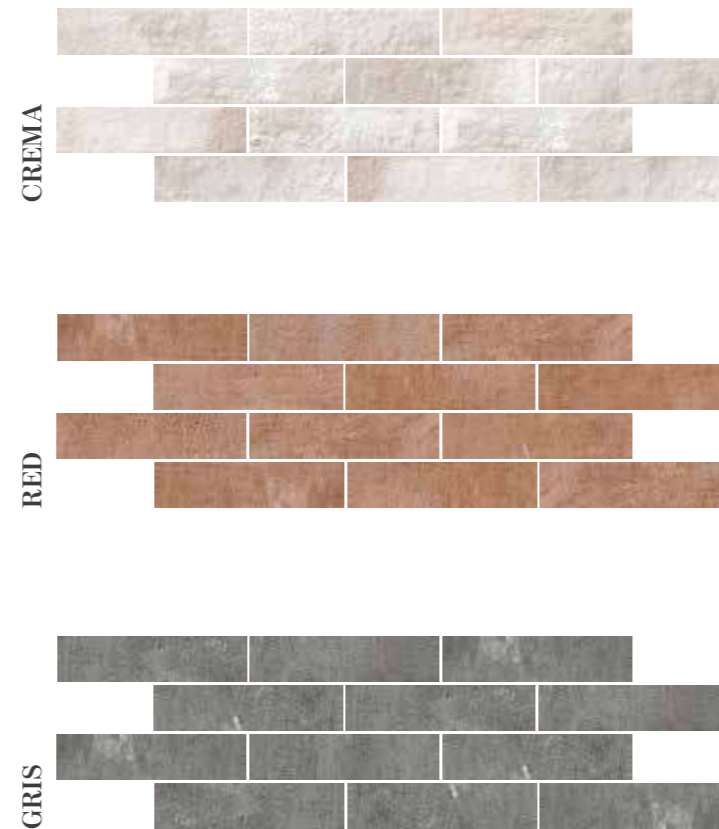

SMALL SIZE

PORCELAIN TILES

Sizes / Formatos

NATURAL

M41 6x25 /
2,5"x10"

Tribeca Red
6x25 /
2,5"x10"

PONENT

SMALL SIZE
PORCELAIN TILES