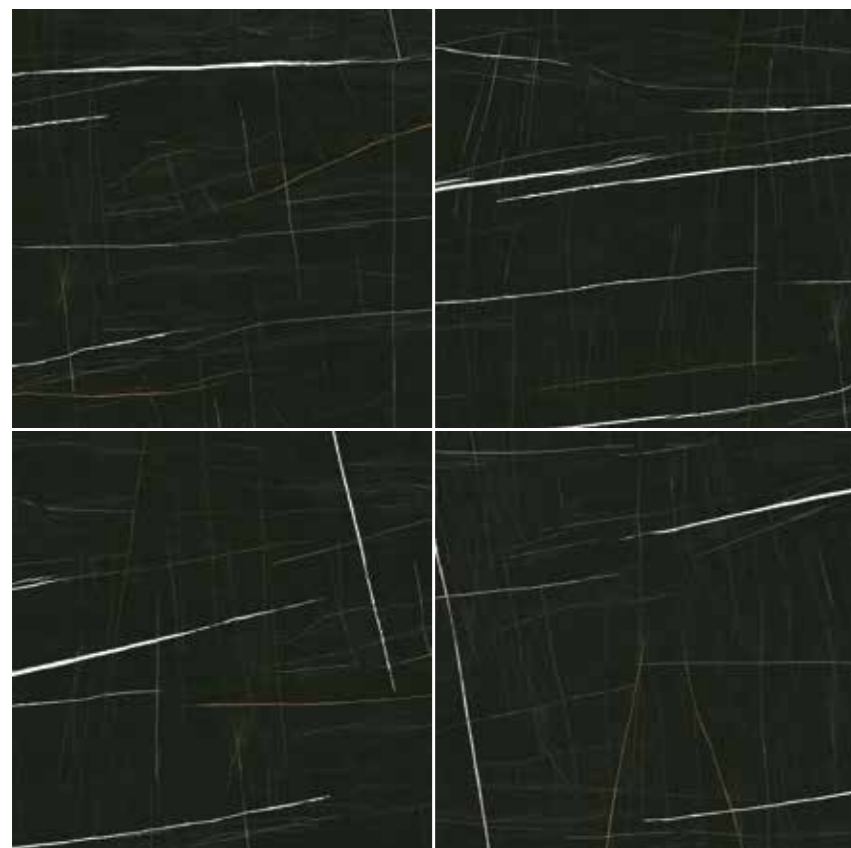

Shade Variation / Variación Gráfica

NOIR