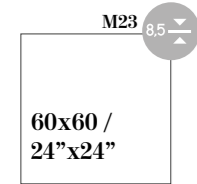

Sizes / Formatos

GLOSSY GLAZED RECTIFIED