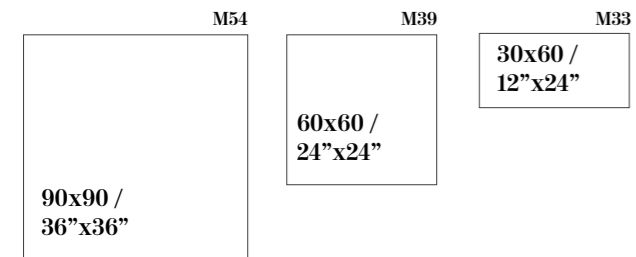

ALESIA

PORCELAIN TILES

Sizes / Formatos

NATURAL RECTIFIED