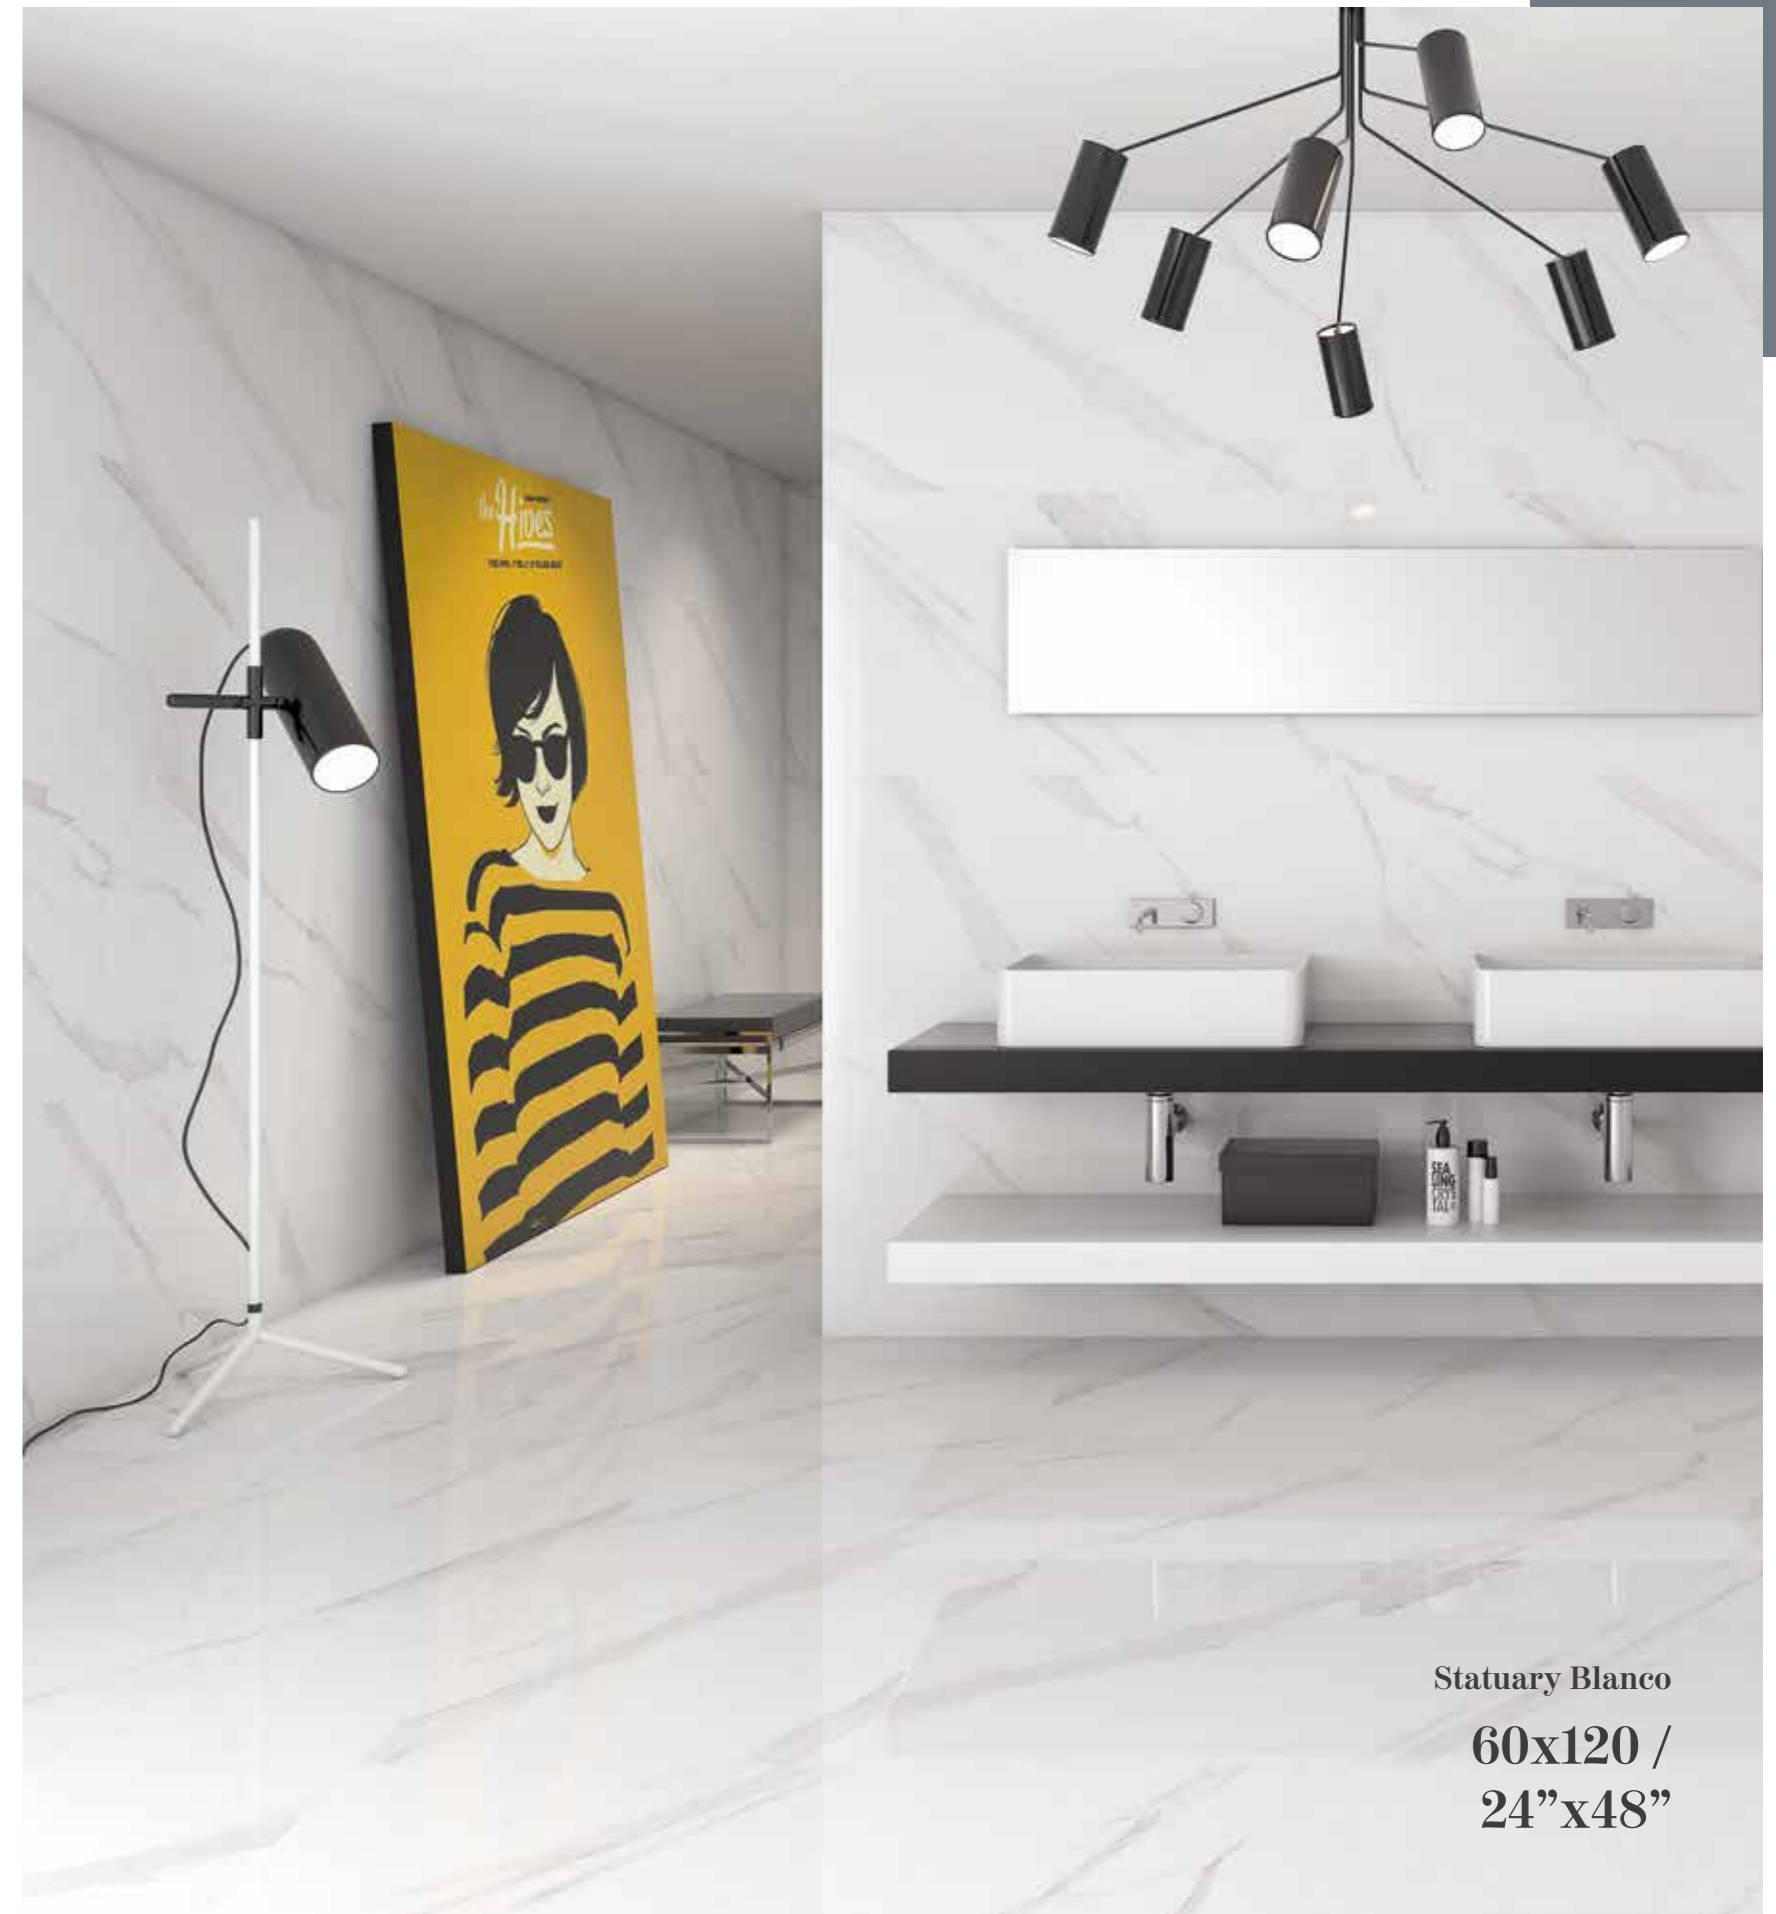

Shade Variation / Variación Gráfica

BLANCO

Statuary Blanco
60x60 /
24"x24"

Statuary Blanco
60x120 /
24"x48"

SWING

POLISHED PORCELAIN

Sizes / Formatos

POLISHED RECTIFIED