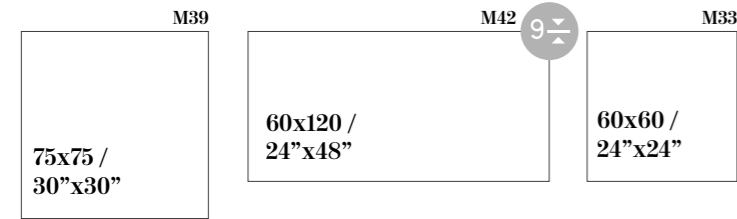

Athens Blanco
60x60 /
24"x24"

Persa Marfil
60x60 /
24"x24"

LUXURY

GLAZED PORCELAIN

Sizes / Formatos

GLOSSY GLAZED RECTIFIED

GLOSSY GLAZED

THOLOS