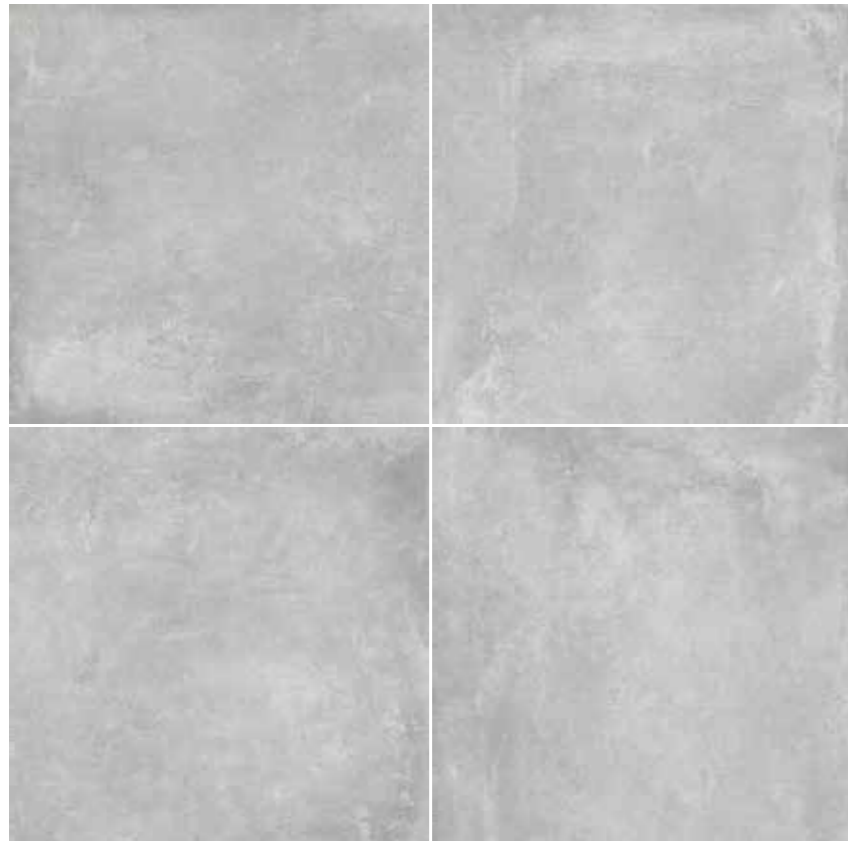

ADZ GROUND

GEOTWO
PORCELAIN TILES

Sizes / Formatos

NATURAL ADZ

M59

76x76 /
30"x30"

M56

61x61 /
24"x24"

Shade Variation / Variación Gráfica

ADZ Ground Gris
61x61 /
24"x24"

PERLA

GRIS

MARENCO

ARENA