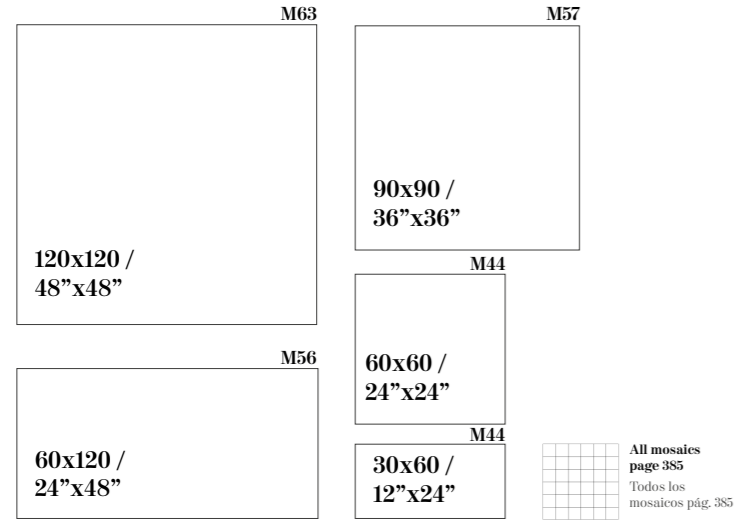

SYRAH

POLISHED PORCELAIN

Sizes / Formatos

POLISHED RECTIFIED

CREMA

Syrah Crema
120x120 / 48"x48"

MARMARA

POLISHED PORCELAIN