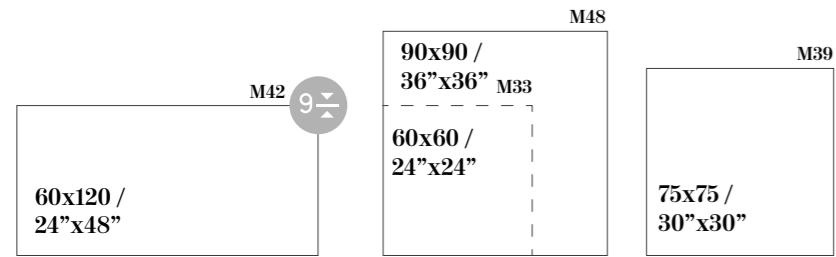

SENA

GLAZED PORCELAIN

Sizes / Formatos

NATURAL RECTIFIED