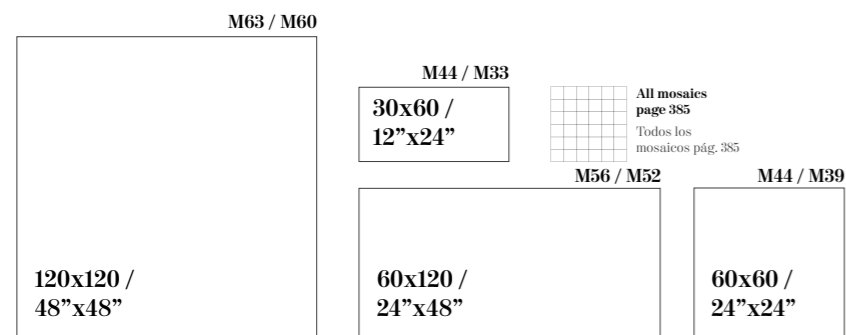

MACAUBA

POLISHED PORCELAIN

Sizes / Formatos

POLISHED RECTIFIED - NATURAL RECTIFIED

NATURAL

Shade Variation / Variación Gráfica