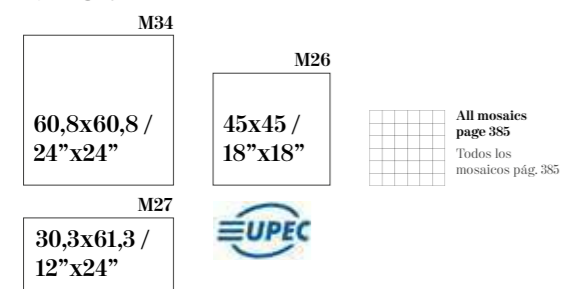

ARGON

PORCELAIN TILES

Sizes / Formatos

NATURAL RECTIFIED

NATURAL - NATURAL ADZ

Argon Perla
75x75 /
30"x30"

ARENA

MUD

PERLA

MARENCO

CEMENTO

PORCELAIN TILES

Sizes / Formatos

NATURAL RECTIFIED - LAPPATO RECTIFIED

NATURAL

Cemento Gris
60x60 /
24"x24"

BLANCO

GRIS

NEGRO