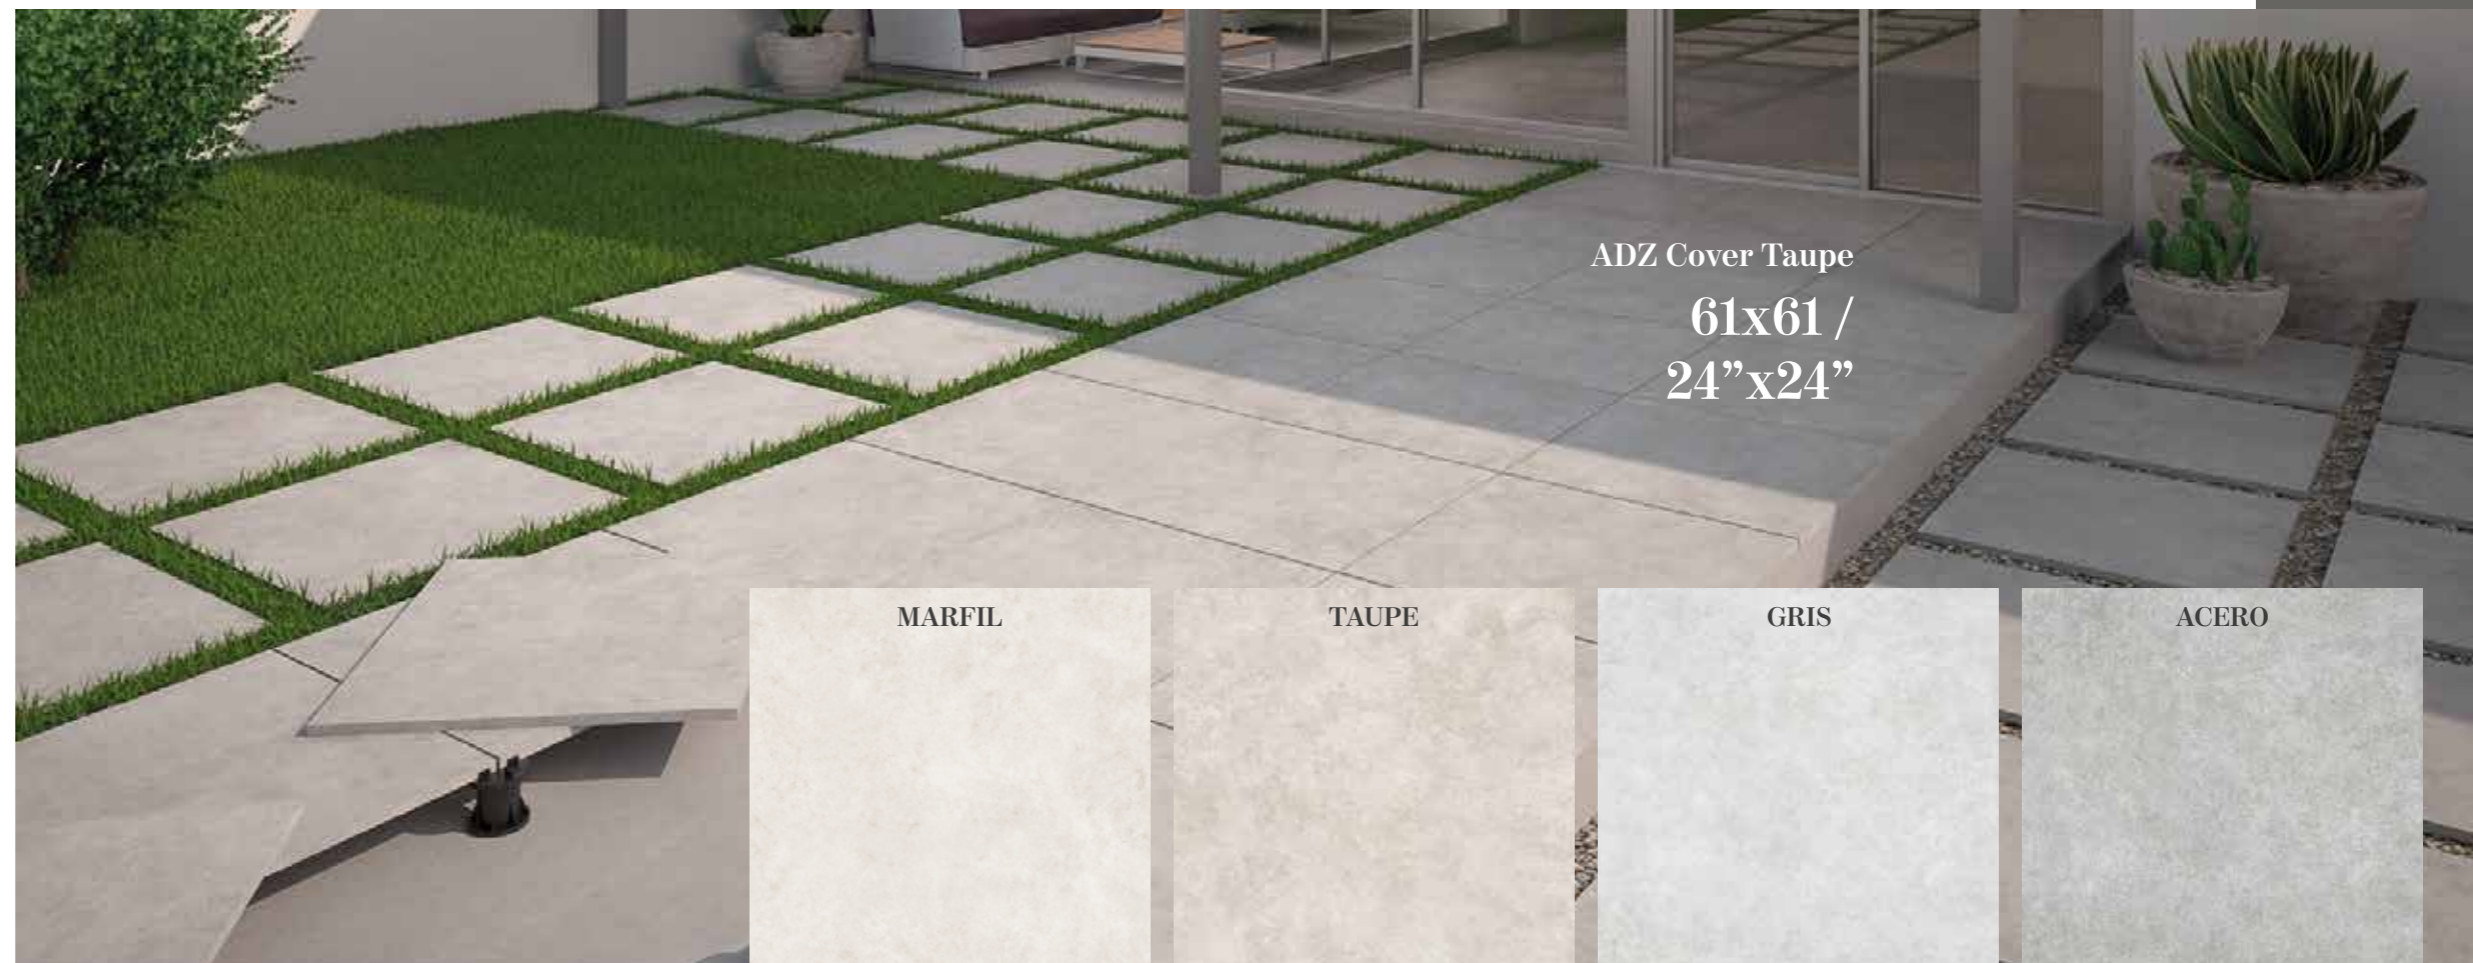

Sizes / Formatos

NATURAL ADZ

M59

76x76 /
30"x30"

M56

61x61 /
24"x24"

ADZ Cover Taupe

61x61 /
24"x24"