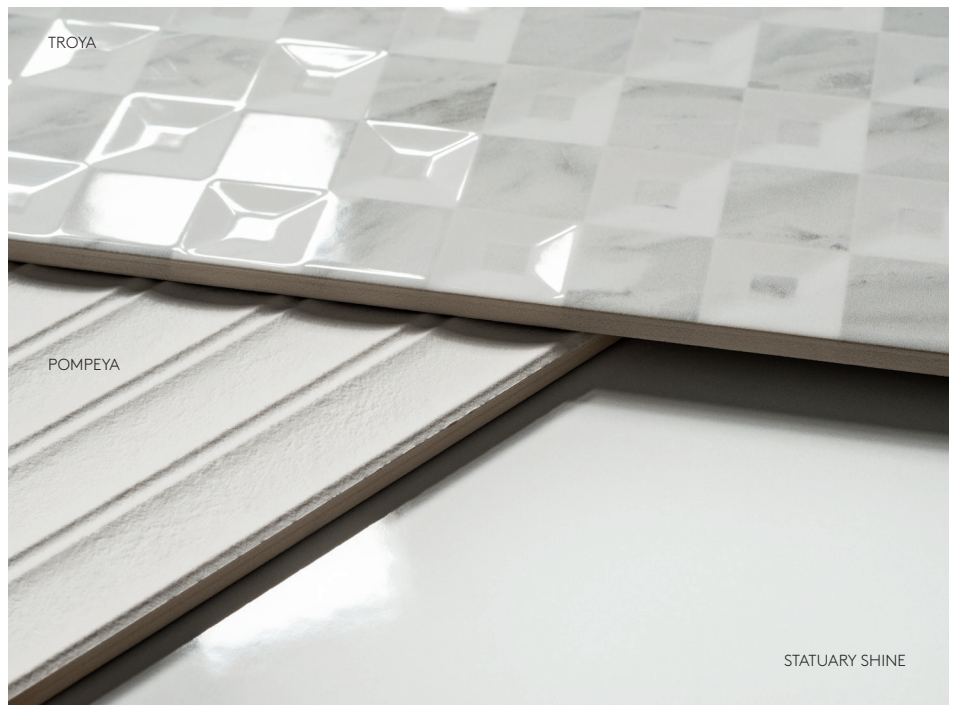

ZÓCALO STATUARY MATT
20 X 25 / 8"X10" K33/P

CENEFA RAISSA SILVER MATT
8 X 75 / 3" X 30" K58/P

CENEFA OLAYA SILVER SHINE
8 X 75 / 3" X 30" K58/P

TROYA

POMPEYA

STATUARY SHINE

CARACTERÍSTICAS TÉCNICAS · TECHNICAL CHARACTERISTICS · CARACTÉRISTIQUES TECHNIQUES · TECHNISCHE EIGENSCHAFTEN

PB PASTA BLANCA/WHITE BODY
PÂTE BLANCHE/WEISSCHERBIG

RE REVESTIMIENTO/WALL TILE
FAÏENCE/WANDFLIESEN

V2 VARIACION LEVE/SLIGHT VARIATION
LÉGERÉ VARIATION/LEICHT FARBSPIEL

ES ESPESOR/THICKNESS/ÉPAISSEUR/EMPFOHLENE FUGENBREITE:
25X75 - 8,7mm/0,34"
60X60 - 9mm/0,35"

FORMATO SIZE FORMAT VERPACKUNG	PZS/CAJA TILES/BOX PIÈCES/BOITE STK/BOX	M²/CAJA SQM/BOX MÈTRES/BOITE M²/BOX	Kg/CAJA Kg/BOX Kg/BOITE Kg/BOX	CAJAS/PALLET BOXES/PALLET BOITES/PALETTE BOX/PALLET	M²/PALLET SQM/PALLET MÈTRES/PALETTE M²/PALLET	Kg/PALLET Kg/PALLET MÈTRES/PALETTE Kg/PALLET
60X60	3	1.08	22.50	48	51.84	1080
25X75	7	1.31	21.19	48	62.88	1017