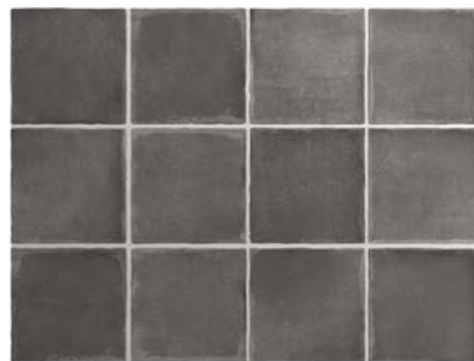

Concrete  
27572 EQ-4

Glacier  
27575 EQ-4

Cacao  
27571 EQ-4

Khaki  
27577 EQ-4

Dark  
27574 EQ-4

Argile

Argile Sky 10x10 cm / 4"x4"

atural  
SOAP  
Art of God