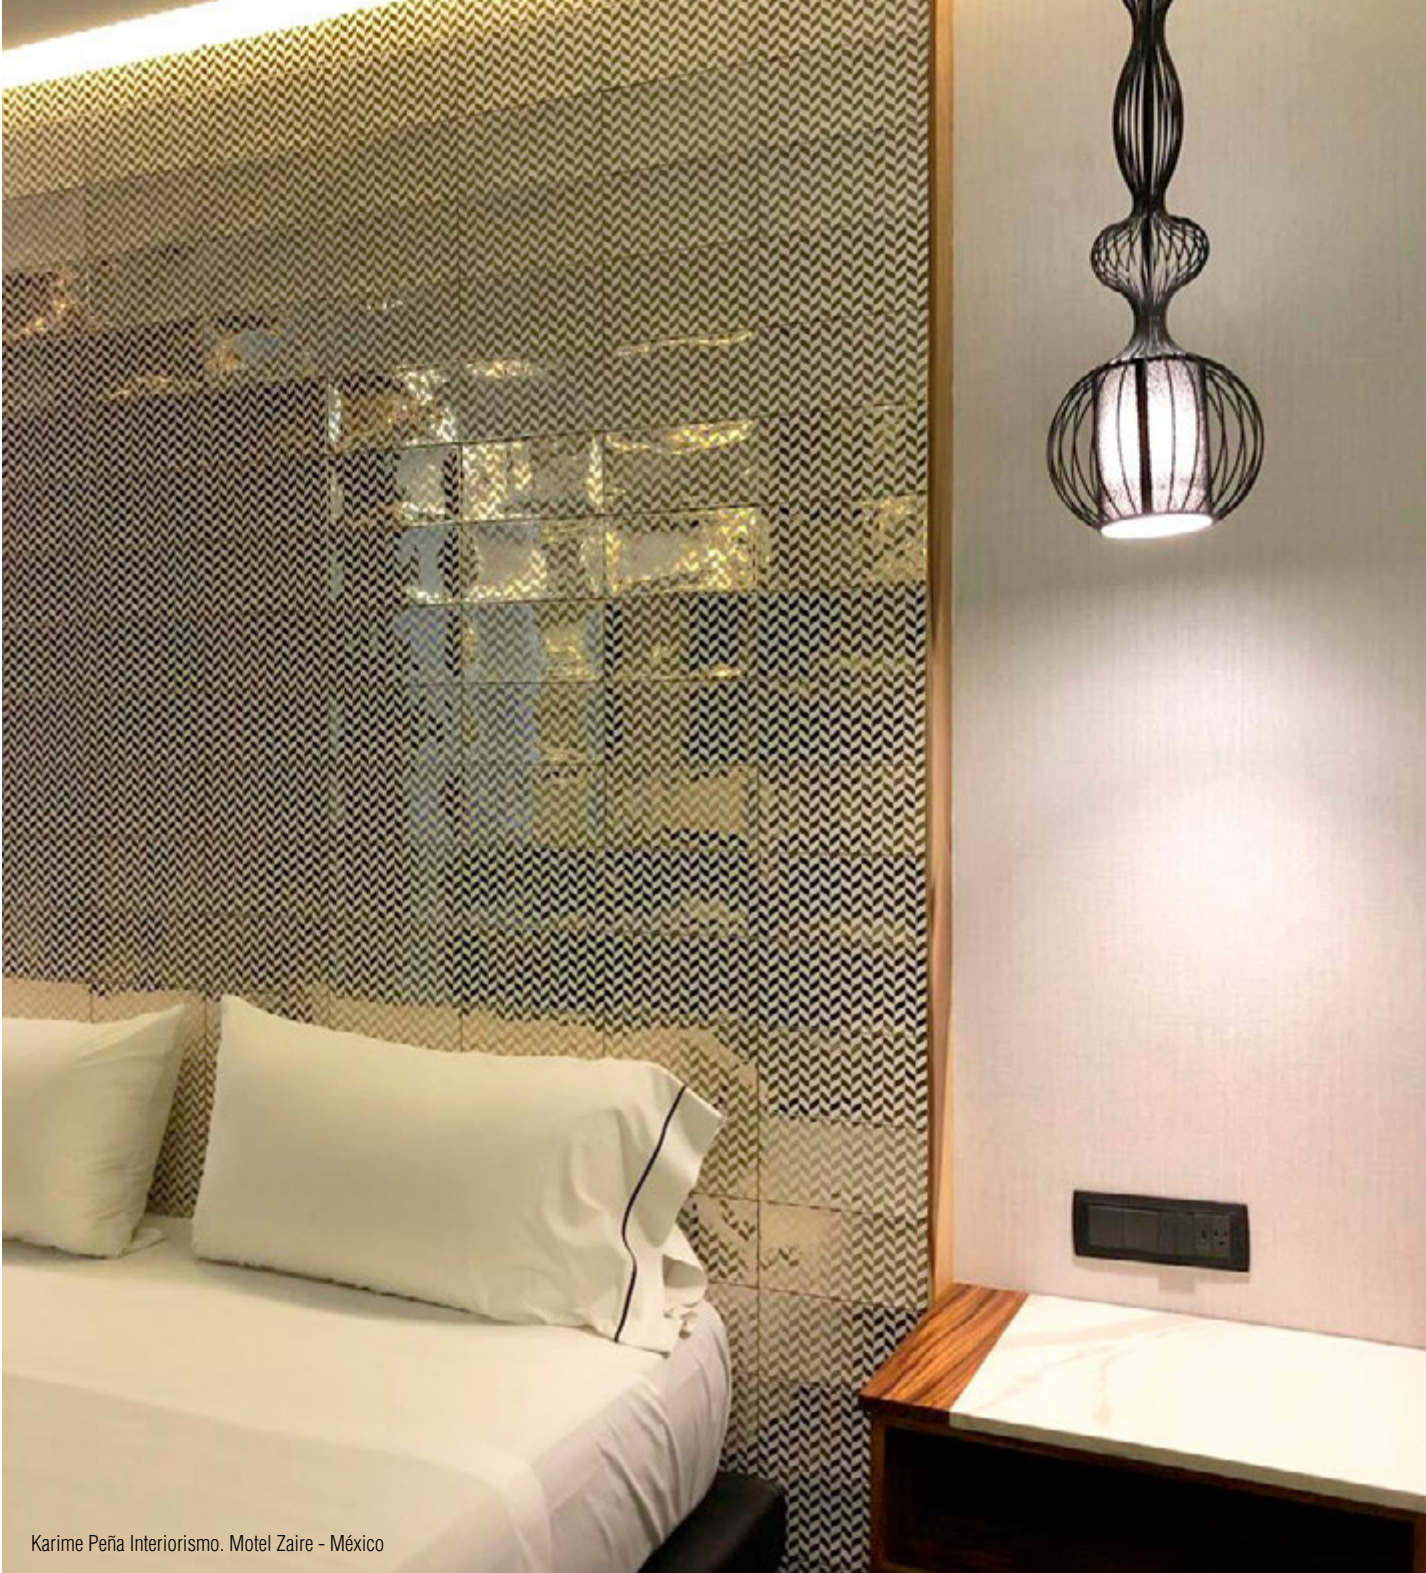

DELUXE

8 mm. de espesor/thickness

Karime Peña Interiorismo. Motel Zaire - México

187793 Deluxe Chevron White/Gold 12,5×25 cm./4.9"×9.8"

● = Ok C = Consultar/Consult