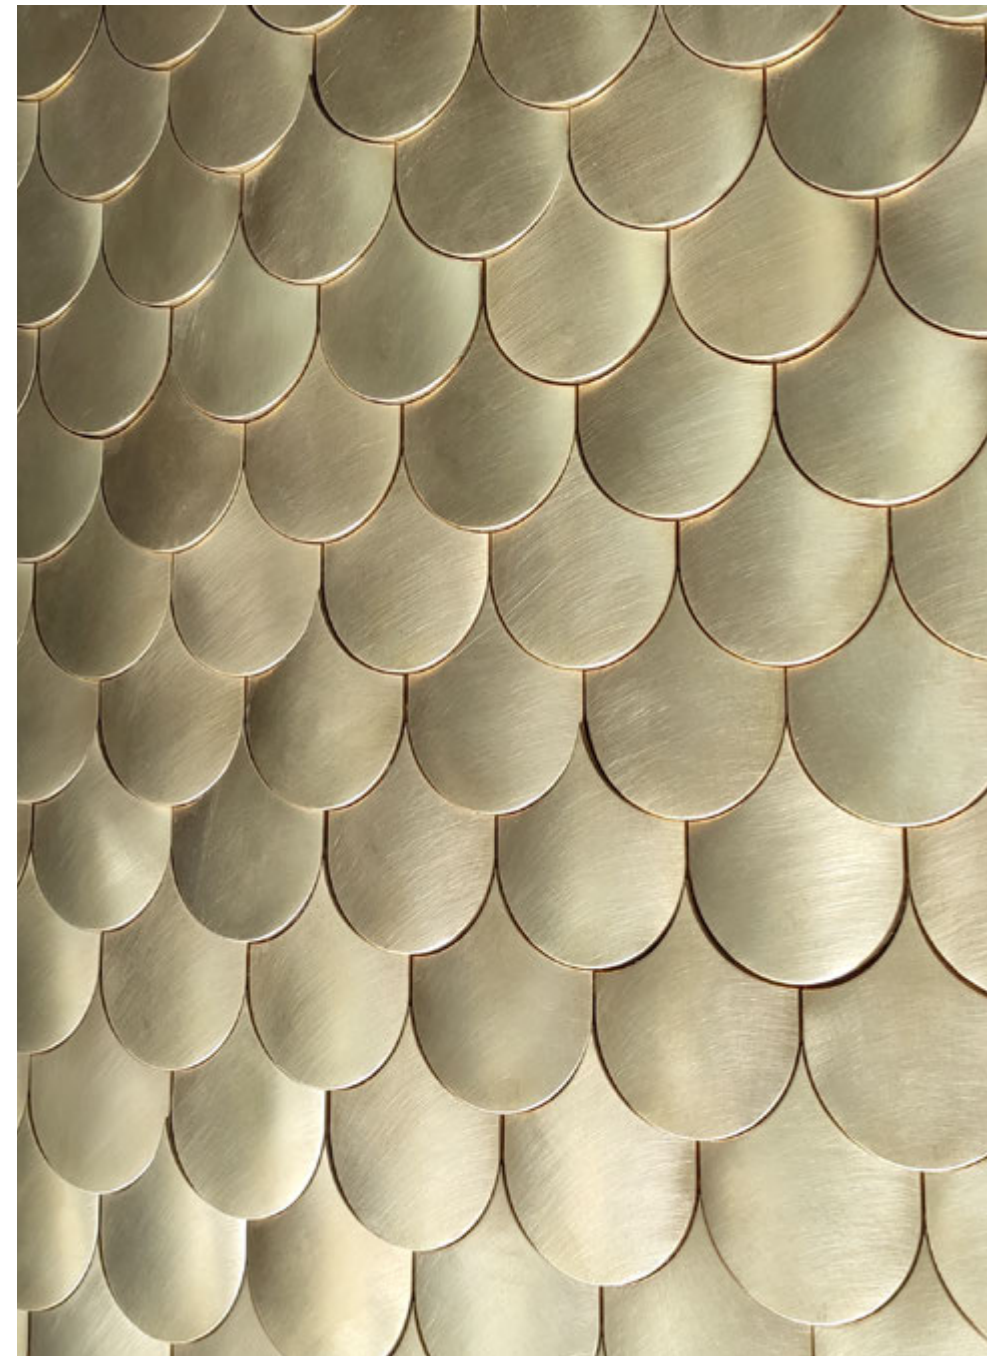

188010 Lavabo Heller Rose Gold 36x36x12 cm./14.2"x14.2"x4.7"

187952 Leonardo Black 30x90 cm./11.8"x35.4"

187955 Leonardo Black 60x60 cm./23.6"x23.6"

•	•	•	•	•	•	•	•	•	•	•	•	•

• = Ok C = Consultar/Consult

187959 Sirena Copper 30x20 cm./11.8"x7.9"

187958 Sirena Gold 30x20 cm./11.8"x7.9"

187967 Slim Copper 8x90 cm./3.1"x35.4"

•	•	•	•	•	•	•	•	•	•	•	•	•

• = Ok C = Consultar/Consult