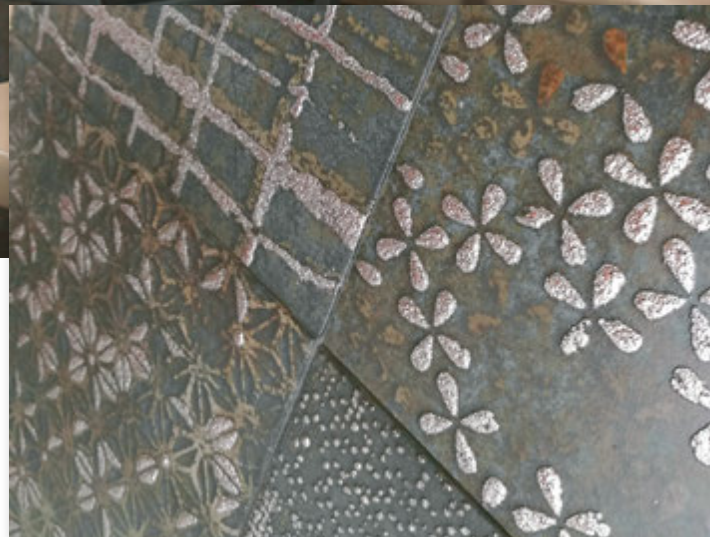

187759 Diurne Oxide 20x20 cm./7.9"x7.9"	•	•	•	•	•	•	C	•	•	•
187760 Diurne Oxide Ethnic 20x20 cm./7.9"x7.9"	•	•	•	•	•	•	C	•	•	•
187728 Diurne Oxide Rec 60x120 cm./23.6"x47.2"	•	•	•	•	•	•	•	•	•	•
187711 Diurne Sand 30x90 cm./11.8"x35.4"	•	•								

• = Ok C = Consultar/Consult