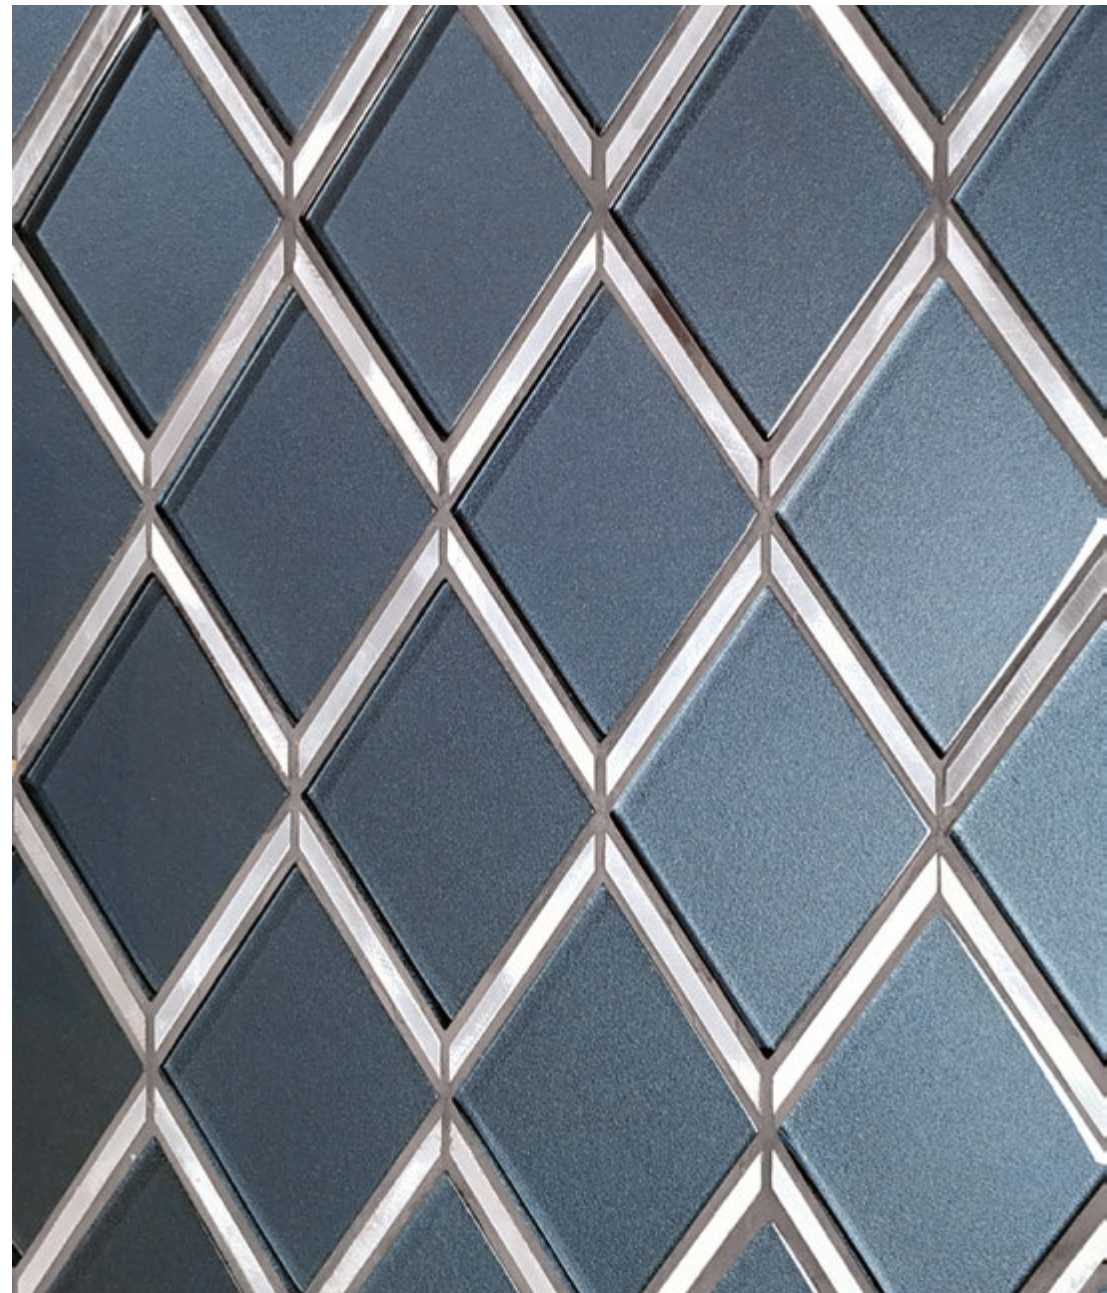

187274 Joy 30,8x29,8 cm./12.1"x11.7"

● = Ok C = Consultar/Consult