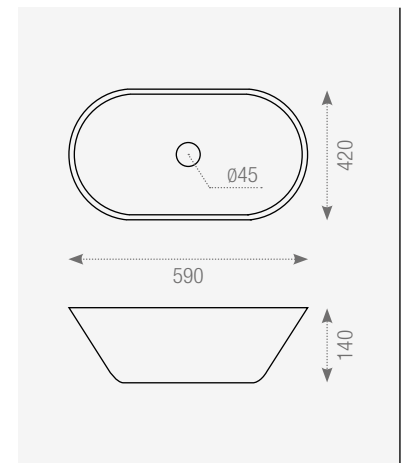

Pintado a mano /
Hand painted