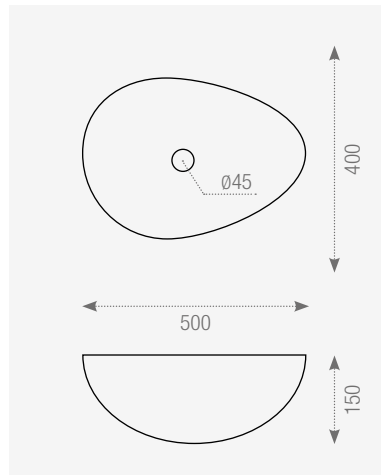

LAVABOS & CARACTERÍSTICAS TÉCNICAS / WASHBASINS & TECHNICAL INFORMATION

PIEDRA / STONE

253

PIEDRA / STONE

PIEDRA / STONE

253

PIEDRA / STONE

81 25

PIEDRA / STONE

171

CEMENTO / CEMENT

40 41 55 107 253