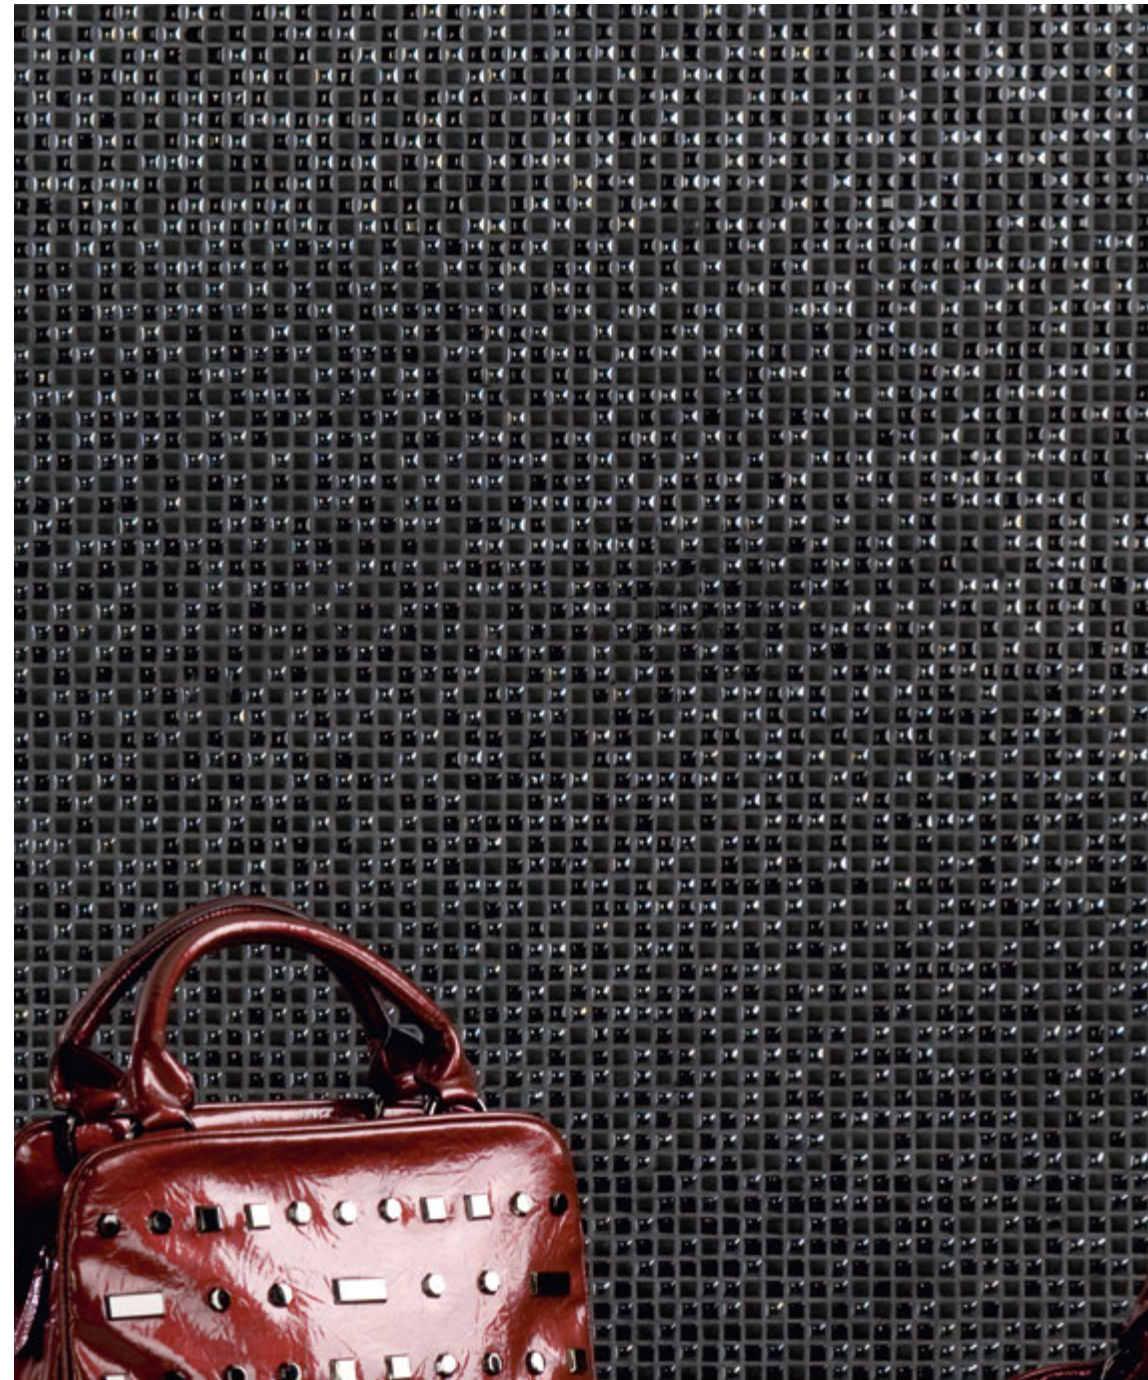

187942 Berlin Aquamar 45x90 cm./17.7"x35.4"

187842 Mosaico Minimetro Blanco 29,1x29,6 cm./11.5"x11.7"

● = Ok C = Consultar/Consult

185924 Orion 30x30 cm./11.8"x11.8"

● = Ok C = Consultar/Consult