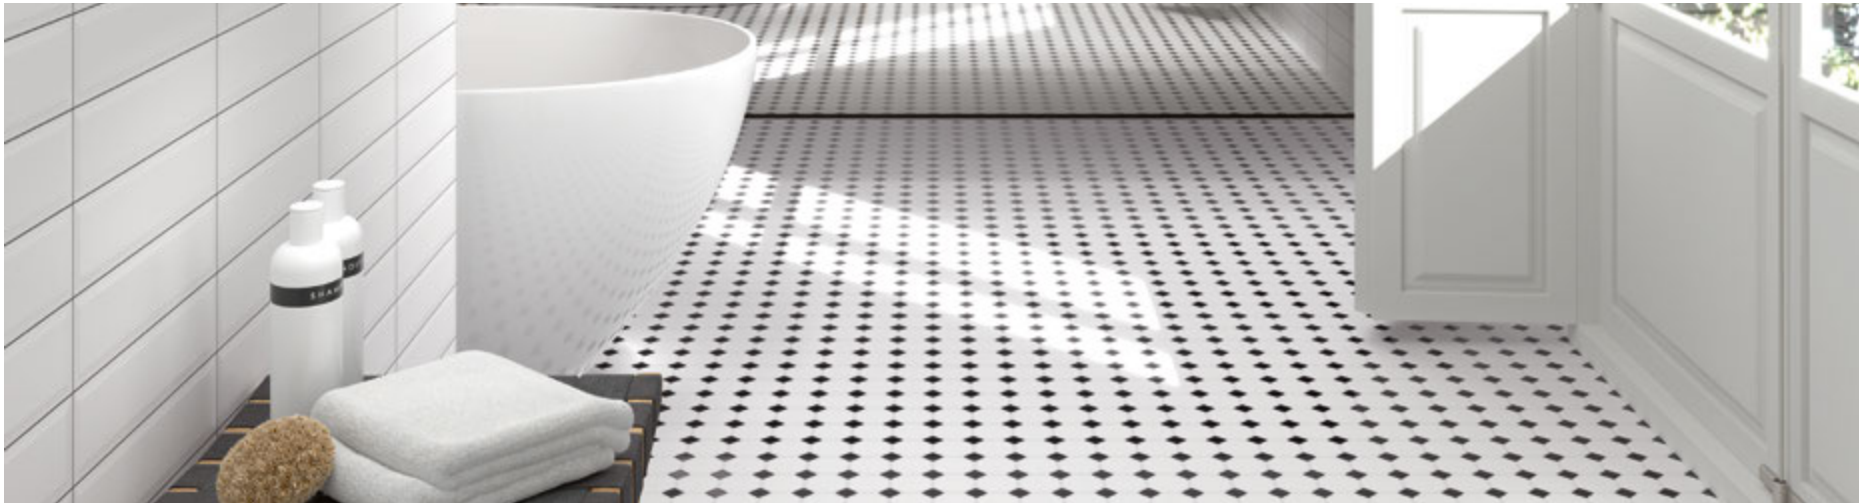

CONTRACT MOSAICS

Venta a cajas completas
Sold per complete boxes