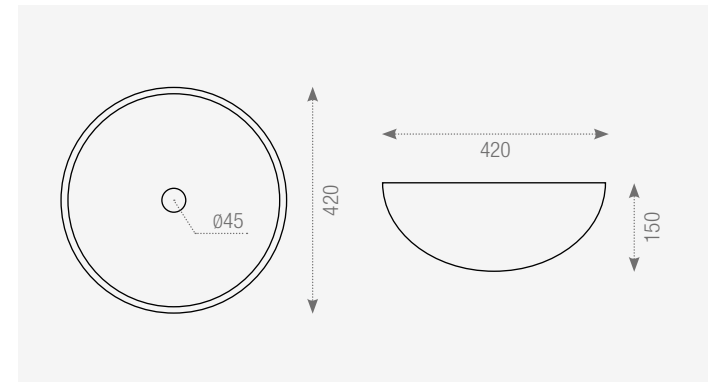

LAVABOS & CARACTERÍSTICAS TÉCNICAS / WASHBASINS & TECHNICAL INFORMATION

CRISTAL / GLASS