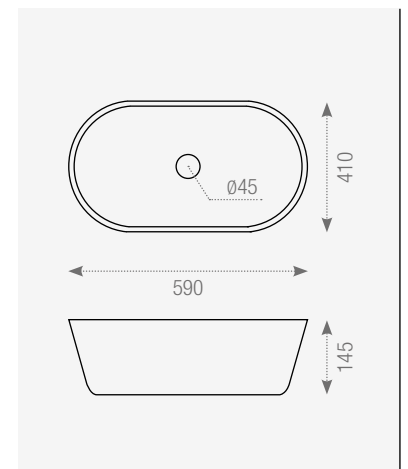

Pintado a mano /
Hand painted