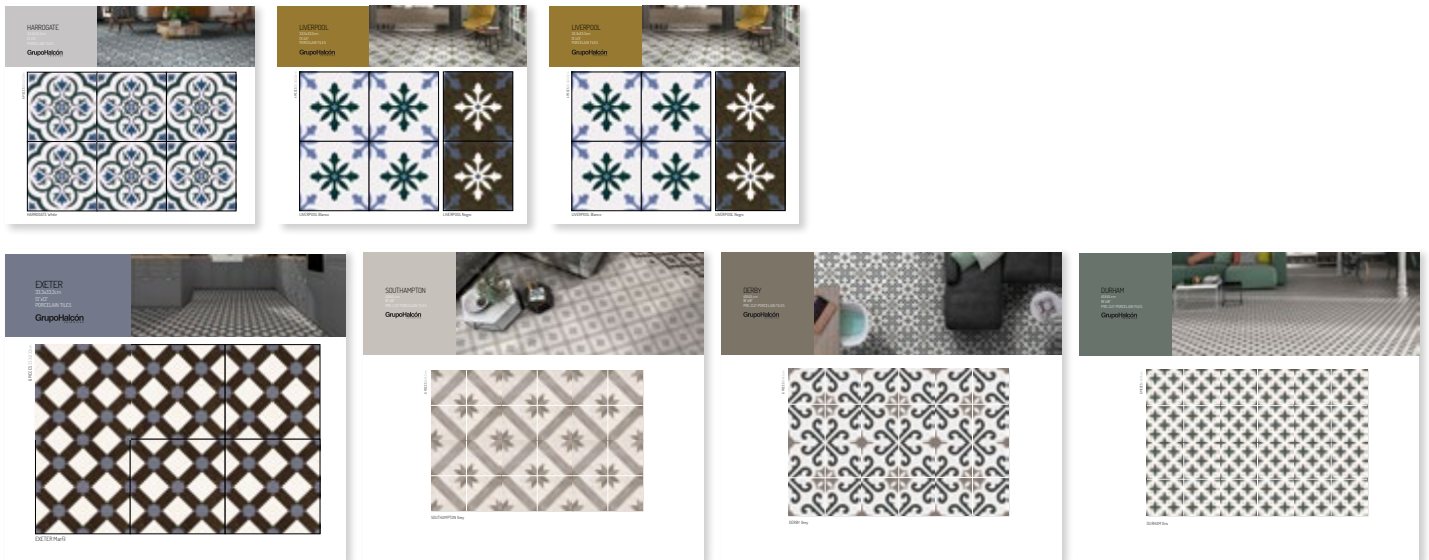

ELEMENTOS PROMOCIONALES

MARKETING TOOLS

At the bottom of each piece:
communication with a roomscene

PACKING LIST

Formato	cajas/pallet	piezas/caja	kg/caja	kg/pallet	m2/caja	m2/pallet
Size	boxes/pallet	pieces/box	kg/box	kg/pallet	m2/box	m2/pallet
Porcelánicos / Porcelain Tiles						
45x45 Europalet (ET)	52	7	25,00	1.321	1,42	73,84
33.3x33.3 Europalet (ET)	60	14	24,70	1.503	1,55	93,00