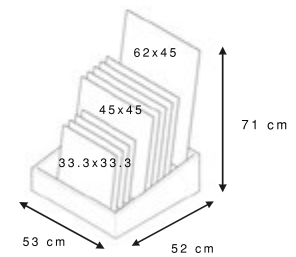

33,3x33,3cm

6 PIECES 33,3x33,3cm

6 PIECES 33,3x33,3cm

EXETER

33,3x33,3cm
PORCELAIN TILES

EXETER Marfil HAP25

33,3x33,3cm

HARROGATE

33,3x33,3cm
PORCELAIN TILES

HARROGATE White HAP25

33,3x33,3cm

6 PIECES 33,3x33,3cm

ELEMENTOS PROMOCIONALES

MARKETING TOOLS

White display for 9 pieces
of 33,3x33,3 & 45x45
porcelain tiles
+ communication panel
with different roomscenes

ELEMENTOS PROMOCIONALES

MARKETING TOOLS

At the bottom of each piece:
communication with a roomscene

PACKING LIST

Formato	cajas/pallet	piezas/caja	kg/caja	kg/pallet	m2/caja	m2/pallet
Size	boxes/pallet	pieces/box	kg/box	kg/pallet	m2/box	m2/pallet
Porcelánicos / Porcelain Tiles						
45x45 Europalet (ET)	52	7	25,00	1.321	1,42	73,84
33.3x33.3 Europalet (ET)	60	14	24,70	1.503	1,55	93,00