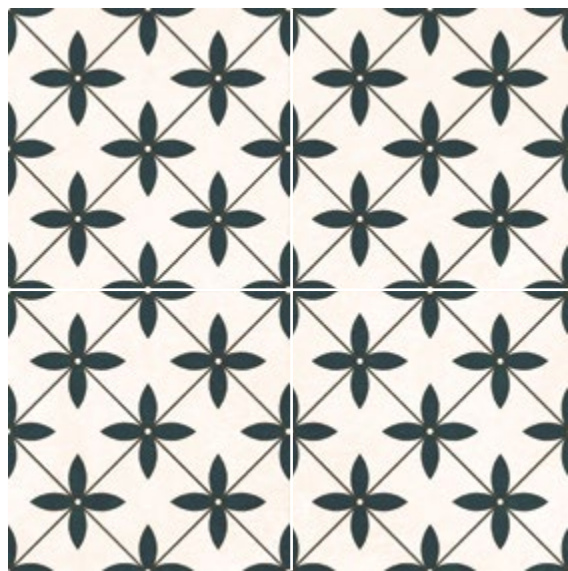

DURHAM
45X45cm
PRE-CUT
PORCELAIN TILES