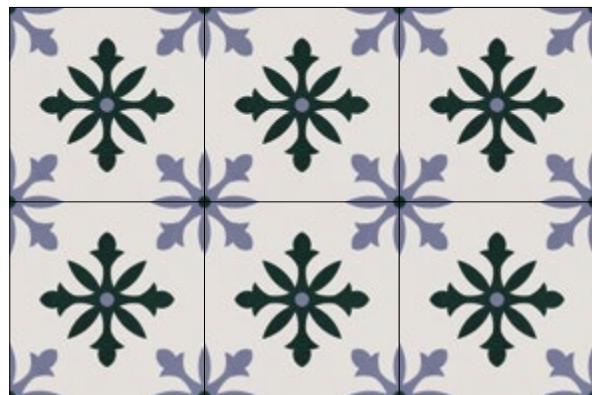

6 PIECES 33,3x33,3cm