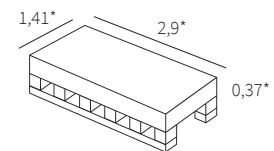

Lux Noor Berry PEI 3

● 120x260	Rec.	M300	054.200.0877.10660	
● 120x120	Rec.	M185	046.120.0877.10660	
● 60x120	Rec.	M132	046.869.0877.10660	

Lux Noor Almond PEI 4

● 120x120	Rec.	M185	046.120.0097.10660	
● 60x120	Rec.	M132	046.869.0097.10660	

Lux Noor Apple PEI 4

● 120x120	Rec.	M185	046.120.0876.10660	
● 60x120	Rec.	M132	046.869.0876.10660	

Lux Noor Nut PEI 3

● 120x120	Rec.	M185	046.120.0310.10660	
● 60x120	Rec.	M132	046.869.0310.10660	

Lux Noor Peach PEI 4

● 120x120	Rec.	M185	046.120.0331.10660	
● 60x120	Rec.	M132	046.869.0331.10660	

Noor White PEI 4

● 120x120	Rec.	M150	004.120.0108.10744	
● 60x120	Rec.	M96	004.869.0108.10744	

Malla Lux Noor

● Almond	32,5x22,5 Malla	P46	086.297.0097.10660	
● Apple	32,5x22,5 Malla	P46	086.297.0876.10660	
● Berry	32,5x22,5 Malla	P46	086.297.0877.10660	
● Nut	32,5x22,5 Malla	P46	086.297.0310.10660	
● Peach	32,5x22,5 Malla	P46	086.297.0331.10660	
● Almond	30x30(5) Malla	M235	086.281.0014.10660	
● Apple	30x30(5) Malla	M235	086.281.0876.10660	
● Berry	30x30(5) Malla	M235	086.281.0877.10660	
● Nut	30x30(5) Malla	M235	086.281.0310.10660	
● Peach	30x30(5) Malla	M235	086.281.0331.10660	

Malla Noor

● White	32,5x22,5 Malla	P46	038.297.0108.10744	
● White	30x30(5) Malla	M235	038.281.0118.10744	

*Medidas en metros
*Dimensions in metres
*Dimensions en mètres

Empaquetado / Packaging / Emballage

Formato	pz/pl	m²/pz	m²/pl	kg/pl
120x260	20	3.12	62.40	1,050.00

Empaquetado / Packaging / Emballage

Formato	pz/cj	m²/cj	cj/pl	m²/pl	kg/cj	kg/pl
60x120	2	1.44	32	46.08	34.50	1,129.00
120x120	1	1.44	36	51.84	38.40	1,422.40
32,5x22,5	9	-	-	-	13.50	-
30x30 (5)	11	1.00	42	42.00	23.00	986.00