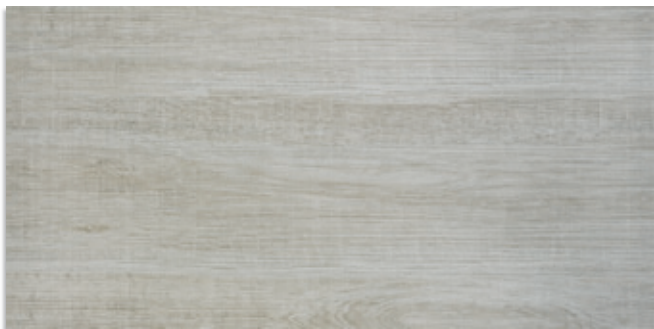

Orsa-CR Ceniza
G.173

Orsa-CR BASIC Ceniza
G.173