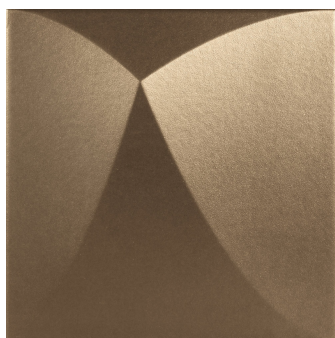

JUNE

25X25 — 9,84"X9,84"

Pasta Blanca
White body

Revestimiento
Wall Tiles

Aspecto Uniforme(v1)
Uniform Aspect

Metálico
Metallic

JUNE BRONZE
WB253DB

JUNE METALIC
WB253DM