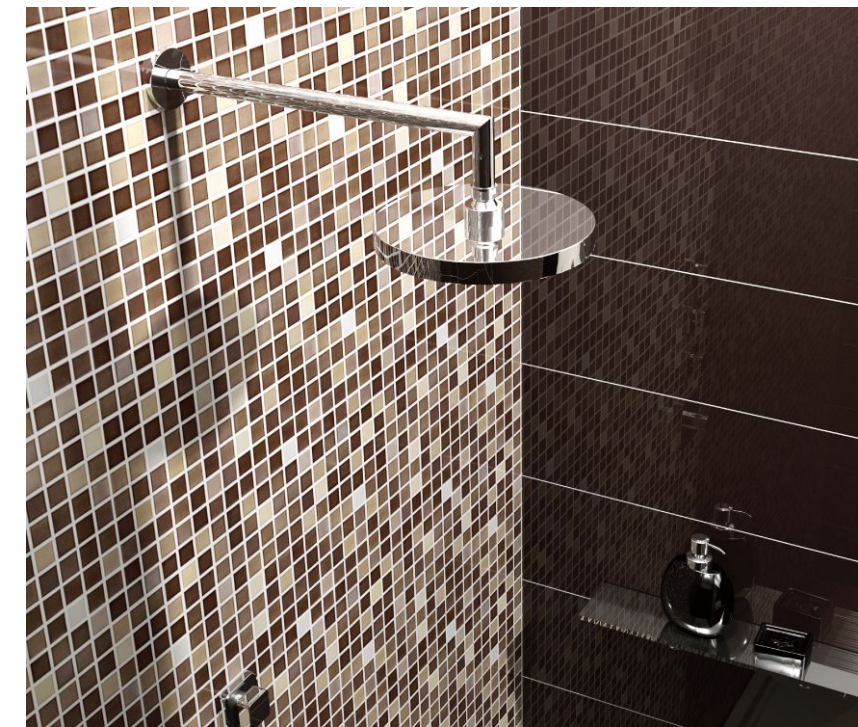

DIAMOND

Mosaic Diamond Blue IC52R  
25 x 36,5 cm . 9,8" x 14,4" / R17

Diamond Grey DM12R  
20 x 60 cm . 7,9" x 23,6" / R17

Diamond Olive DM62R  
20 x 60 cm . 7,9" x 23,6" / R17

modern  
confort

DIAMOND

Diamond Dark Brown DM42R  
20 x 60 cm . 7,9" x 23,6" / R17