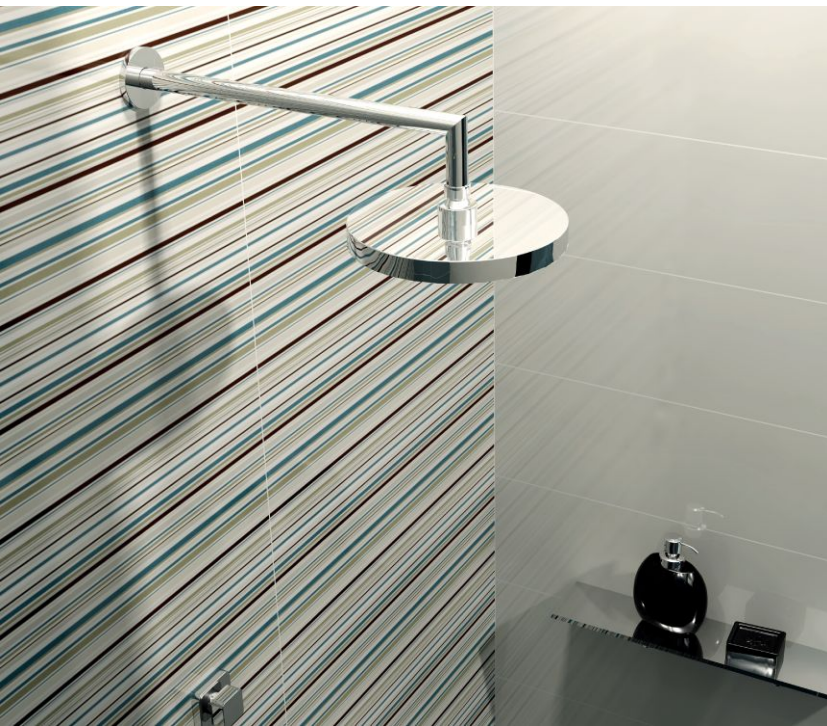

Decor Boutique Petroleum EOU52  
20 x 60 cm . 7,9" x 23,6" / P33

Diamond Grey DM12R  
20 x 60 cm . 7,9" x 23,6" / R17

Diamond Petroleum DM52R  
20 x 60 cm . 7,9" x 23,6" / R17

sophistication  
confidence