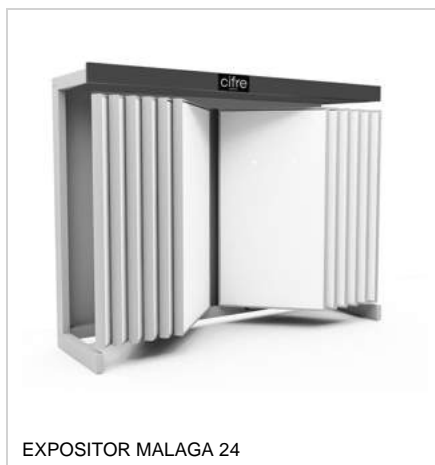

PACKING

Size	units/box	m²/box	kg/box	boxes/pallet	m²/pallet	kg/pallet
20x50	12	1.20	18.65	48	57.60	895.00
20x50	10	1.00	18.65	48	48.00	895.00
20x50	10	1.00	18.75	48	48.00	900.00
20x50	12	1.20	19.27	48	57.60	925.00
20x50	9	4.50	15.35	64	288.00	982.00
30x30	9	2.70	15.36	48	129.60	737.00
40x50	8	4.00	26.98	48	192.00	1295.00
40x50	4	2.00	13.49	48	96.00	647.00
45x45	7	1.42	25.20	52	73.84	1310.00
6x50	18	9.00	9.00	100	900.00	900.00
80x50	2	1.00	13.44	48	48.00	645.00

WARNING Packaging details. These details are only for guidance purposes. The contents may vary. Please contact our sales representatives for precise details