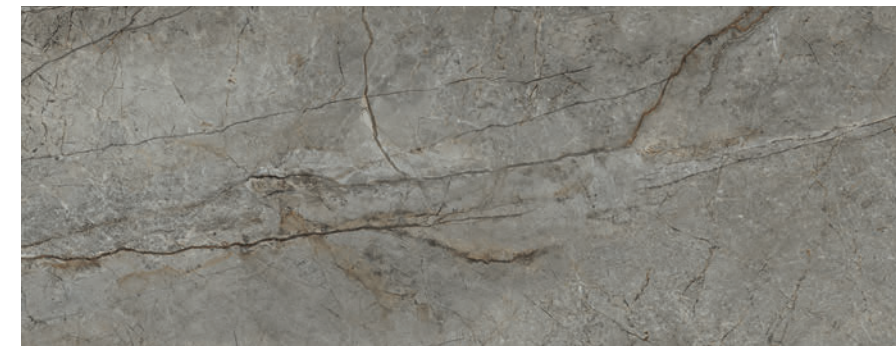

ESSENCE SMOKE
45 X 118 / 18" X 47" REC. ☒
45 X 118 / 18" X 47" REC. NPLUS

N12A2
N12C1

45 X 118 / 18" X 47"	20 PIECES / 20 PIEZAS
90 X 90 / 36" X 36"	10 PIECES / 10 PIEZAS
75 X 75 / 30" X 30"	16 PIECES / 16 PIEZAS