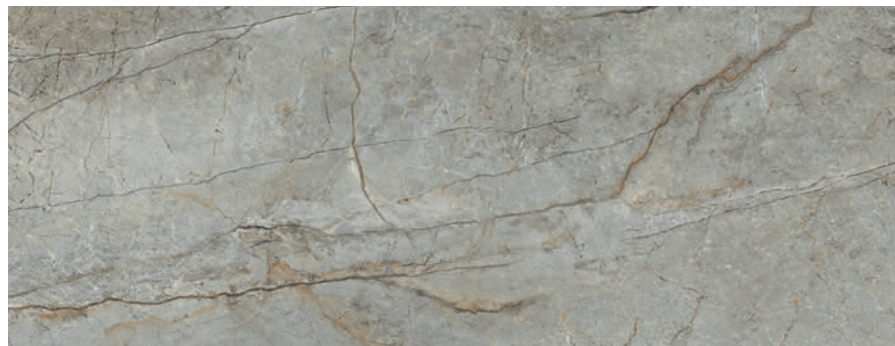

ESSENCE GREY
45 X 118 / 18" X 47" REC. ☒
45 X 118 / 18" X 47" REC. NPLUS

N12A2
N12C1

THICKNESS ✦

90 X 90 / 36" X 36"	10,8 mm
45 X 118 / 18" X 48"	10,8 mm
75 X 75 / 30" X 30"	10,5 mm

TECHNICAL FEATURES CARACTERÍSTICAS TÉCNICAS

PORCELAIN TILES / PORCELÁNICO
FLOOR TILES / PAVIMENTO
MATT / MATE
GLOSS / BRILLO
POLISHED / PULIDO
RECTIFIED / RECTIFICADO
DESTONIFIED V2 / DESTONIFICADO V2
GRAPHIC VARIATION / VARIACIÓN GRÁFICA