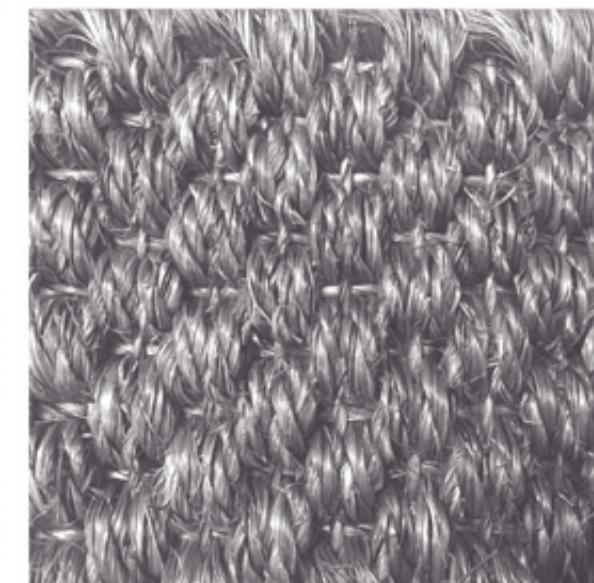

APE

best for you

.....

C O N C E P T

.....

La colección Carpet de APE combina la magia de las texturas del hiperrealismo con la funcionalidad más sugerente. Diseñada para sentir la calidez de los tejidos naturales. Inspirada en la pureza y suavidad de la gama cromática que las protagonizan. Siente como la naturaleza se desliza en cada producto, fruto de la metamorfosis entre las fibras más primitivas y los diseños más avanzados.

The Carpet collection from APE combines the magic of hyper-realism textures with the most stimulating functionality. Designed to feel the warmth of natural fabrics. Inspired in the purity and softness of the chromatic range they display. Feel how nature slips into each product, the fruit of a metamorphosis between the most primitive fibres and the most avant-garde designs.