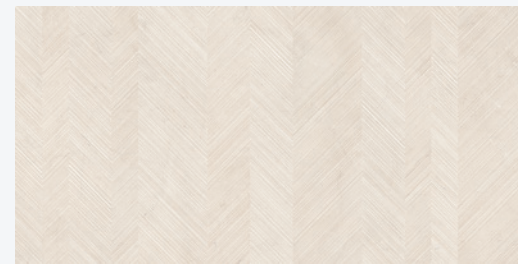

#CreateYourOwnUniverse_gayaforesTiles

Onyx

Crema

AURA

#Marble_gayaforesPorcelain