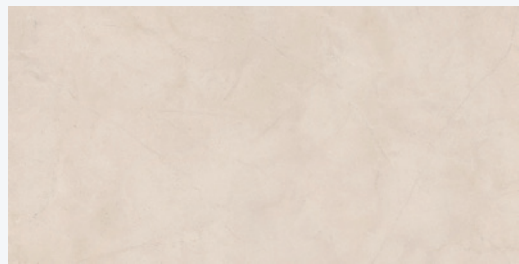

#CreateYourOwnUniverse_gayaforesTiles

Onyx

Crema

AURA

#Marble_gayaforesPorcelain