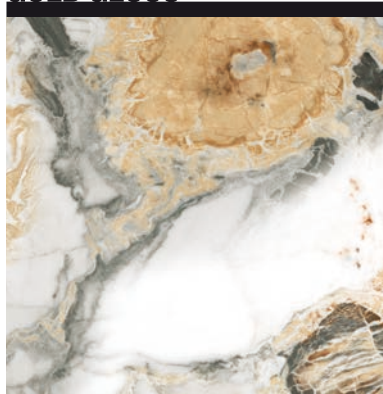

JADE GLOSS

Porcelánico / Porcelain tile

98.2 x 98.2 cm. Rect.

P092 m²

GOLD GLOSS

NORTH GLOSS

Porcelánico / Porcelain tile

98.2 x 98.2 cm. Rect.

P092 m²

WHITE GLOSS

Jade Gold Gloss 98.2x98.2 cm. Rect.

North White Gloss 98.2x98.2 cm. Rect.