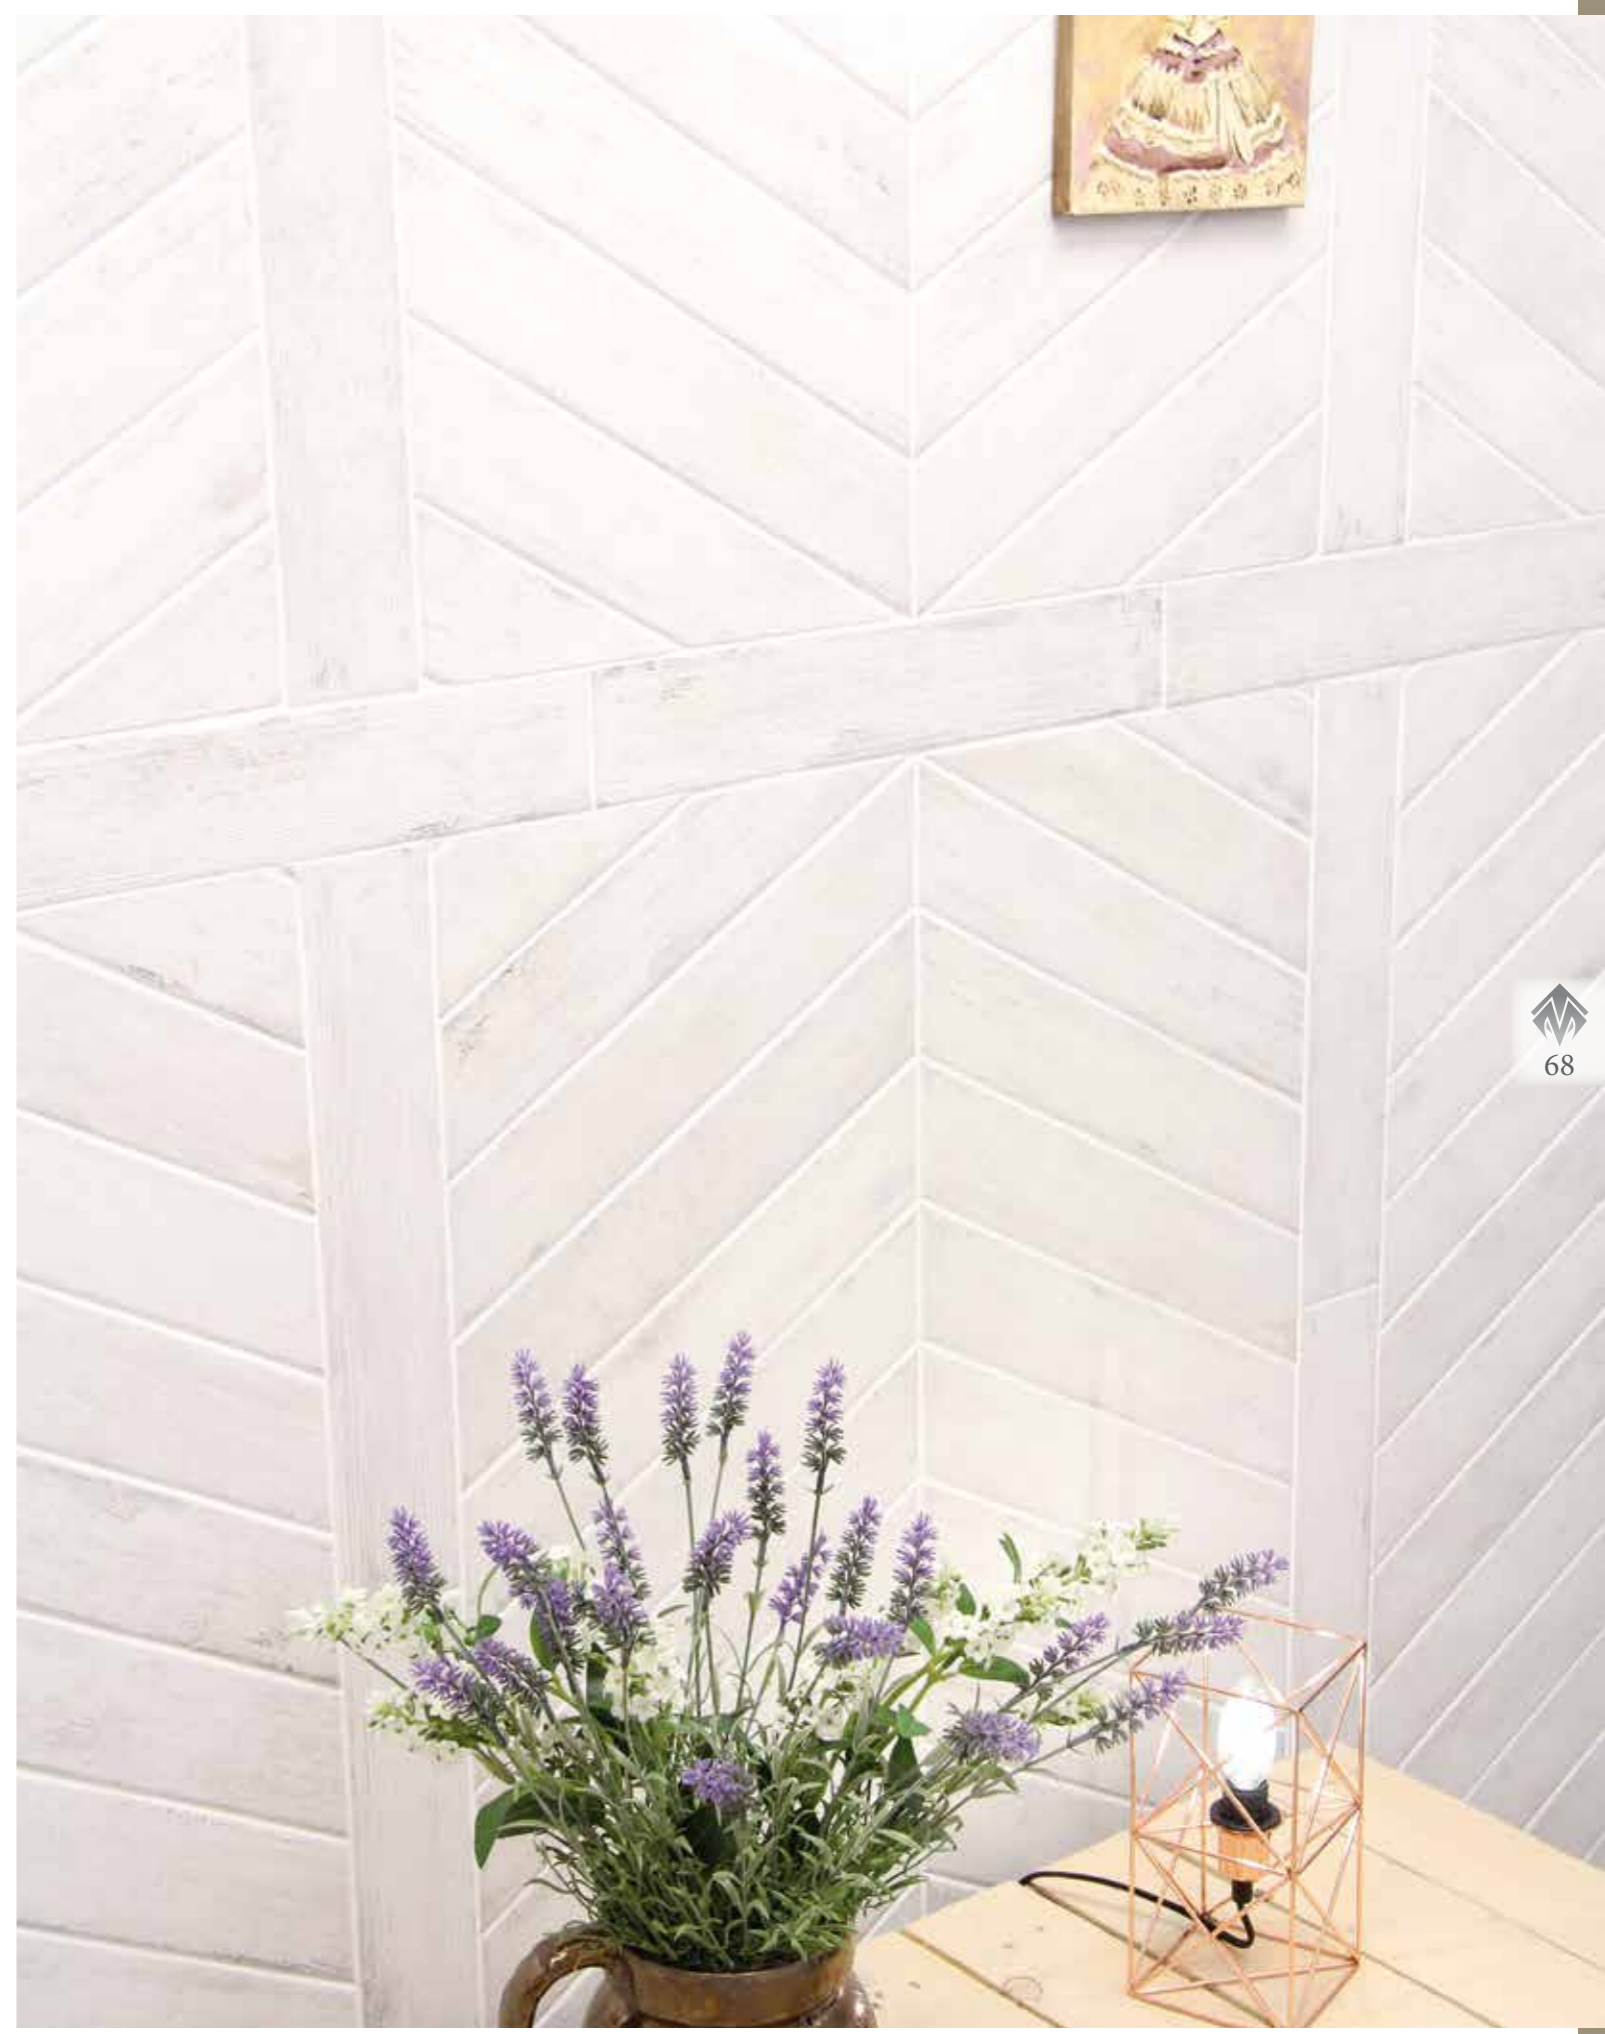

Design Composition

Line Alpine
8x44,2

Line Alpine
8x40

Design Composition

Arrow Alpine
8x40

Arrow Alpine
8x40

Design Composition

Line Dark 8x44,2

Design Composition

Arrow Dark 8x40

Left and right are packed in a box

Design Composition

Line Vintage Grey 8x44,2

Design Composition

Arrow Vintage Grey 8x40

Left and right are packed in a box