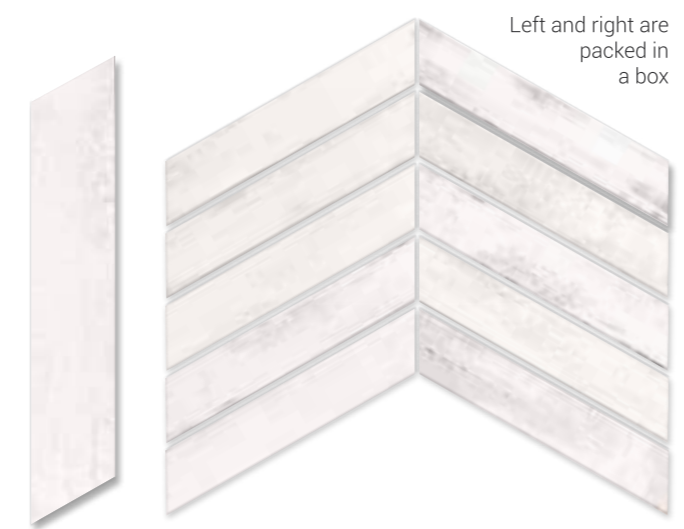

Design Composition

Line Alpine
8x44,2

Line Alpine
8x40

Design Composition

Arrow Alpine
8x40

Arrow Alpine
8x40

Design Composition

Line Dark 8x44,2

Design Composition

Arrow Dark 8x40

Left and right are packed in a box

Design Composition

Line Vintage Grey 8x44,2

Design Composition

Arrow Vintage Grey 8x40

Left and right are packed in a box

Design Composition

Line Vintage Mix 8x44,2

Design Composition

Arrow Vintage Mix 8x40

Left and right are packed in a box

Design Composition

Line Cedar
8x44,2

Line Cedar