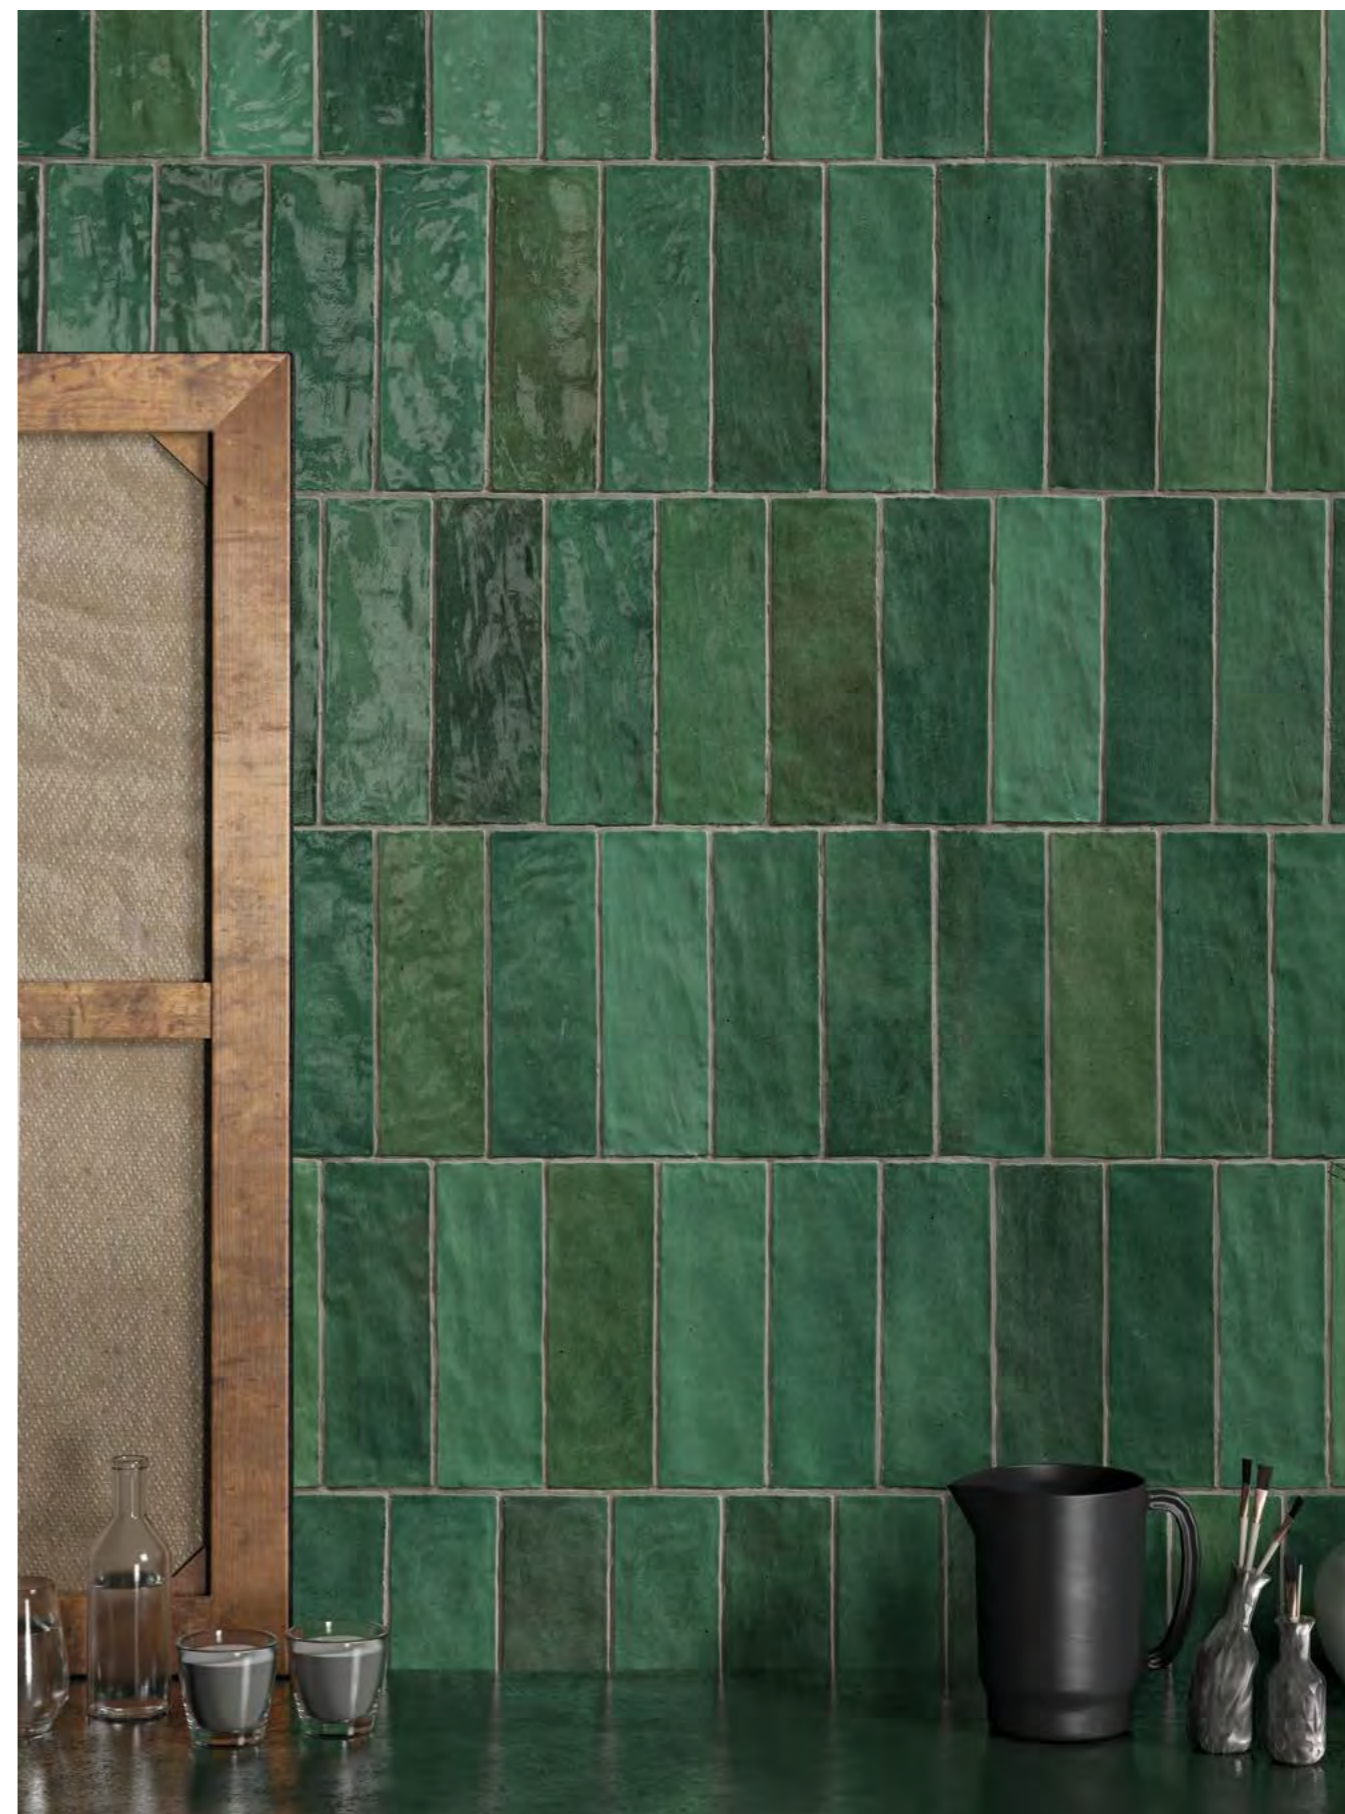

RIAD GREEN/6,5x20