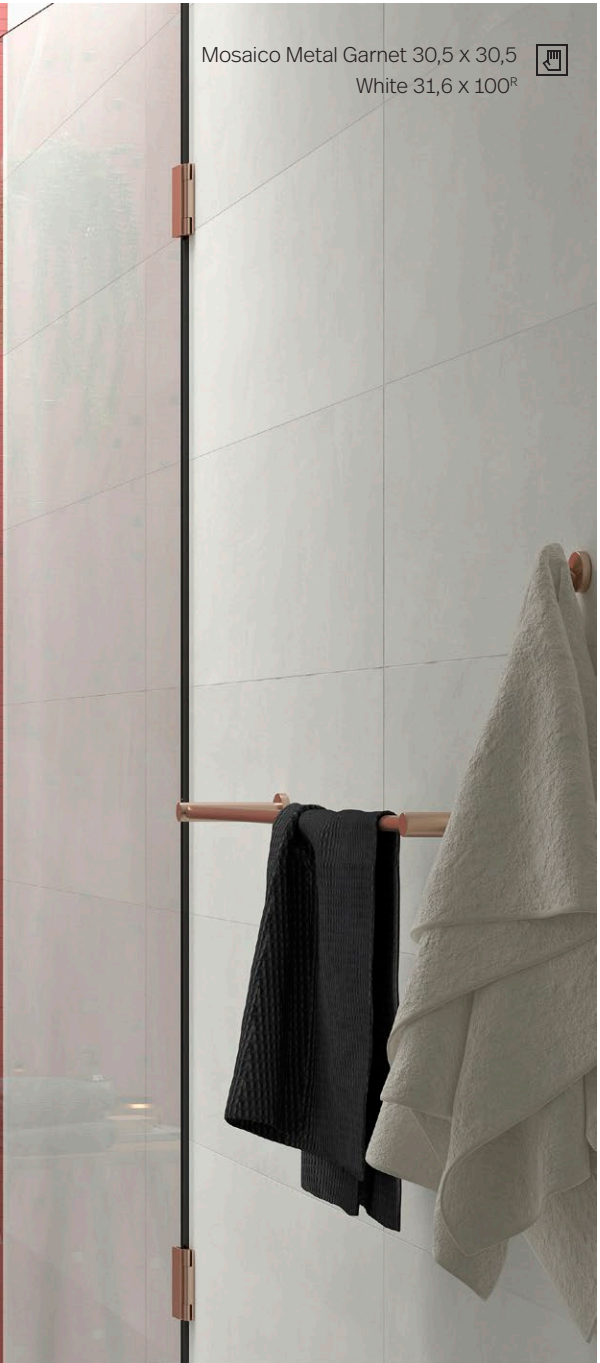

Mosaico Metal Garnet 30,5 x 30,5
White 31,6 x 100^R