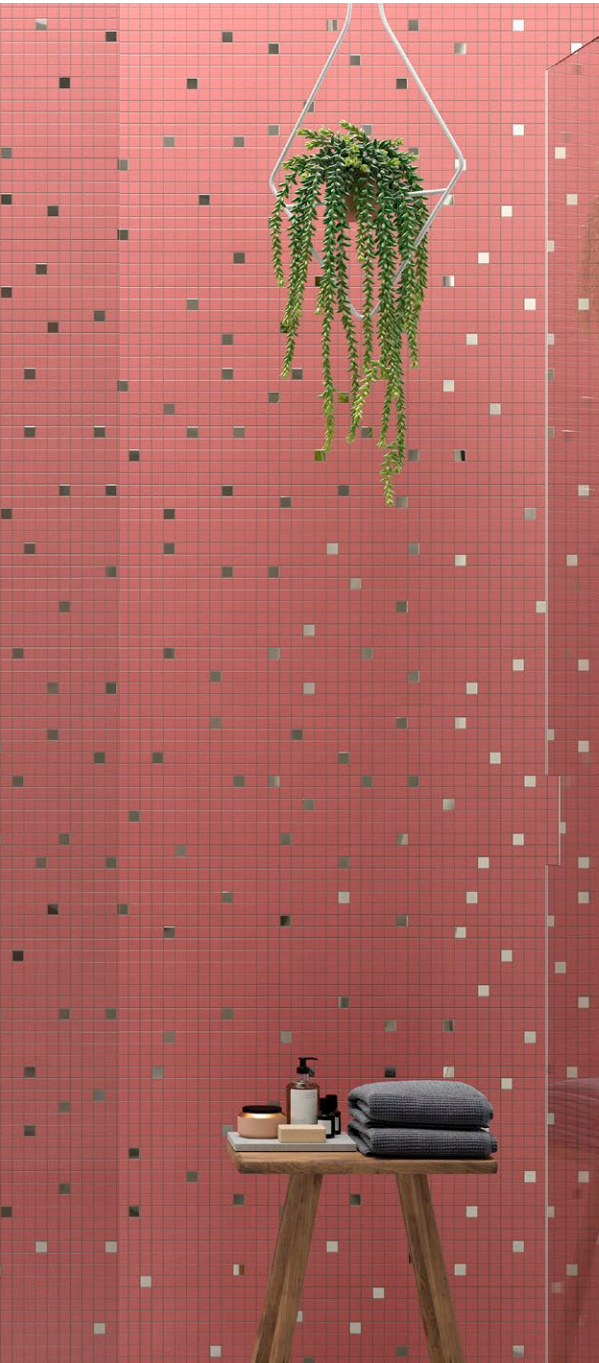

Mosaico Metal Garnet 30,5 x 30,5
White 31,6 x 100^R