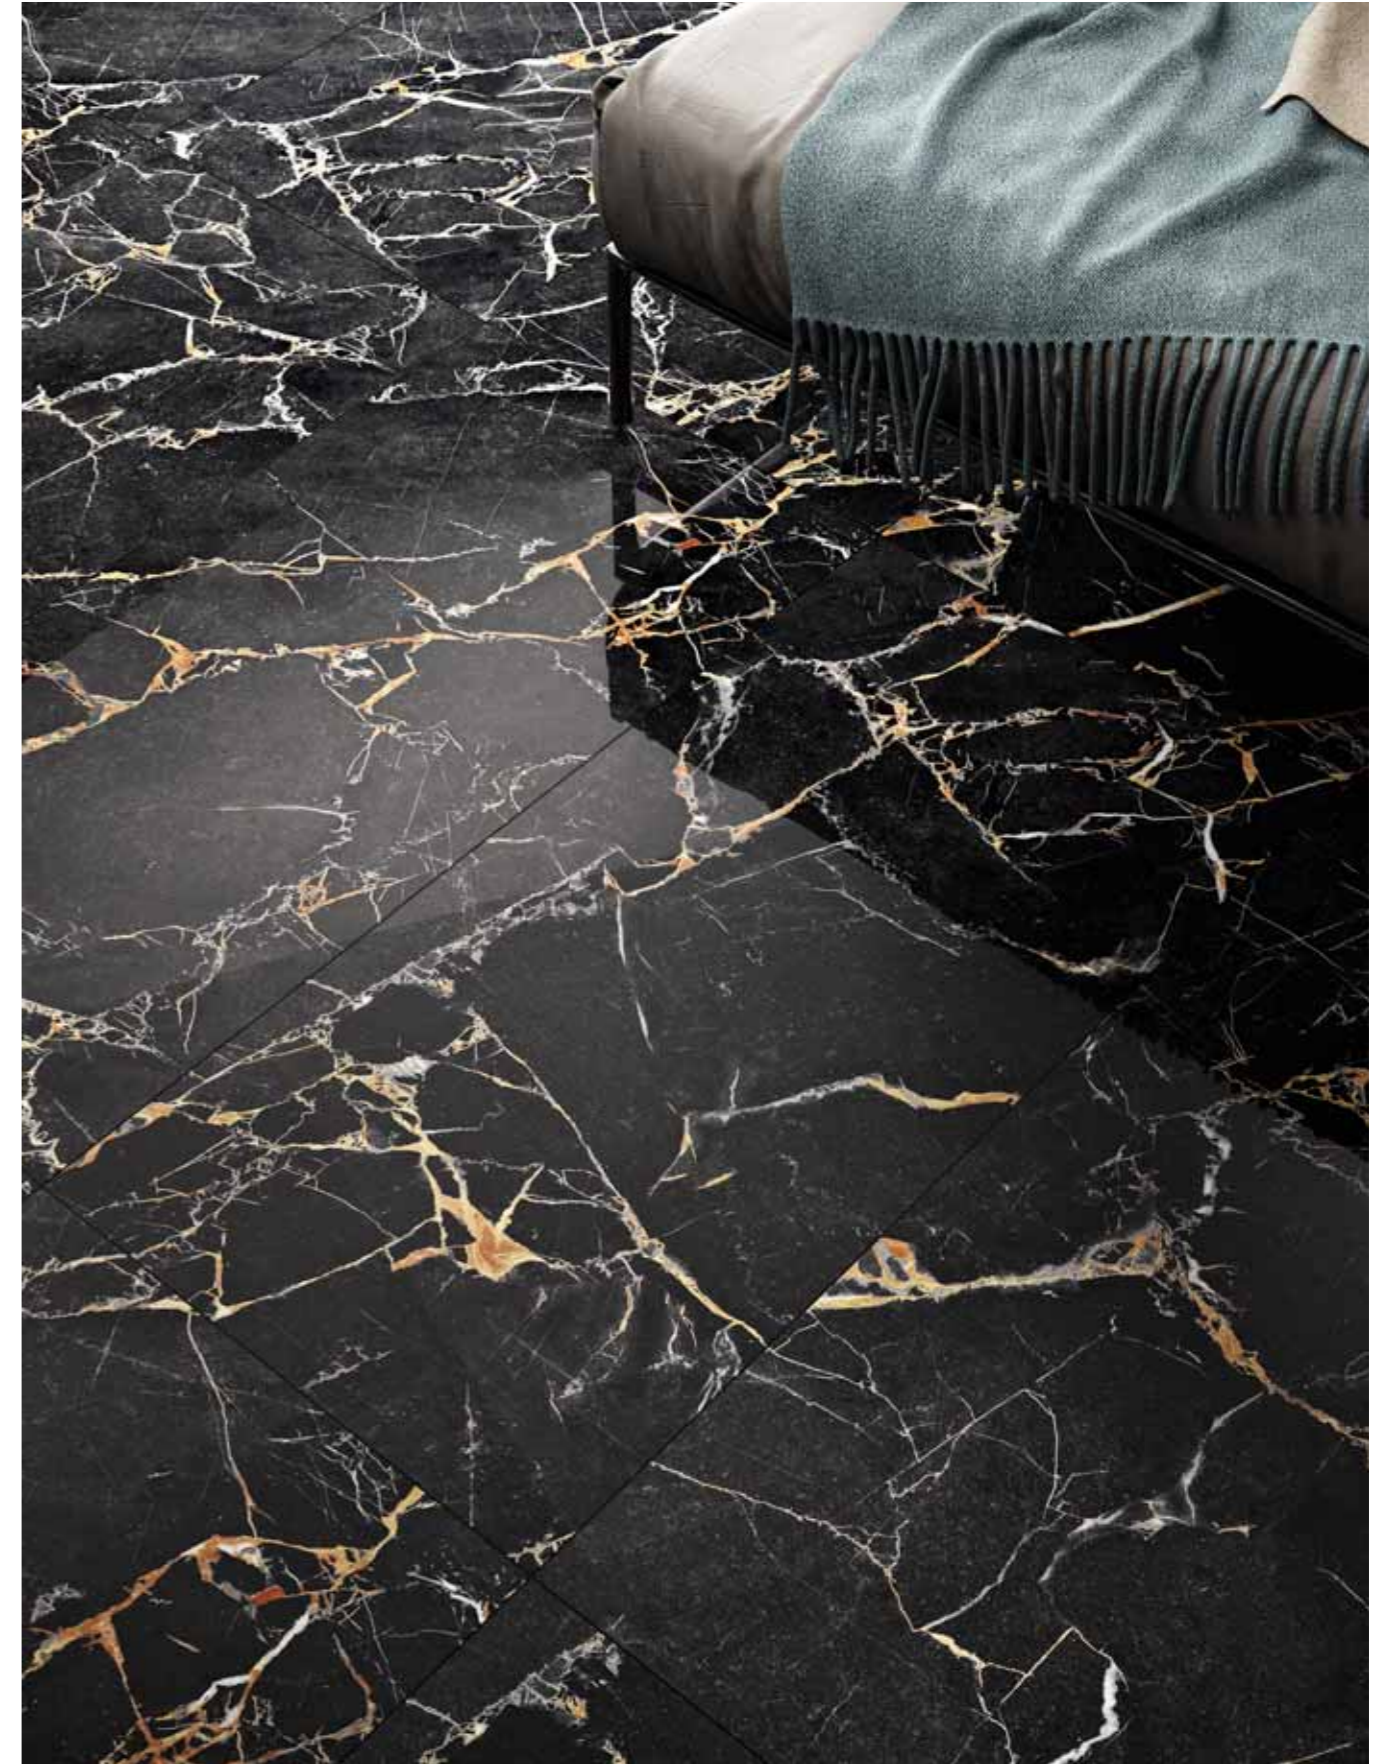

floor
PORT GOLD LUX 60x120

shelf
ABKSTONE PORT GOLD LUX 12 mm

bathdesign - washbasin and little table
ABKSTONE PORT GOLD LUX 12 mm

wall
WIDE&STYLE ESOTICA 120x280

floor
PORT GOLD LUX 60x120

shelf
ABKSTONE PORT GOLD LUX 12 mm