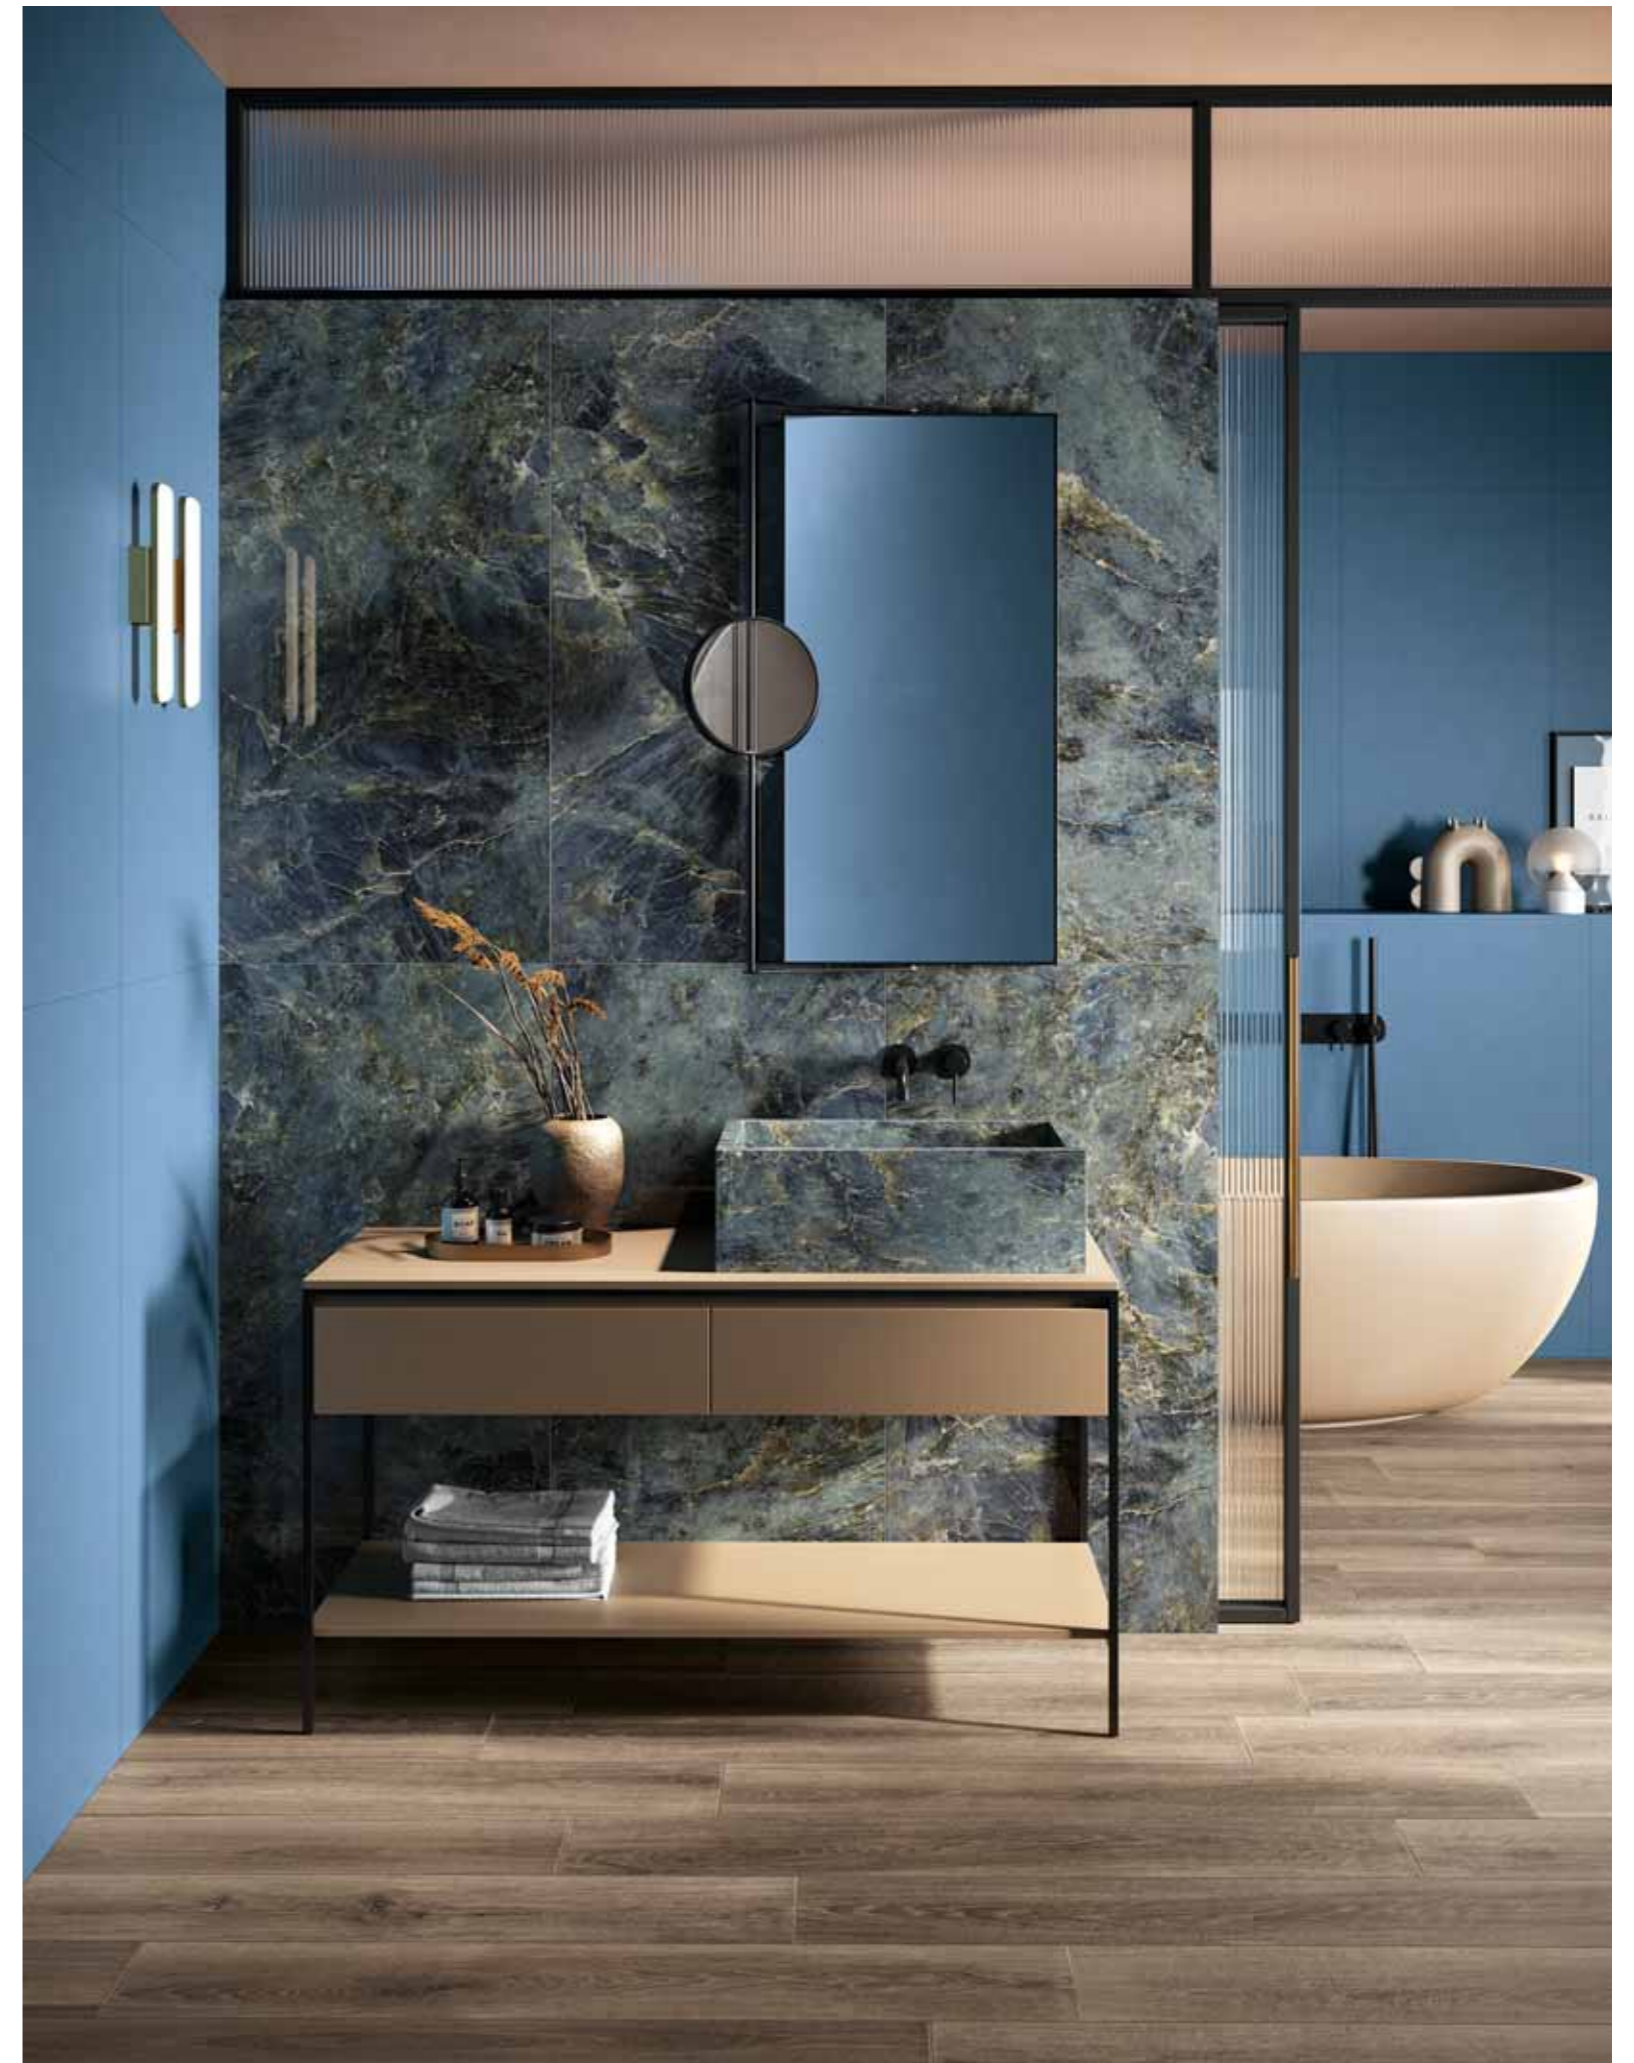

wall
LABRADORITE LUX 60x120
WIDE&STYLE MINI WHALE 60x120

floor
ECO CHIC BROWN 20x170

bathdesign - washbasin
LABRADORITE LUX