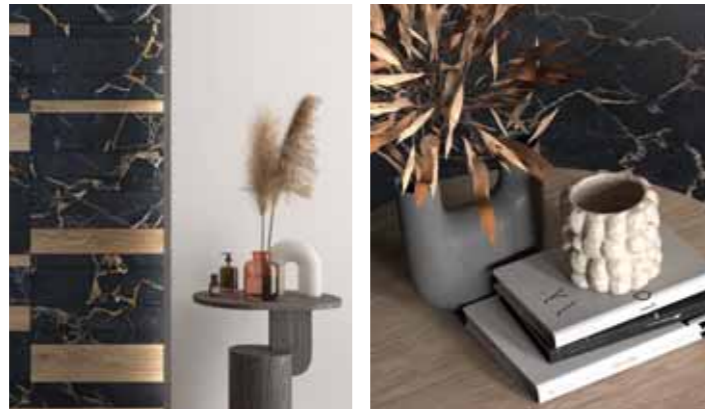

NATURAL STYLE

NATURALEZZA È LA PAROLA D'ORDINE DI QUESTA CASA. RICERCATE VARIETÀ DI MARMO DALLE VENATURE AMBRATE SI FONDONO CON LA PIACEVOLE SENSAZIONE DI CALORE TIPICA DEL LEGNO.

THIS HOME STANDS OUT FOR ITS NATURAL APPEAL. SOPHISTICATED VARIETIES OF MARBLE WITH AMBER VEINS COORDINATE PERFECTLY WITH THE PLEASANT WARMTH OF WOOD.

floor
PORT GOLD NAT 60x120

kitchen and table
ABKSTONE ESSENCE AVANA 6/20 mm
ABKSTONE ICEBERG SOFT 6 mm