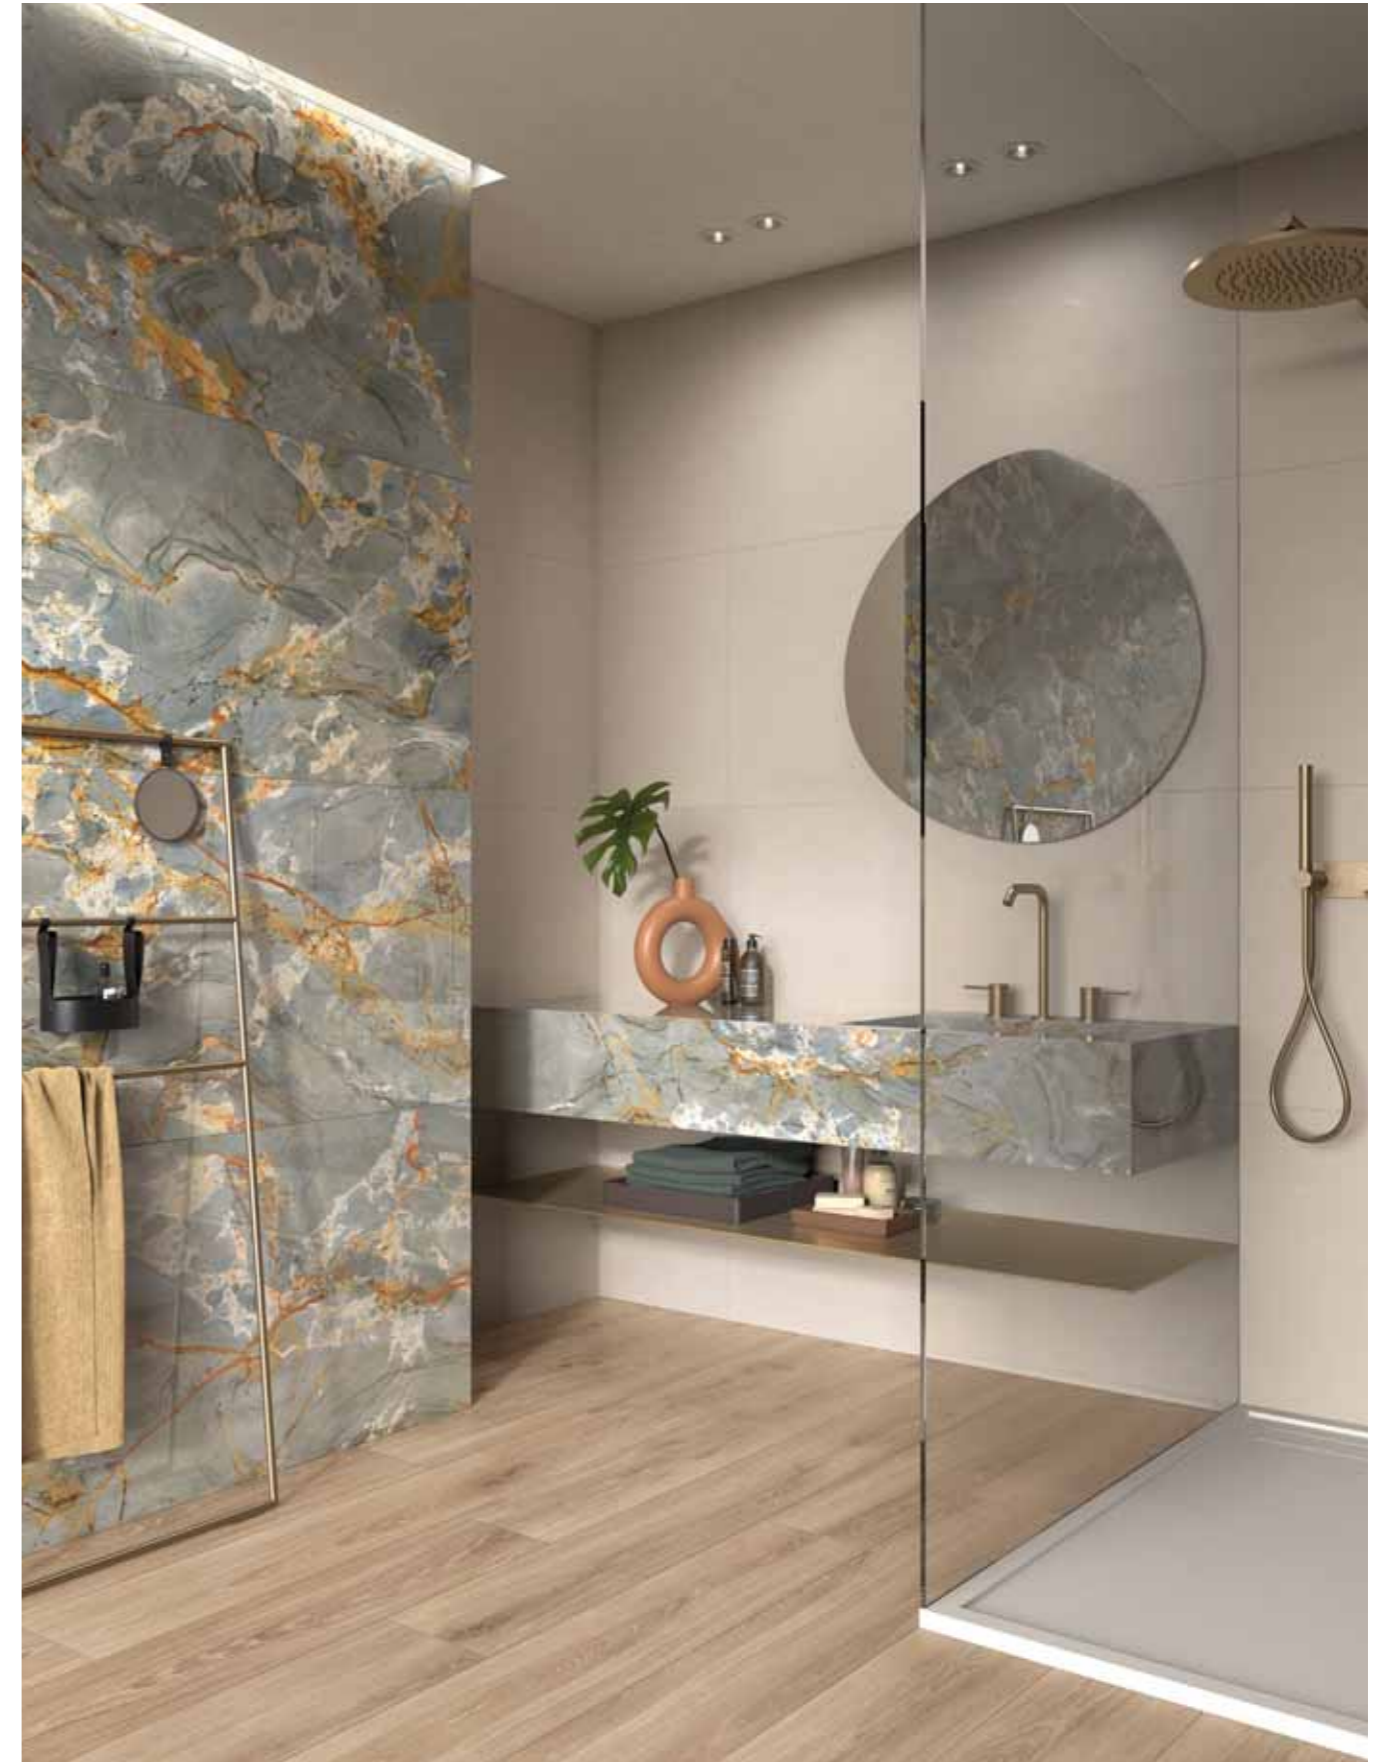

wall
ROMA IMPERIALE LUX 120x280
LAB325 BASE PEARL 120x280

floor
LAB325 BASE PEARL 60x120

bathdesign - washbasin
LAB325 BASE PEARL

wall
ROMA IMPERIALE LUX 60x120
INTERNO 9 RUST 60x120

floor
PLAY DROPS MULTIWHITE 20x20