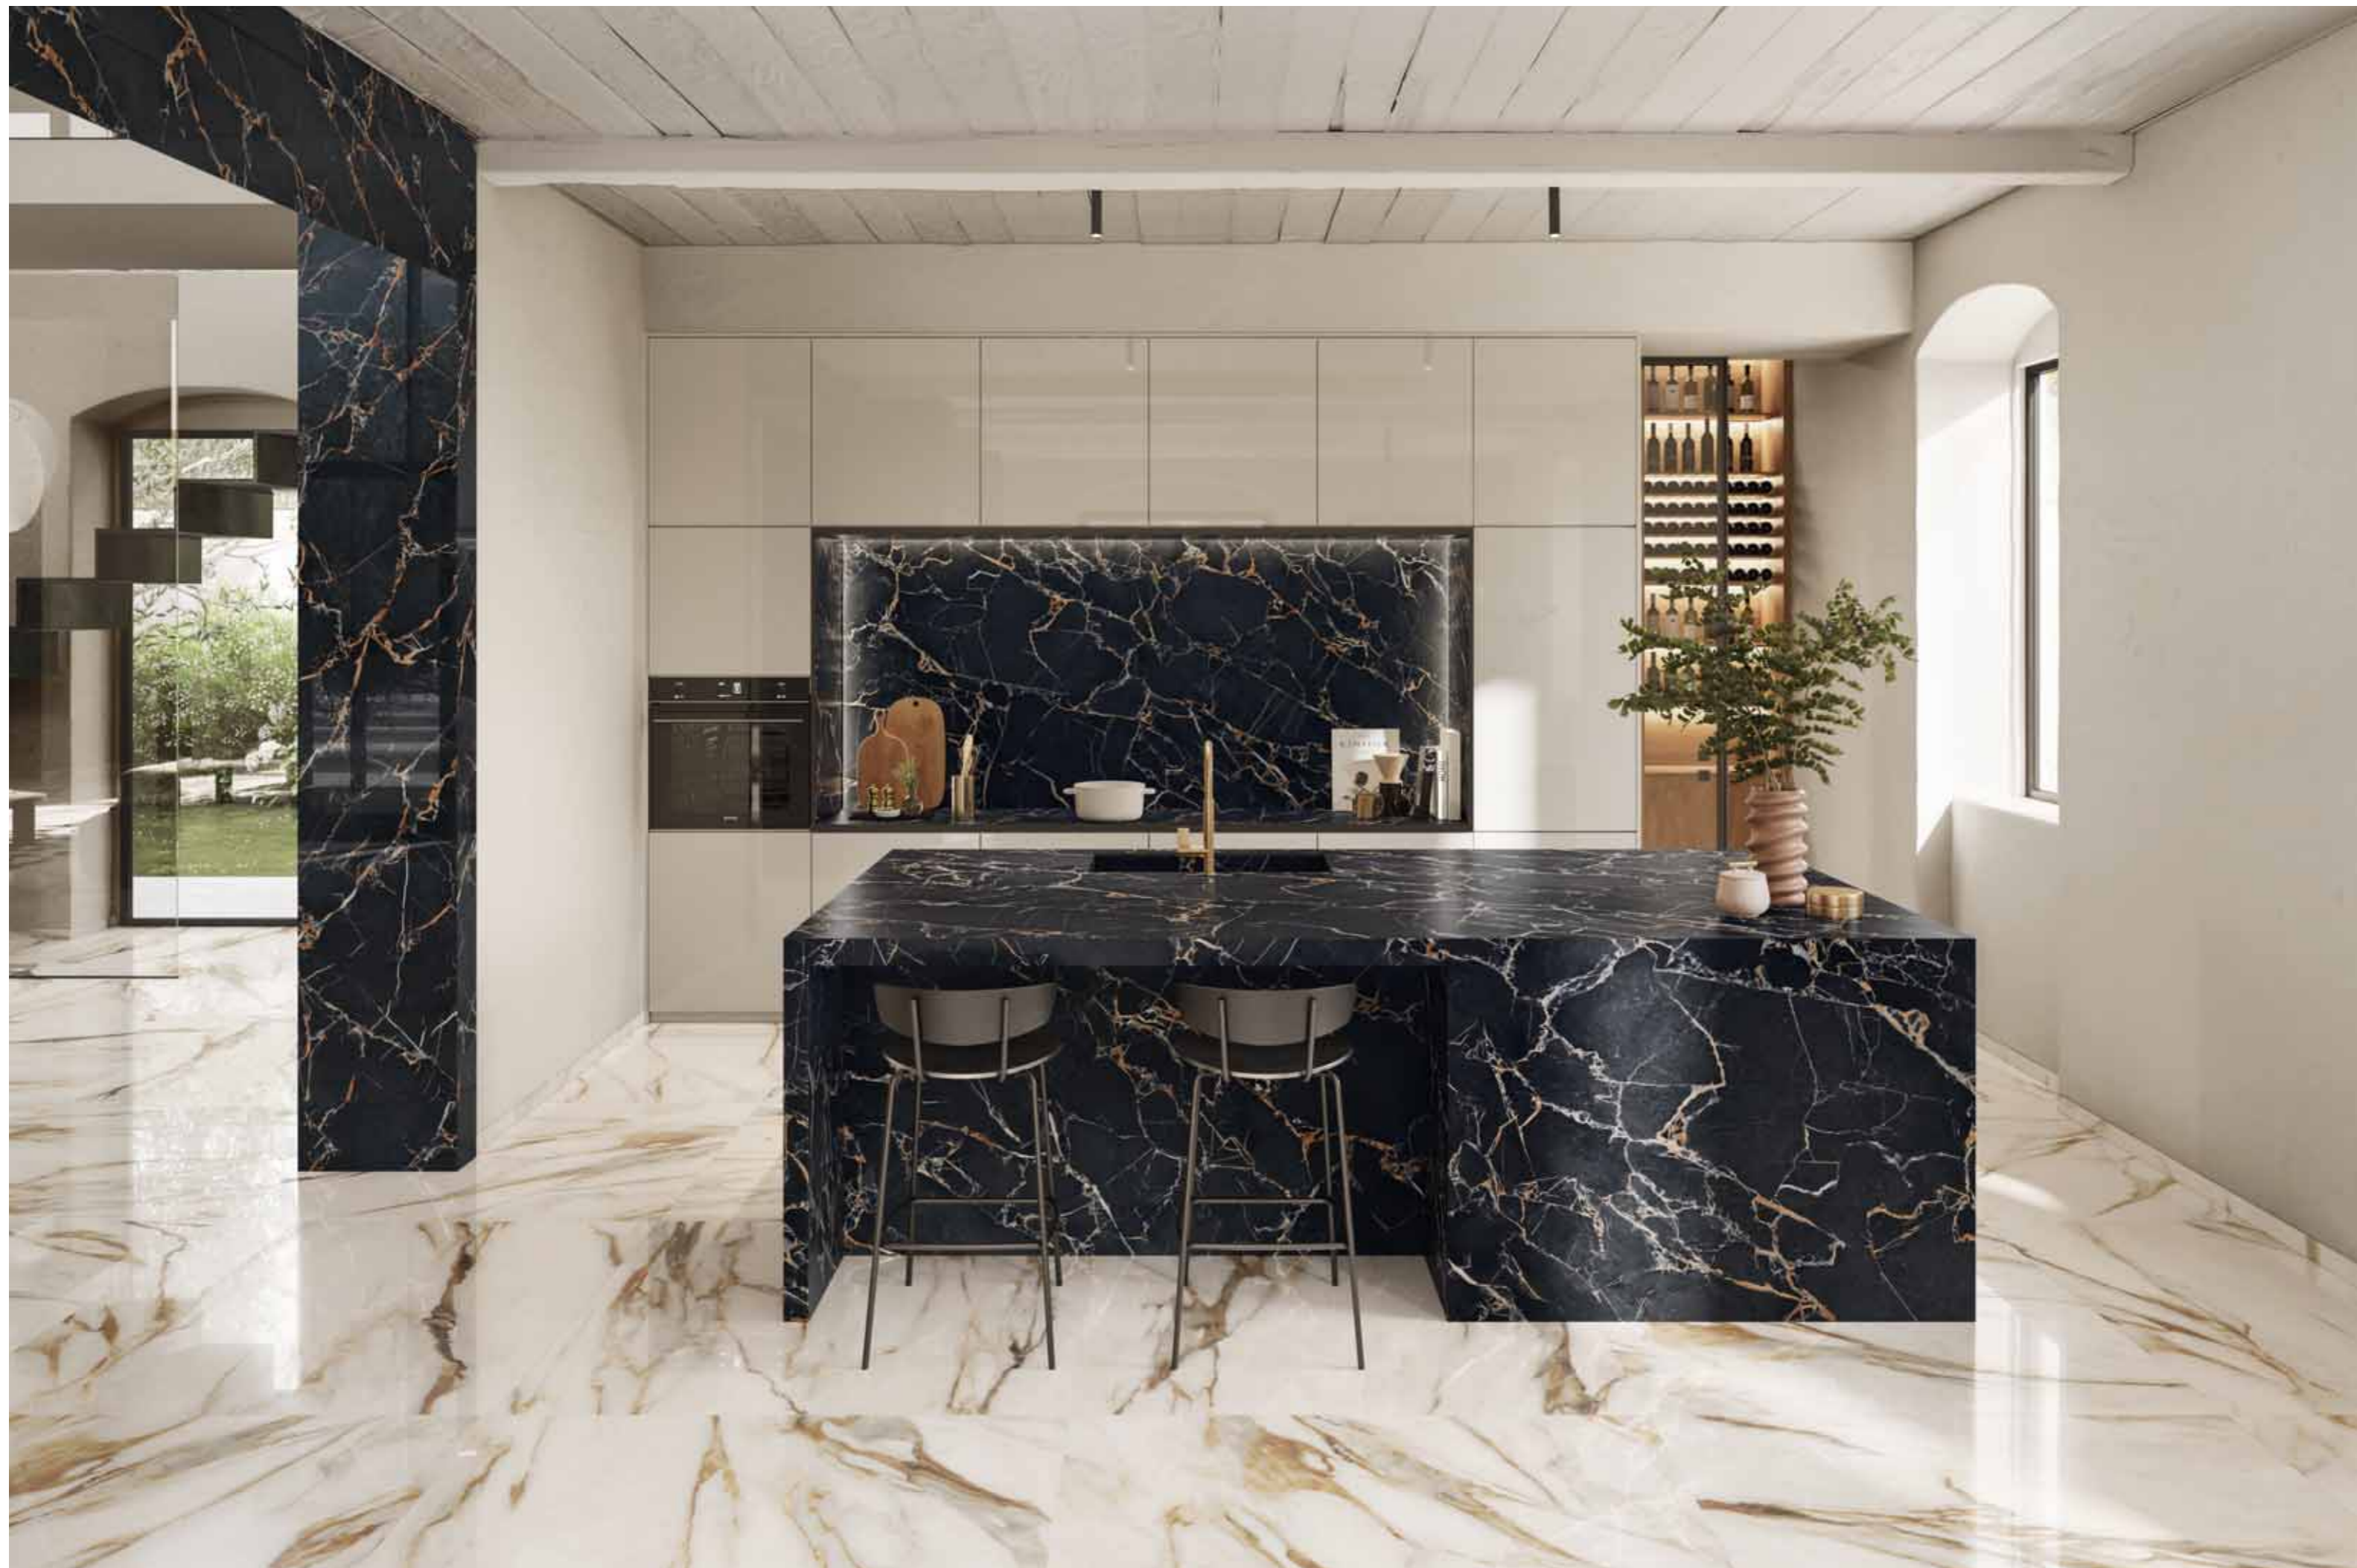

backsplash, countertop and kitchen volume
ABKSTONE PORT GOLD SOFT 12/20 mm

backplash, countertop and kitchen volume
ABKSTONE PORT GOLD SOFT 12/20 mm

floor
CALACATTA VENA ORO LUX 120x120