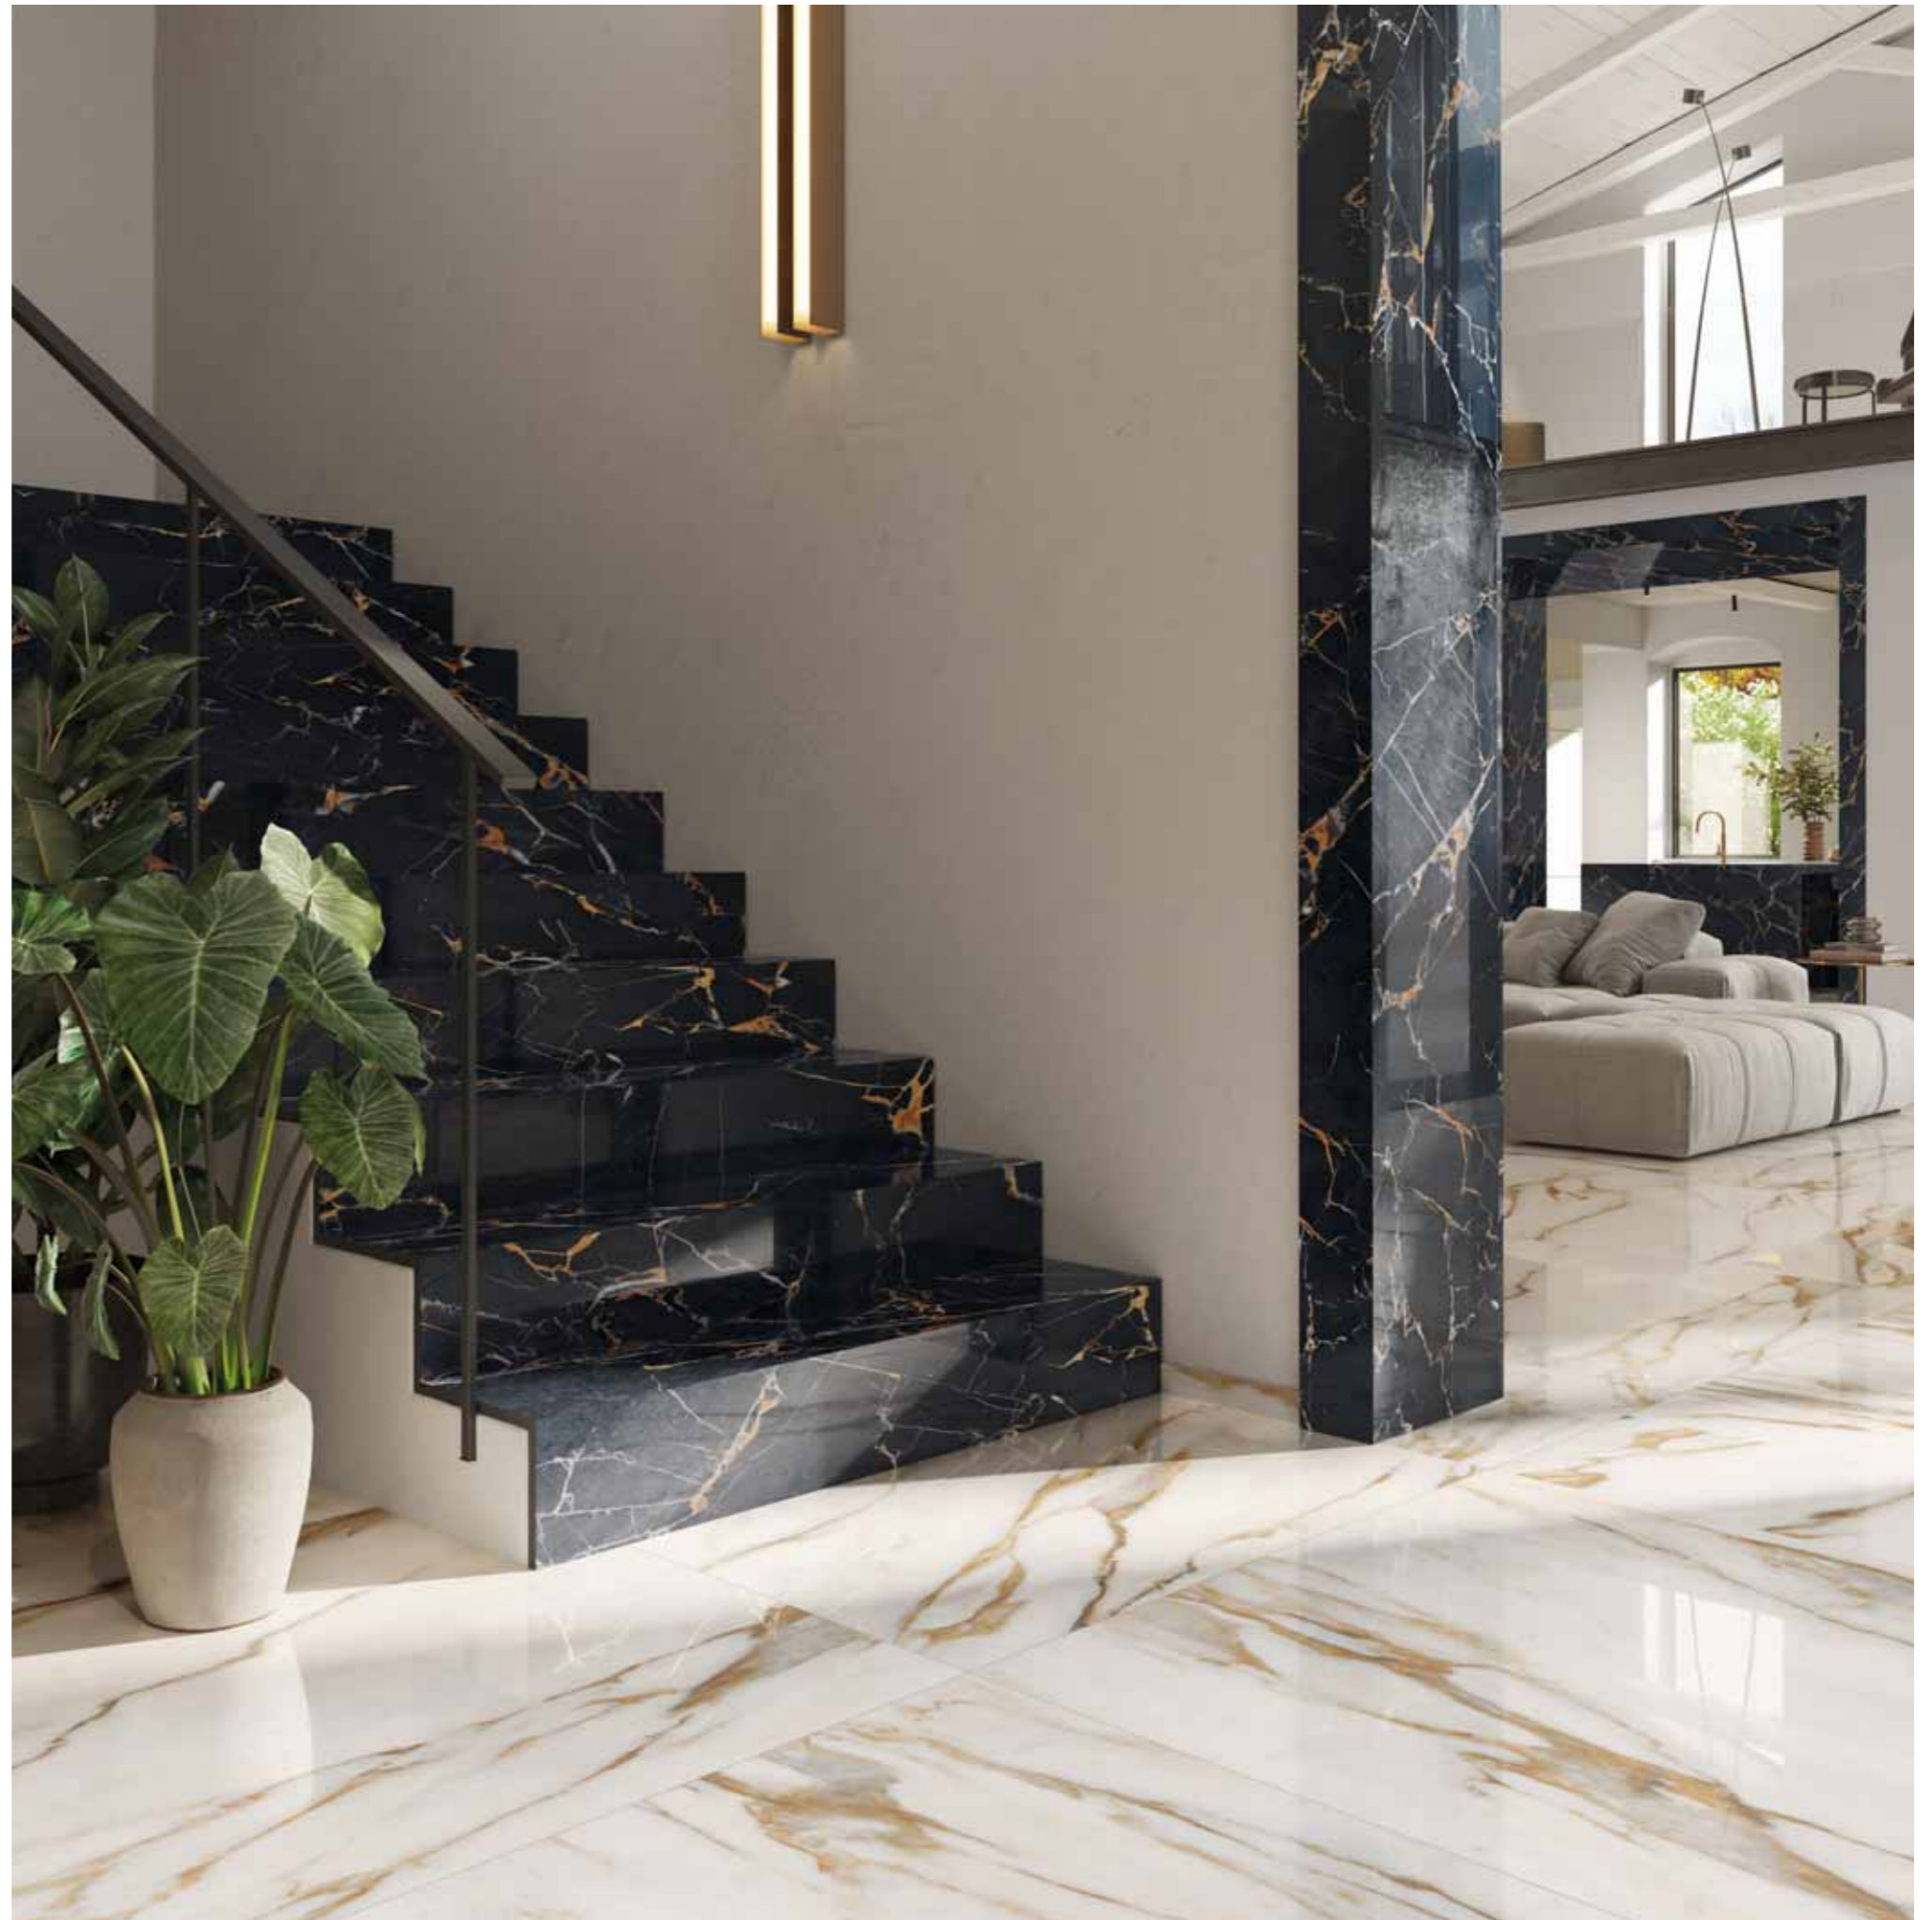

UN PRESTIGIOSO INTERVENTO DI RECUPERO TRASFORMA L'ANTICO CASALE IN VERSILIA IN UN BUEN RETIRO DI LUSO CON VISTA SULLE APUANE.

A PRESTIGIOUS RENOVATION PROJECT HAS TRANSFORMED AN OLD FARMHOUSE IN THE VERSILIA REGION INTO A LUXURY HOLIDAY HOME WITH VIEWS OF THE APUAN ALPS.

floor
CALACATTA VENA ORO LUX 120x120

stair
ABKSTONE PORT GOLD LUX 12 mm