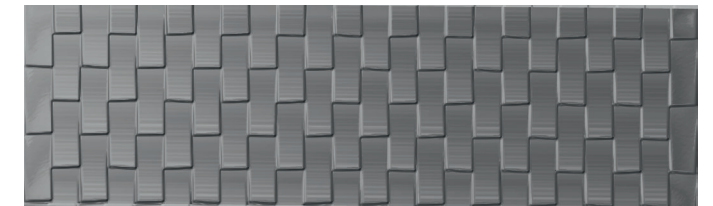

Glaciar Silver Gilt
29,75x99,55 cm - 11,71"x39,19"