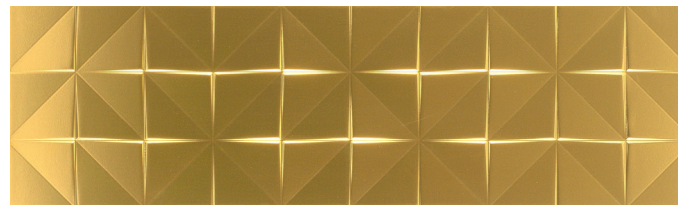

Glimpse Gold Box
29,75x99,55 cm - 11,71"x39,19"