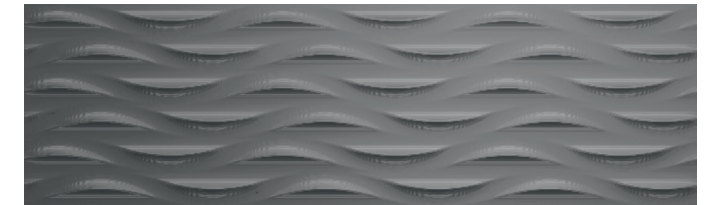

Glaciar Silver Wave
29,75x99,55 cm - 11,71"x39,19"