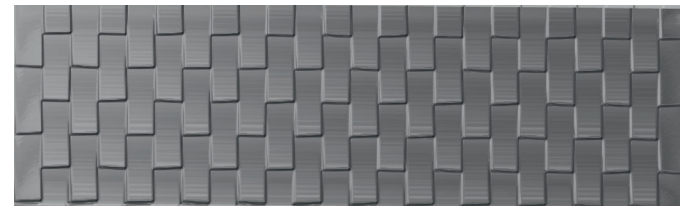

Glimpse Silver Wave
29,75x99,55 cm - 11,71"x39,19"

Glaciar Gold Wave
29,75x99,55 cm - 11,71"x39,19"

Glaciar Silver Wave
29,75x99,55 cm - 11,71"x39,19"

Glimpse Gold Gilt
29,75x99,55 cm - 11,71"x39,19"

Glimpse Silver Gilt
29,75x99,55 cm - 11,71"x39,19"