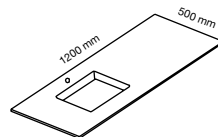

LEFT SINK H15
120X50