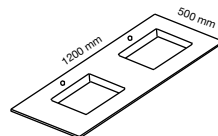

VANITY UNIT SIBEL H35
DOUBLE DRAWER / SINK
120X50X50

INNER DRAWER/ RIGHT SINK H33
60

INNER DRAWER/ LEFT SINK H33
60

LEFT SINK H15
120X50

RIGHT SINK H15
120X50

DOUBLE SINK H37
120X50

* AVAILABLE FRONT COLOURS