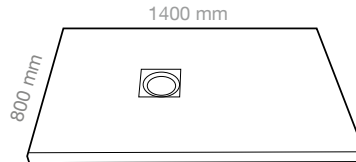

SHOWER TRAY ISLA TORTOLA

SHOWER TRAY ISLA GRAPHITE

SHOWER TRAY ISLA

HOME

SHOWER TRAY ISLA **H10**
900X1200 mm

SHOWER TRAY ISLA **H13**
800X1200 mm

SHOWER TRAY ISLA **H38**
700X1200 mm

SHOWER TRAY ISLA **H11**
900X1400 mm