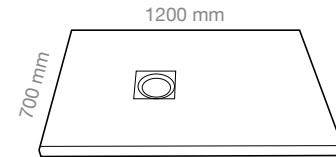

SHOWER TRAY ISLA TORTOLA

SHOWER TRAY ISLA GRAPHITE

SHOWER TRAY ISLA

HOME

SHOWER TRAY ISLA **H10**
900X1200 mm

SHOWER TRAY ISLA **H13**
800X1200 mm

SHOWER TRAY ISLA **H38**
700X1200 mm

SHOWER TRAY ISLA **H11**
900X1400 mm