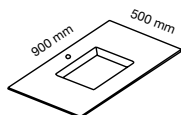

SINK H13
90X50