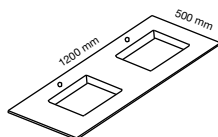

INNER DRAWER/ LEFT SINK H31
120

INNER DRAWER/ CENTER H31
120

RIGHT SINK H15
120X50

LEFT SINK H15
120X50

CENTER SINK H15
120X50

DOUBLE SINK H37
120X50

MIRROR-LED H65
50X120

MIRROR-FRAME H68
SNOW
60X120