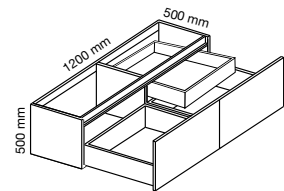

INNER DRAWER H30
90

SINK H13
90X50

MIRROR-LED H64
50X90

MIRROR-FRAME SNOW H67
60X90

VANITY UNIT ALEXIA* H32
DOUBLE DRAWER / SINK
120X50X50

INNER DRAWER/ RIGHT SINK H33
60

INNER DRAWER/ LEFT SINK H33
60

LEFT SINK H15
120X50