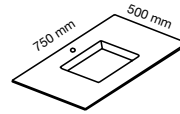

VANITY UNIT ALEXIA
DOUBLE DRAWER / SINK TORTOLA
120X50X50 H32

VANITY UNIT ALEXIA

VANITY UNIT ALEXIA* H2
75X50X50

INNER DRAWER H29
75

SINK H36
75X50

MIRROR-LED H63
50X75

MIRROR-FRAME SNOW H66
60X75

VANITY UNIT ALEXIA* H3
90X50X50