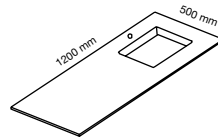

VANITY UNIT SIBEL H35
DOUBLE DRAWER / SINK
120X50X50

INNER DRAWER/ RIGHT SINK H33
60

INNER DRAWER/ LEFT SINK H33
60

LEFT SINK H15
120X50

RIGHT SINK H15
120X50

DOUBLE SINK H37
120X50

* AVAILABLE FRONT COLOURS