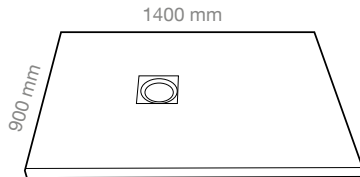

SHOWER TRAY ISLA TORTOLA

SHOWER TRAY ISLA GRAPHITE

SHOWER TRAY ISLA

HOME

SHOWER TRAY ISLA **H10**
900X1200 mm

SHOWER TRAY ISLA **H13**
800X1200 mm

SHOWER TRAY ISLA **H38**
700X1200 mm

SHOWER TRAY ISLA **H11**
900X1400 mm