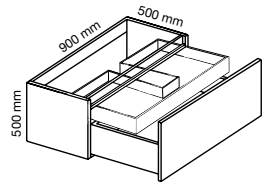

VANITY UNIT ALEXIA
DOUBLE DRAWER / SINK TORTOLA
120X50X50 H32

VANITY UNIT ALEXIA

VANITY UNIT ALEXIA* H2
75X50X50

INNER DRAWER H29
75

SINK H36
75X50

MIRROR-LED H63
50X75

MIRROR-FRAME SNOW H66
60X75

VANITY UNIT ALEXIA* H3
90X50X50