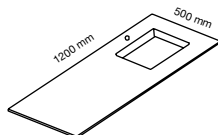

RIGHT SINK H15
120X50