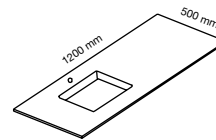

LEFT SINK H15
120X50