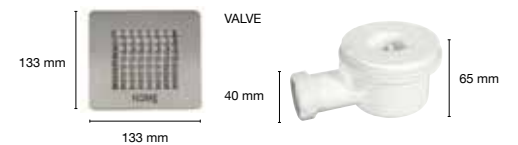

SHOWER TRAY ISLA TORTOLA

SHOWER TRAY ISLA GRAPHITE

SHOWER TRAY ISLA

HOME

SHOWER TRAY ISLA **H10**
900X1200 mm

SHOWER TRAY ISLA **H13**
800X1200 mm

SHOWER TRAY ISLA **H38**
700X1200 mm

SHOWER TRAY ISLA **H11**
900X1400 mm