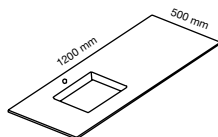

LEFT SINK H15
120X50