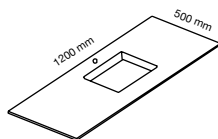

INNER DRAWER/ LEFT SINK H31
120

INNER DRAWER/ CENTER H31
120

RIGHT SINK H15
120X50

LEFT SINK H15
120X50

CENTER SINK H15
120X50

DOUBLE SINK H37
120X50

MIRROR-LED H65
50X120

MIRROR-FRAME H68
SNOW
60X120