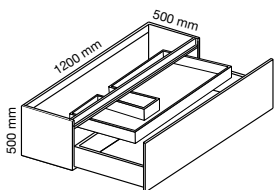

SNOW GREY SLATEGREY GRAPHITE

BEIGE EARTH TORTOLA

VANITY UNIT SIBEL
120X50X50 H3

INNER DRAWER/ RIGHT SINK
120 H31

INNER DRAWER/ LEFT SINK
120 H31

INNER DRAWER/ CENTER
120 H31

RIGHT SINK
120X50 H15

LEFT SINK
120X50 H15