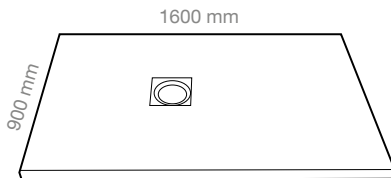

SHOWER TRAY ISLA **H12**
900X1600 mm