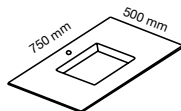

VANITY UNIT SIBEL TORTOLA
H2
90X50X50

VANITY UNIT SIBEL TORTOLA
H3
120X50X50

VANITY UNIT SIBEL
DOUBLE DRAWER / SINK TORTOLA
120X50X50 H32

VANITY UNIT SIBEL

VANITY UNIT SIBEL H34
75X50X50

INNER DRAWER H29
75