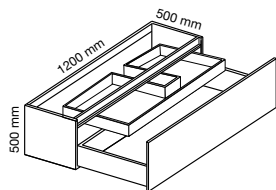

INNER DRAWER/ CENTER H31
120