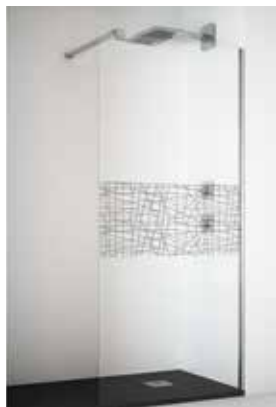

BAHAMAS / FIXED SHOWER SCREENS / ENCLOSURES DECORS

BAHAMAS SHOWER SCREEN
DECOR PRODIGY (2)