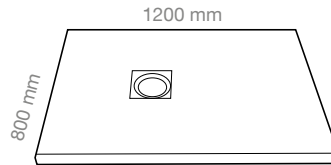

SHOWER TRAY ISLA TORTOLA

SHOWER TRAY ISLA GRAPHITE

SHOWER TRAY ISLA

HOME

SHOWER TRAY ISLA **H10**
900X1200 mm

SHOWER TRAY ISLA **H13**
800X1200 mm

SHOWER TRAY ISLA **H38**
700X1200 mm

SHOWER TRAY ISLA **H11**
900X1400 mm