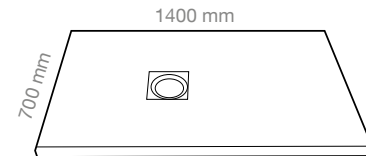

SHOWER TRAY ISLA **H39**
700X1400 mm