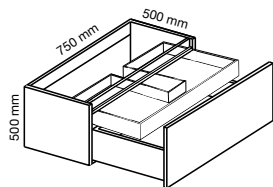

VANITY UNIT SIBEL TORTOLA
H2
90X50X50

VANITY UNIT SIBEL TORTOLA
H3
120X50X50

VANITY UNIT SIBEL
DOUBLE DRAWER / SINK TORTOLA
120X50X50 H32

VANITY UNIT SIBEL

VANITY UNIT SIBEL H34
75X50X50

INNER DRAWER H29
75