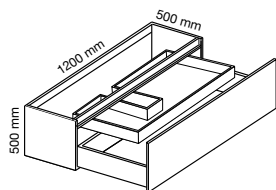

INNER DRAWER/ LEFT SINK H31
120