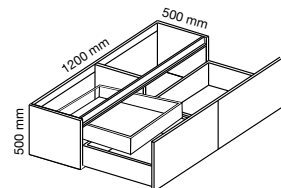

INNER DRAWER/ LEFT SINK H33
60