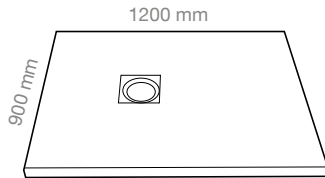

SHOWER TRAY ISLA TORTOLA

SHOWER TRAY ISLA GRAPHITE

SHOWER TRAY ISLA

HOME

SHOWER TRAY ISLA **H10**
900X1200 mm

SHOWER TRAY ISLA **H13**
800X1200 mm

SHOWER TRAY ISLA **H38**
700X1200 mm

SHOWER TRAY ISLA **H11**
900X1400 mm