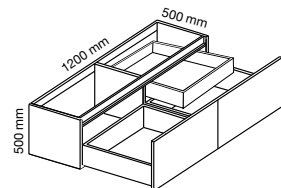

INNER DRAWER/ RIGHT SINK H33
60