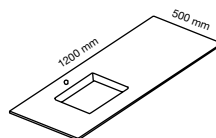

SNOW GREY SLATEGREY GRAPHITE

BEIGE EARTH TORTOLA

VANITY UNIT SIBEL
120X50X50 H3

INNER DRAWER/ RIGHT SINK
120 H31

INNER DRAWER/ LEFT SINK
120 H31

INNER DRAWER/ CENTER
120 H31

RIGHT SINK
120X50 H15

LEFT SINK
120X50 H15