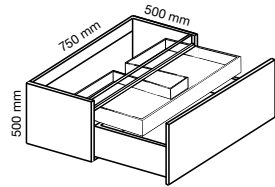

INNER DRAWER H29
75