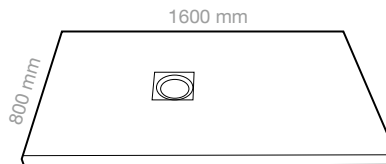

SHOWER TRAY ISLA **H15**
800X1600 mm