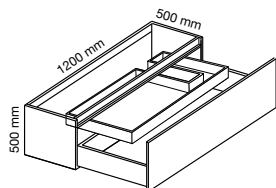

INNER DRAWER/ RIGHT SINK H31
120