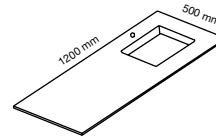

RIGHT SINK H15
120X50