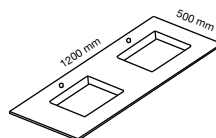

DOUBLE SINK
120X50 H37