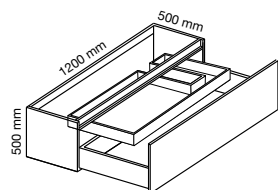

INNER DRAWER/ RIGHT SINK
120 H31