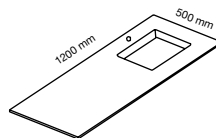

SNOW GREY SLATEGREY GRAPHITE

BEIGE EARTH TORTOLA

VANITY UNIT SIBEL
120X50X50 H3

INNER DRAWER/ RIGHT SINK
120 H31

INNER DRAWER/ LEFT SINK
120 H31

INNER DRAWER/ CENTER
120 H31

RIGHT SINK
120X50 H15

LEFT SINK
120X50 H15