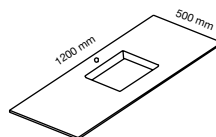

SNOW GREY SLATEGREY GRAPHITE

BEIGE EARTH TORTOLA

VANITY UNIT SIBEL
120X50X50 H3

INNER DRAWER/ RIGHT SINK
120 H31

INNER DRAWER/ LEFT SINK
120 H31

INNER DRAWER/ CENTER
120 H31

RIGHT SINK
120X50 H15

LEFT SINK
120X50 H15