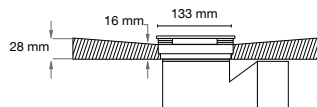

SHOWER TRAY ISLA **H14**
800X1400 mm

SHOWER TRAY ISLA **H39**
700X1400 mm

SHOWER TRAY ISLA **H12**
900X1600 mm

SHOWER TRAY ISLA **H15**
800X1600 mm

SHOWER TRAY ISLA **H40**
700X1600 mm

TESTS EXECUTED	METHOD OF TEST	RESULTS
URY (VALUE OF THE RESISTANCE AGAINST SLIPPING WITHOUT CLEANING)	UNE-EN 12633:2003	53
LEVEL OF SLIPPERINESS*		CLASS 3