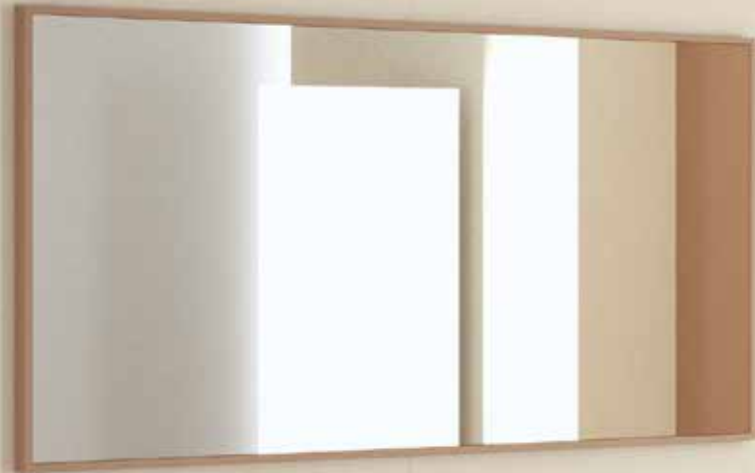

HOME TORTOLA
45X45

HOME TORTOLA
20X60

DECOR ARUBA BEIGE II
20X60

MIRROR-FRAME TÓRTOTA
60X120

MAURICIO SHOWER SCREEN CORNER
DECOR ARUBA (2) BEIGE

VANITY UNIT ALEXIA
DOUBLE DRAWER / SINK
TORTOLA
120X50X50

SHOWER TRAY ISLA BEIGE