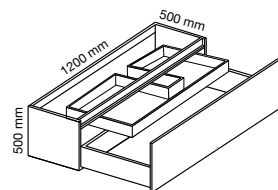

INNER DRAWER/ CENTER
120 H31