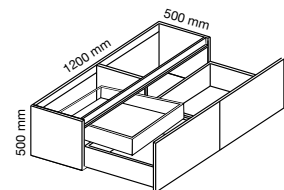

INNER DRAWER H30
90

SINK H13
90X50

MIRROR-LED H64
50X90

MIRROR-FRAME SNOW H67
60X90

VANITY UNIT ALEXIA* H32
DOUBLE DRAWER / SINK
120X50X50

INNER DRAWER/ RIGHT SINK H33
60

INNER DRAWER/ LEFT SINK H33
60

LEFT SINK H15
120X50