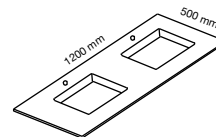

DOUBLE SINK H37
120X50