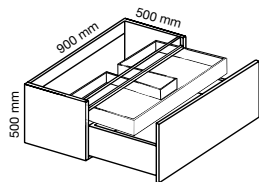

INNER DRAWER H30
90