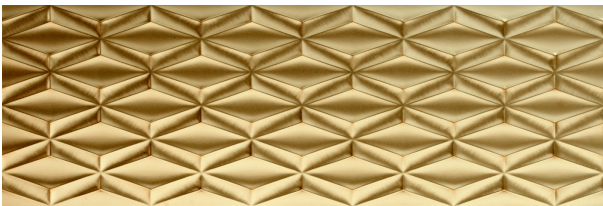

Mixing

Mixing Ivory
29,75x89,46 cm - 11,71"x35,22"
G-3230

Mixing Ivory Rhombus
29,75x89,46 cm - 11,71"x35,22"
G-3258

Mixing Ivory Mosaico 5x5
29,75x29,75 cm
11,71"x11,71"
G-3700

Neutral Gold Rhombus
29,75x89,46 cm - 11,71"x35,22"
G-2465

Main Gold - Silver - Walnut - Grey Lista
1,5x89,46 cm - 0,59"x35,22"
G-2131

Rail Walnut Lista
2x89,46 cm - 0,79"x35,22"
G-2143

Vita Mate Lista
1,5x89,46 cm - 0,79"x35,22"
G-2091

Mixing Grey
29,75x89,46 cm - 11,71"x35,22"
G-3230

Mixing Grey Rhombus
29,75x89,46 cm - 11,71"x35,22"
G-3258

Mixing Grey Mosaico 5x5
29,75x29,75 cm
11,71"x11,71"
G-3700

Neutral Silver Rhombus
29,75x89,46 cm - 11,71"x35,22"
G-2465

Neutral Copper Rhombus
29,75x89,46 cm - 11,71"x35,22"
G-2465

*Side View Corner 30 /
Perfil Corner 30

Corner 30*
2x29,75 cm
0,79"x11,71"
G-2085

* available in all colours of collection /
disponible en todos los colores de la colección

Content of recycled material
Contenido de material reciclado