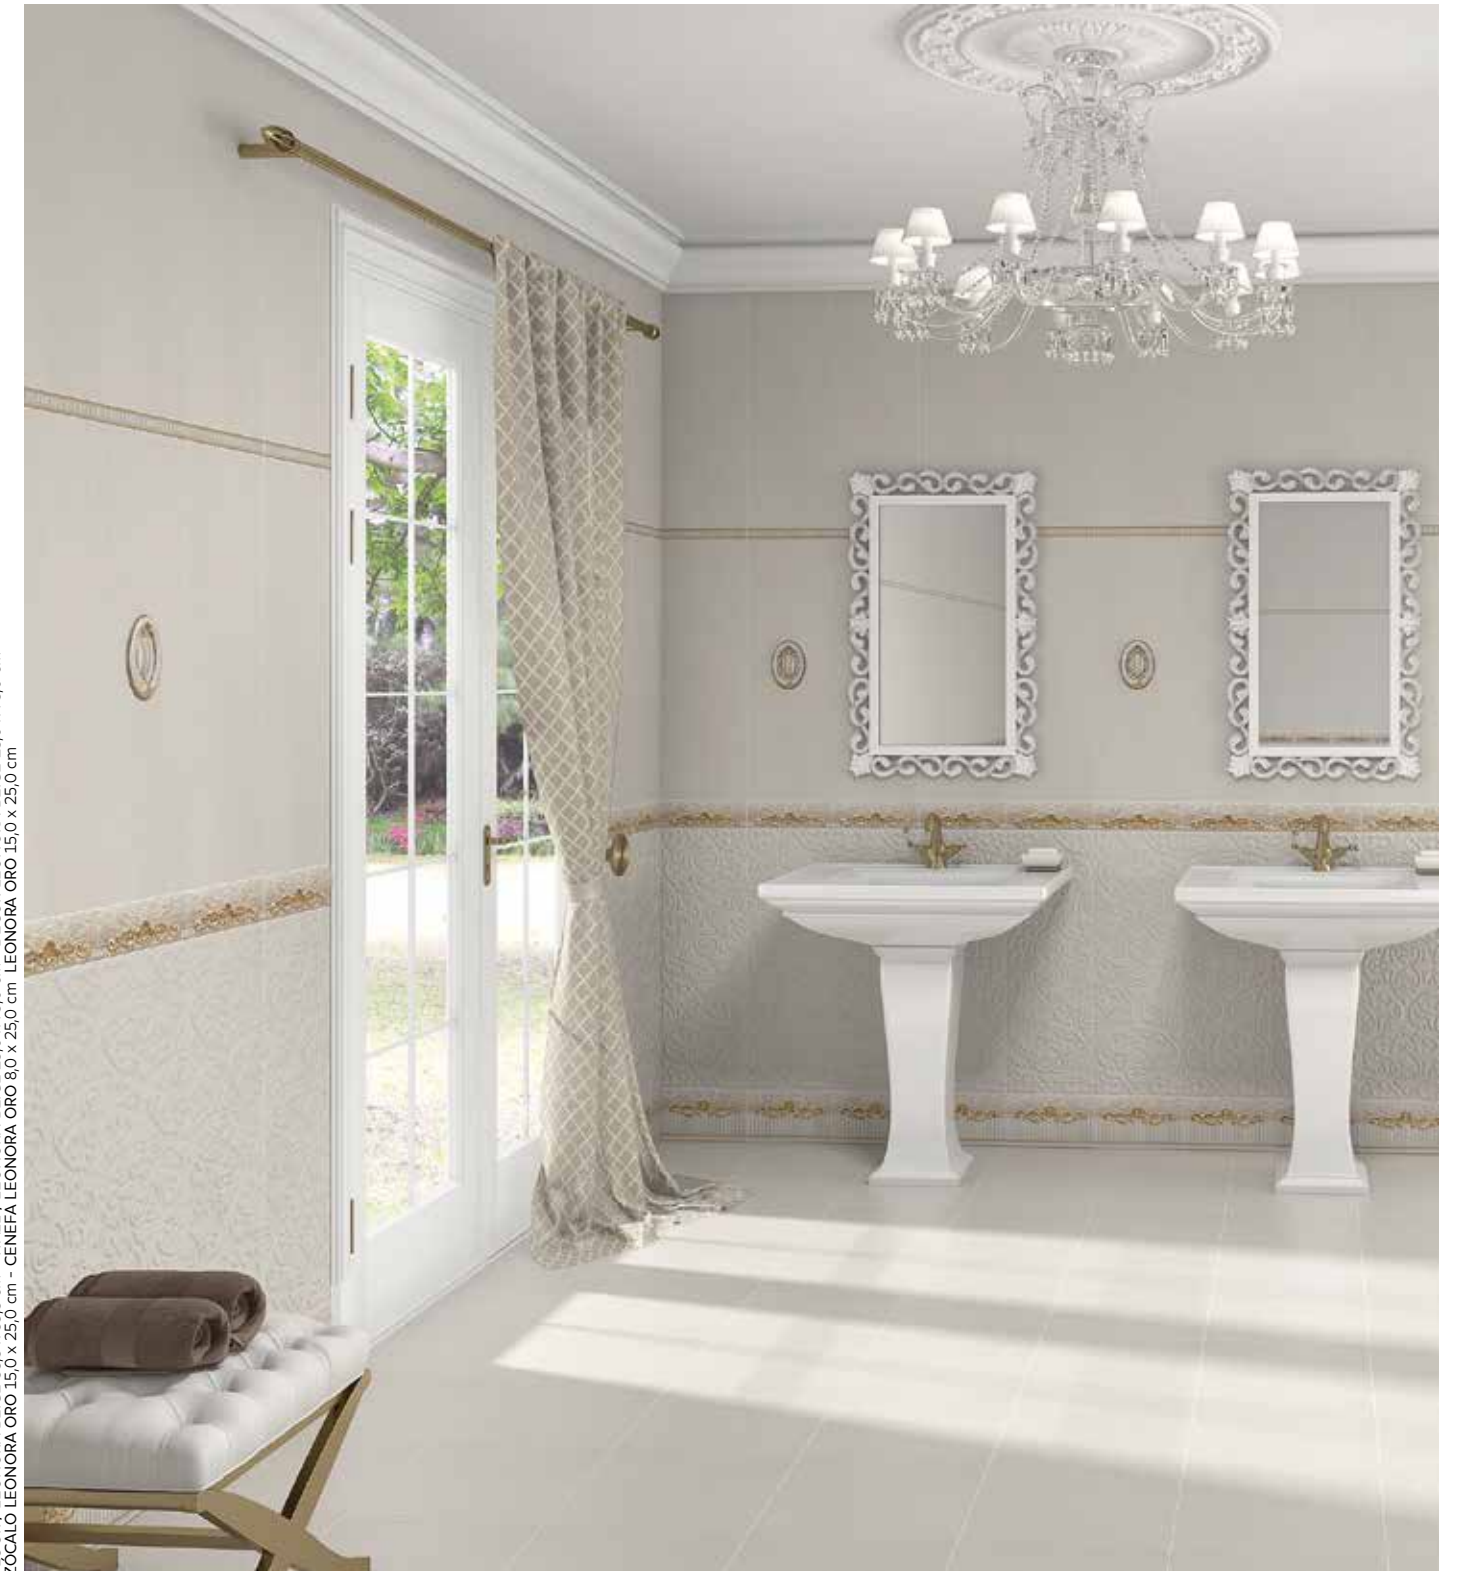

FLOOR / LEONORA BEIGE 33,3 x 33,3 cm - WALL / LEONORA BEIGE 25,0 x 75,0 cm - DECOR LEONORA BEIGE 25,0 x 75,0 cm - ZÓCALO LEONORA ORO 15,0 x 25,0 cm - CENEFA LEONORA ORO 8,0 x 25,0 cm - LEONORA ORO 15,0 x 25,0 cm