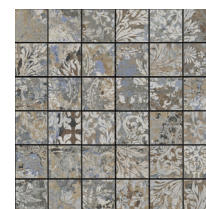

Carpet Vestige Nat. Mos. 5x5
29,75x29,75 cm
11,71"x11,71"

G-3558