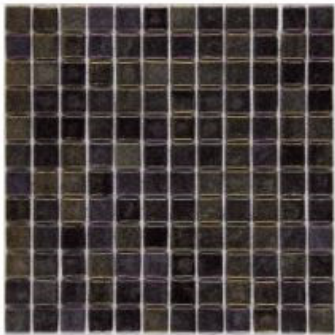

NACARE AZUL

NACARE GOLD

NACARE GRIS

NACARE MIX-1

NACARE MIX-2

NACARE PERLA

NACARE VERDE

NACARE VIOLETA

SERIES
COLLECTION DESIGN

🕒 **Size mesh:** 31.6 x 31.6 cm

🕒 **Size tile:** 2.5 x 2.5 cm

Features:

Pearlised effect