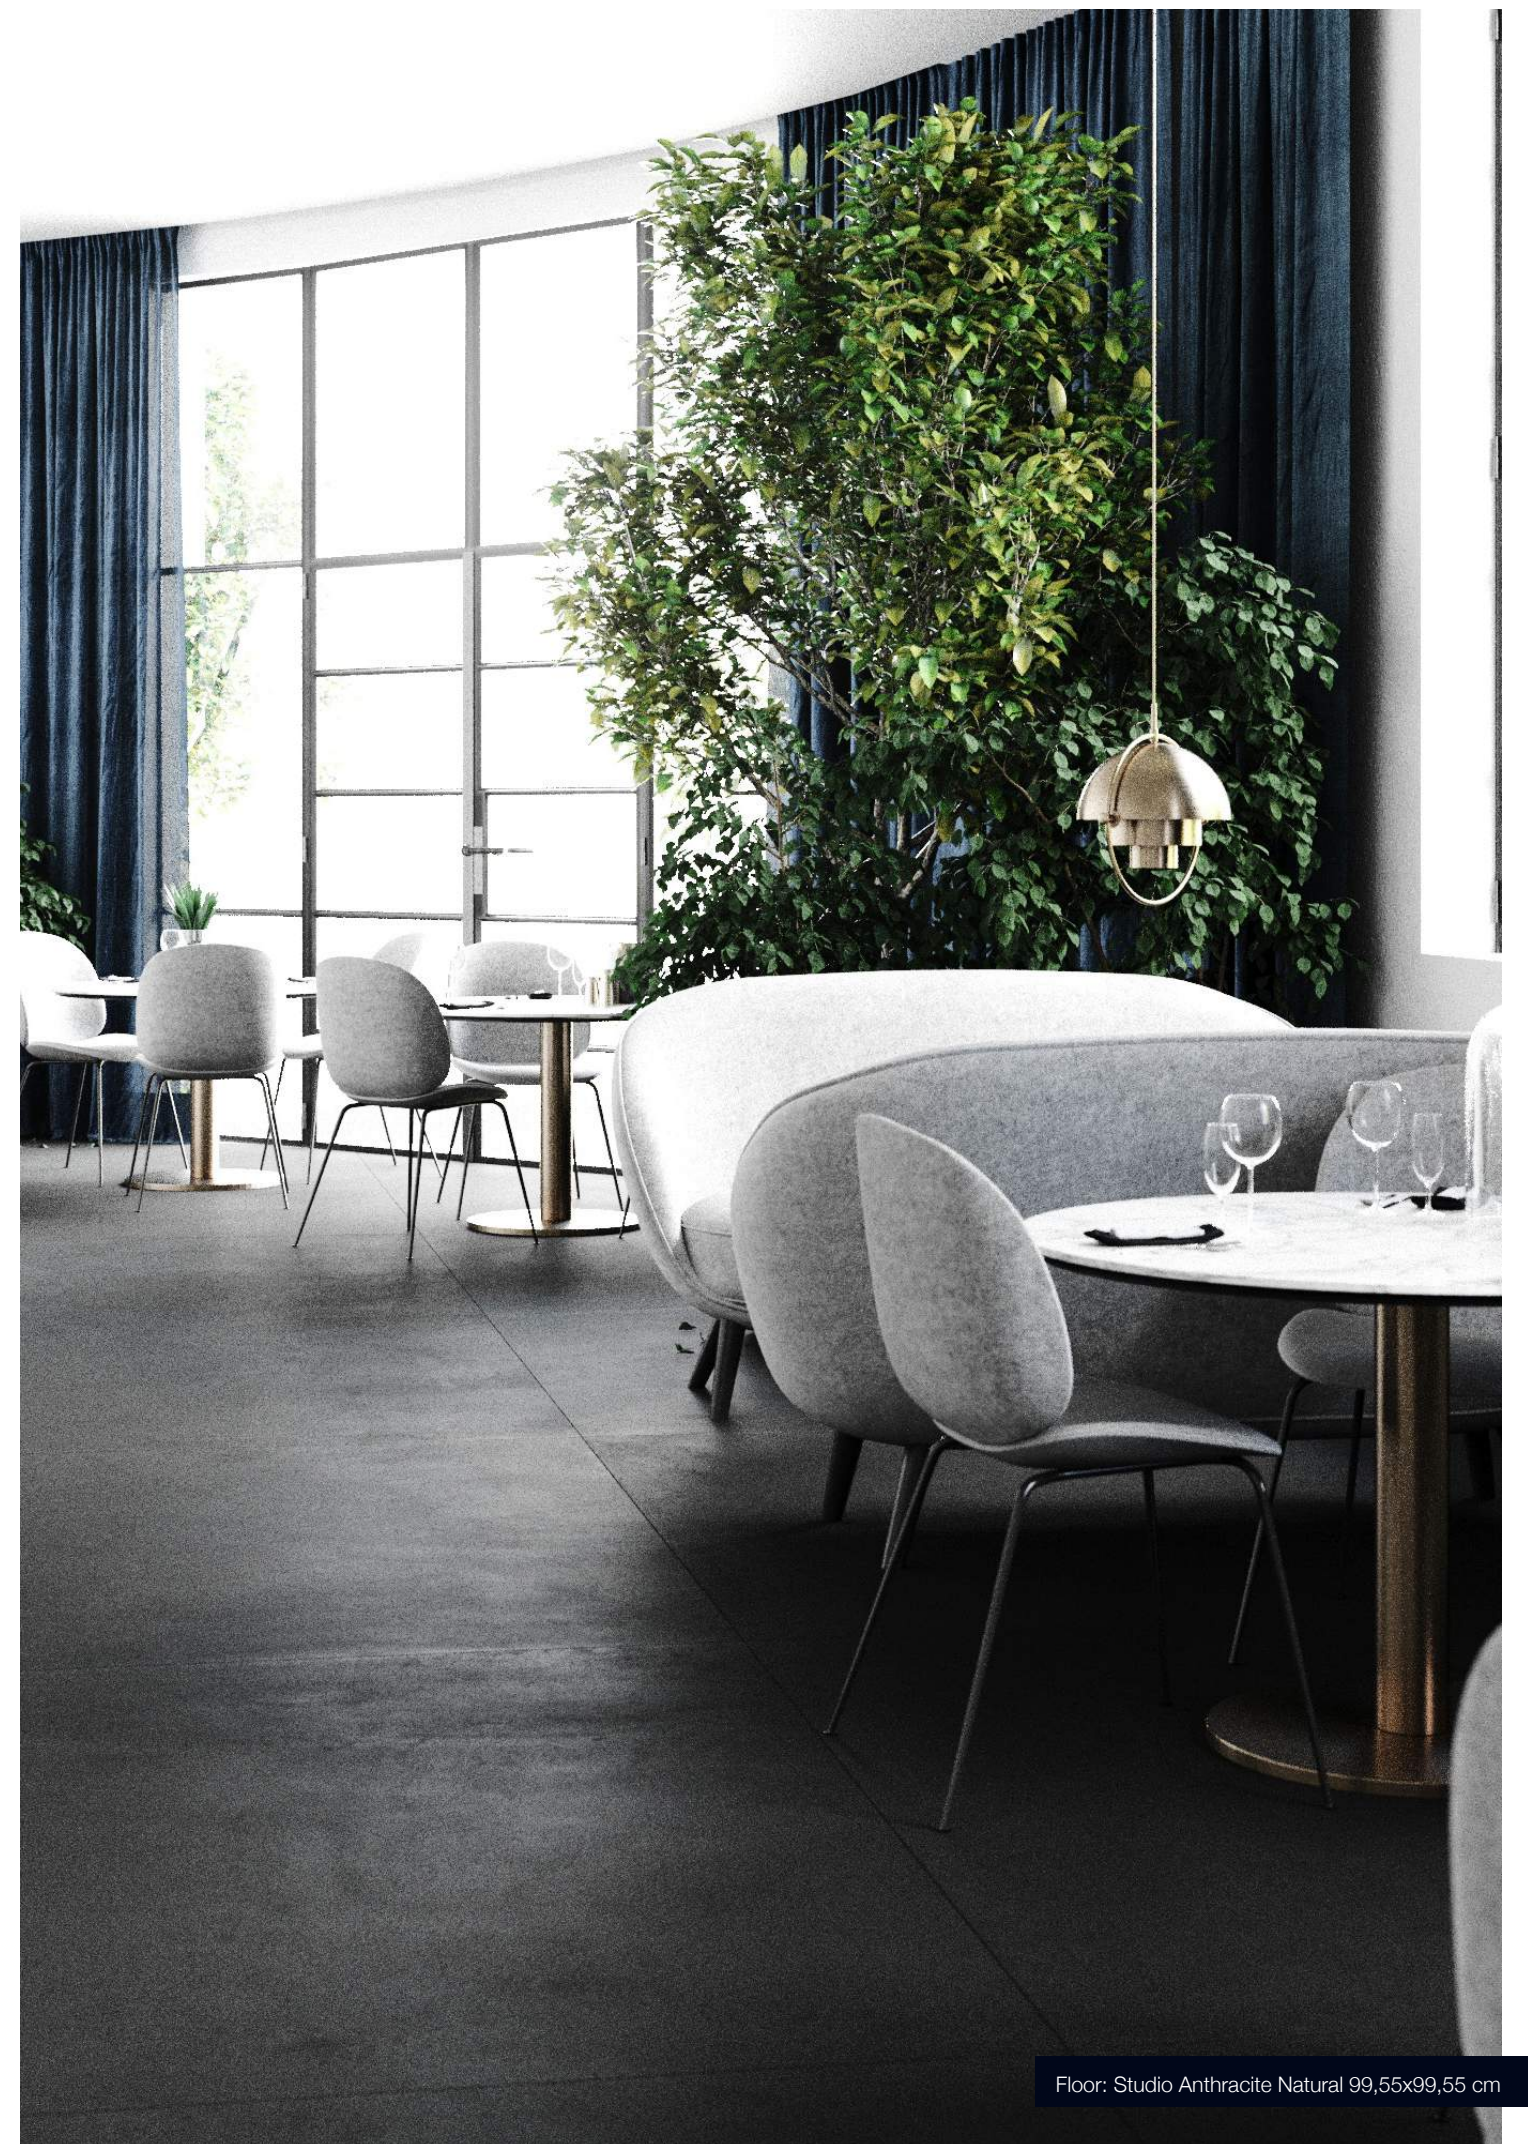

Floor: Studio Anthracite Natural 99,55x99,55 cm