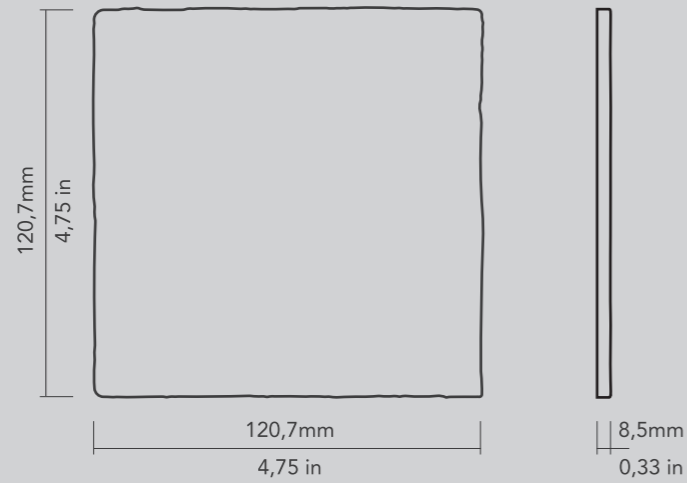

**GEA &
GEA CARVED**