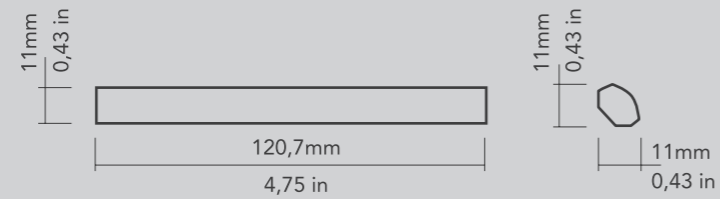

**GEA ROUNDED
EDGE**

Model	Size (in)	Pieces/box	lb/box	sq ft/box	Box/pallet	sq ft/pallet
Gea	4.7"x4.7"	37	20.76 lb	5.834 sq ft	102	595.068 sq ft
Gea Carved	4.7"x4.7"	37	22.824 lb	5.834 sq ft	102	595.068 sq ft
Gea Rounded Edge	0.43"x4.7"	10	0.52 lb	3.97 ft	200	794 ft

Modelo Model	Tamaño (cm) Size (cm)	Piezas/caja Pieces/box	Kg/caja kg/box	m²/caja m²/box	Cajas/palet Box/pallet	m²/palet m²/pallet
Gea	12x12 cm	37	9,42 kg	0,542 m²	102	55,284 m²
Gea Carved	12x12 cm	37	10,353 kg	0,542 m²	102	55,284 m²
Gea Rounded Edge	1,1x12	10	0,235 kg	1,21 m	200	242 m