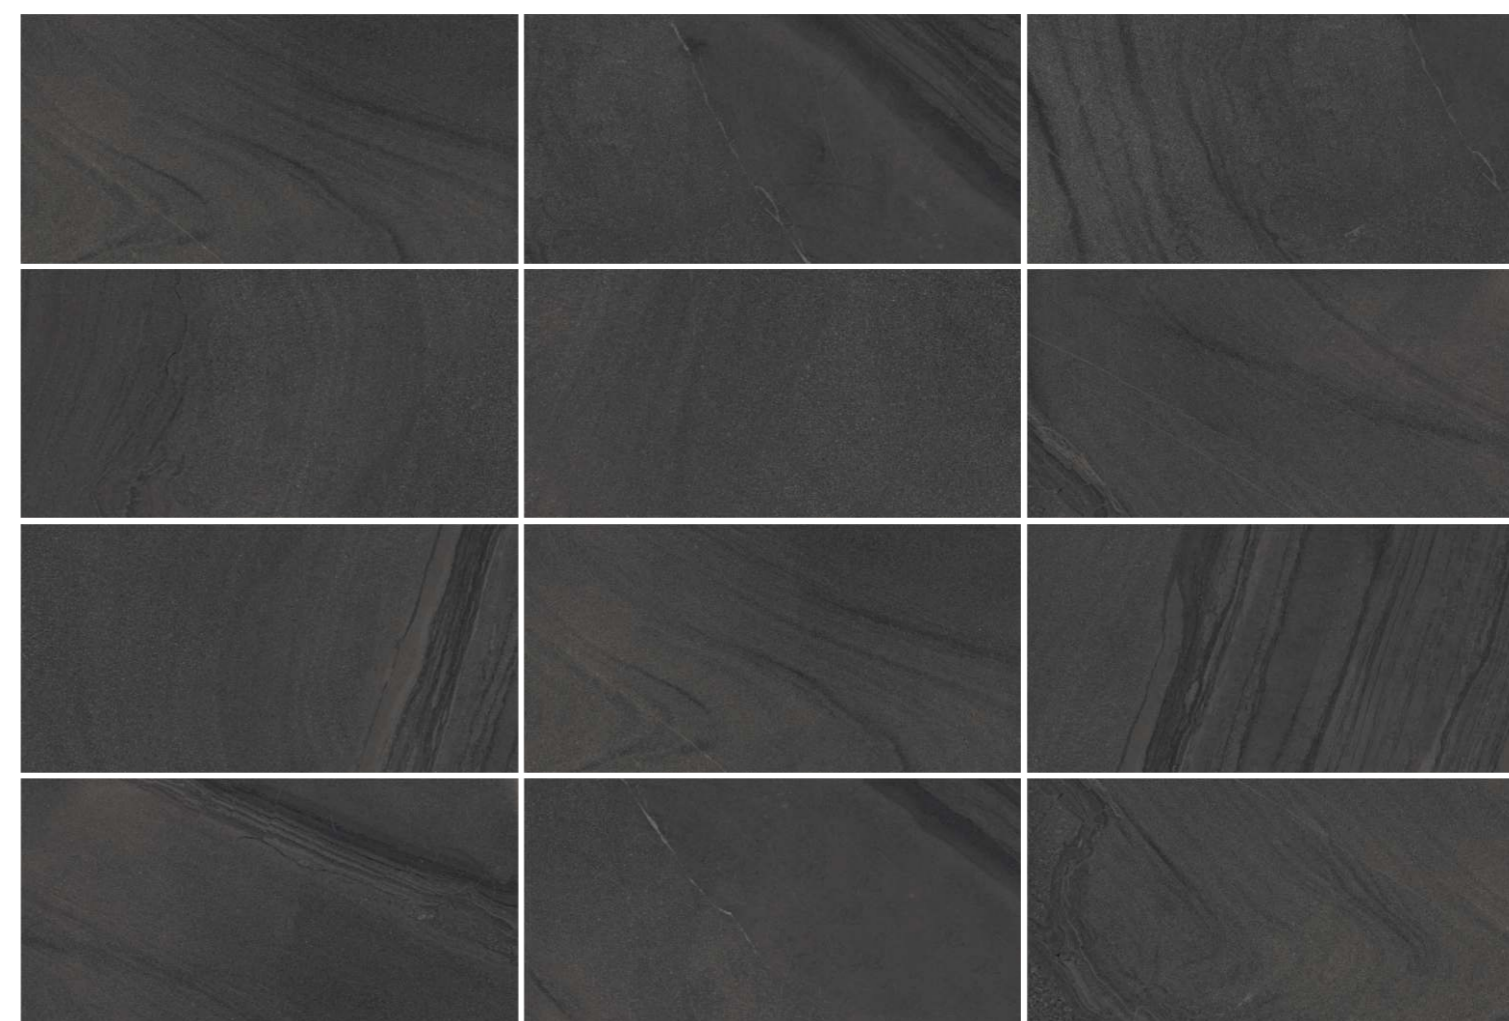

6
(Colors)

3
(sizes)

THICKNESS
9MM
FINISH
MATT

300X
600MM

THICKNESS
9MM
FINISH
MATT

600X
600MM

THICKNESS
9MM
FINISH
MATT

600X
1200MM

12
(Randoms)

BOSTON
NERO