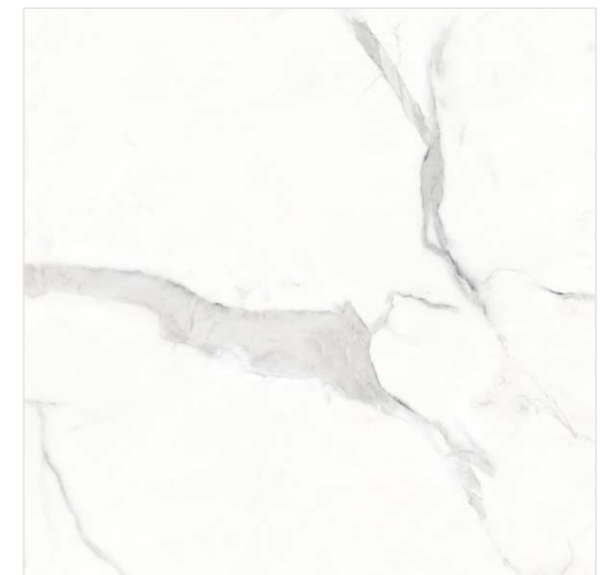

600X600MM / 60X60CM / 2X2FT