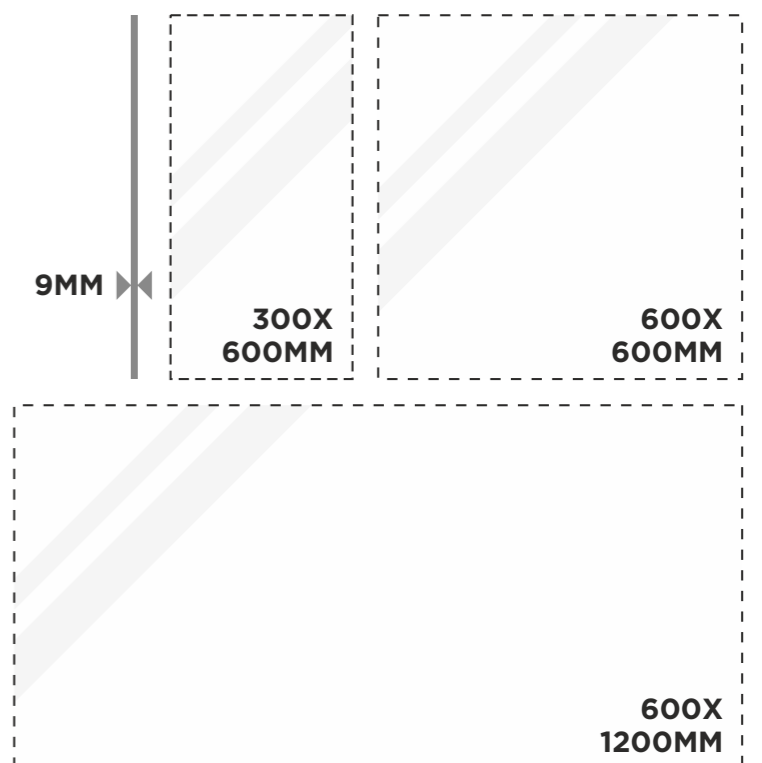

SOLUTION TO ALL YOUR DESIGN NEEDS.

Geo Gres offers a complete solution for porcelain floors and walls that consist of excellent technical performance and unique aesthetic appeal.

The variety and complete range of Geo Gres porcelain meets your needs of contemporary planning for indoor and outdoor design solution.