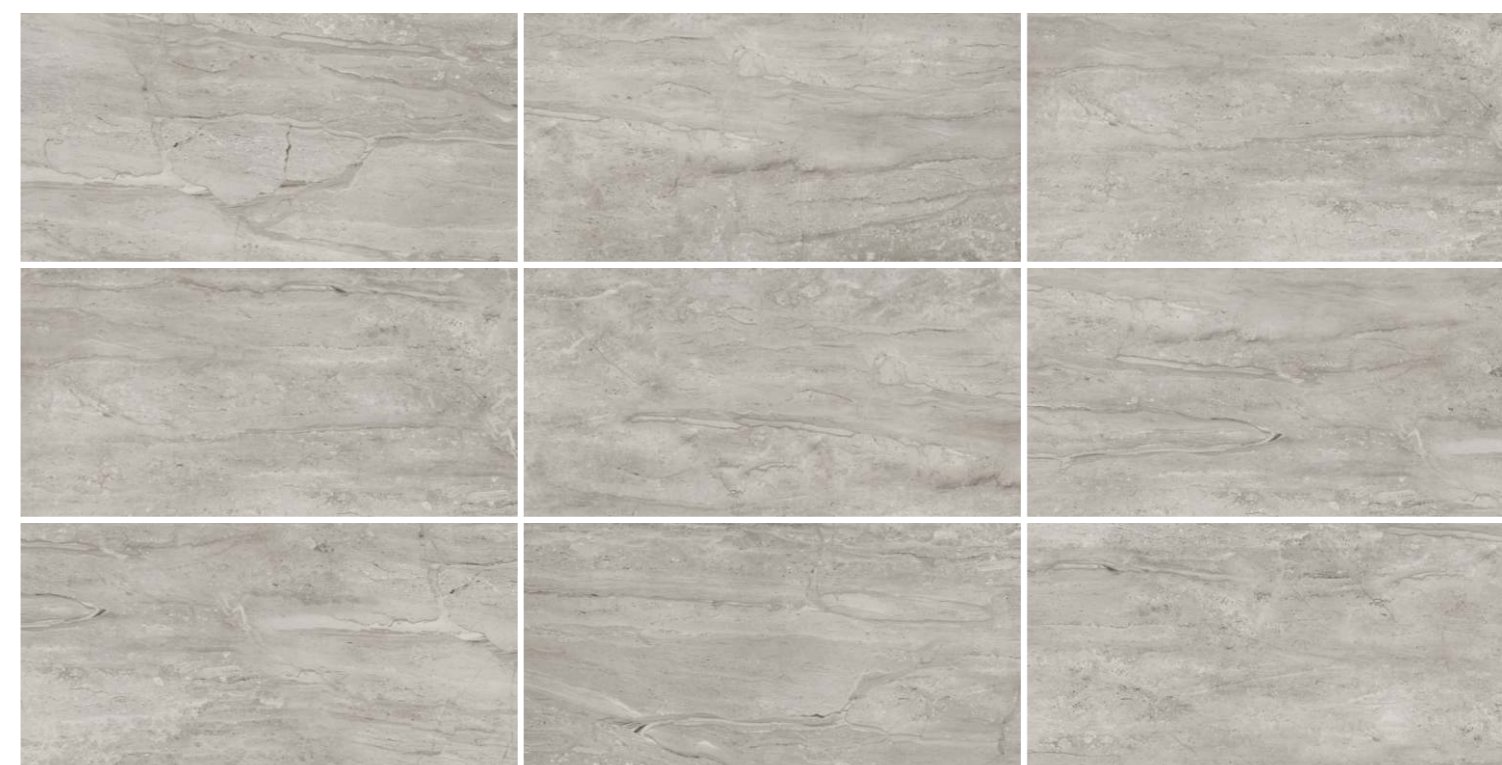

9 (Randoms)

STARDUST DARK GREY