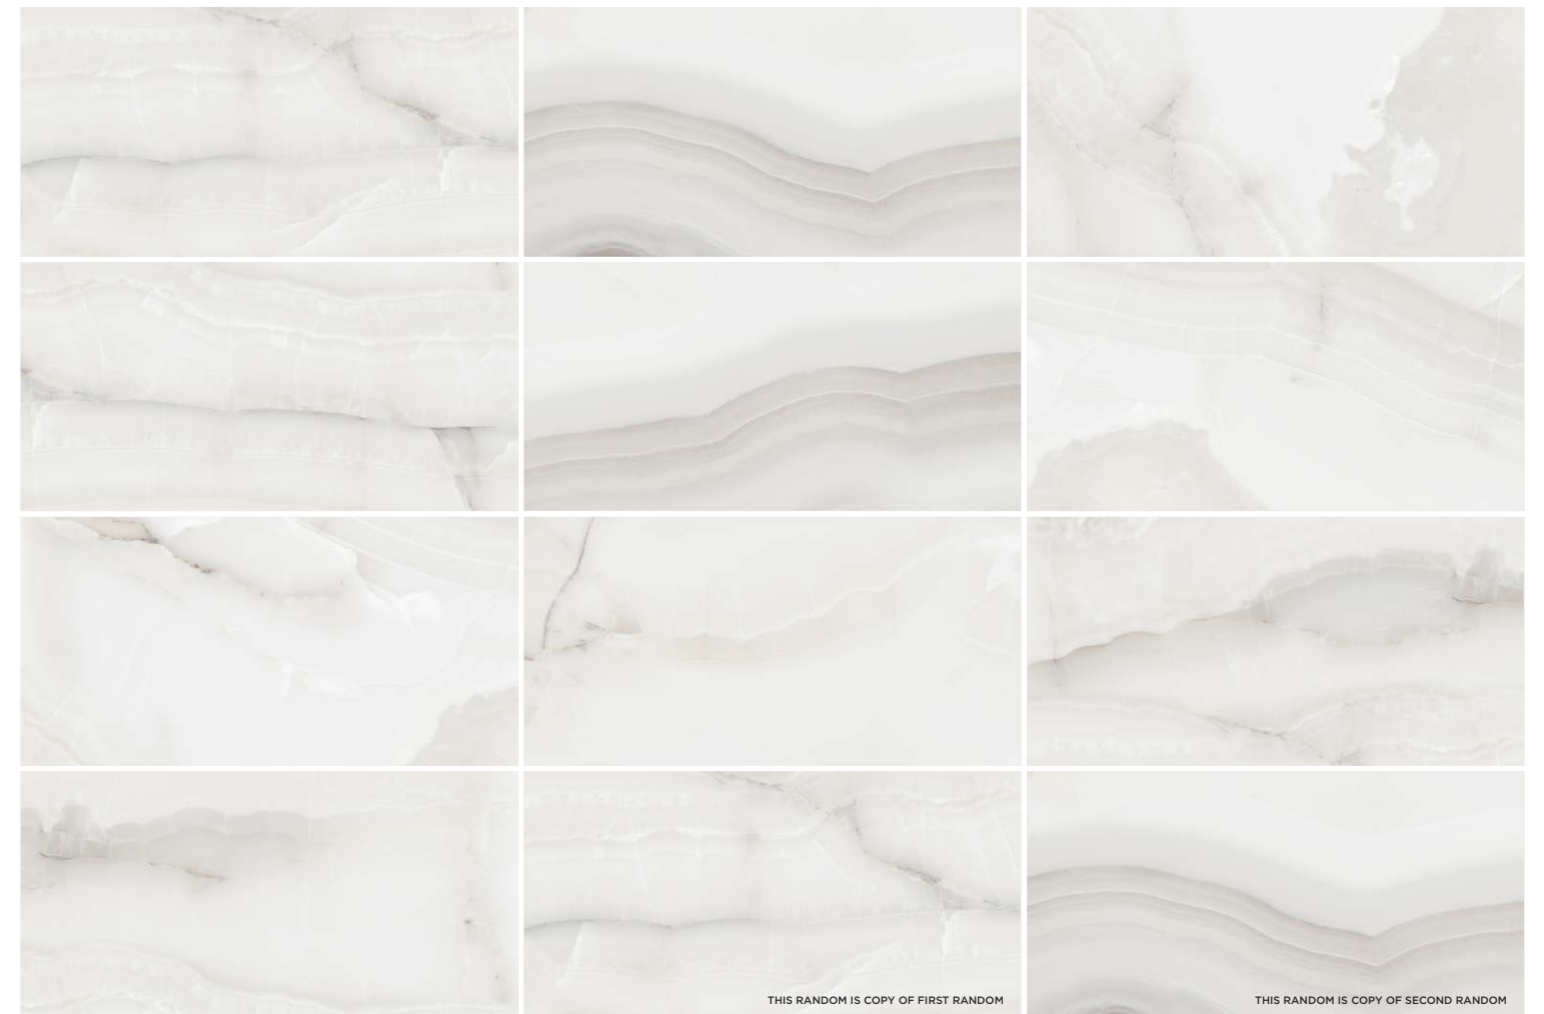

1 (Colors)

ONYX CLOUDY

10 (Randoms)

ONYX CLOUDY

3 (sizes)

THICKNESS
9MM
FINISH
MATT/POLISH

300X
600MM

THICKNESS
9MM
FINISH
MATT/POLISH

600X
600MM

THICKNESS
9MM
FINISH
MATT/POLISH

600X
1200MM