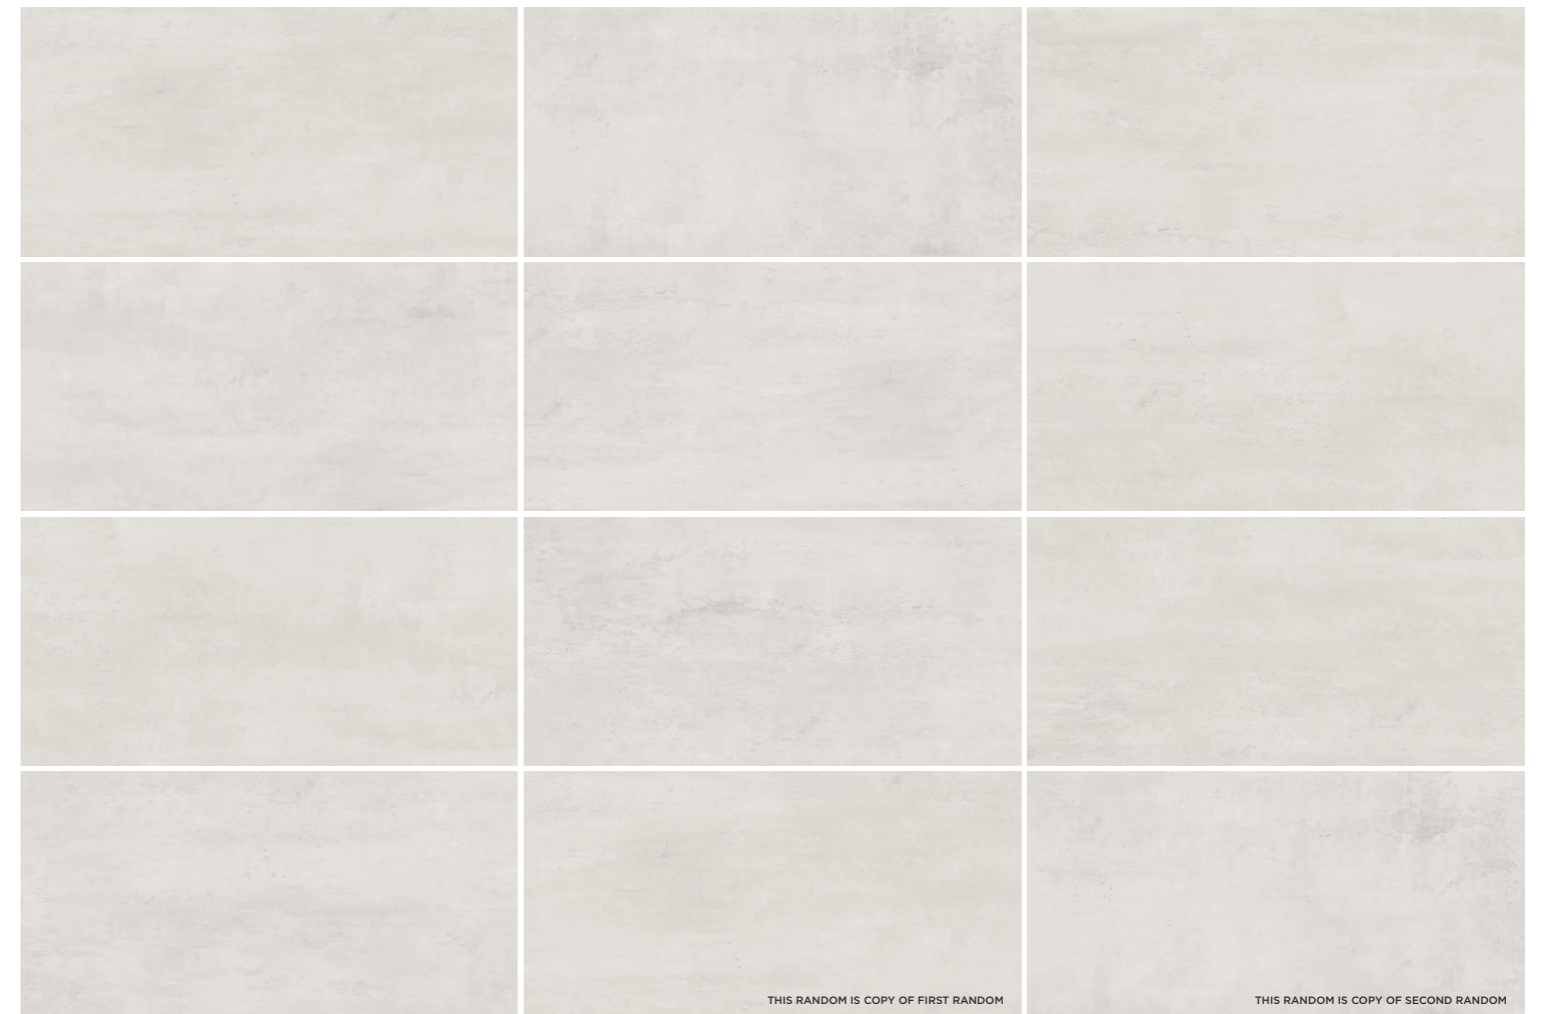

THIS RANDOM IS COPY OF FIRST RANDOM

THIS RANDOM IS COPY OF SECOND RANDOM