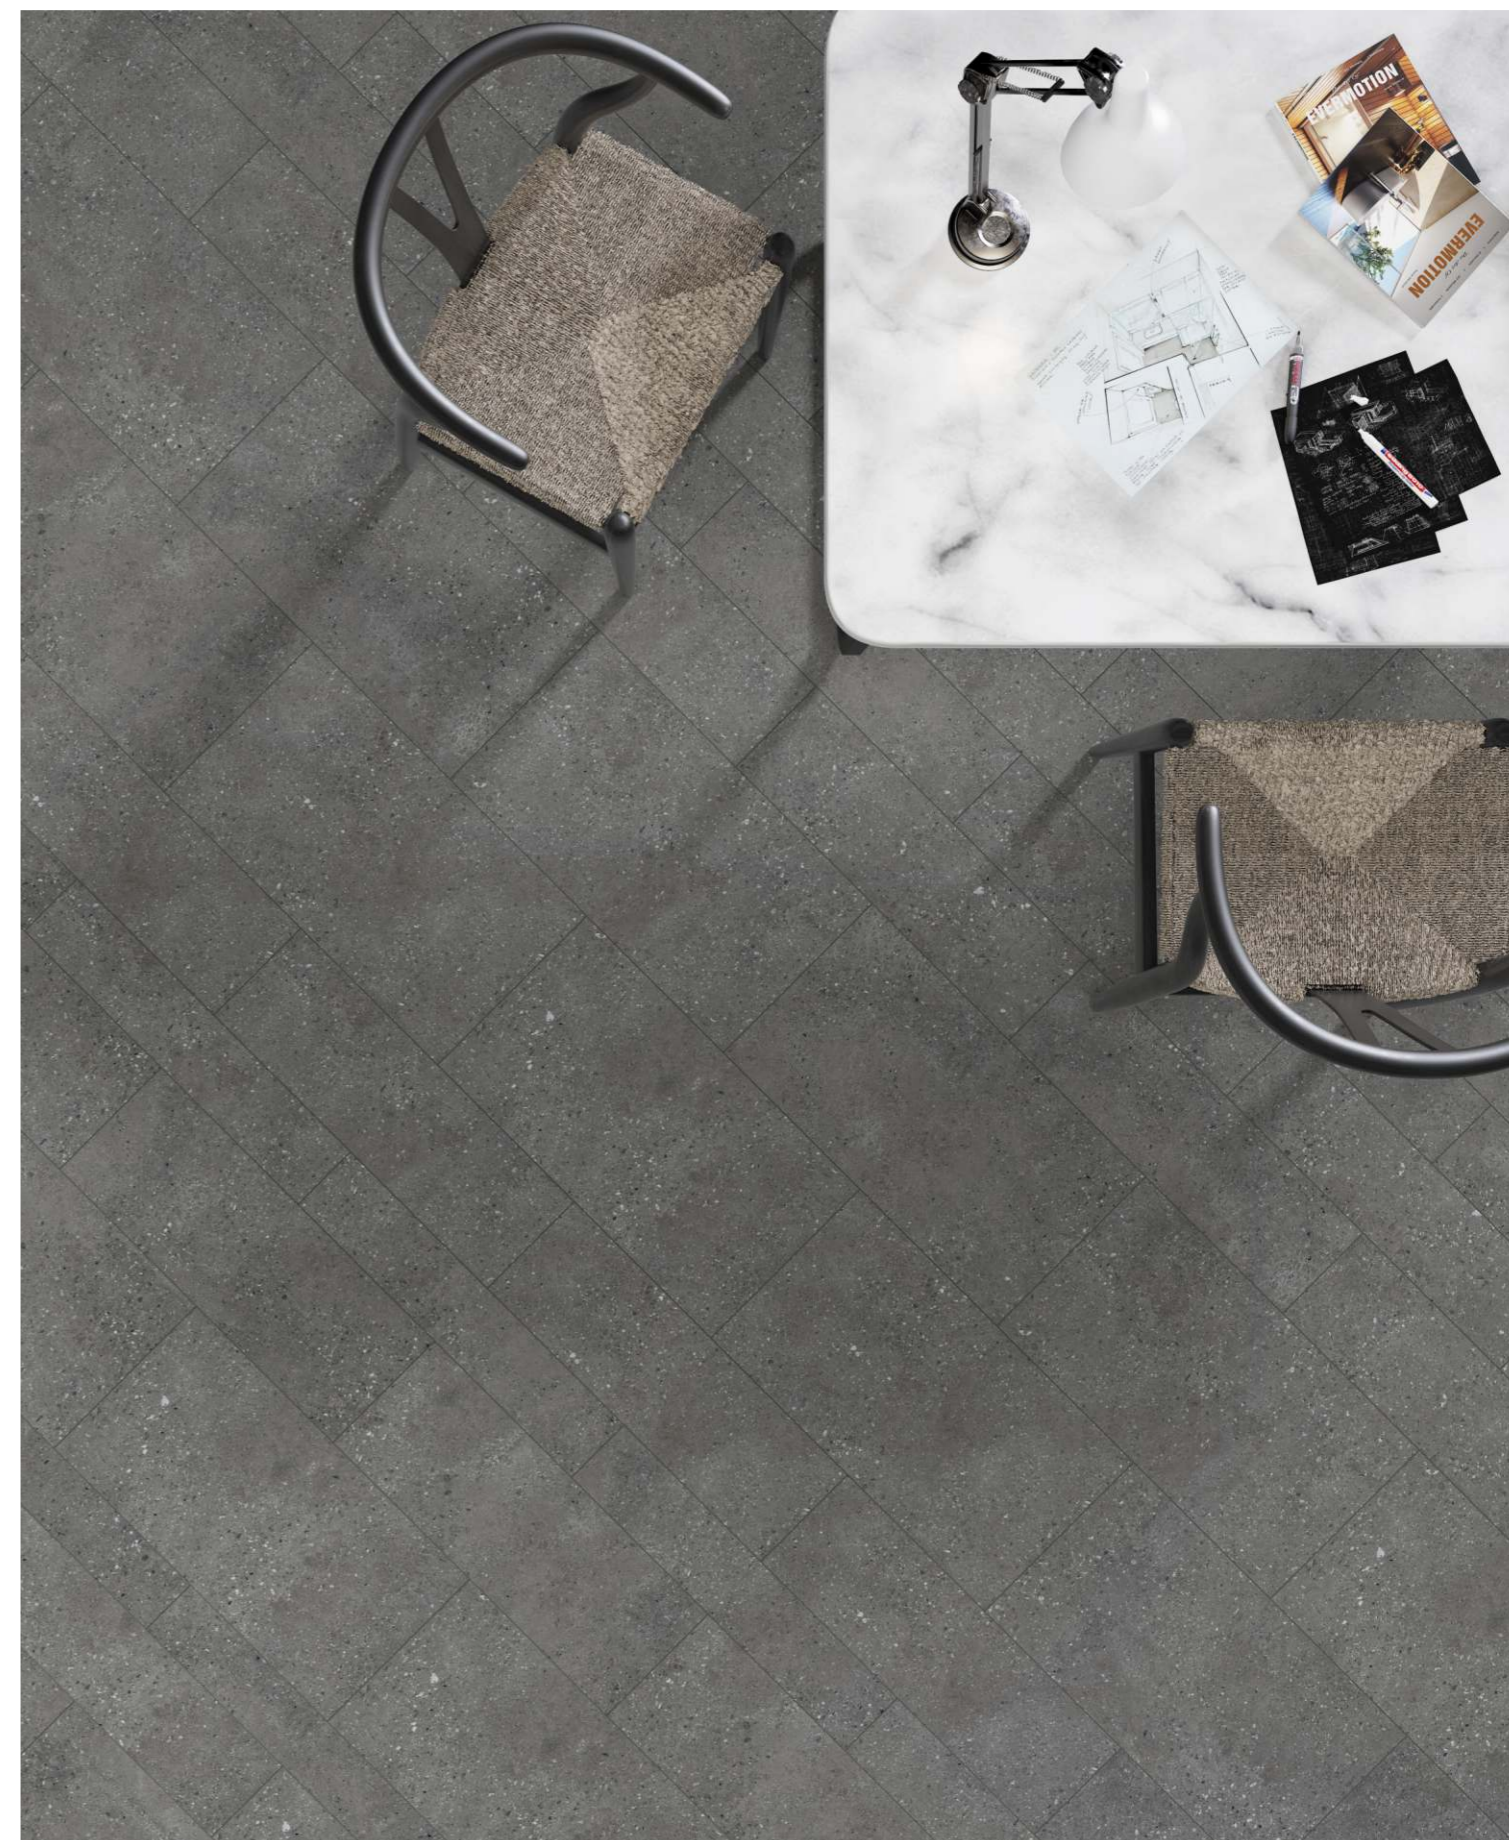

STONEX GREY

300X600MM / 30X60CM / 1X2FT

600X600MM / 60X60CM / 2X2FT

600X1200MM / 60X120CM / 2X4FT

STONEX NERO

300X600MM / 30X60CM / 1X2FT

600X600MM / 60X60CM / 2X2FT

600X1200MM / 60X120CM / 2X4FT