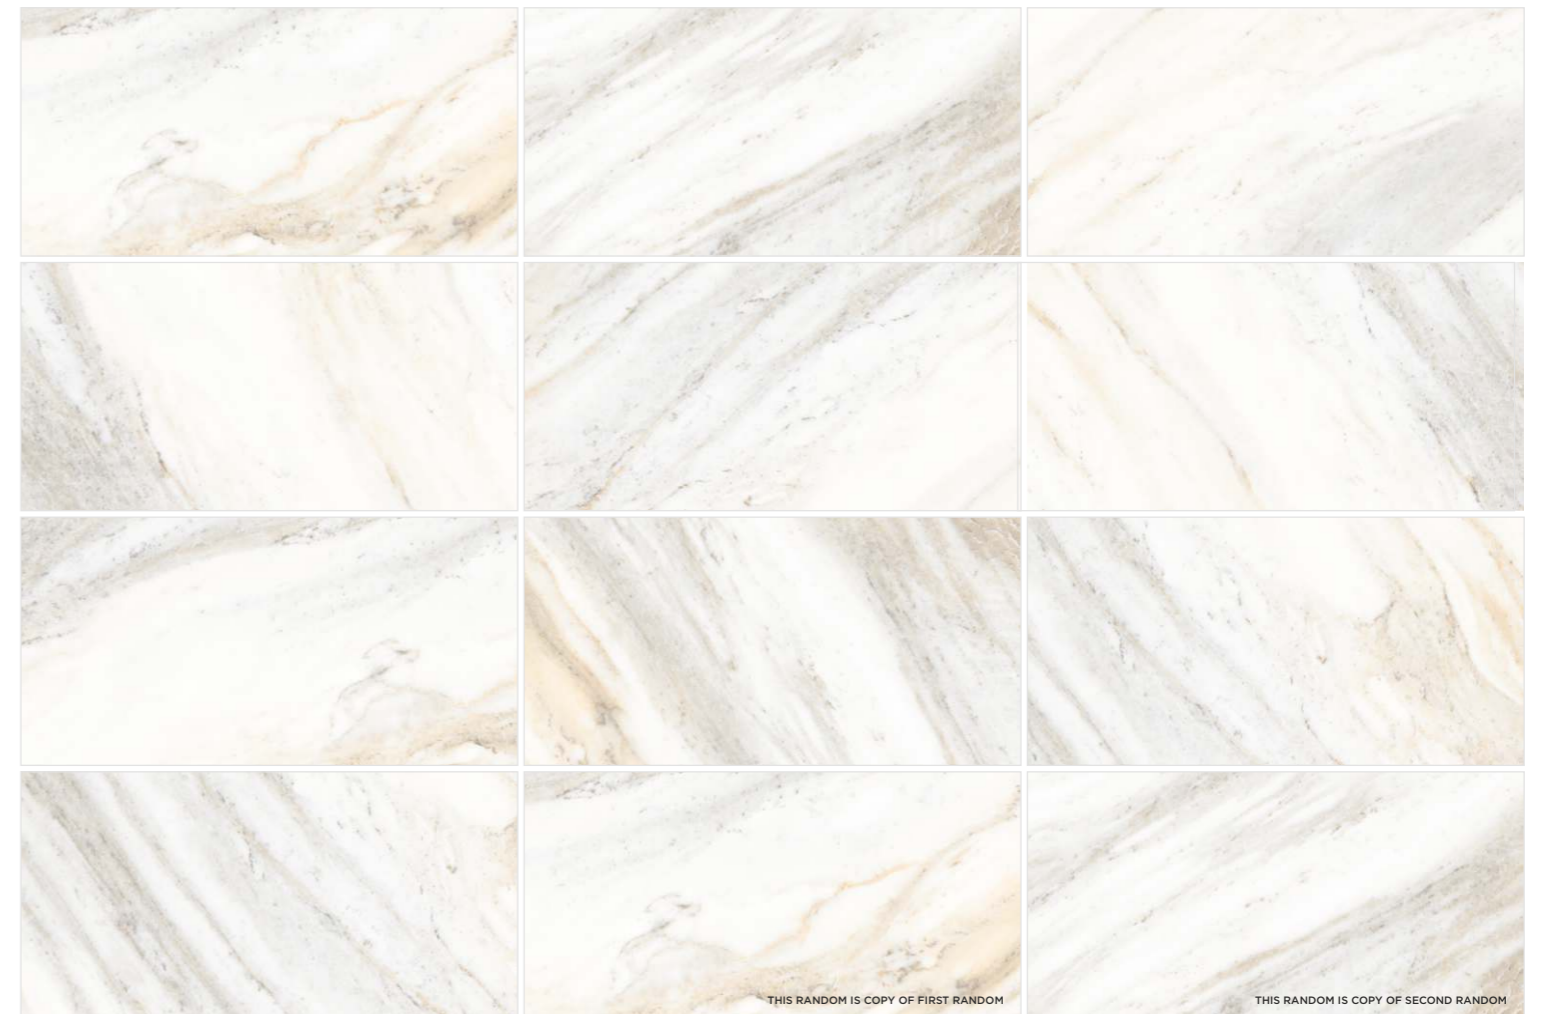

1 (Colors)

RIYOLA GOLD

10 (Randoms)

RIYOLA GOLD

3 (sizes)

THICKNESS
9MM
FINISH
MATT/POLISH

300X
600MM

THICKNESS
9MM
FINISH
MATT/POLISH

600X
600MM

THICKNESS
9MM
FINISH
MATT/POLISH

600X
1200MM