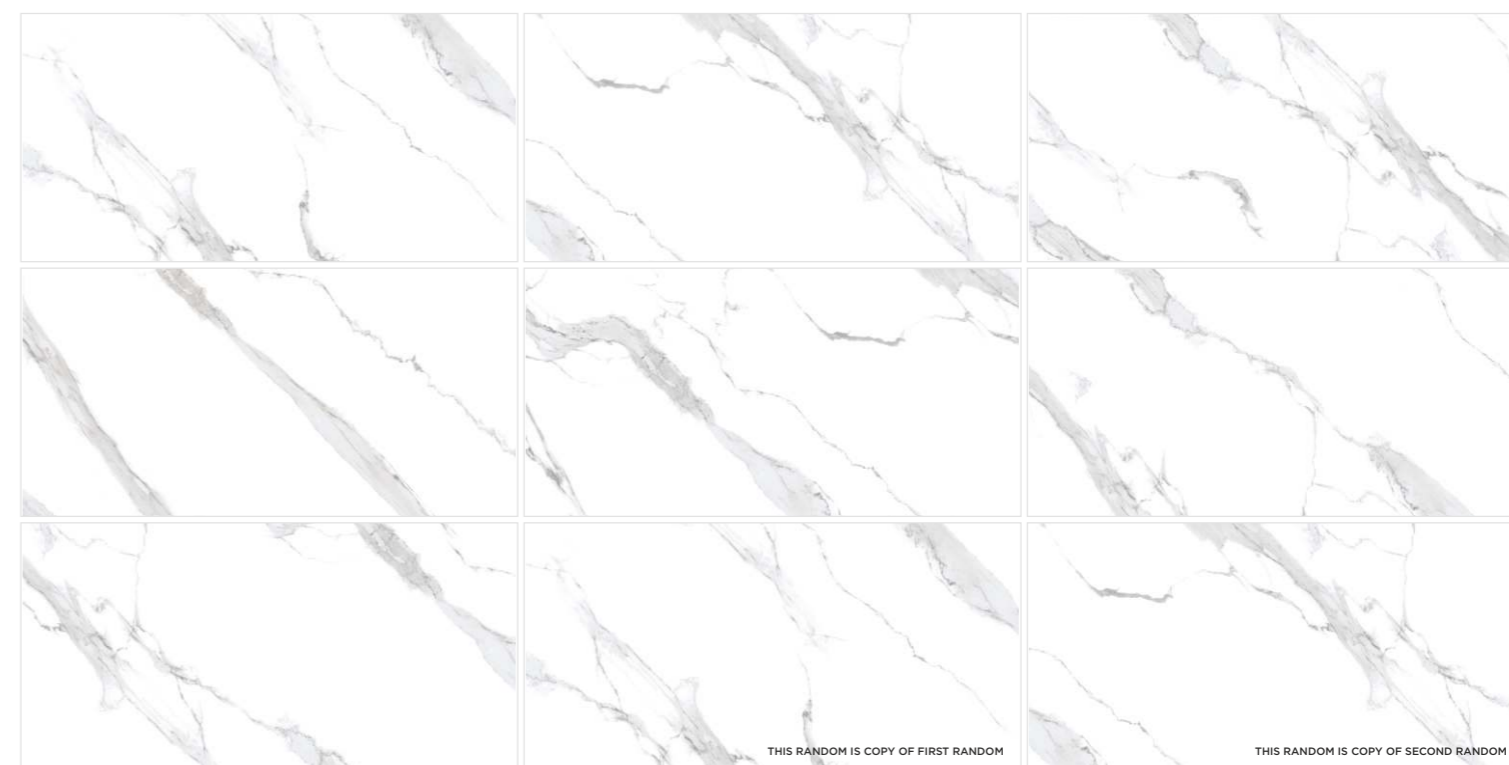

3
(Colors)

7
(Randoms)

**CALCUTTA
NOIR**

3
(sizes)

THICKNESS
9MM
FINISH
MATT/POLISH

300X
600MM

THICKNESS
9MM
FINISH
MATT/POLISH

600X
600MM

THICKNESS
9MM
FINISH
MATT/POLISH

600X
1200MM