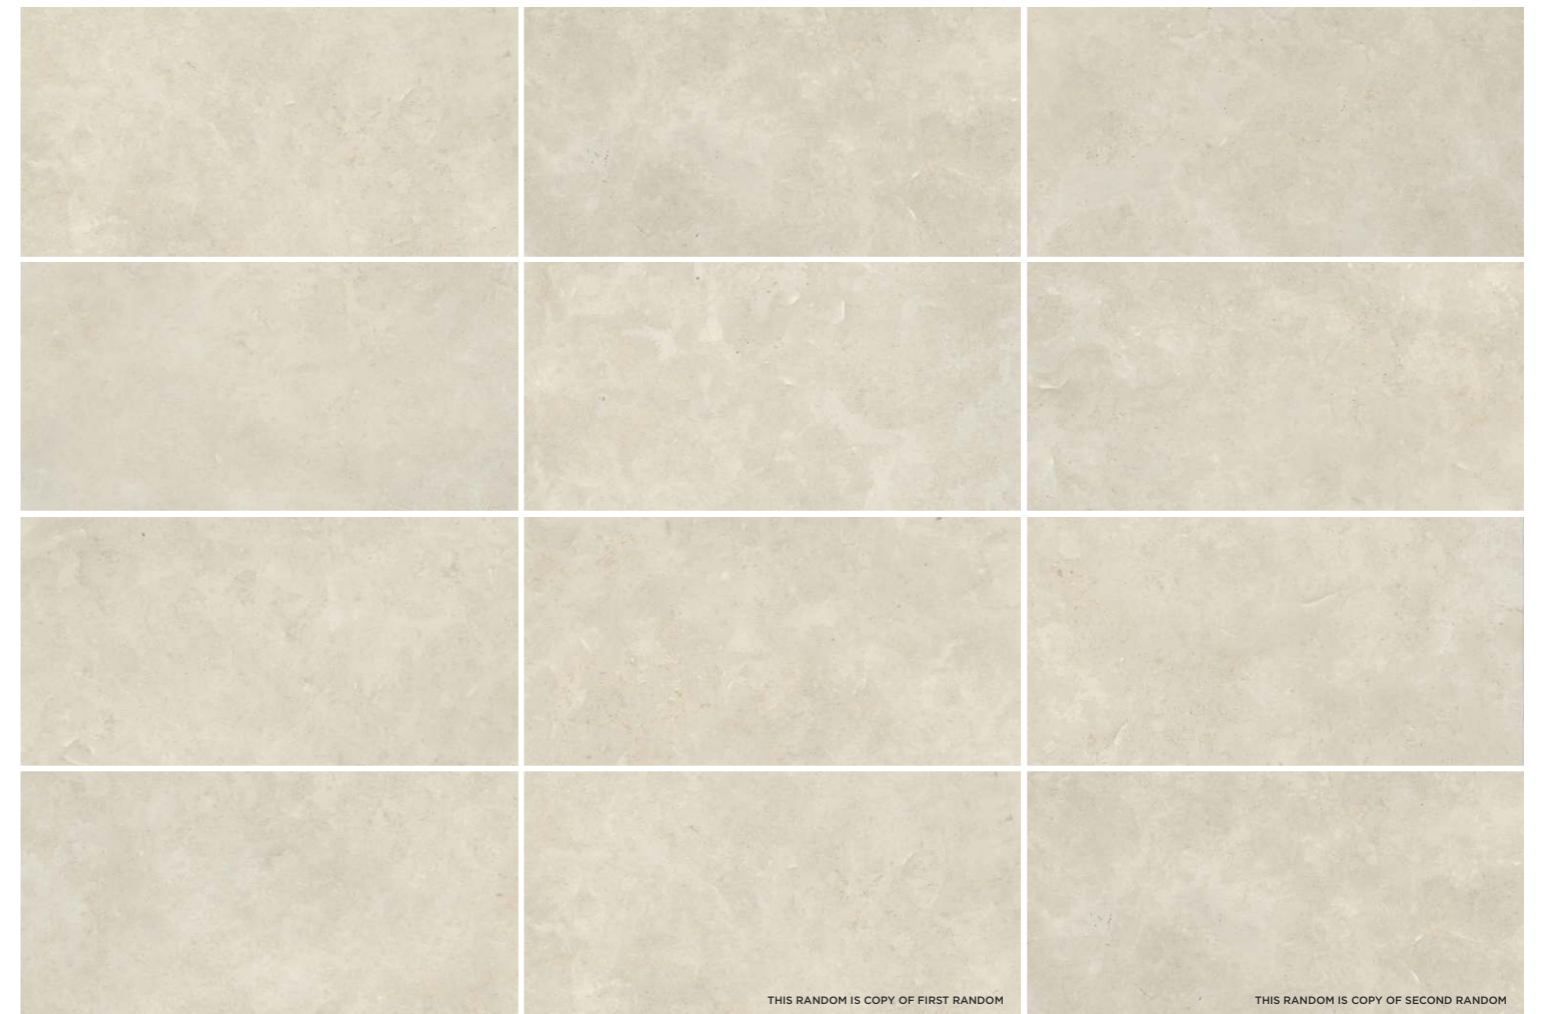

1 (Colors)

PURE MARFIL

10 (Randoms)

PURE
MARFIL

3 (sizes)

THICKNESS
9MM
FINISH
MATT/POLISH

300X
600MM

THICKNESS
9MM
FINISH
MATT/POLISH

600X
600MM

THICKNESS
9MM
FINISH
MATT/POLISH

600X
1200MM