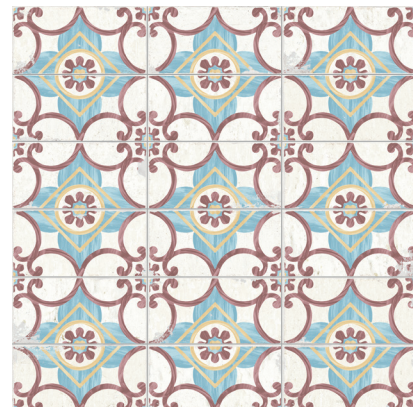

# São Luis

Porcelain / Porcelánico  
 Straight edge / Angulo recto  
 Slight Variation / Ligera Variación  
 Pre-scored / Preincisión

São Luis White Natural  
59,2x59,2 cm - 23,3"x23,3"  
G-3146

São Luis Mérces Natural  
59,2x59,2 cm - 23,3"x23,3"  
G-3146

São Luis Neto Natural  
59,2x59,2 cm - 23,3"x23,3"  
G-3146

São Luis Azevedo Natural  
59,2x59,2 cm - 23,3"x23,3"  
G-3146

São Luis Sacra Natural  
59,2x59,2 cm - 23,3"x23,3"  
G-3146

São Luis Mix Natural\*  
59,2x59,2 cm - 23,3"x23,3"  
G-3146

# São Luis

 Wall Tiles  
 White Body  
 Double Firing  
 Slight Variation  
 Digital

São Luis White  
20,2x59,5 cm - 7,95"x23,44"

São Luis Mèrces  
20,2x59,5 cm - 7,95"x23,44"

São Luis Neto  
20,2x59,5 cm - 7,95"x23,44"

São Luis Azevedo  
20,2x59,5 cm - 7,95"x23,44"

São Luis Sacra  
20,2x59,5 cm - 7,95"x23,44"

São Luis Mix\*  
20,2x59,5 cm - 7,95"x23,44"

Moon Gold - Silver - Copper Lista  
1x59,5 cm - 0,39"x23,44"

Gaeta Aqua - Grey - Black Lista  
1x59,5 cm - 0,39"x23,44"