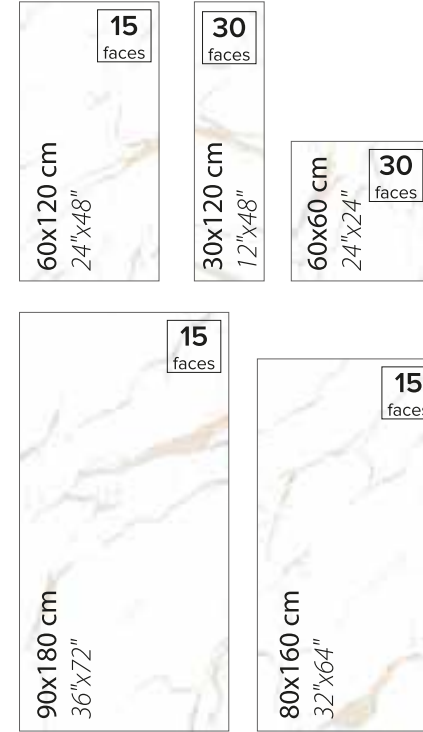

CALACATTA

SERIES

1:5

TEKNİK ÖZELLİKLER / TECHNICAL SPECIFICATIONS

Available finishes
in this product
**FULL LAPPATO
SUGAR EFFECT**
FINISH / YÜZEY

EBATLAR / SIZES

RENKLER / COLORS

CALACATTA BLANCO