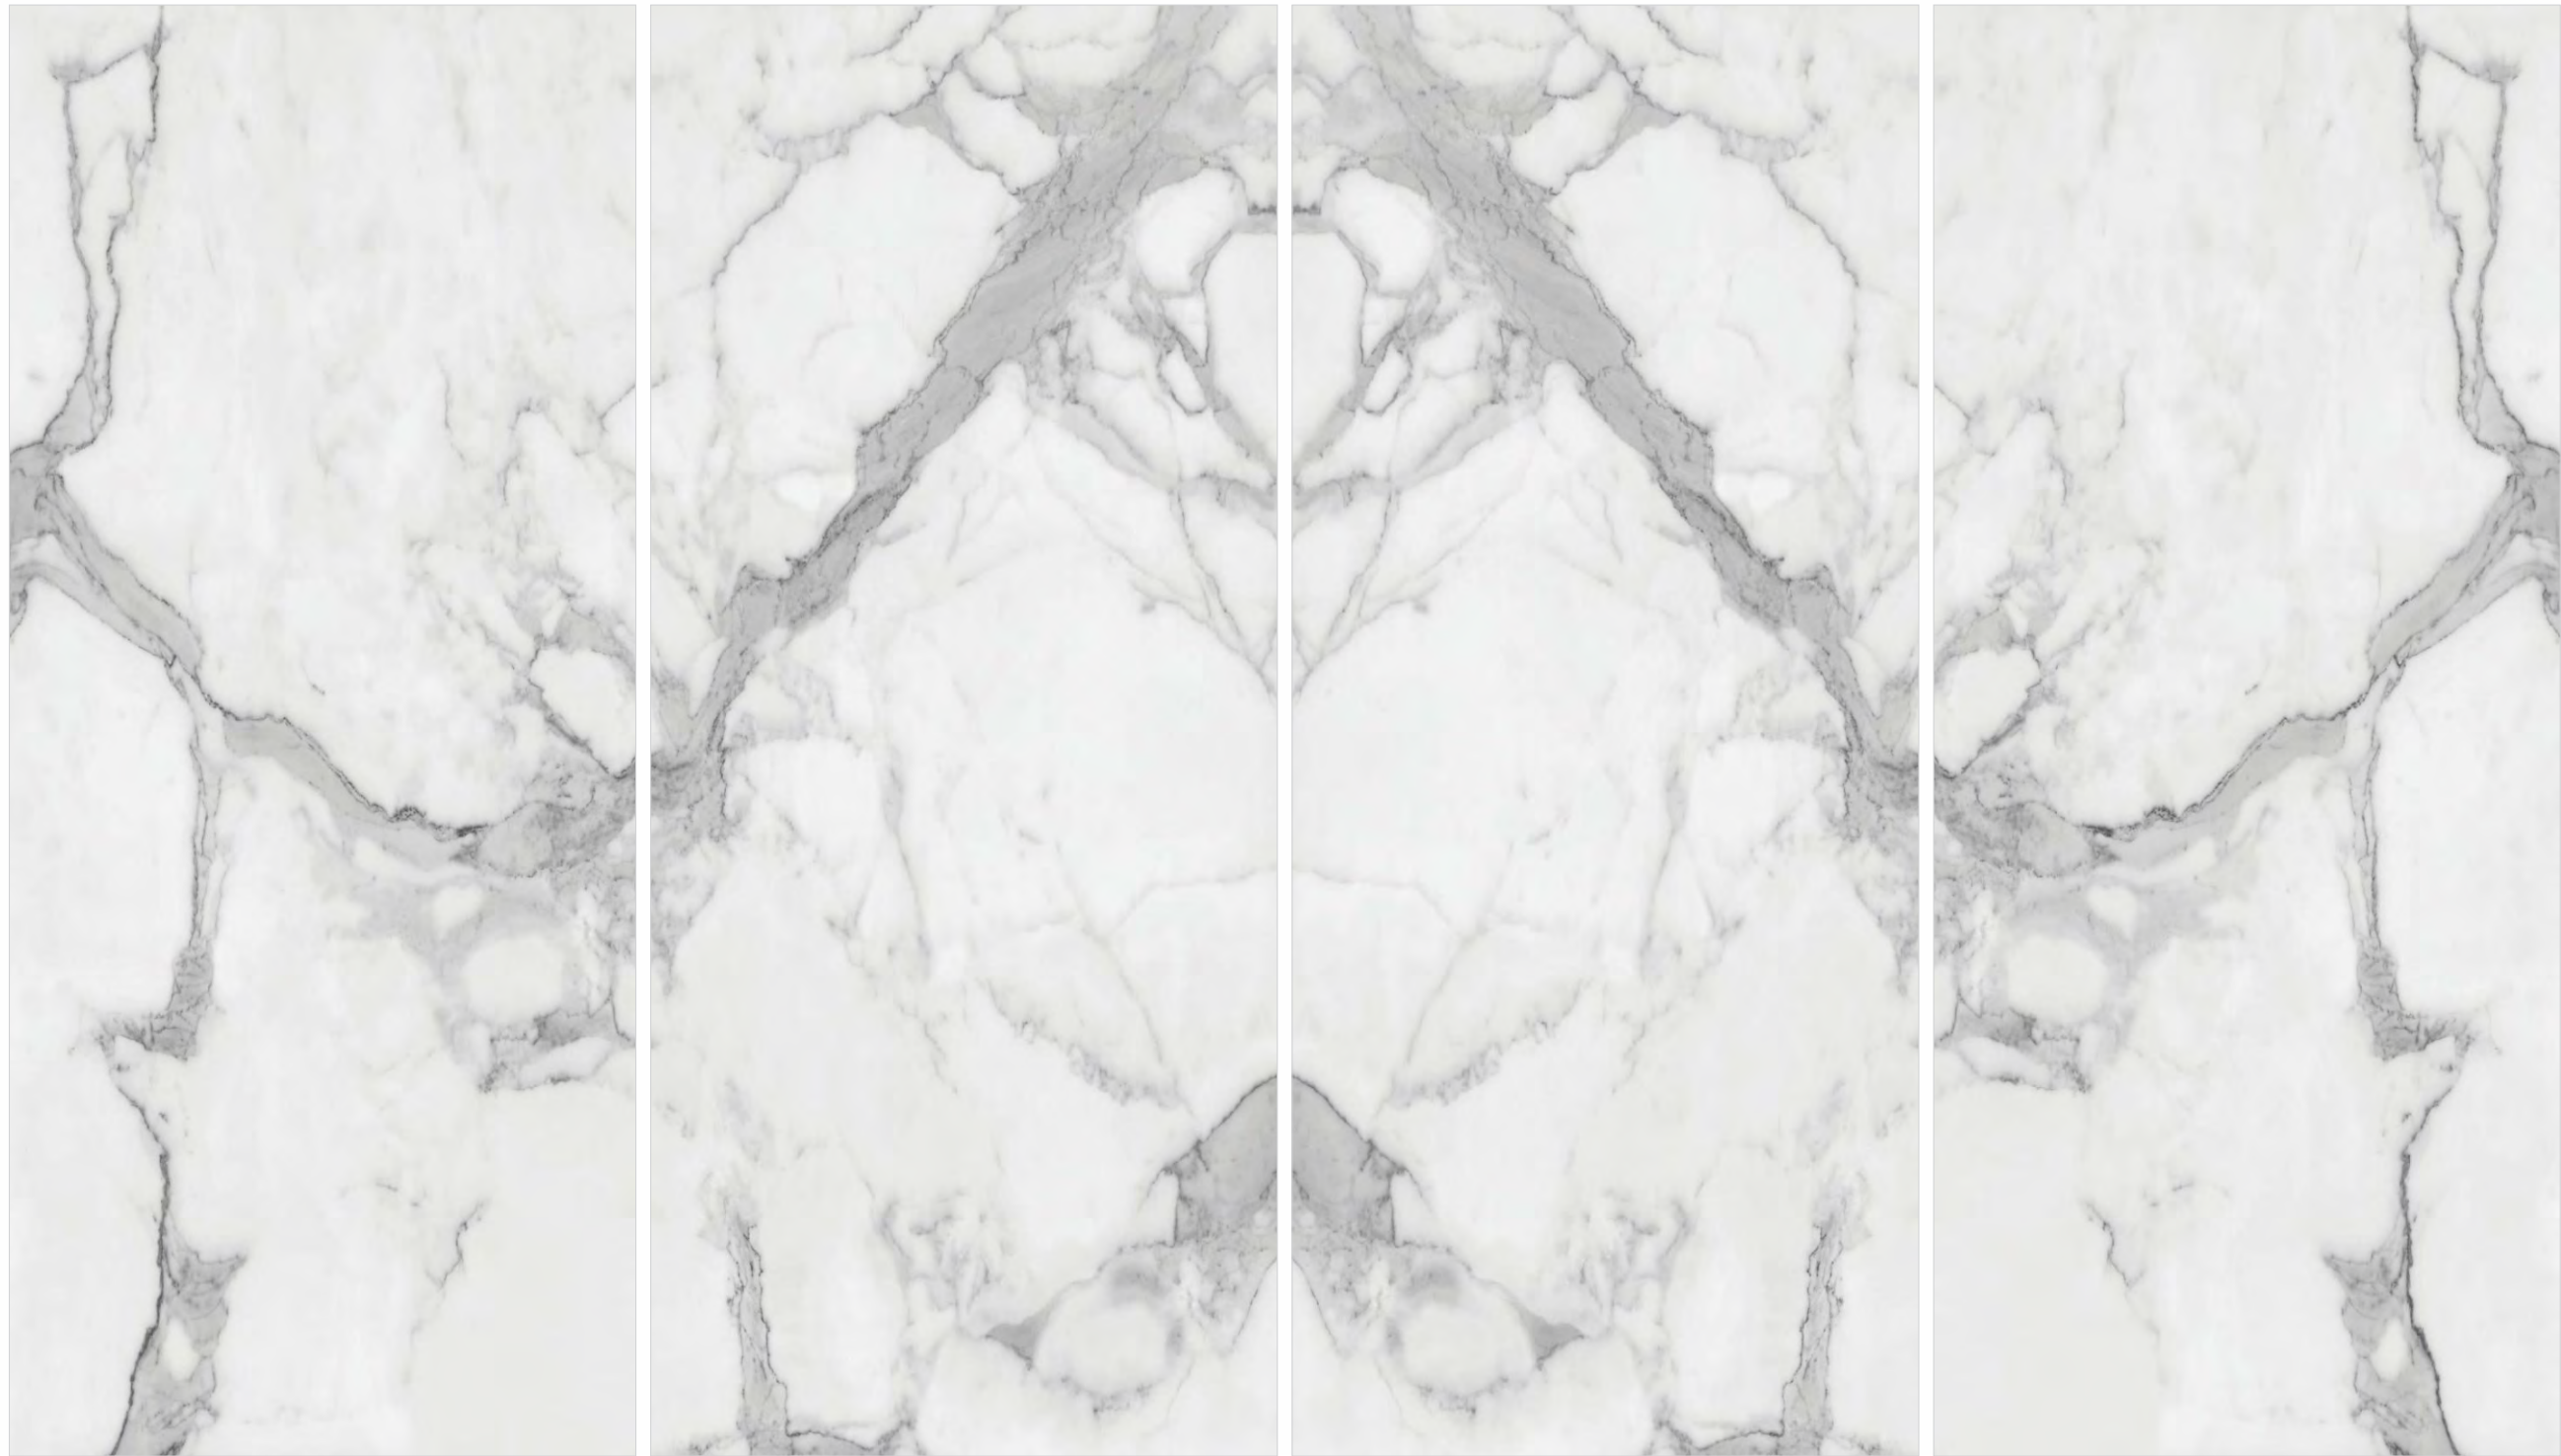

A

B

C

D

Statuario Up

SIZE:
120x278cm

SURFACE:
High Gloss

THICKNESS:
9 mm & 6 mm