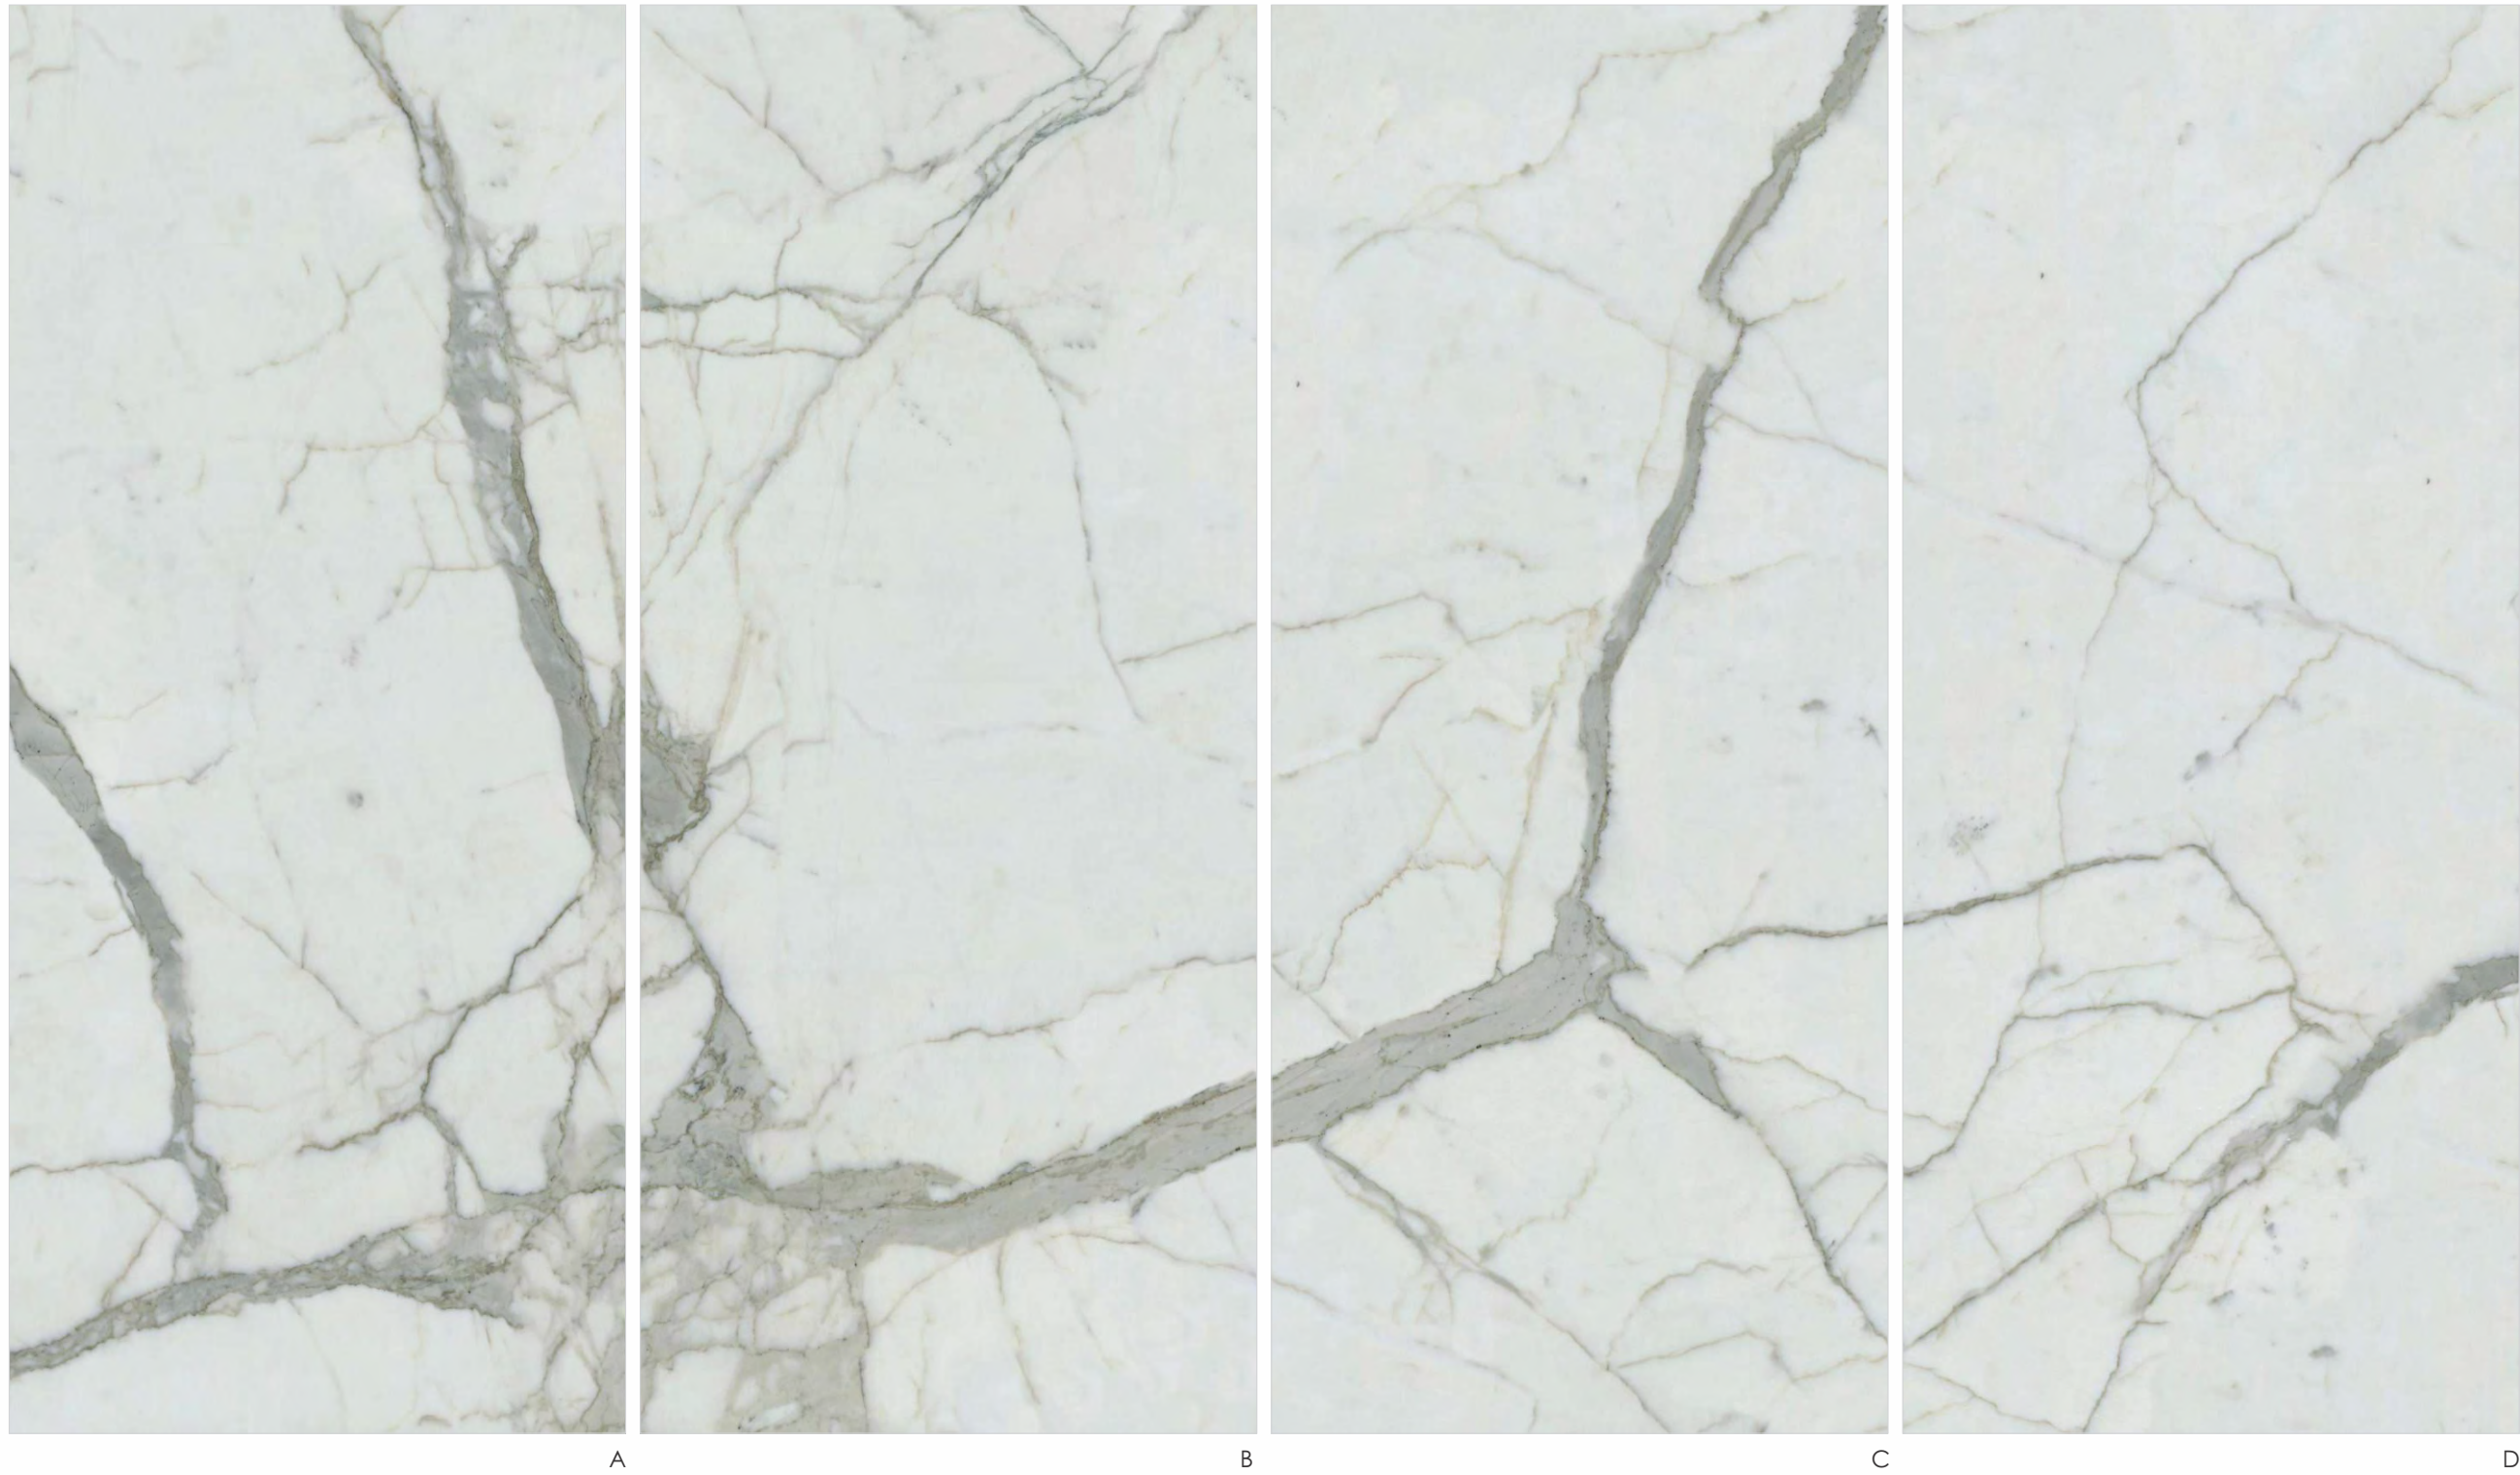

A

B

C

D

Canyon White

SIZE:
120x278cm

SURFACE:
High Gloss

THICKNESS:
9 mm & 6 mm