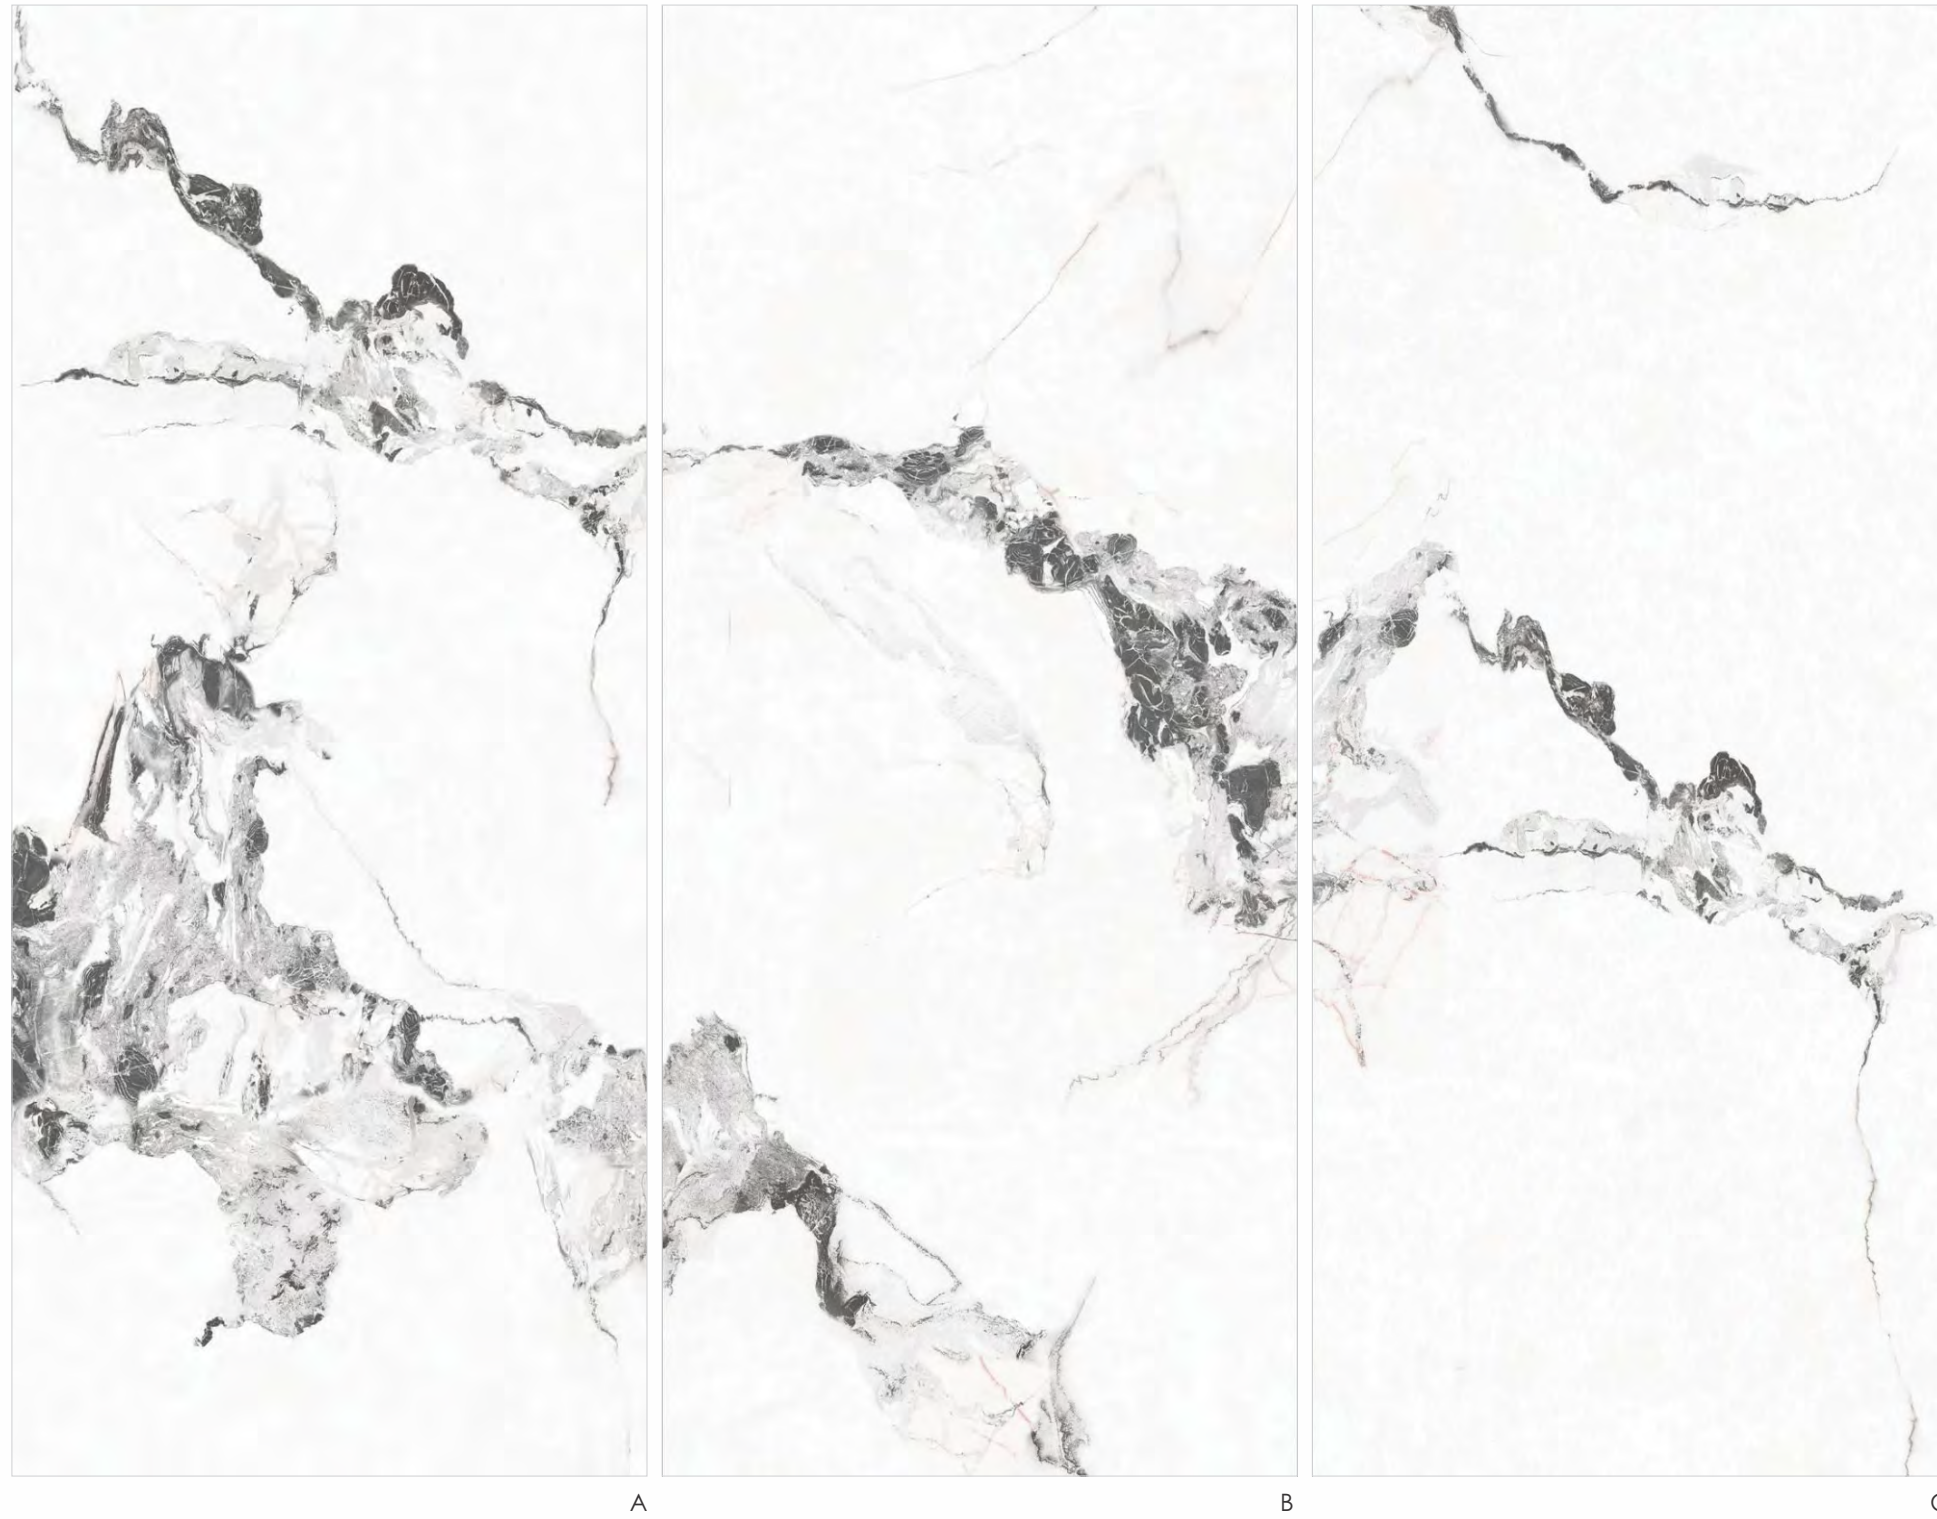

A

B

C

Statuario Whiz

SIZE:
120x278cm

SURFACE:
High Gloss

THICKNESS:
9 mm & 6 mm

Novelty