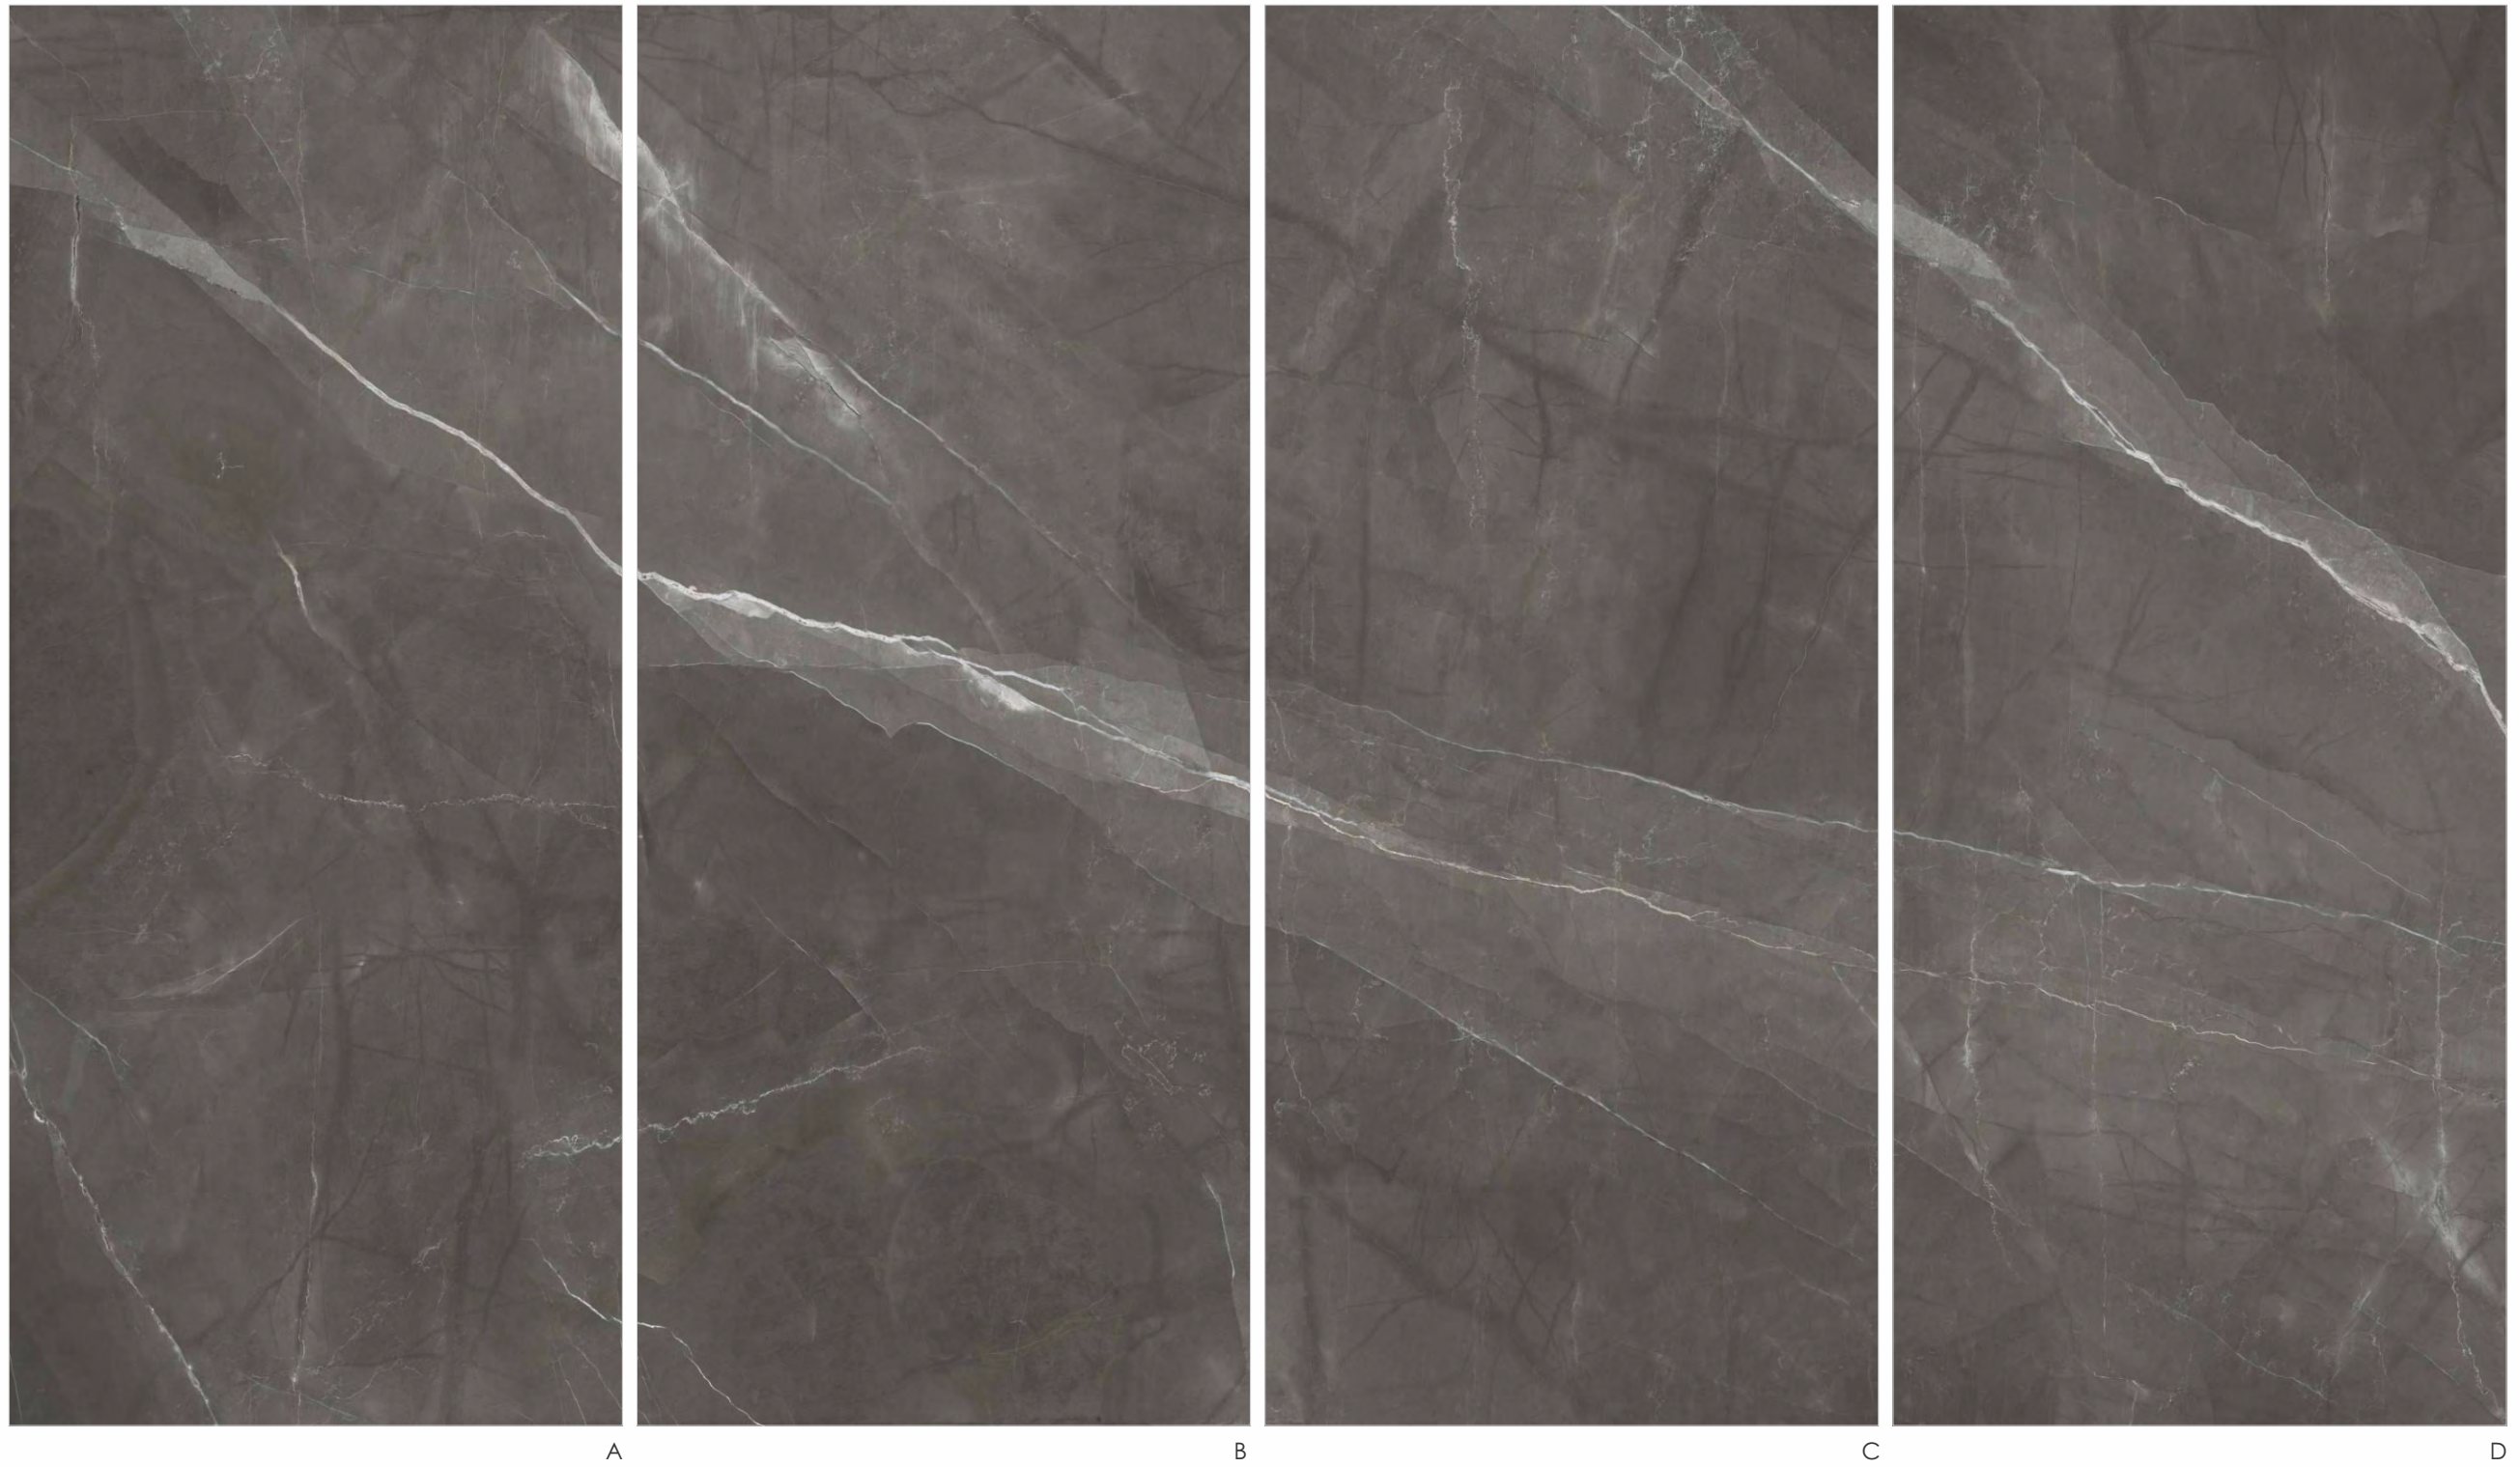

A

B

C

D

Marmomix

SIZE:
120x278cm

SURFACE:
High Gloss

THICKNESS:
9 mm & 6 mm