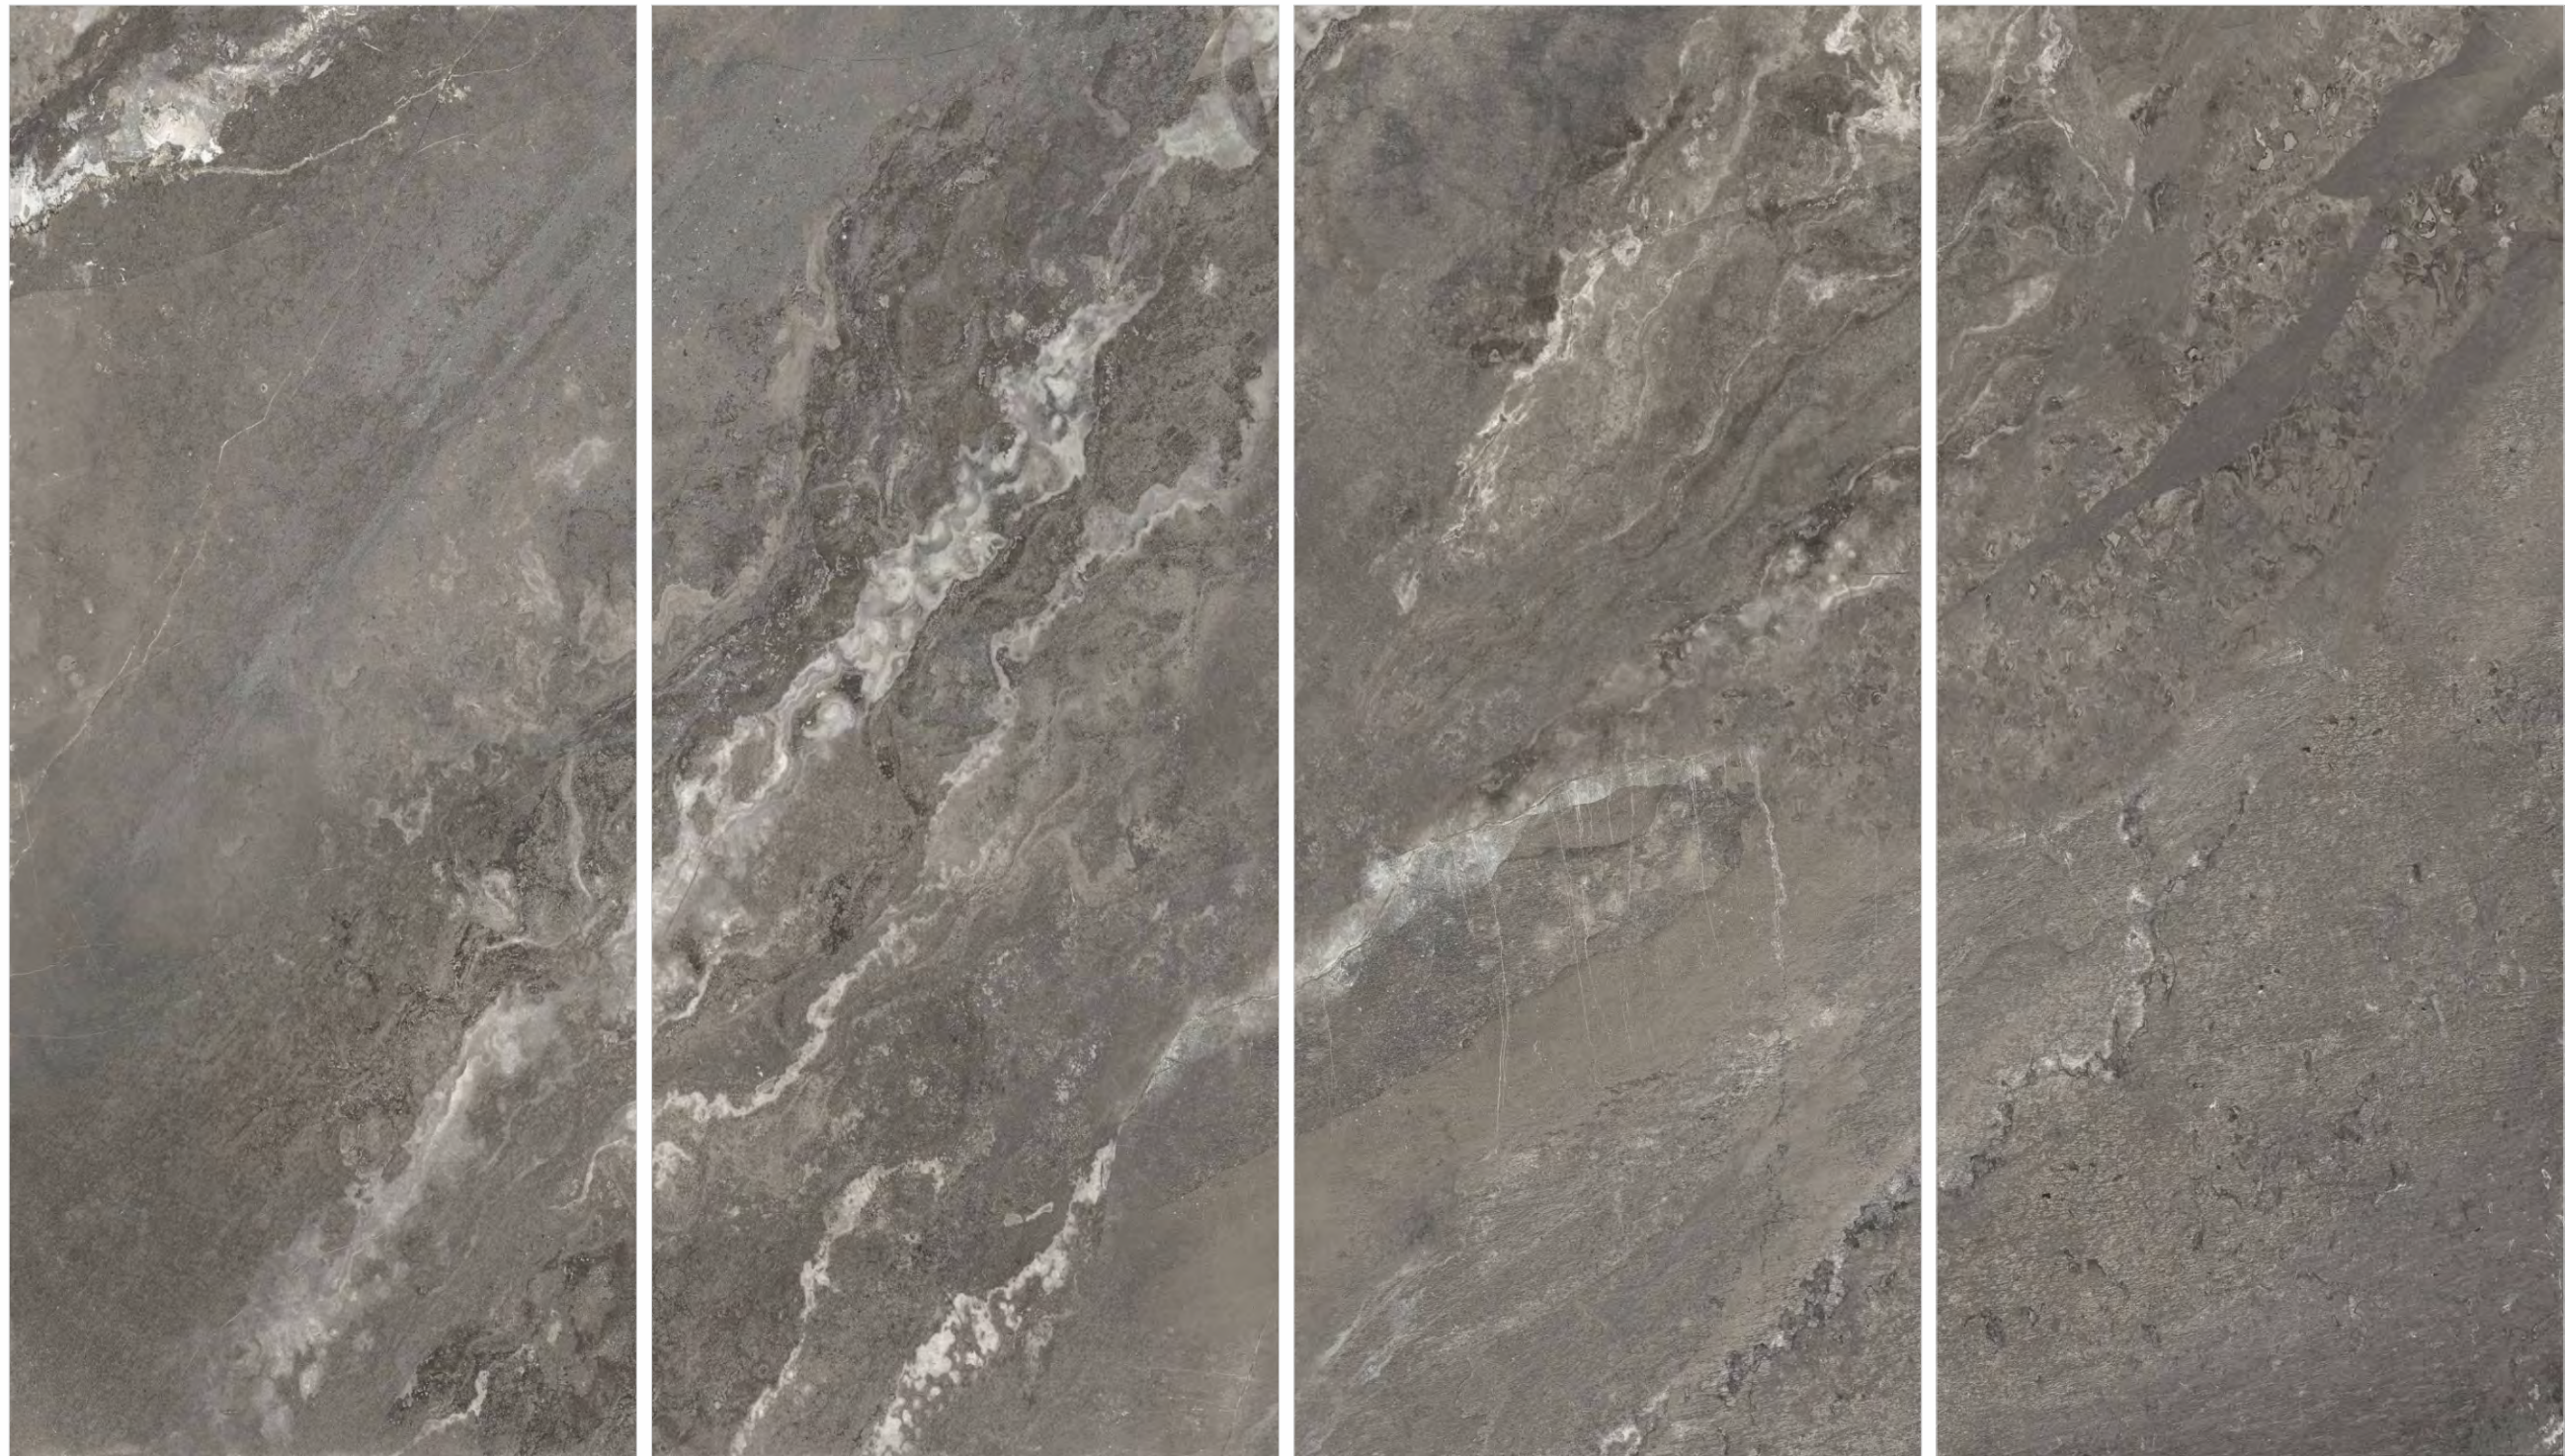

A

B

C

D

Forest Grey

SIZE:
120x278cm

SURFACE:
High Gloss

THICKNESS:
9 mm & 6 mm