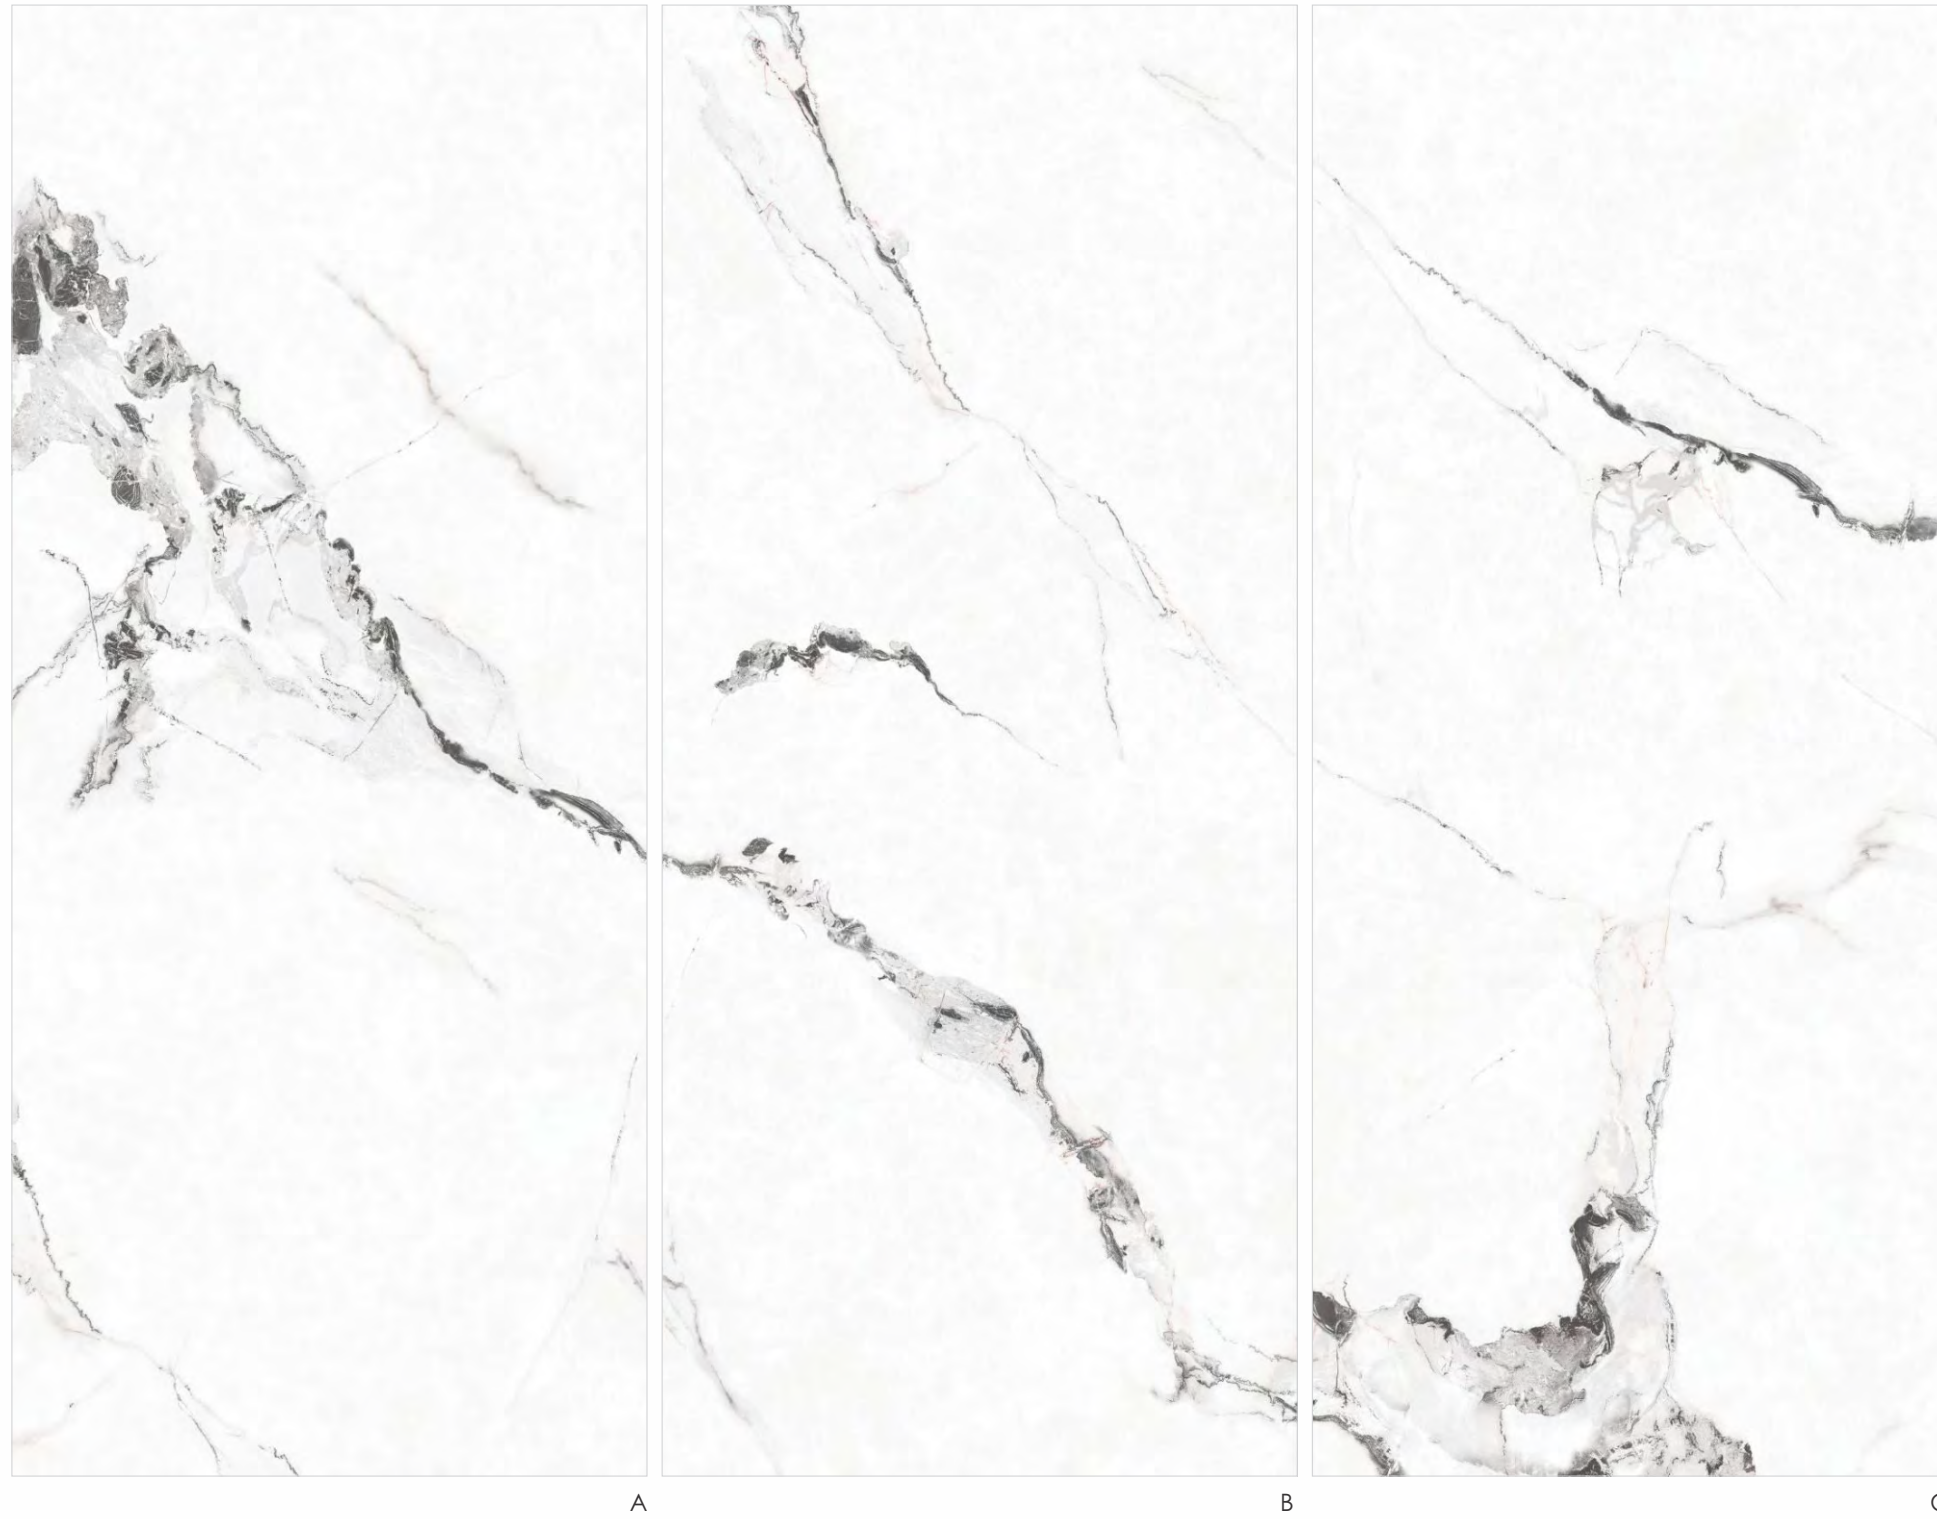

Novelty Bianco