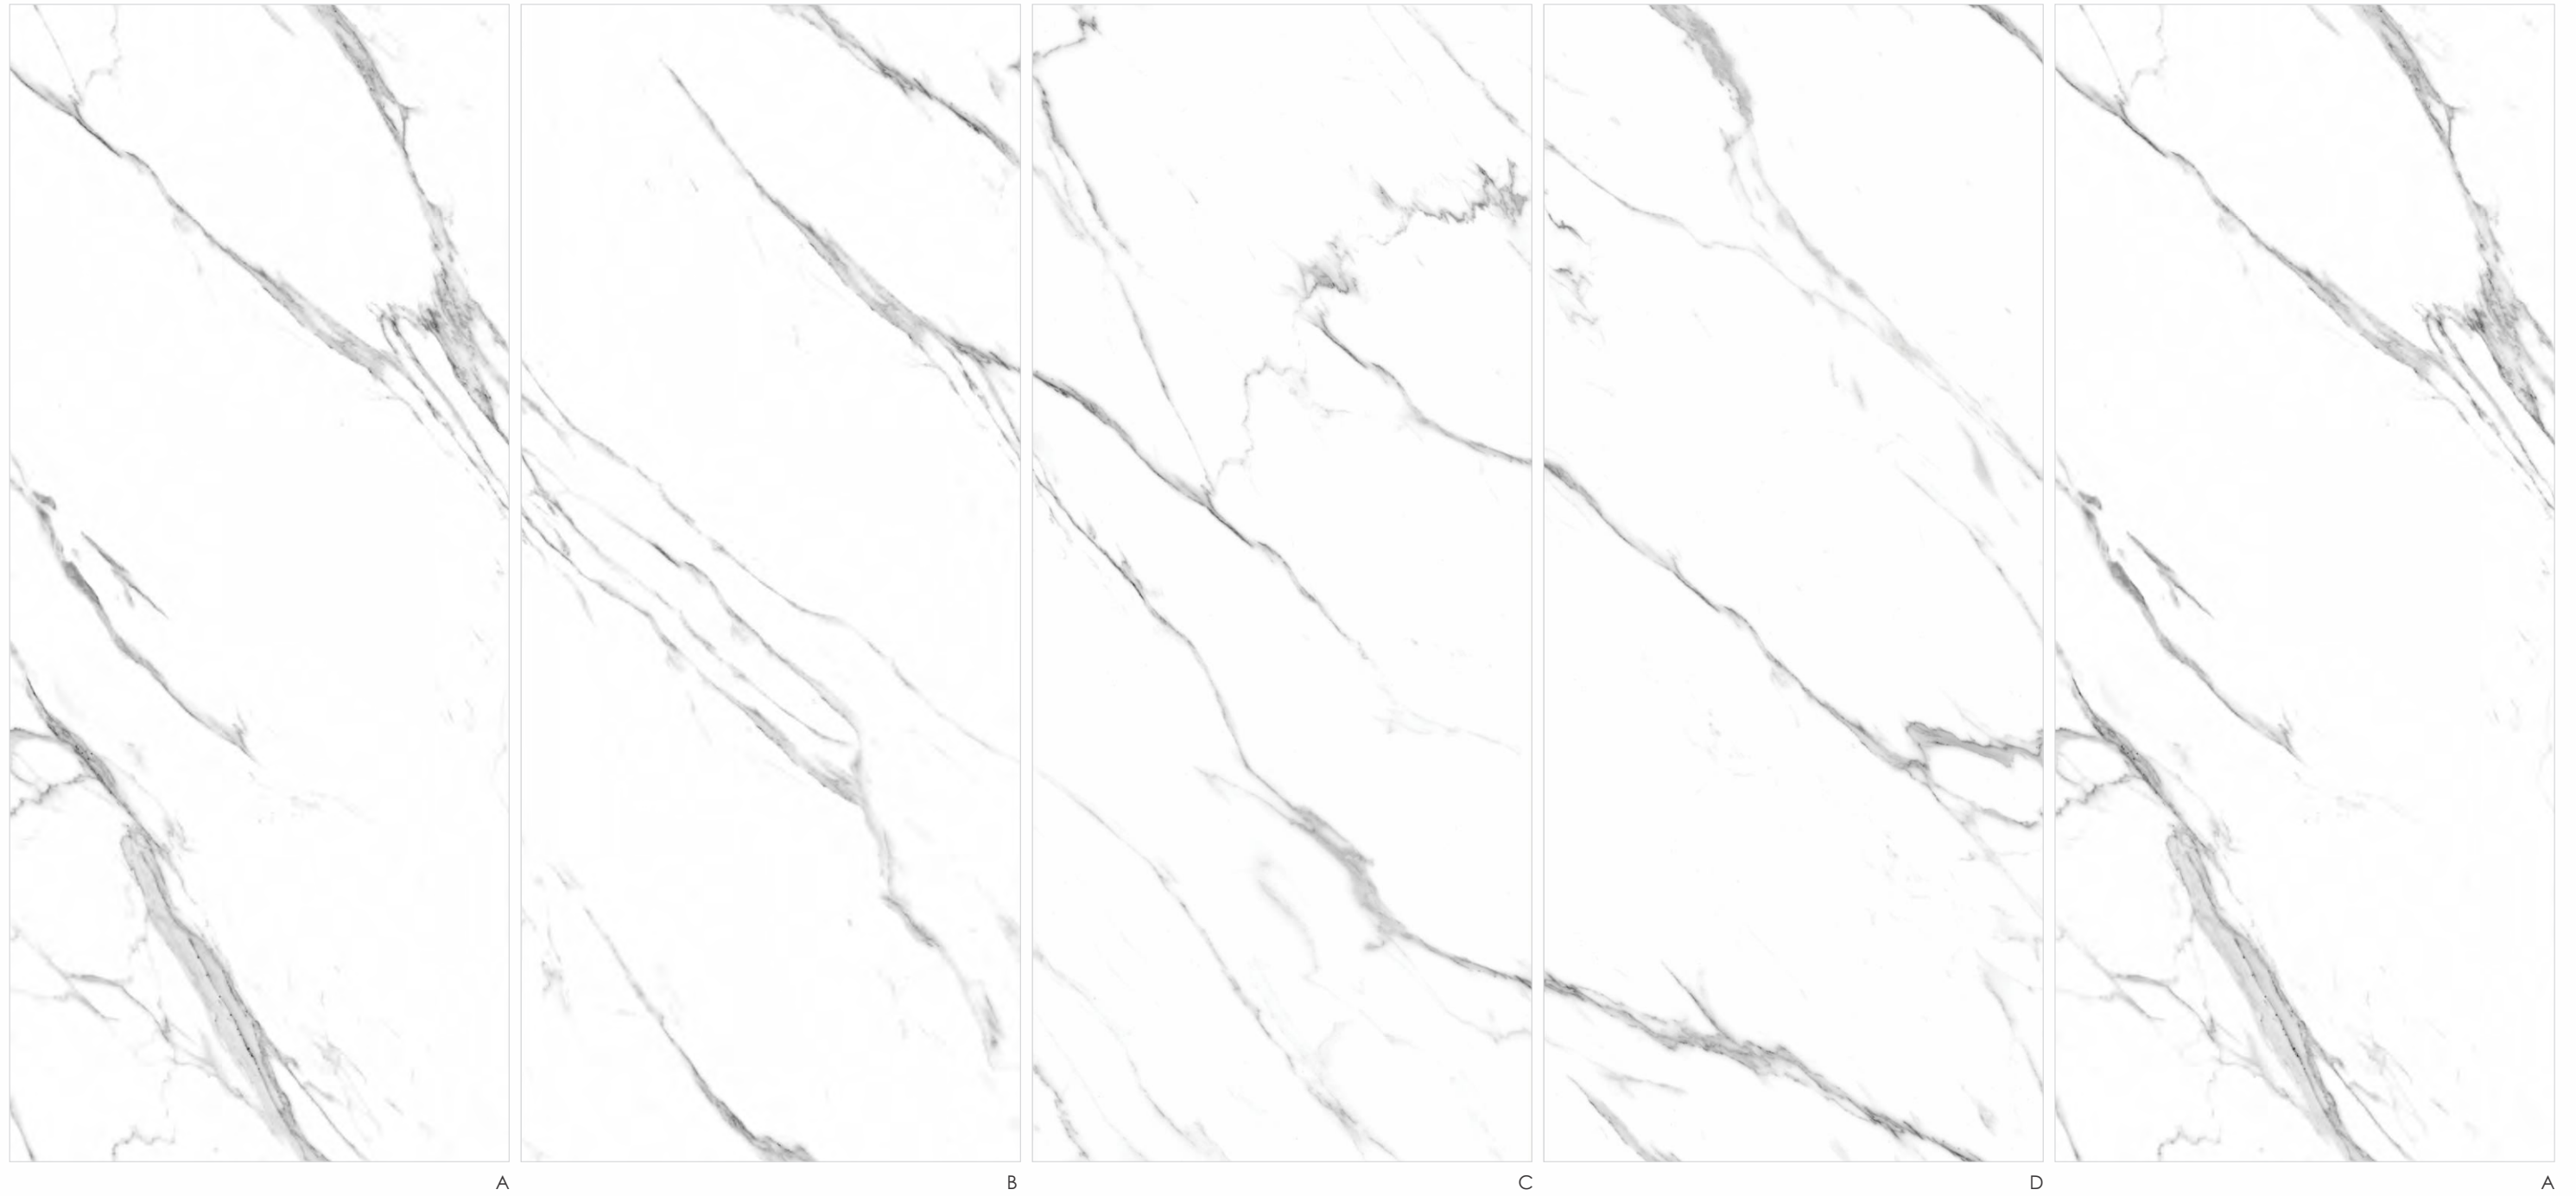

A

B

C

D

A

Statuario Streak

SIZE:
120x278cm

SURFACE:
High Gloss

THICKNESS:
9 mm & 6 mm