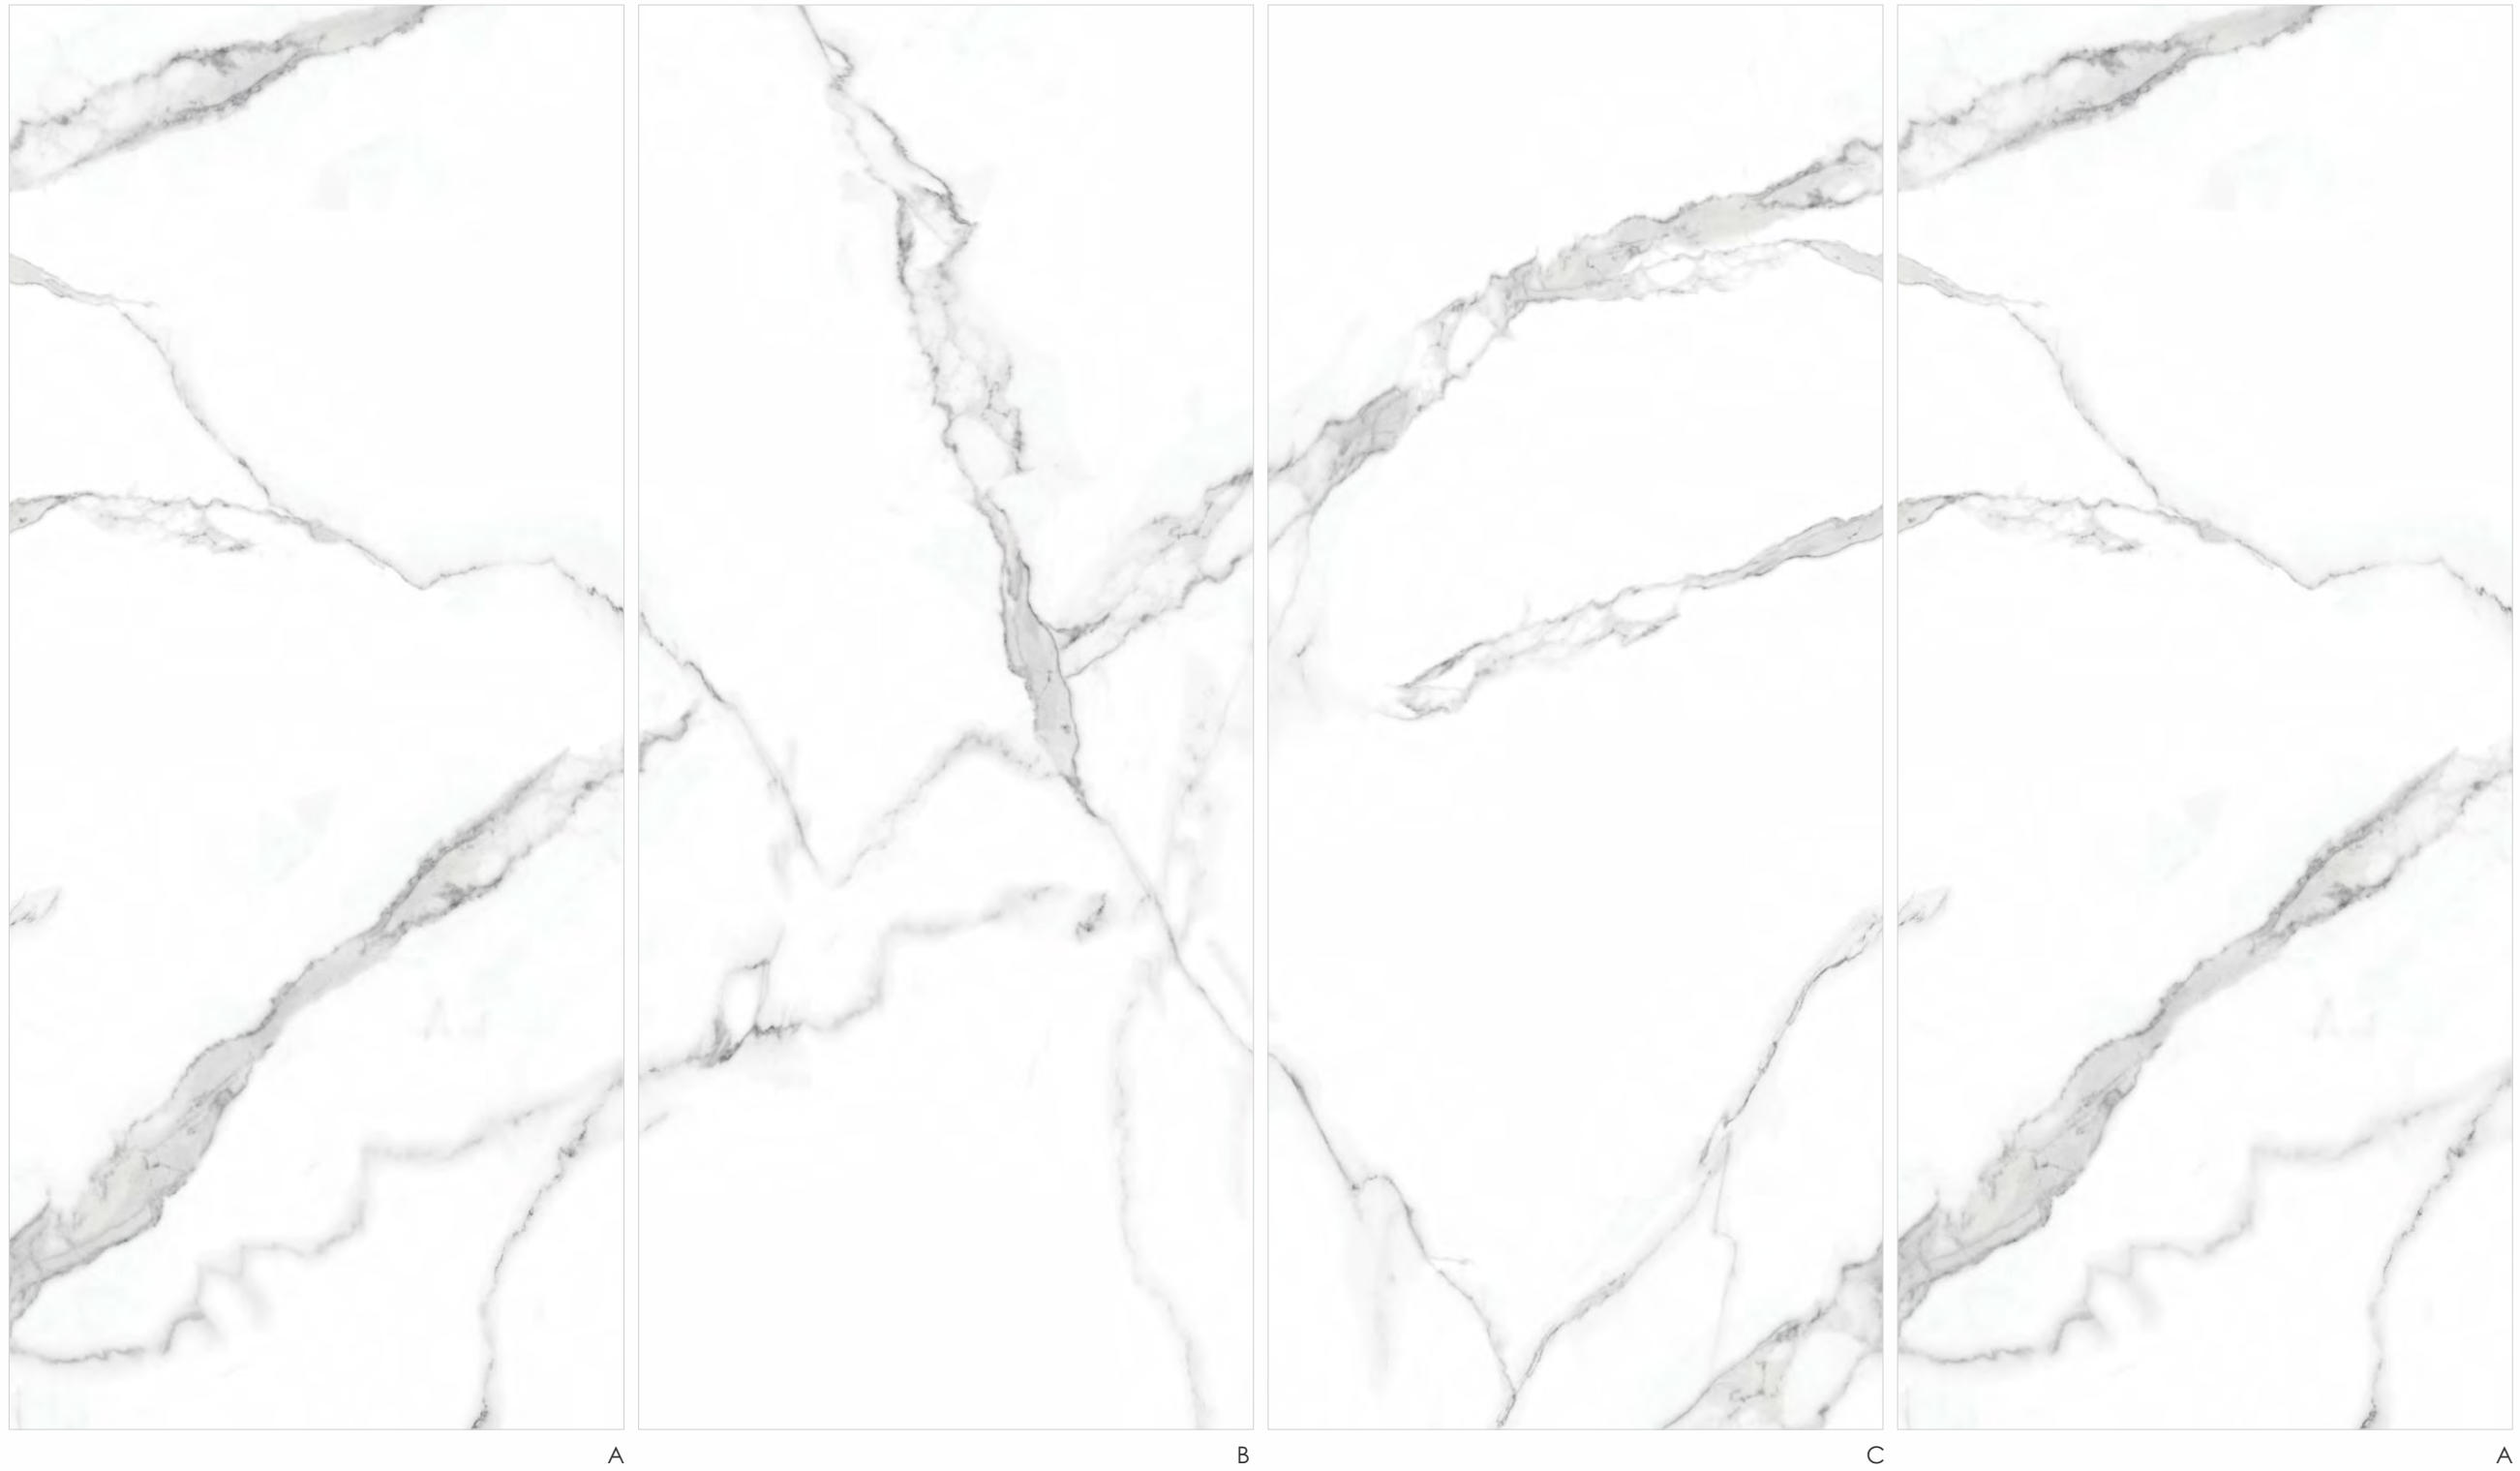

SURFACE:
High Gloss

THICKNESS:
9 mm & 6 mm

Statuario Fly

SIZE:
120x278cm

SURFACE:
High Gloss

THICKNESS:
9 mm & 6 mm

Statuario Crest

SIZE:
120x278cm