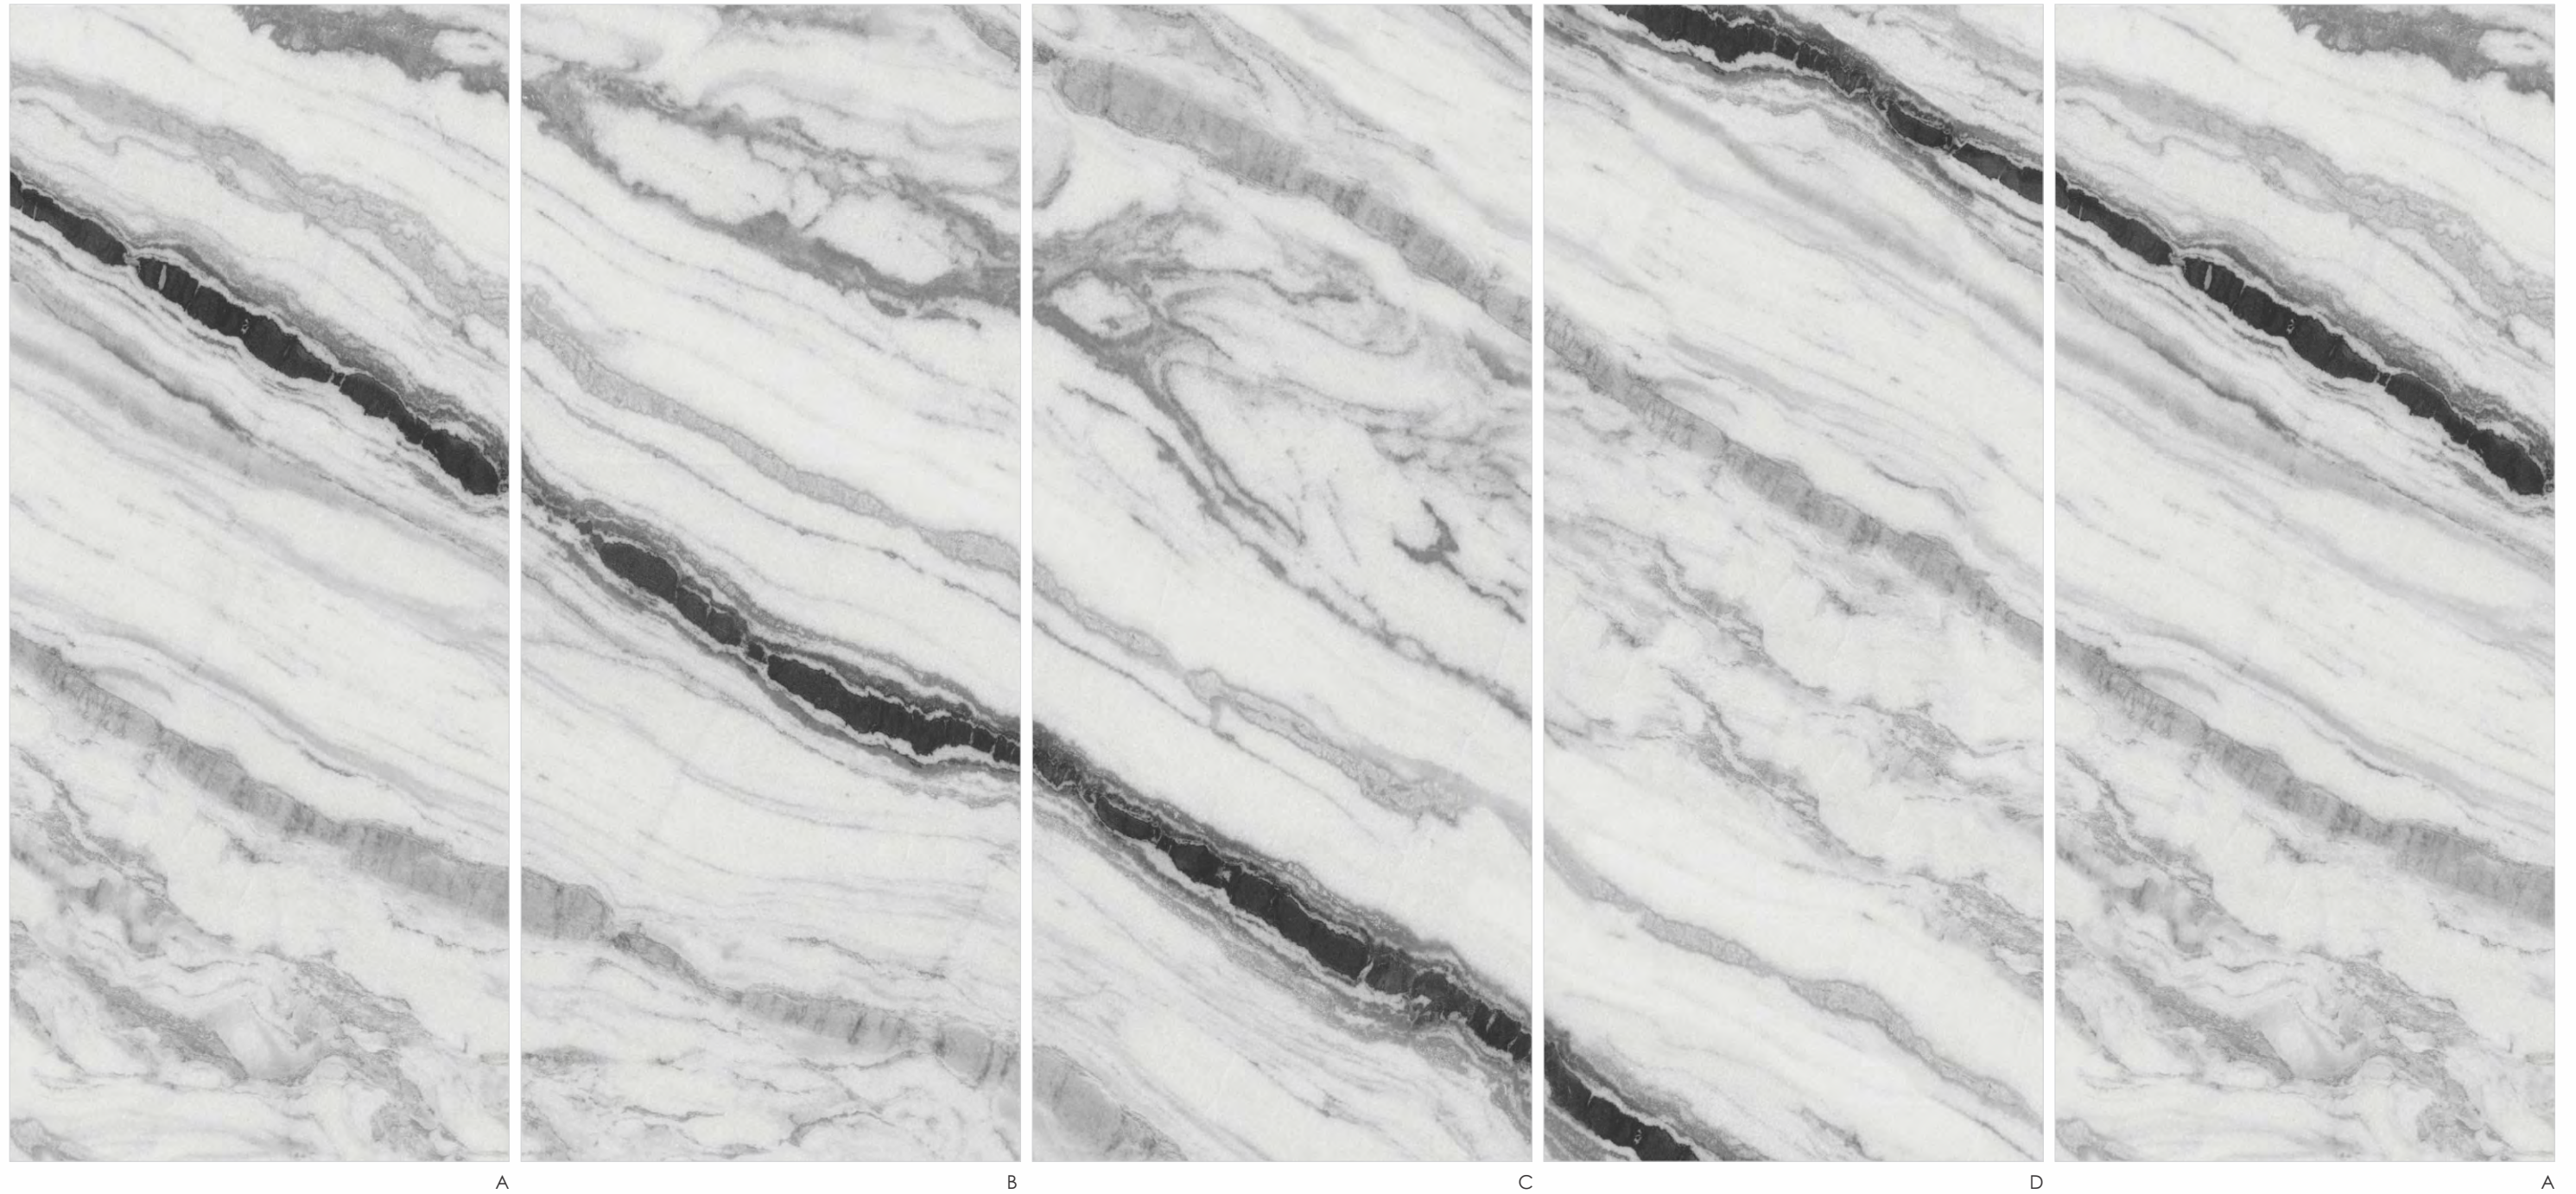

B

C

D

E

Carrara Vigour

SIZE:
120x278cm

SURFACE:
High Gloss

THICKNESS:
9 mm & 6 mm