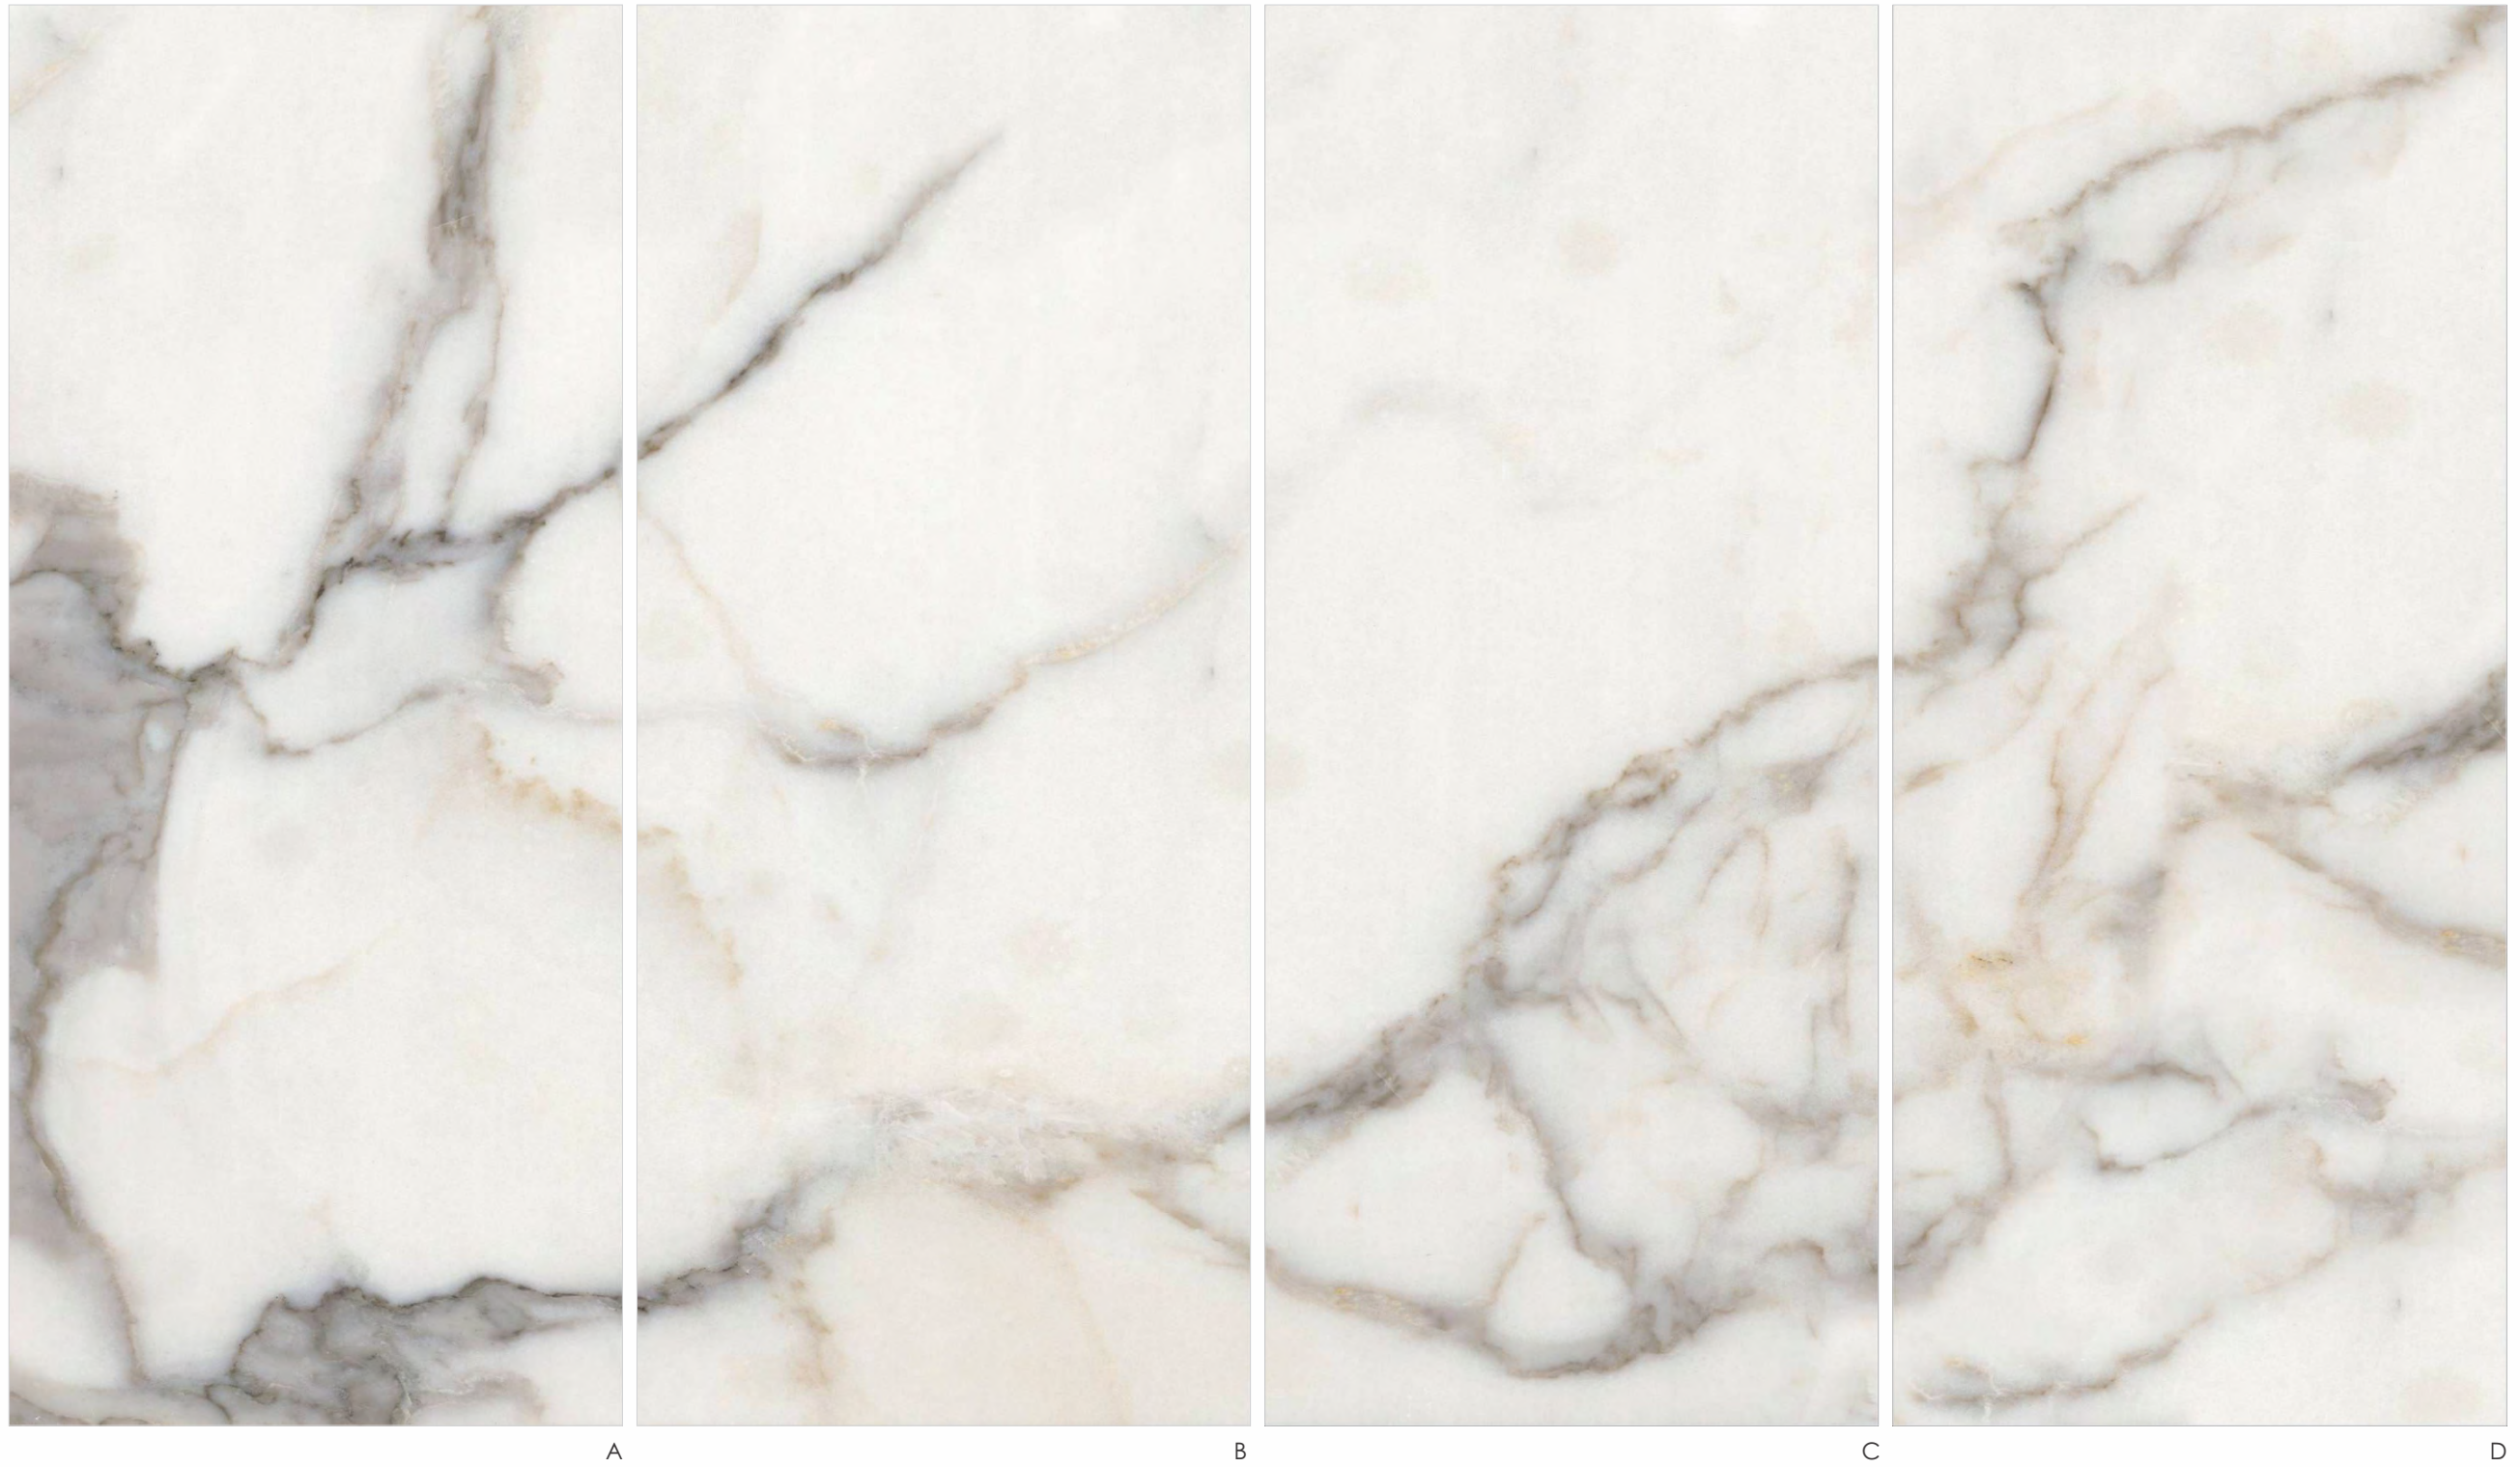

A

B

C

D

Carrara Glide

SIZE:
120x278cm

SURFACE:
High Gloss

THICKNESS:
9 mm & 6 mm