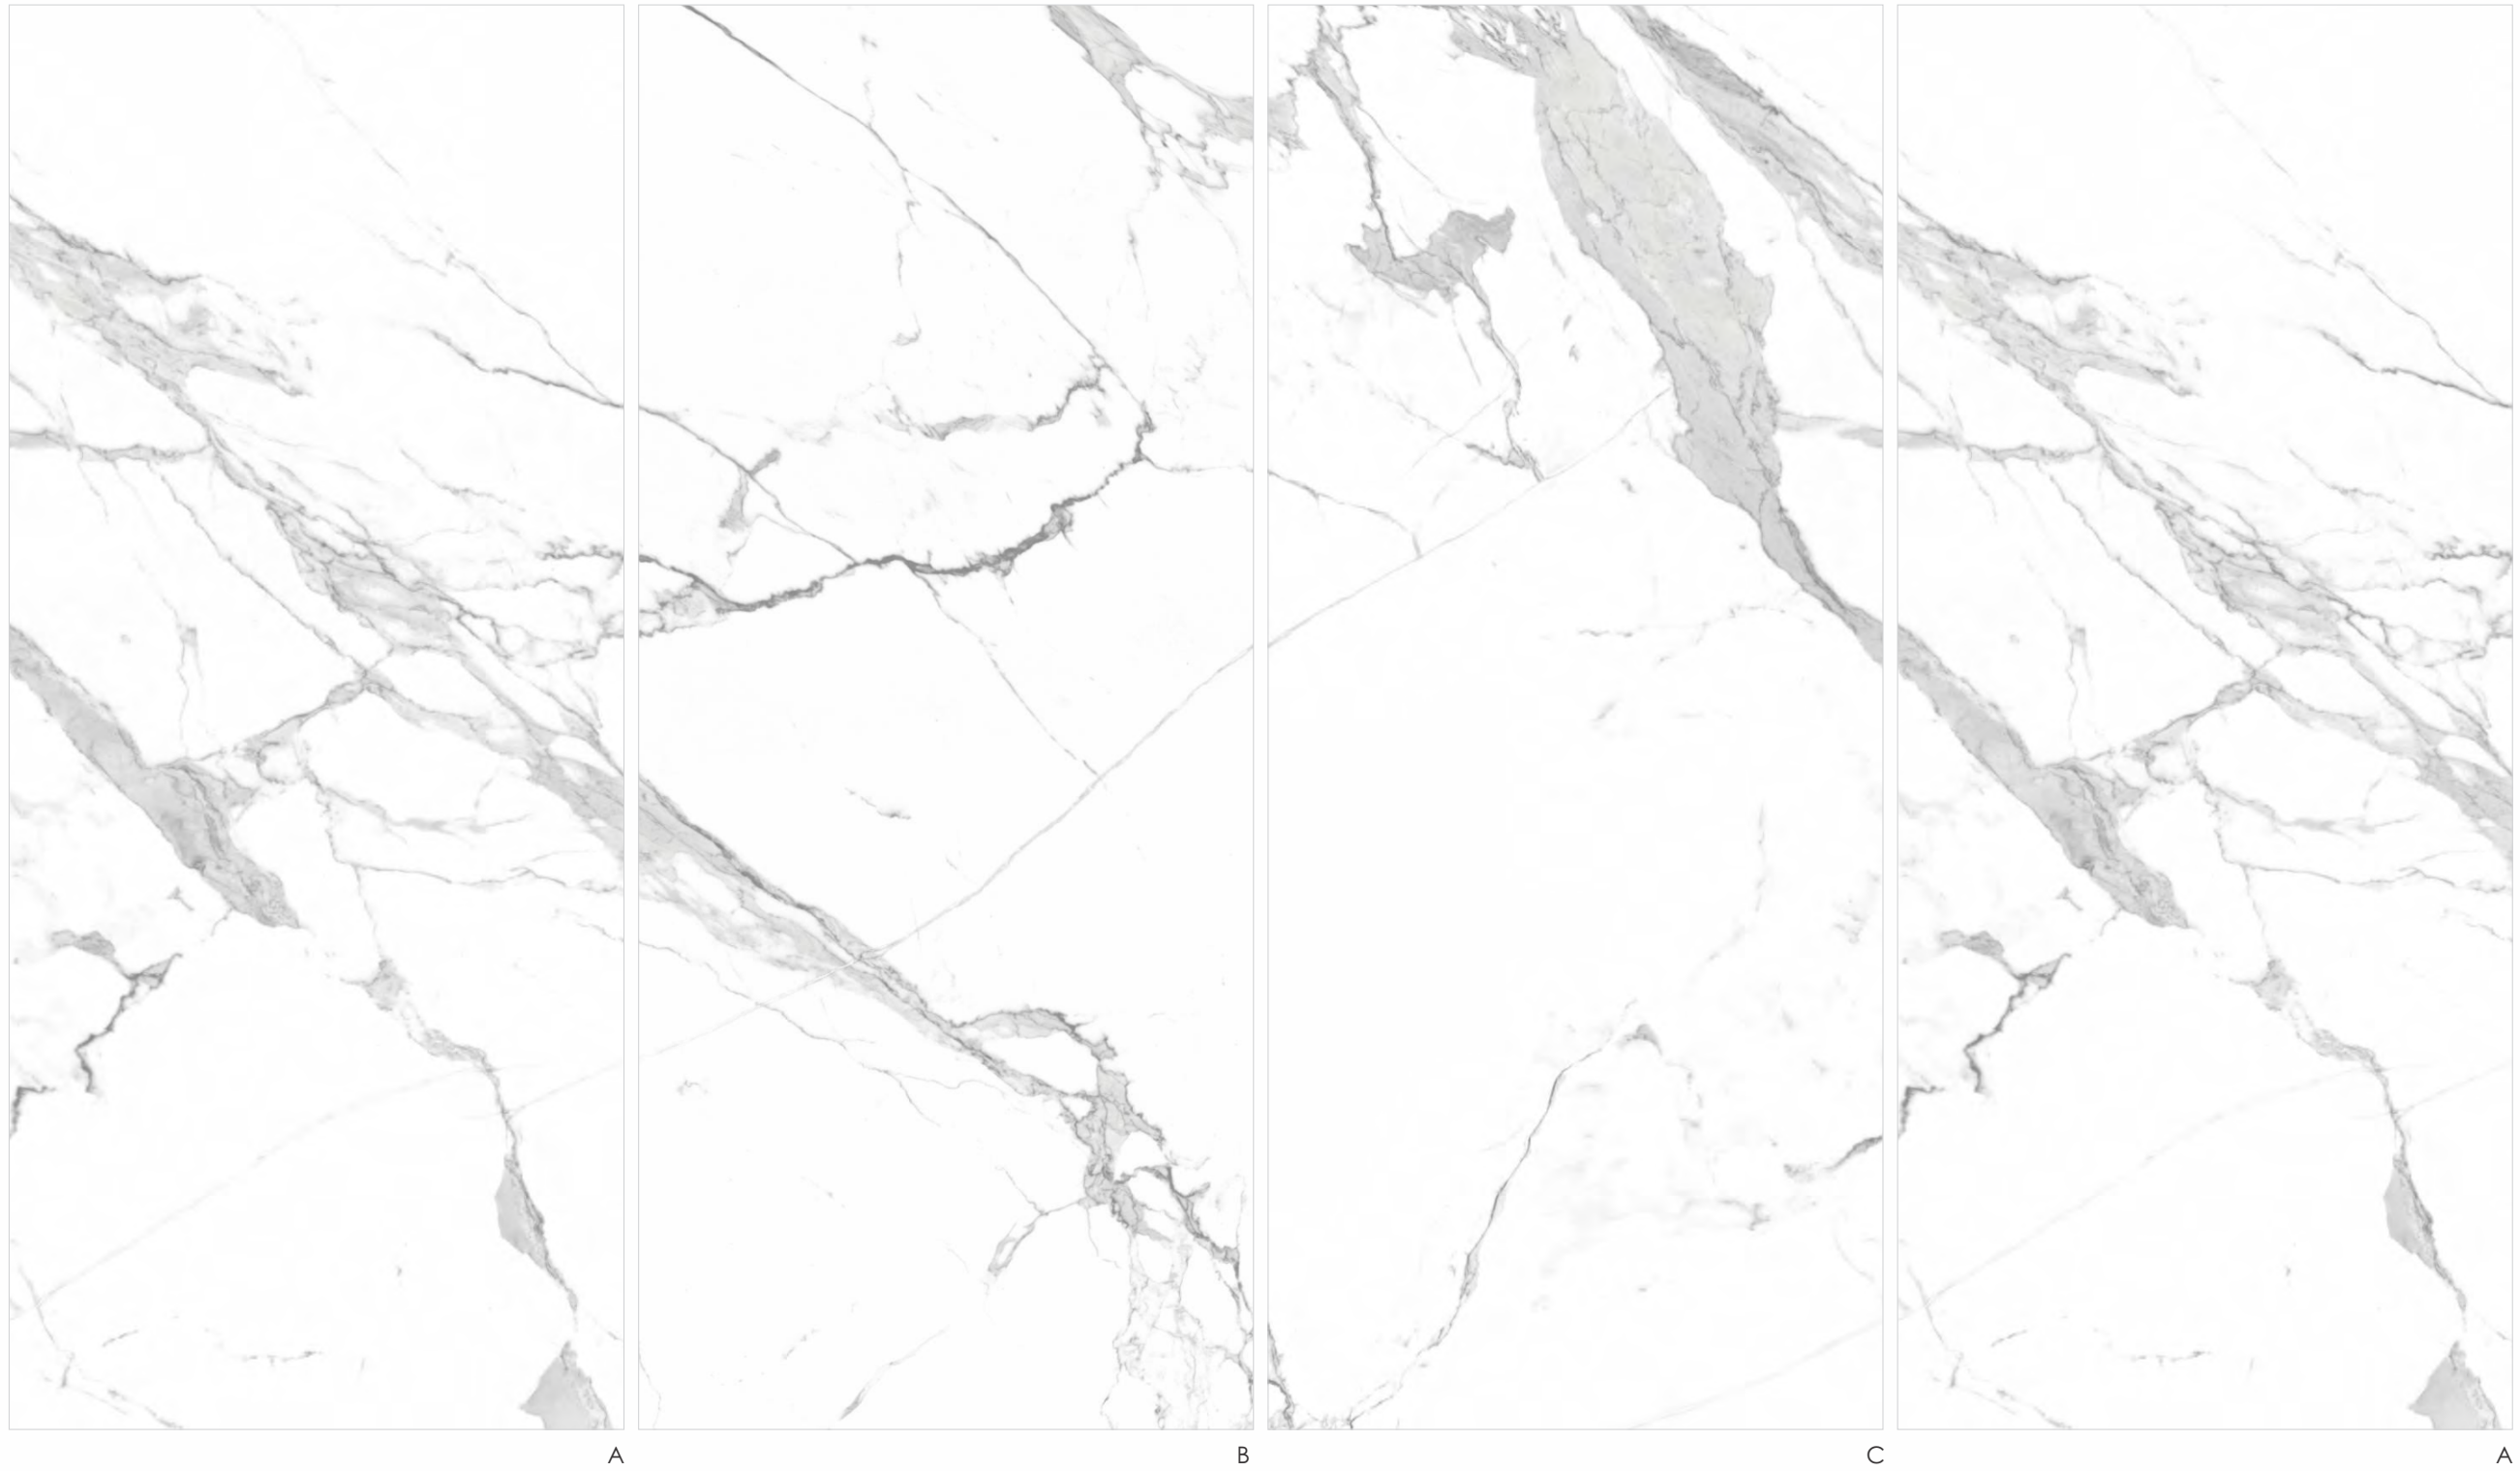

SURFACE:
High Gloss

THICKNESS:
9 mm & 6 mm

Statuario Fly

SIZE:
120x278cm

SURFACE:
High Gloss

THICKNESS:
9 mm & 6 mm

Statuario Crest

SIZE:
120x278cm