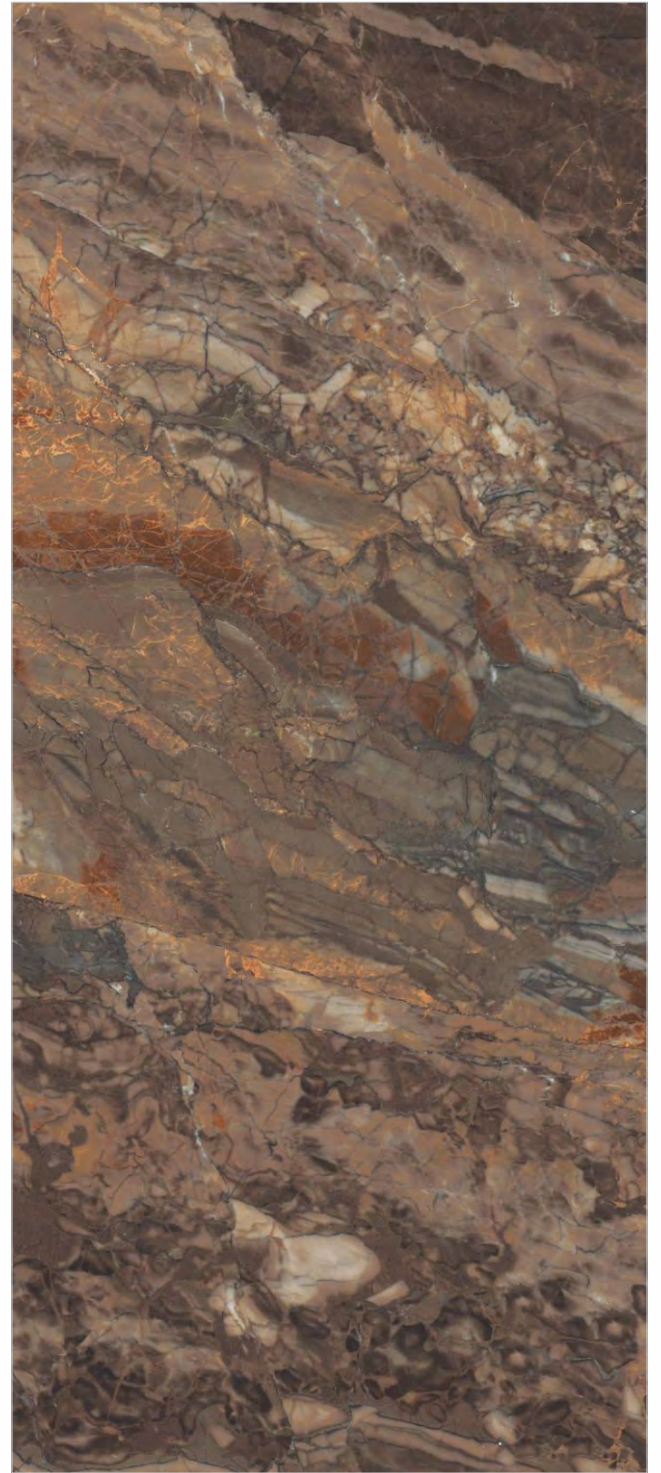

A

B

C

D

Rozetta

SIZE:
120x278cm

SURFACE:
High Gloss

THICKNESS:
9 mm & 6 mm