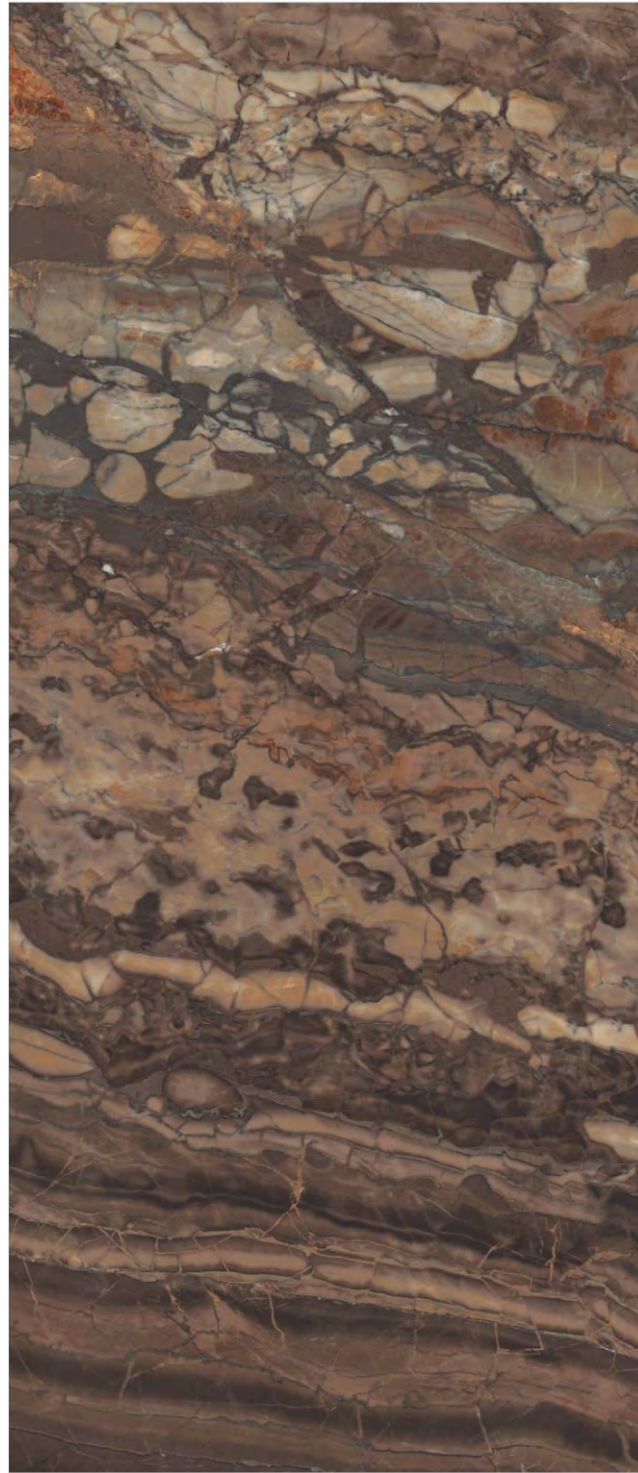

A

B

C

D

Rozetta

SIZE:
120x278cm

SURFACE:
High Gloss

THICKNESS:
9 mm & 6 mm