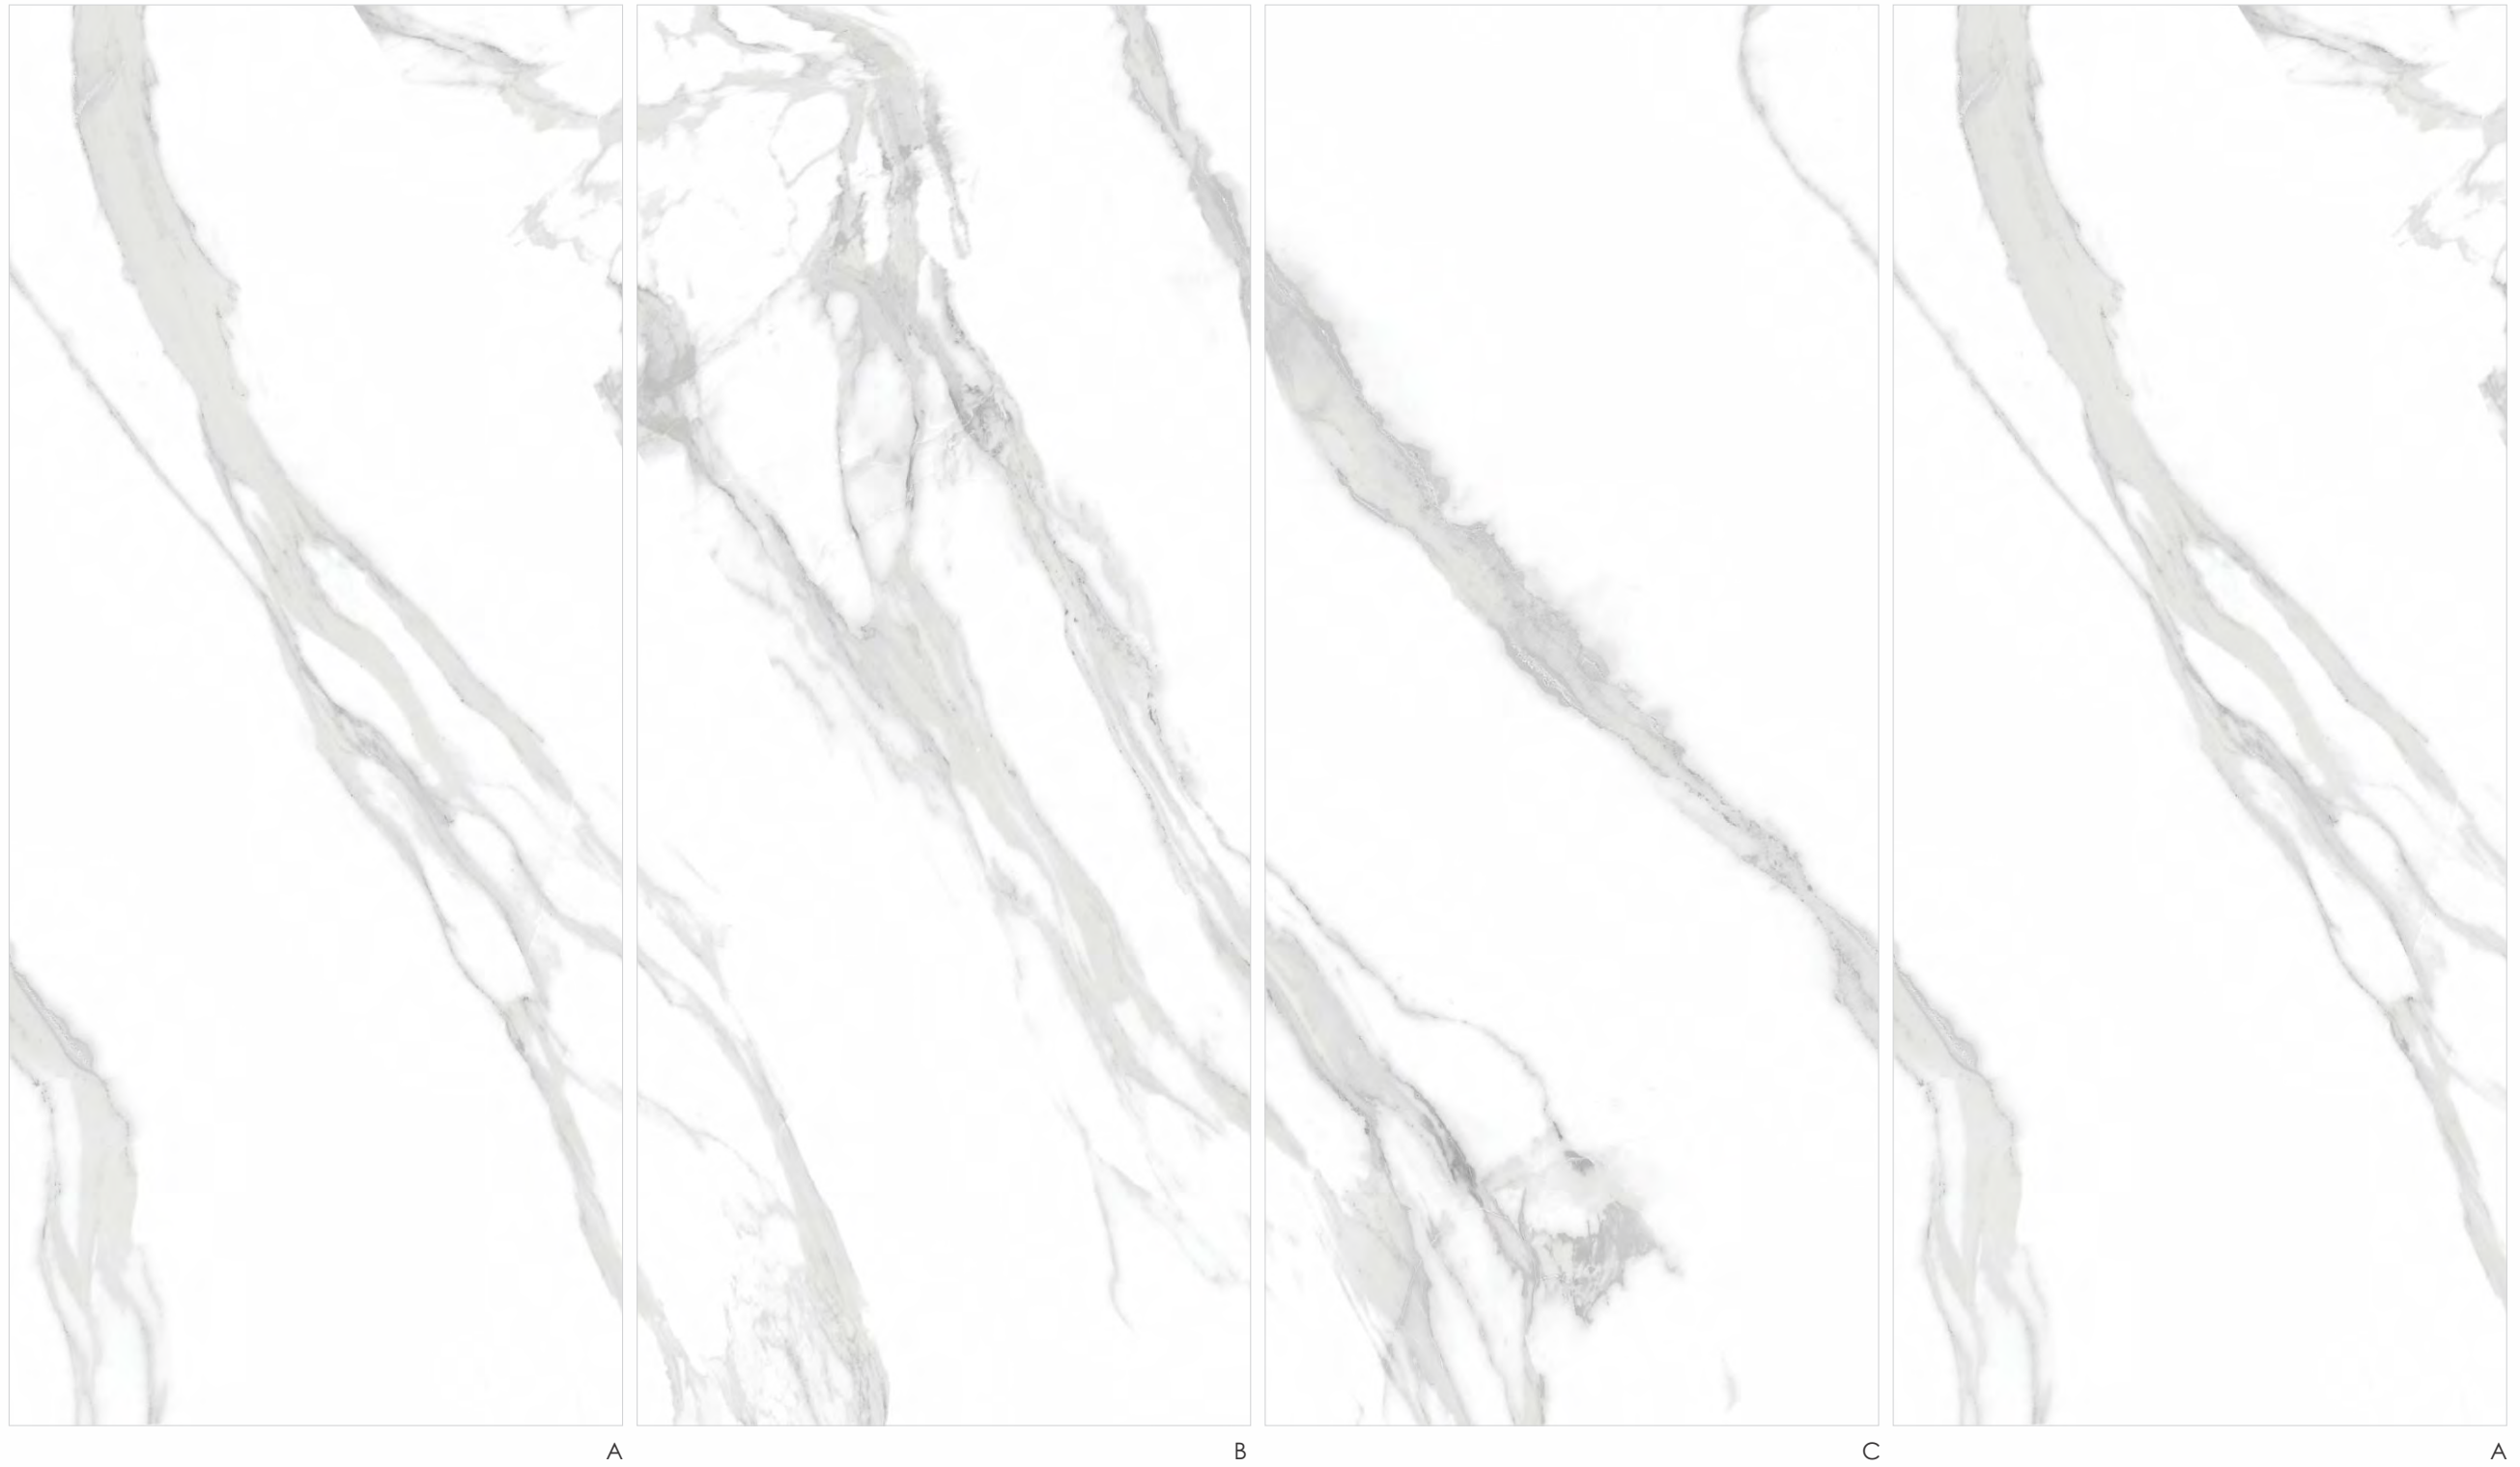

B

C

D

Stroke White

SIZE:
120x278cm

SURFACE:
High Gloss

THICKNESS:
9 mm & 6 mm

Carrara Crisp