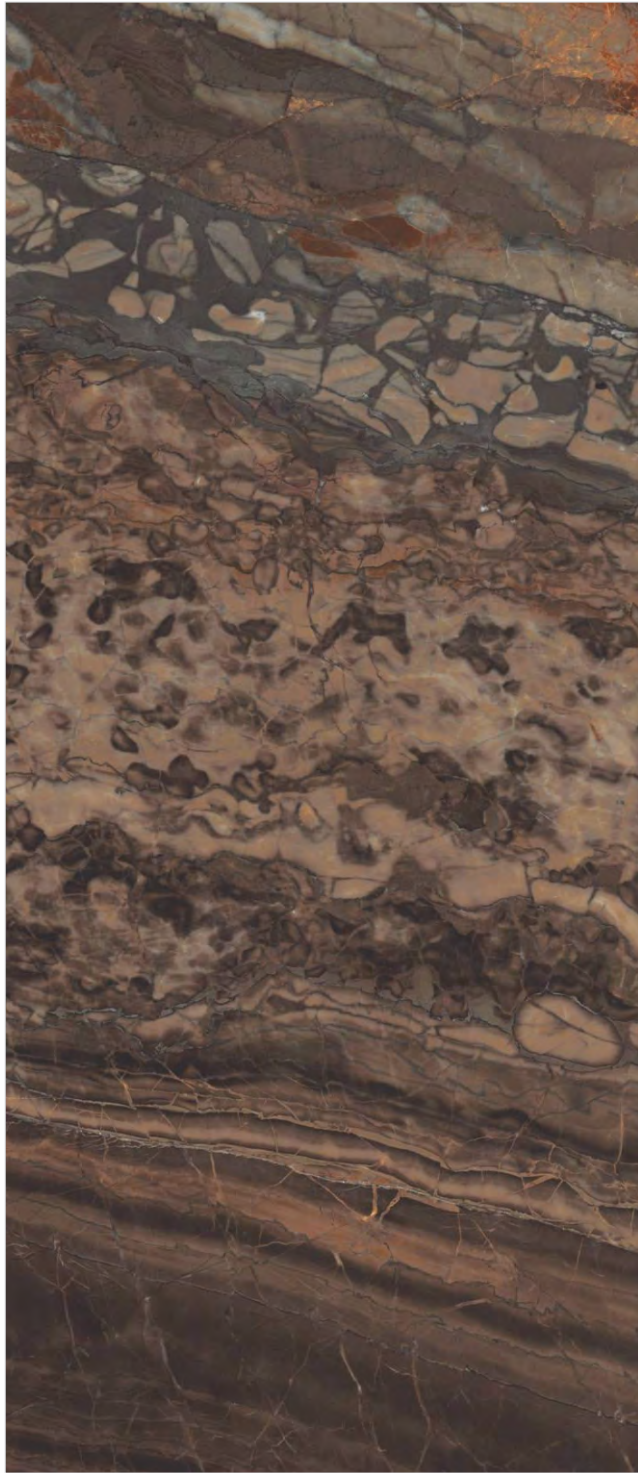

A

B

C

D

Rozetta

SIZE:
120x278cm

SURFACE:
High Gloss

THICKNESS:
9 mm & 6 mm