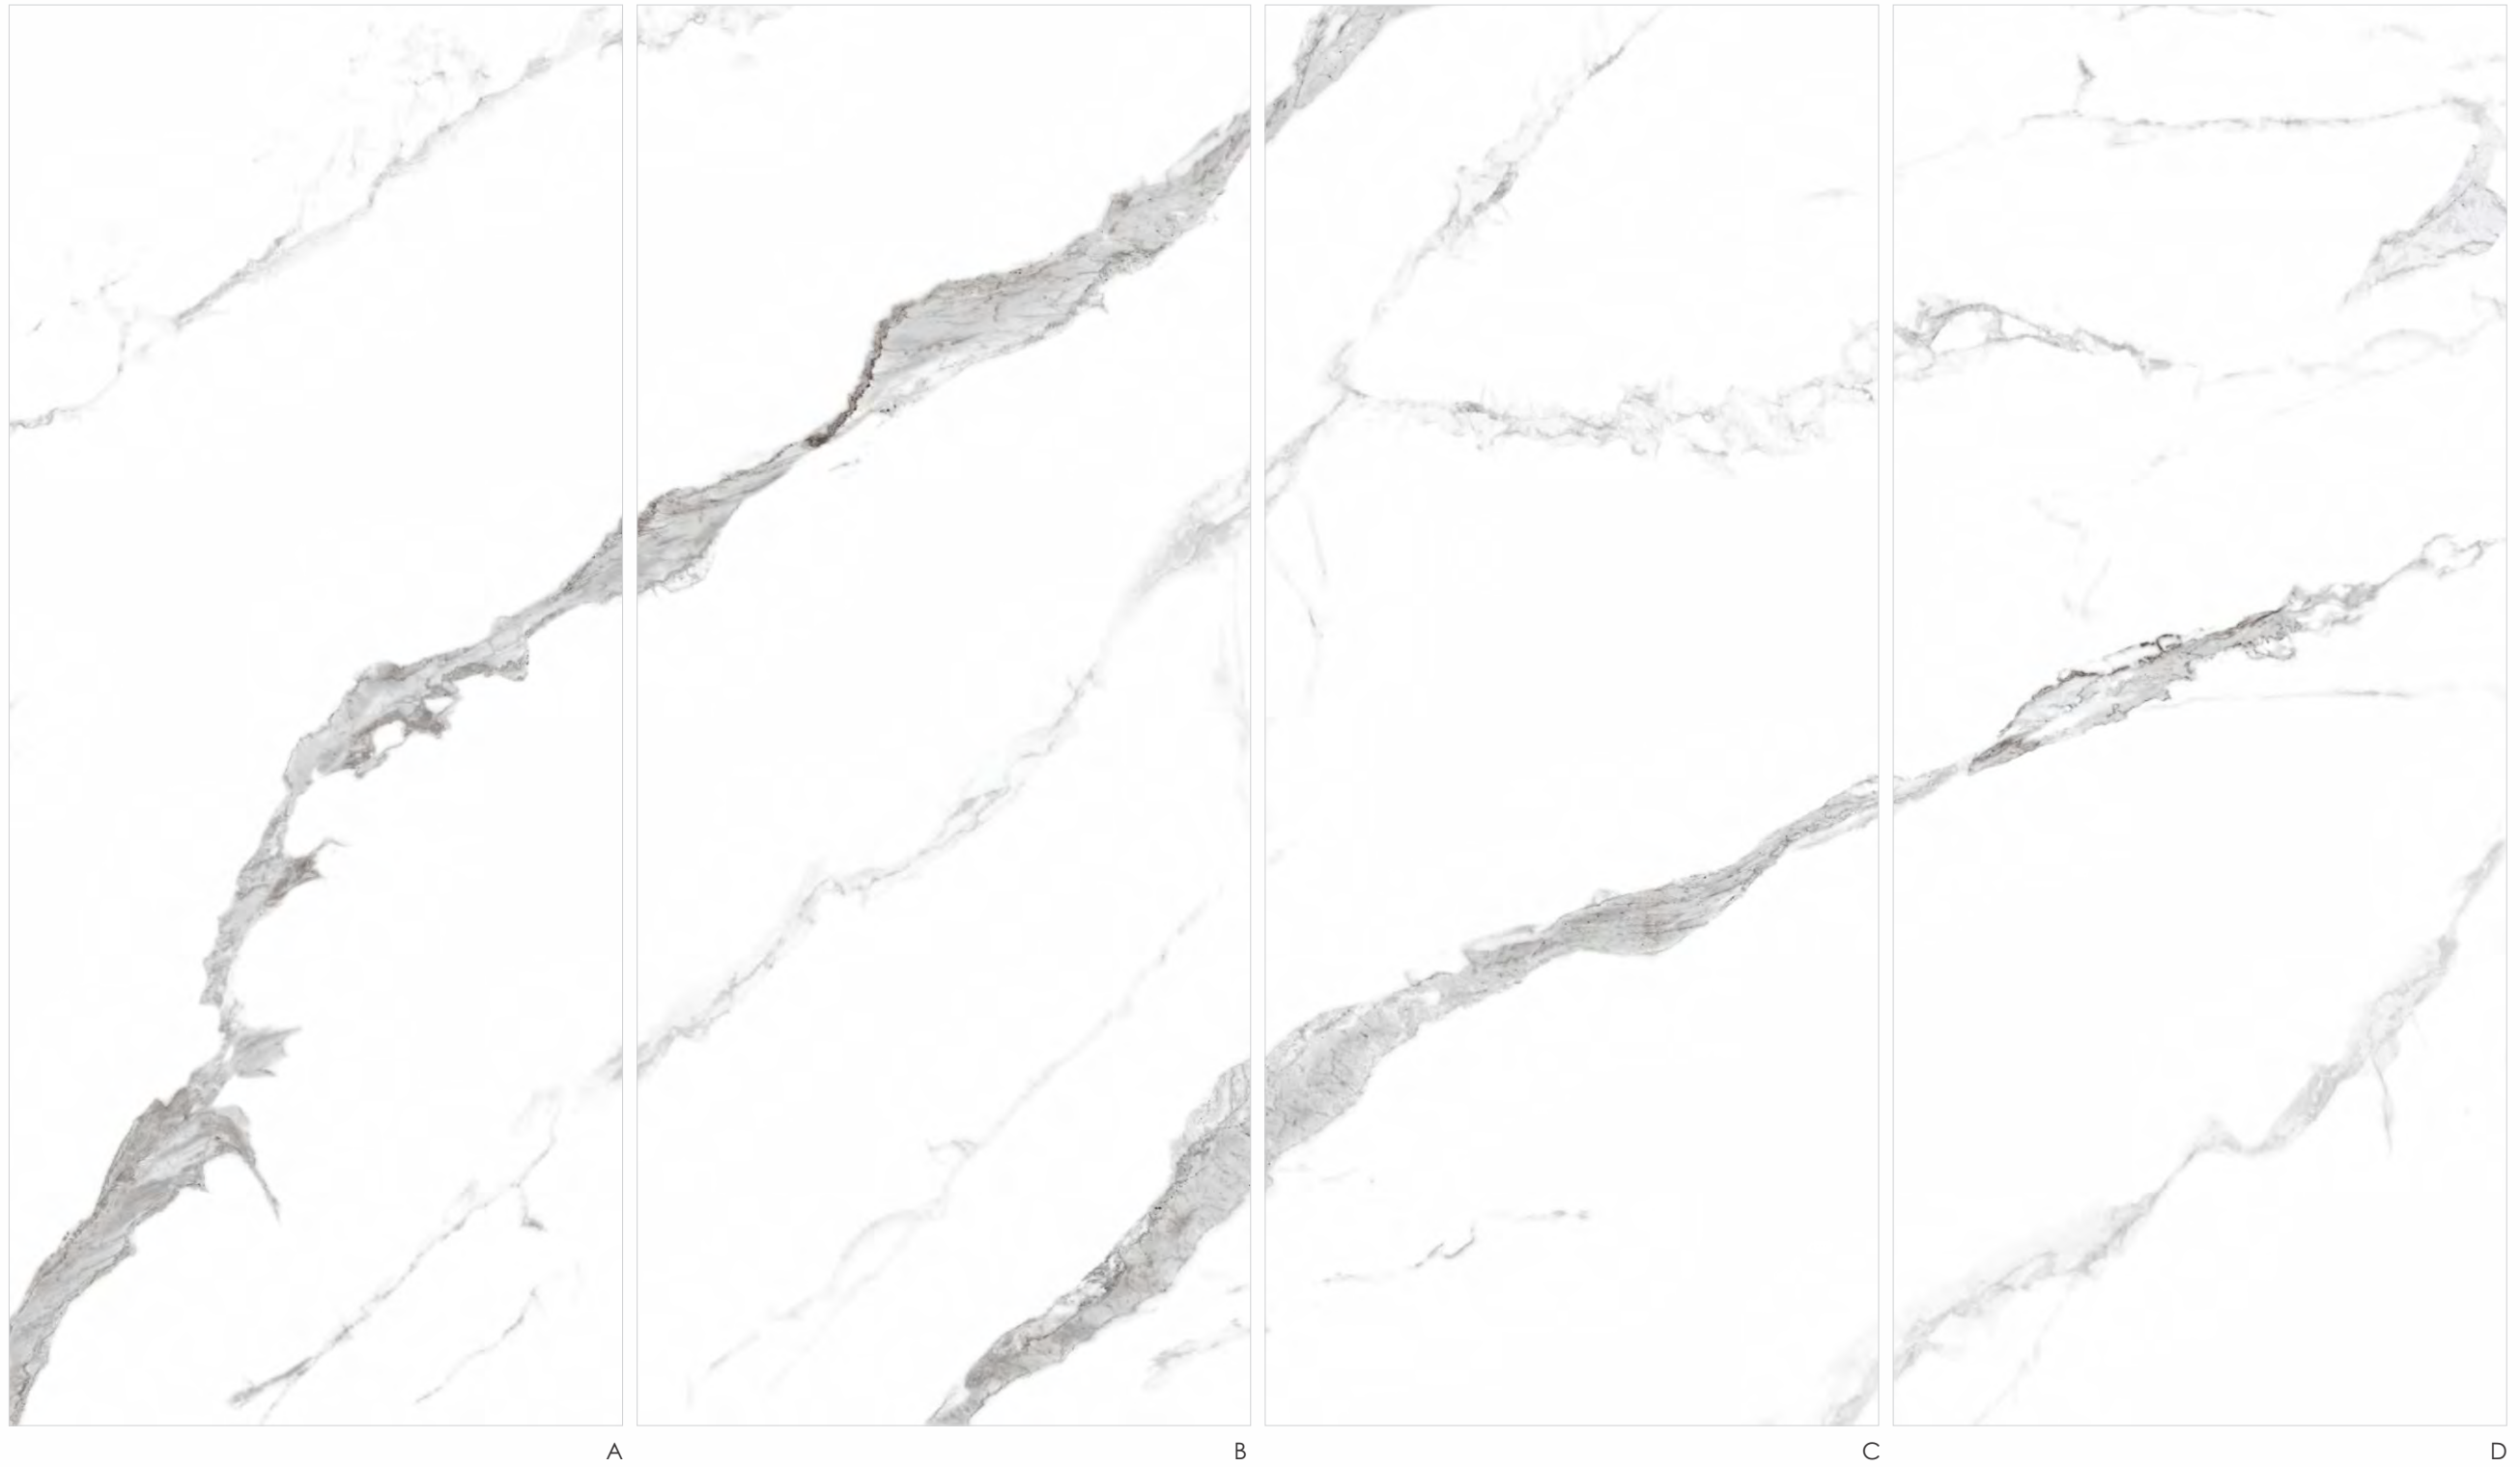

Statuario Edge

SIZE:
120x278cm

SURFACE:
High Gloss

THICKNESS:
9 mm & 6 mm

A

B

C

D