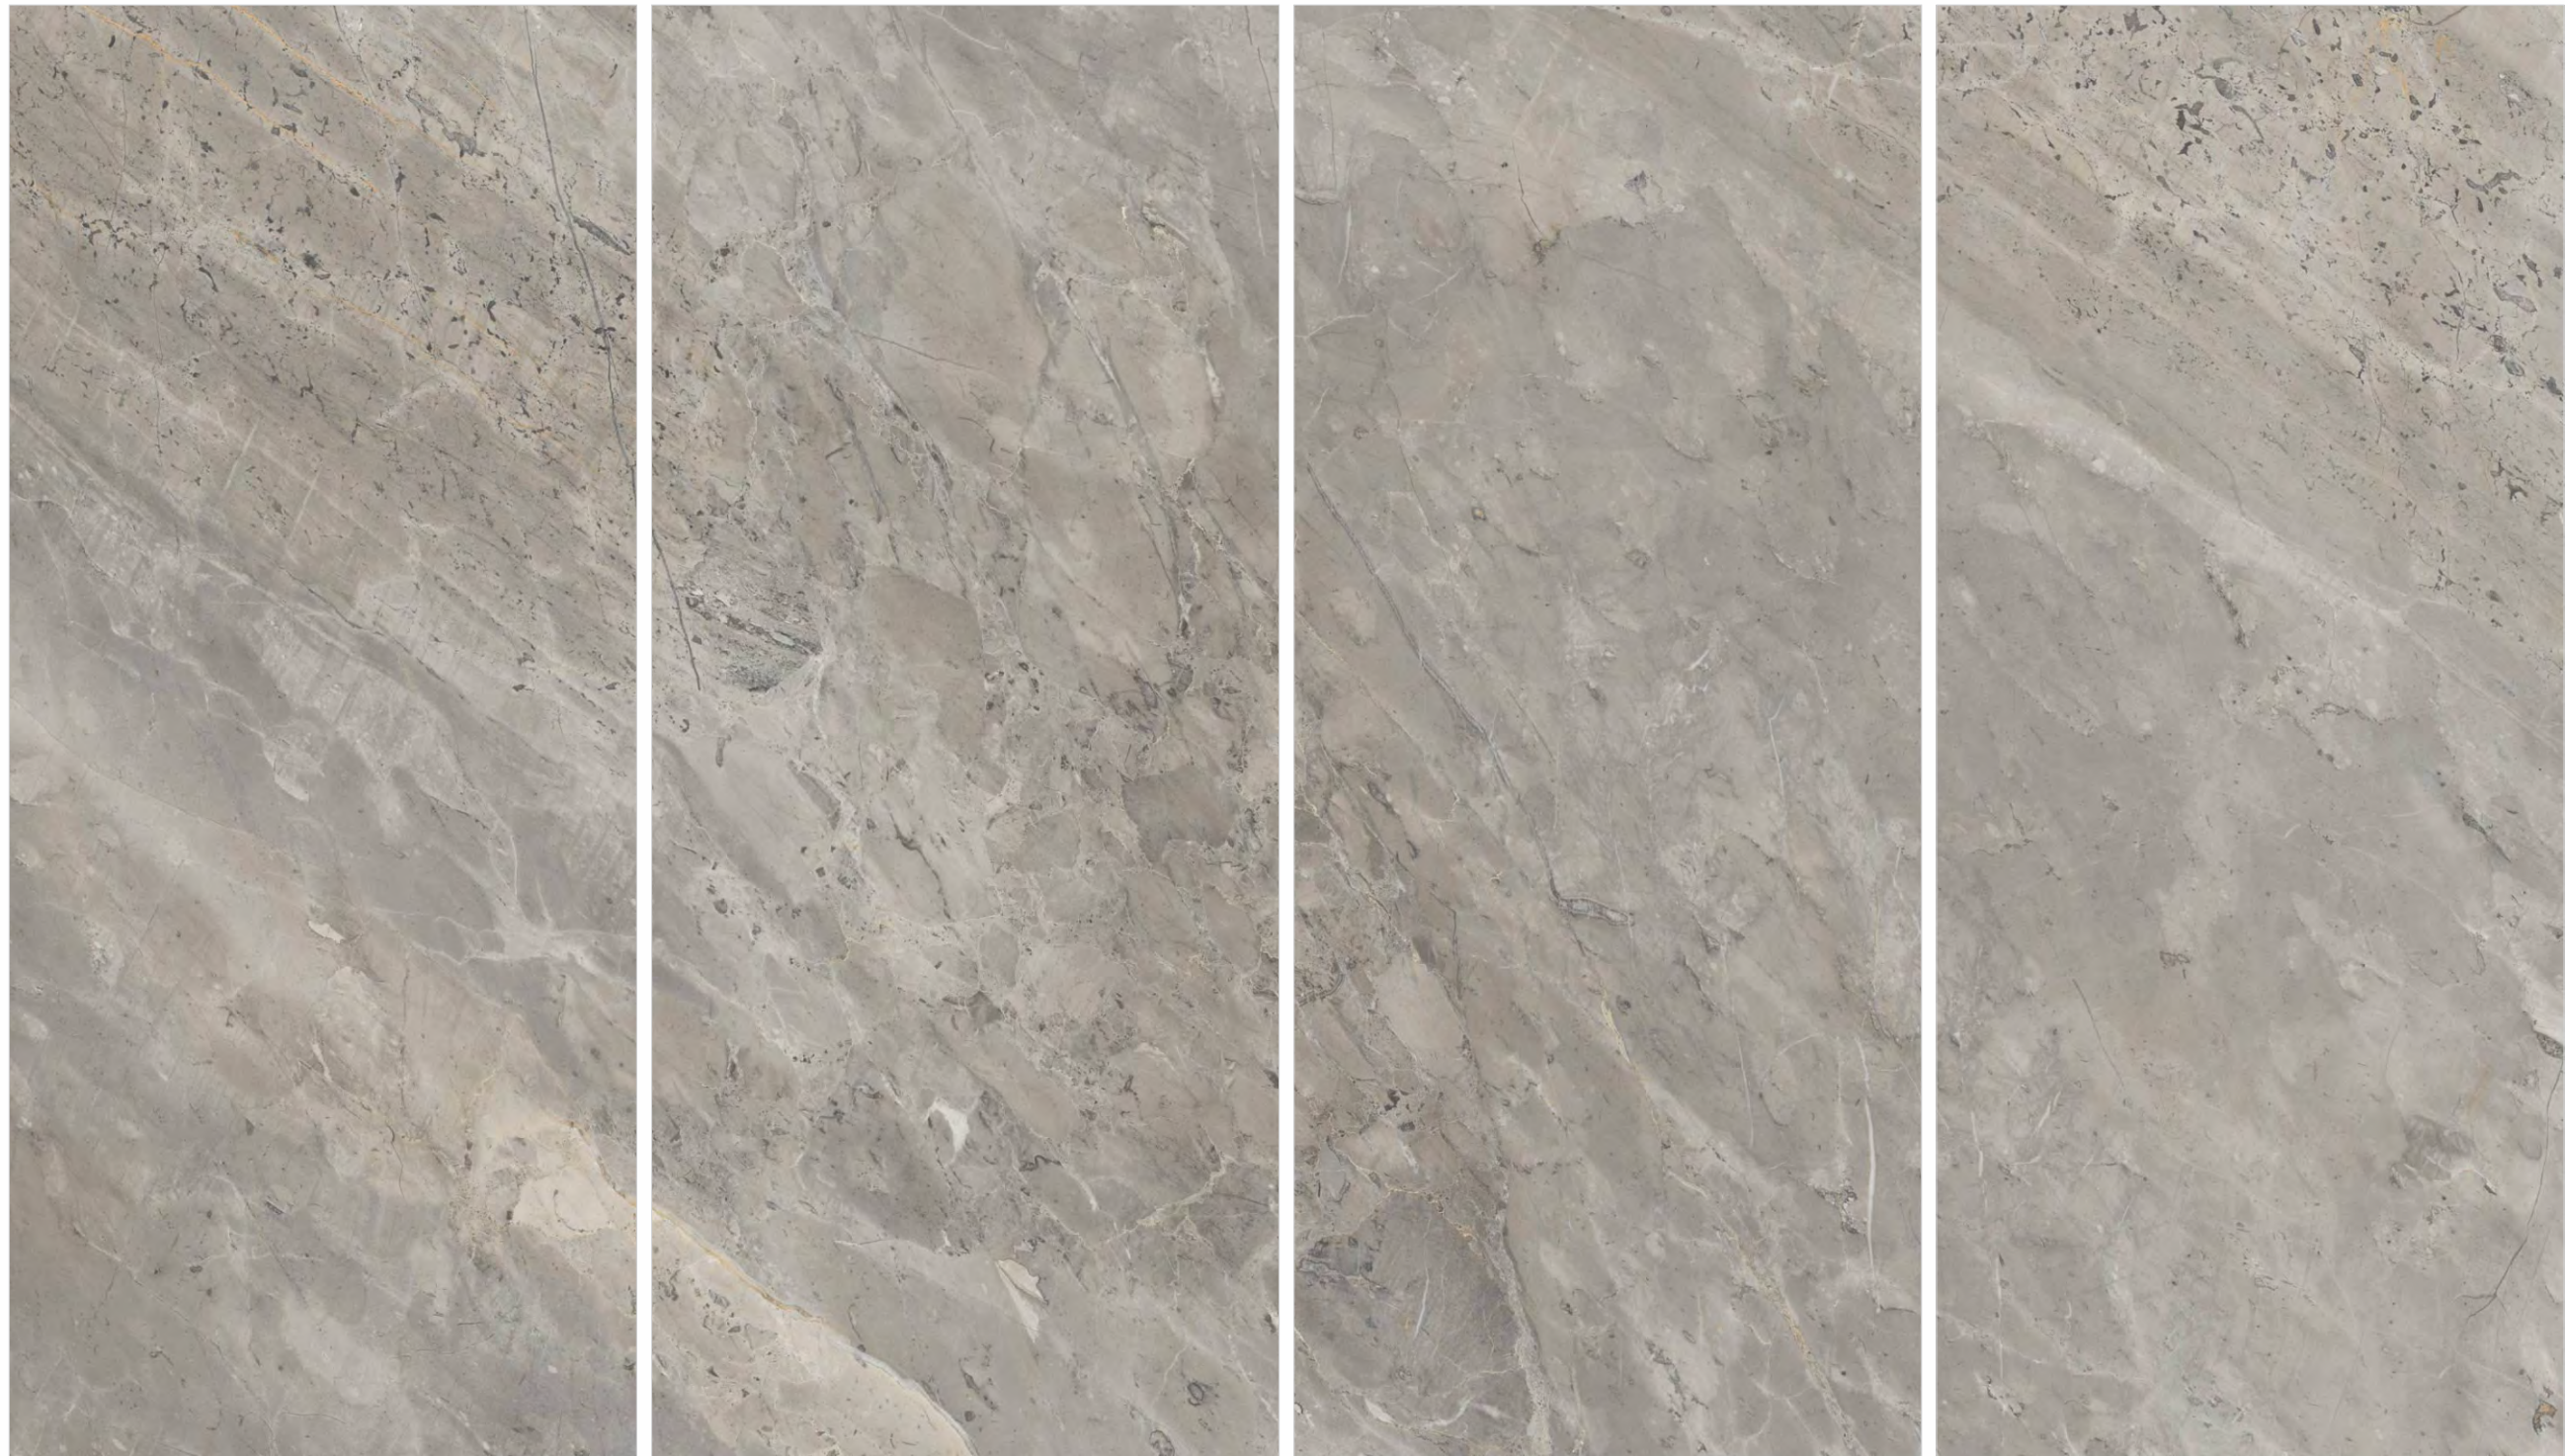

A

B

C

A

Onyx Sun

SIZE:
120x278cm

SURFACE:
High Gloss

THICKNESS:
9 mm & 6 mm