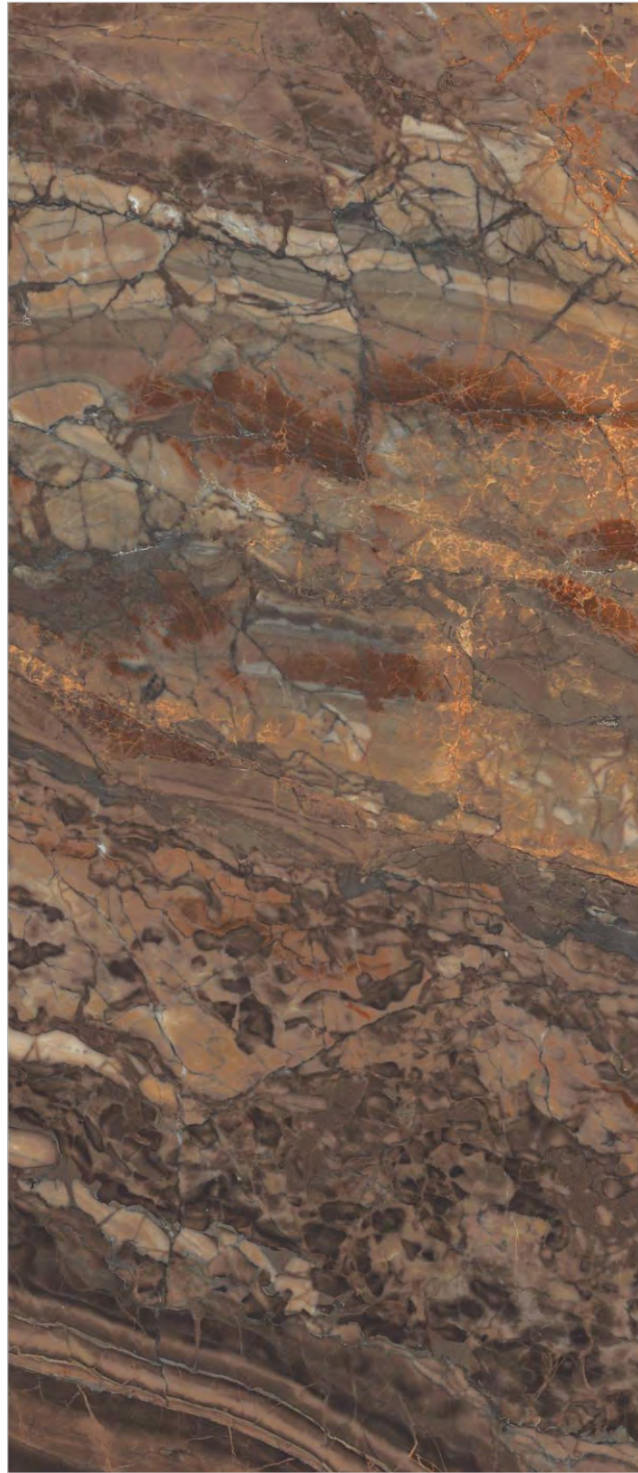

A

B

C

D

Rozetta

SIZE:
120x278cm

SURFACE:
High Gloss

THICKNESS:
9 mm & 6 mm