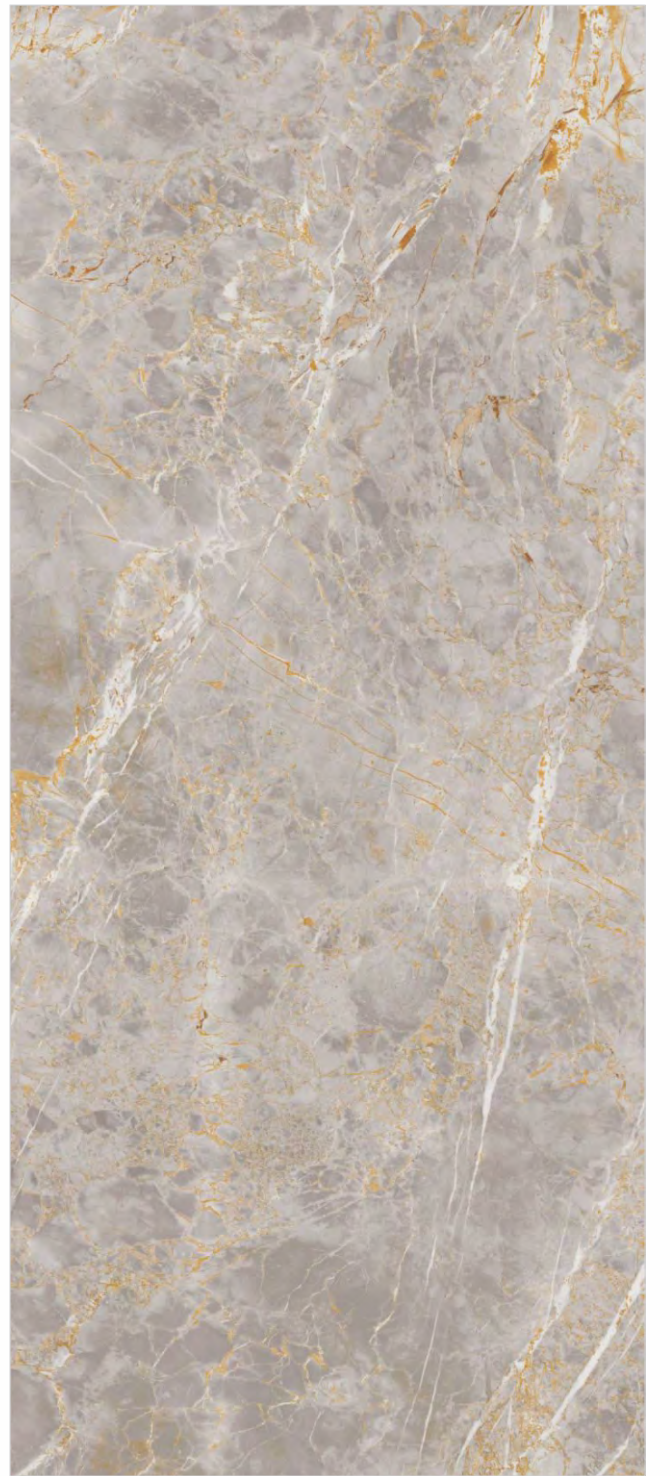

Ice Onyx

Random Face

EMPRESSA

SIZE:
120x278cm

SURFACE:
High Gloss

THICKNESS:
9 mm & 6 mm

Wall
Ice Onyx

Floor
Sarren Collin