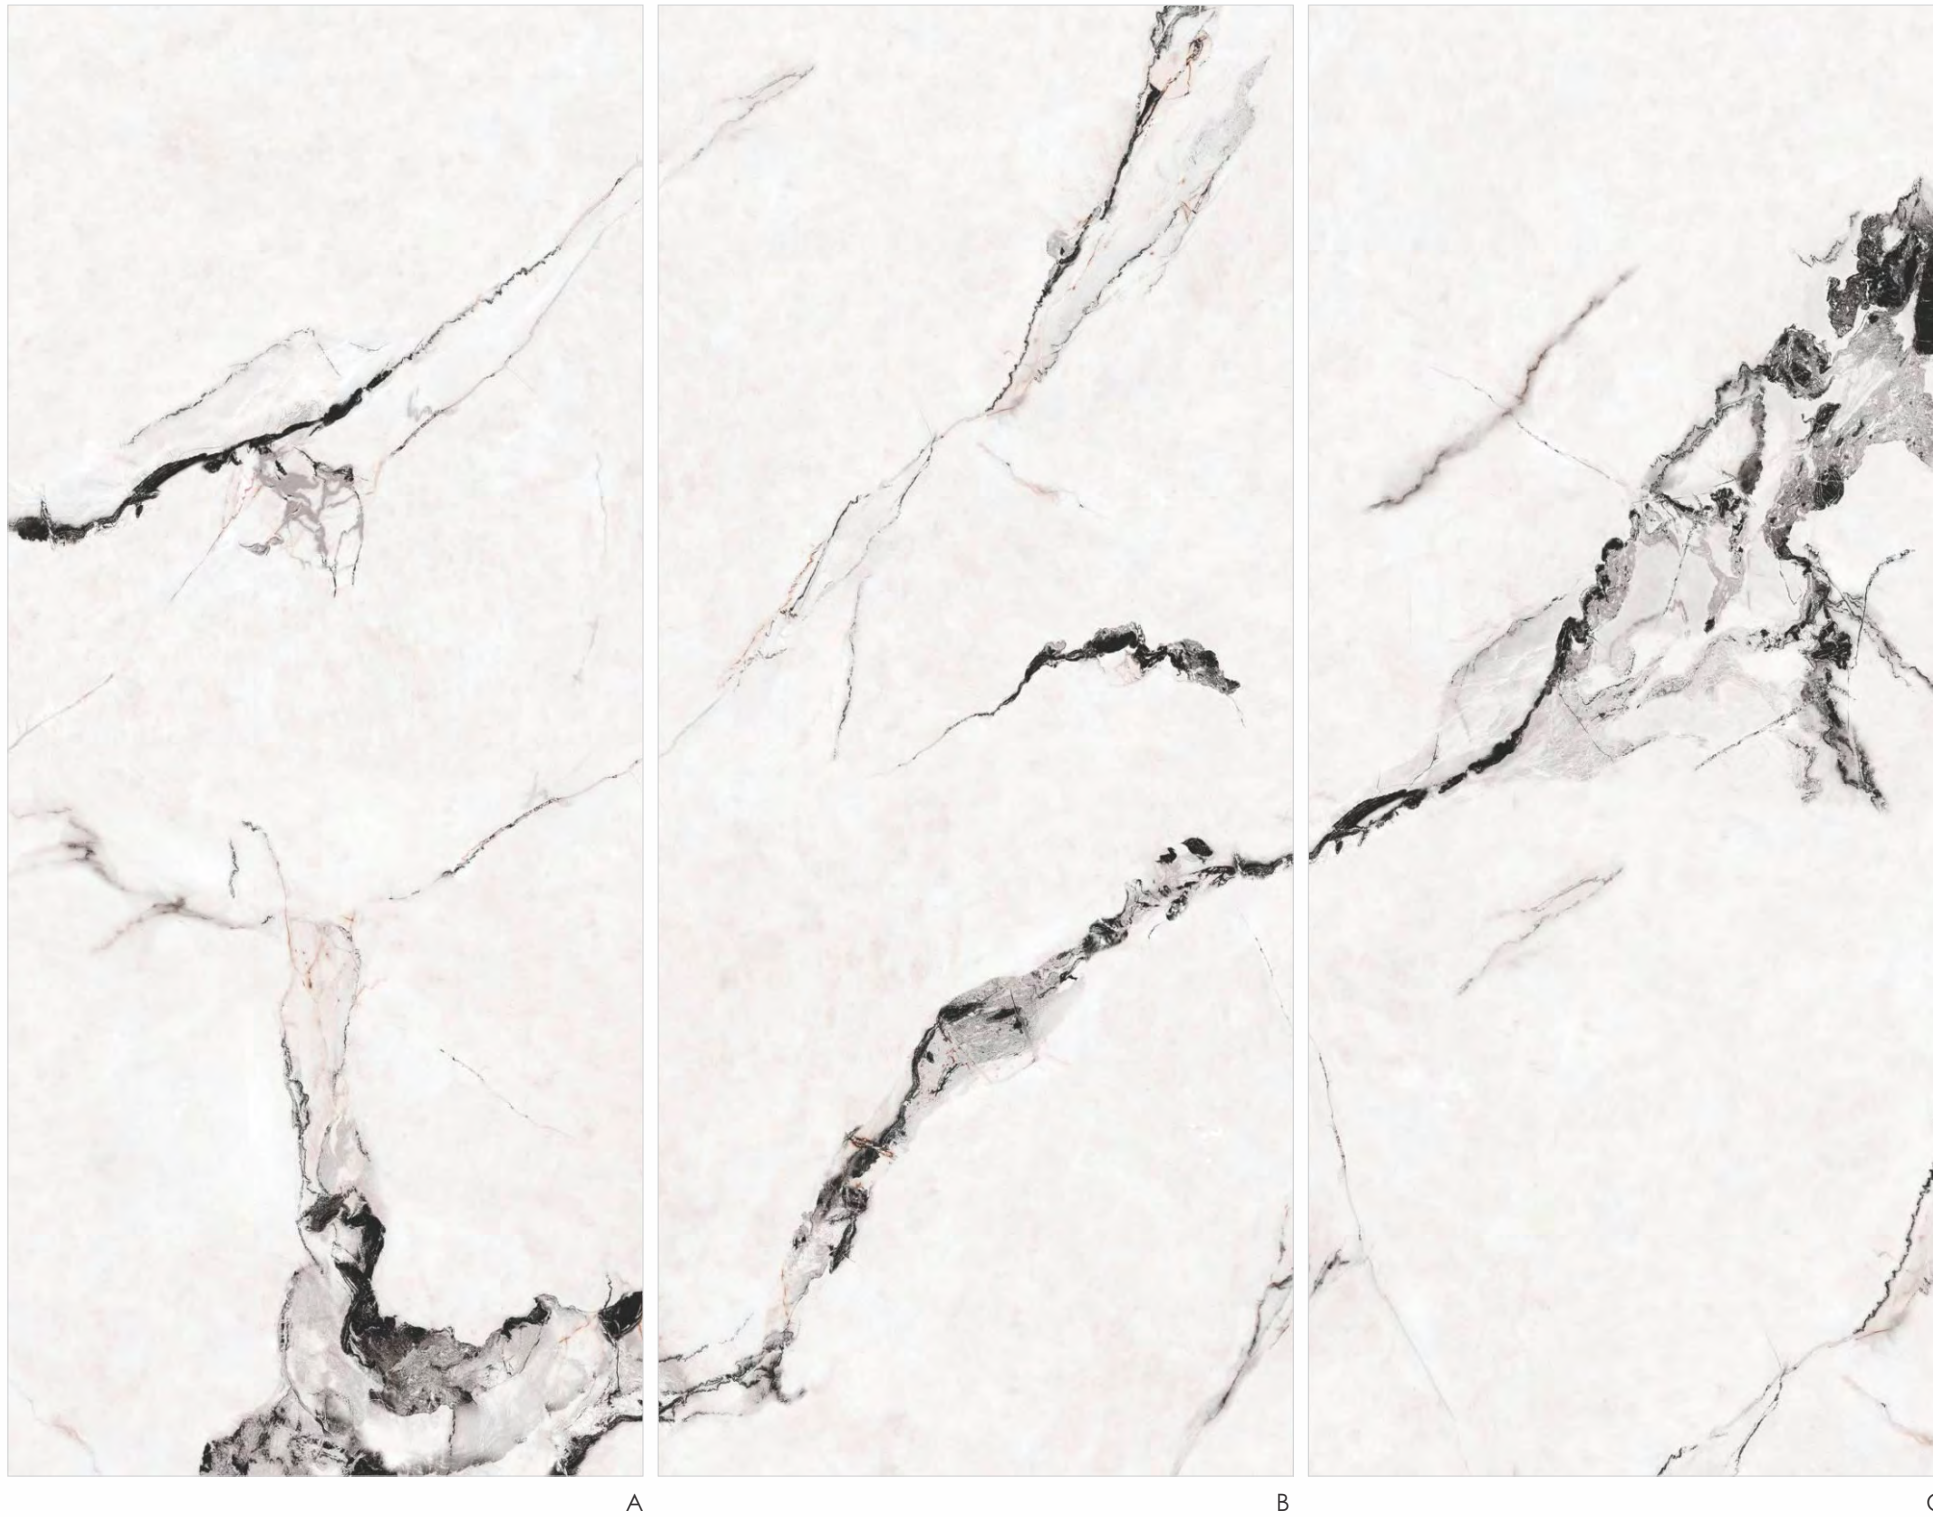

C

Carrara Vibe

SIZE:
120x278cm

SURFACE:
High Gloss

THICKNESS:
9 mm & 6 mm

A

B

C