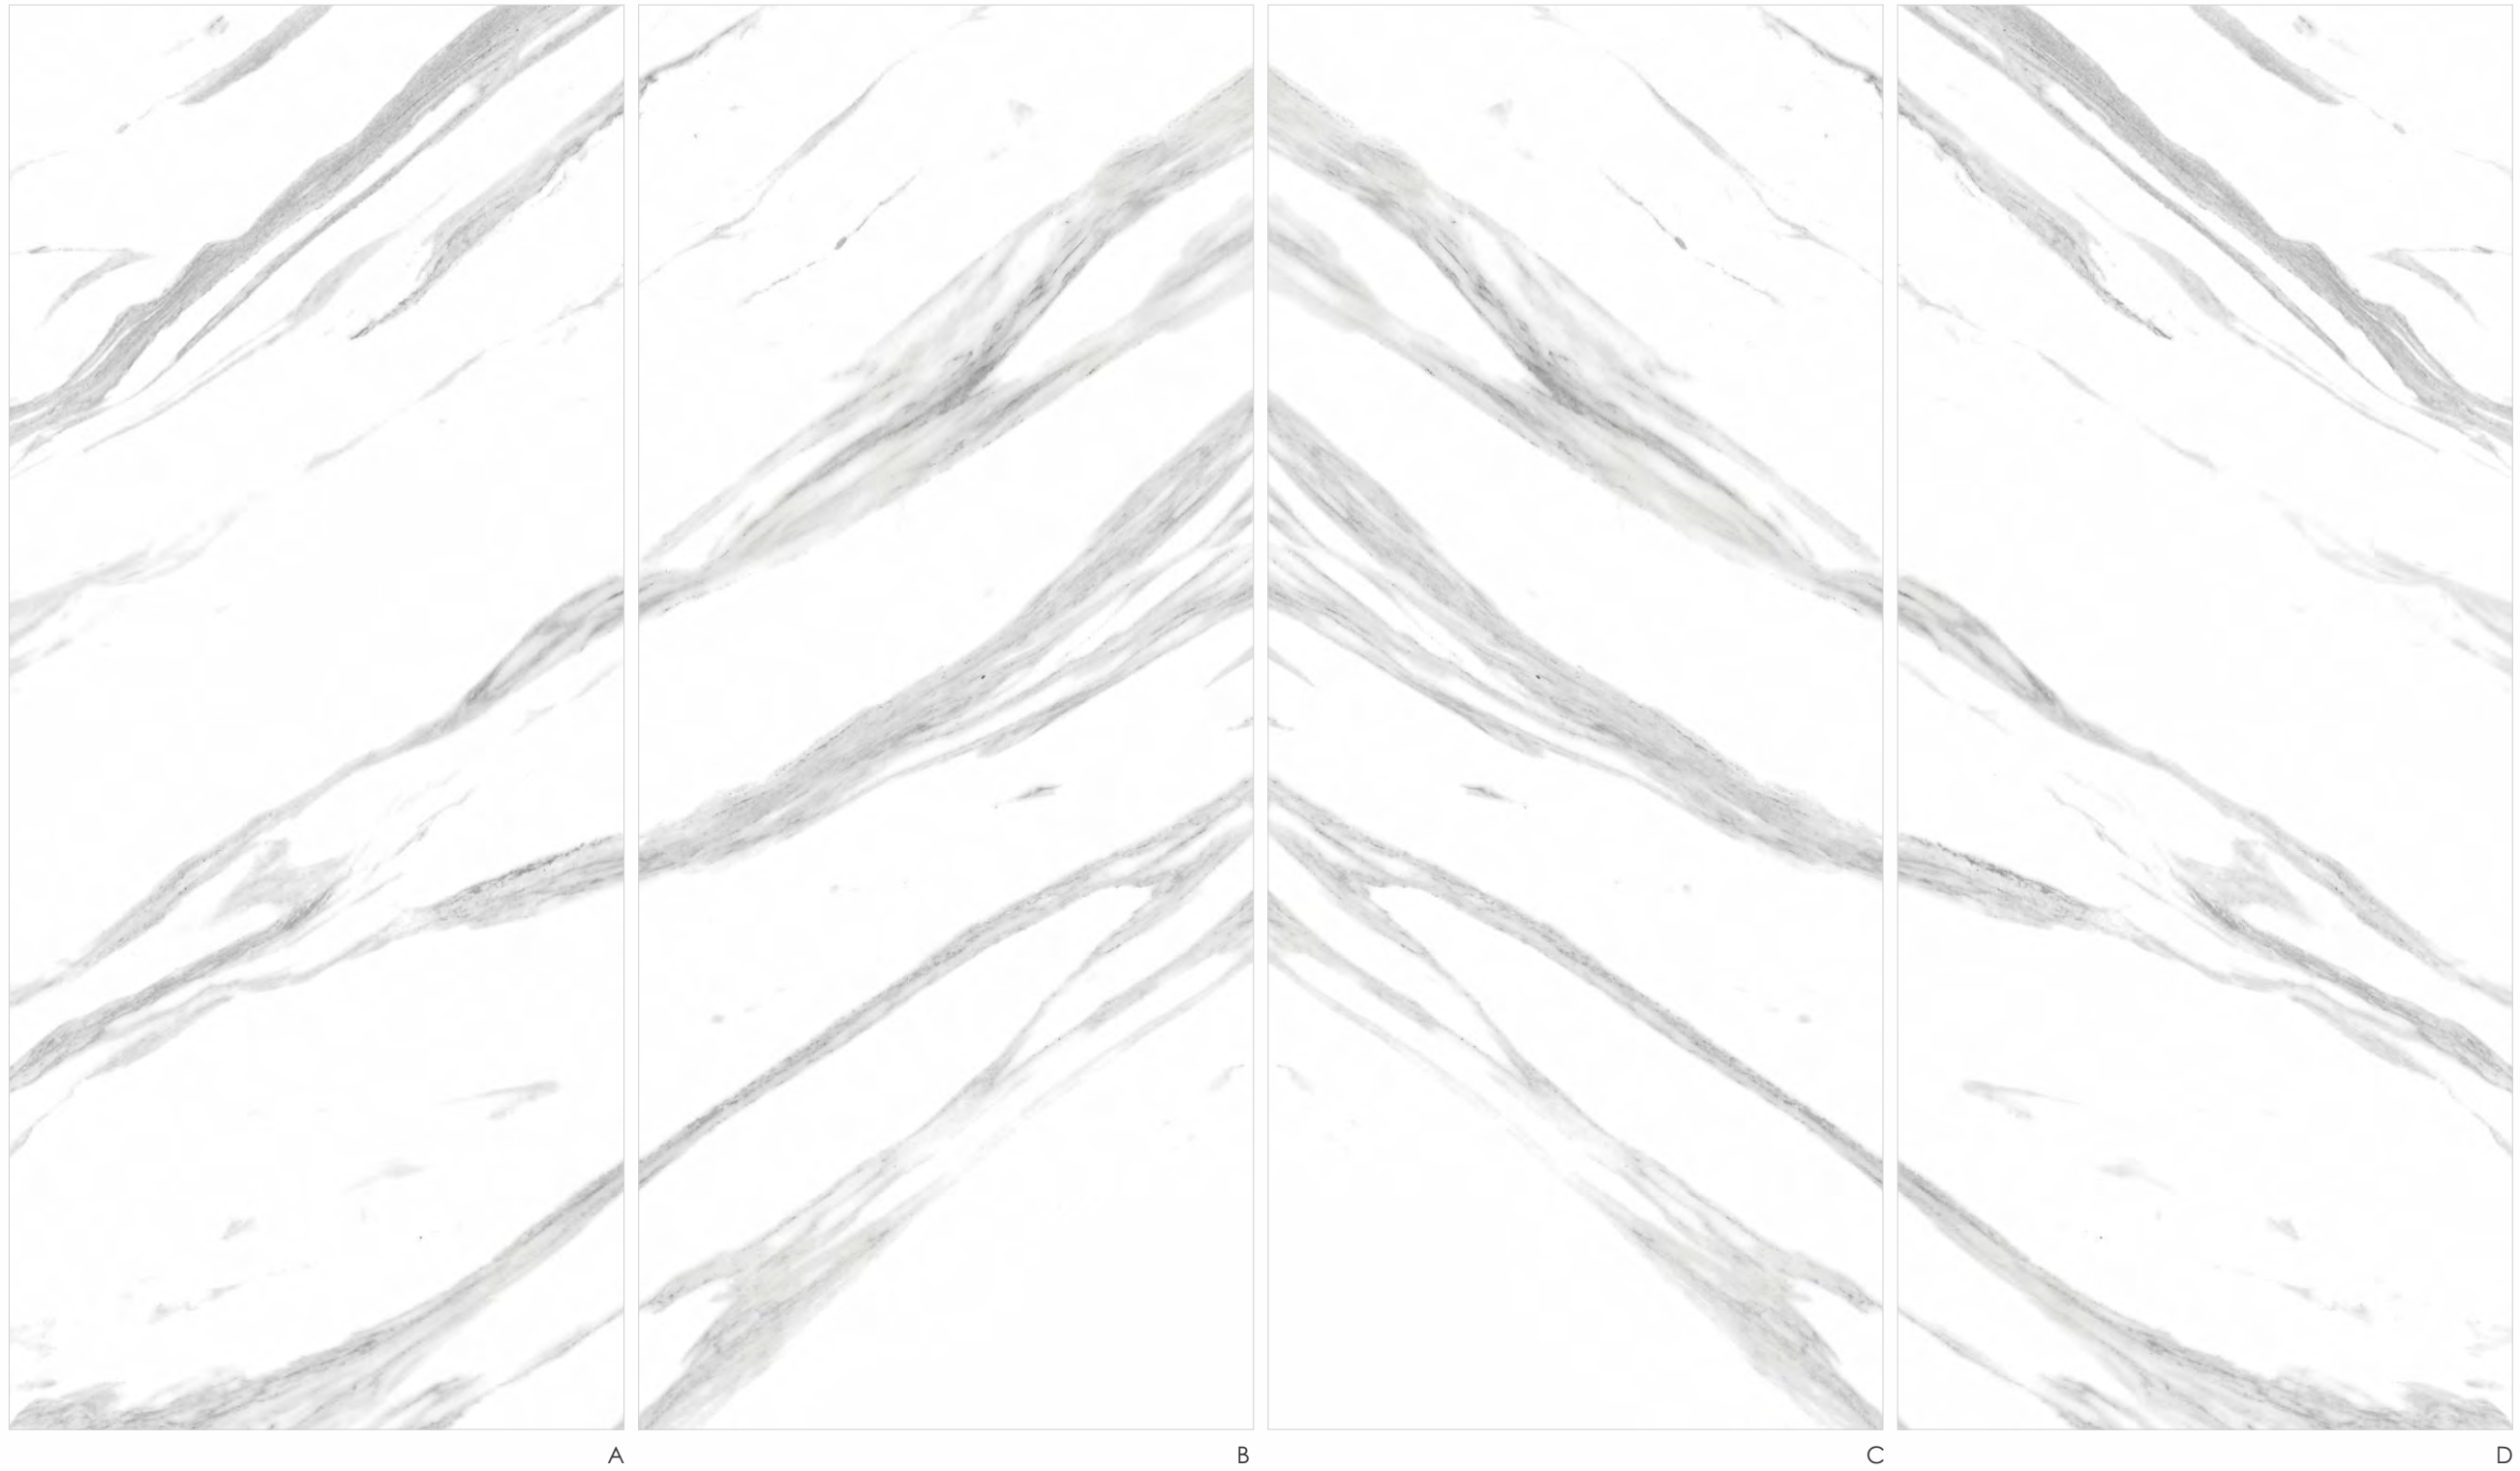

Statuario Vigour

SIZE:
120x278cm

SURFACE:
High Gloss

THICKNESS:
9 mm & 6 mm

Carrara Mount

SIZE:
120x278cm

SURFACE:
High Gloss

THICKNESS:
9 mm & 6 mm