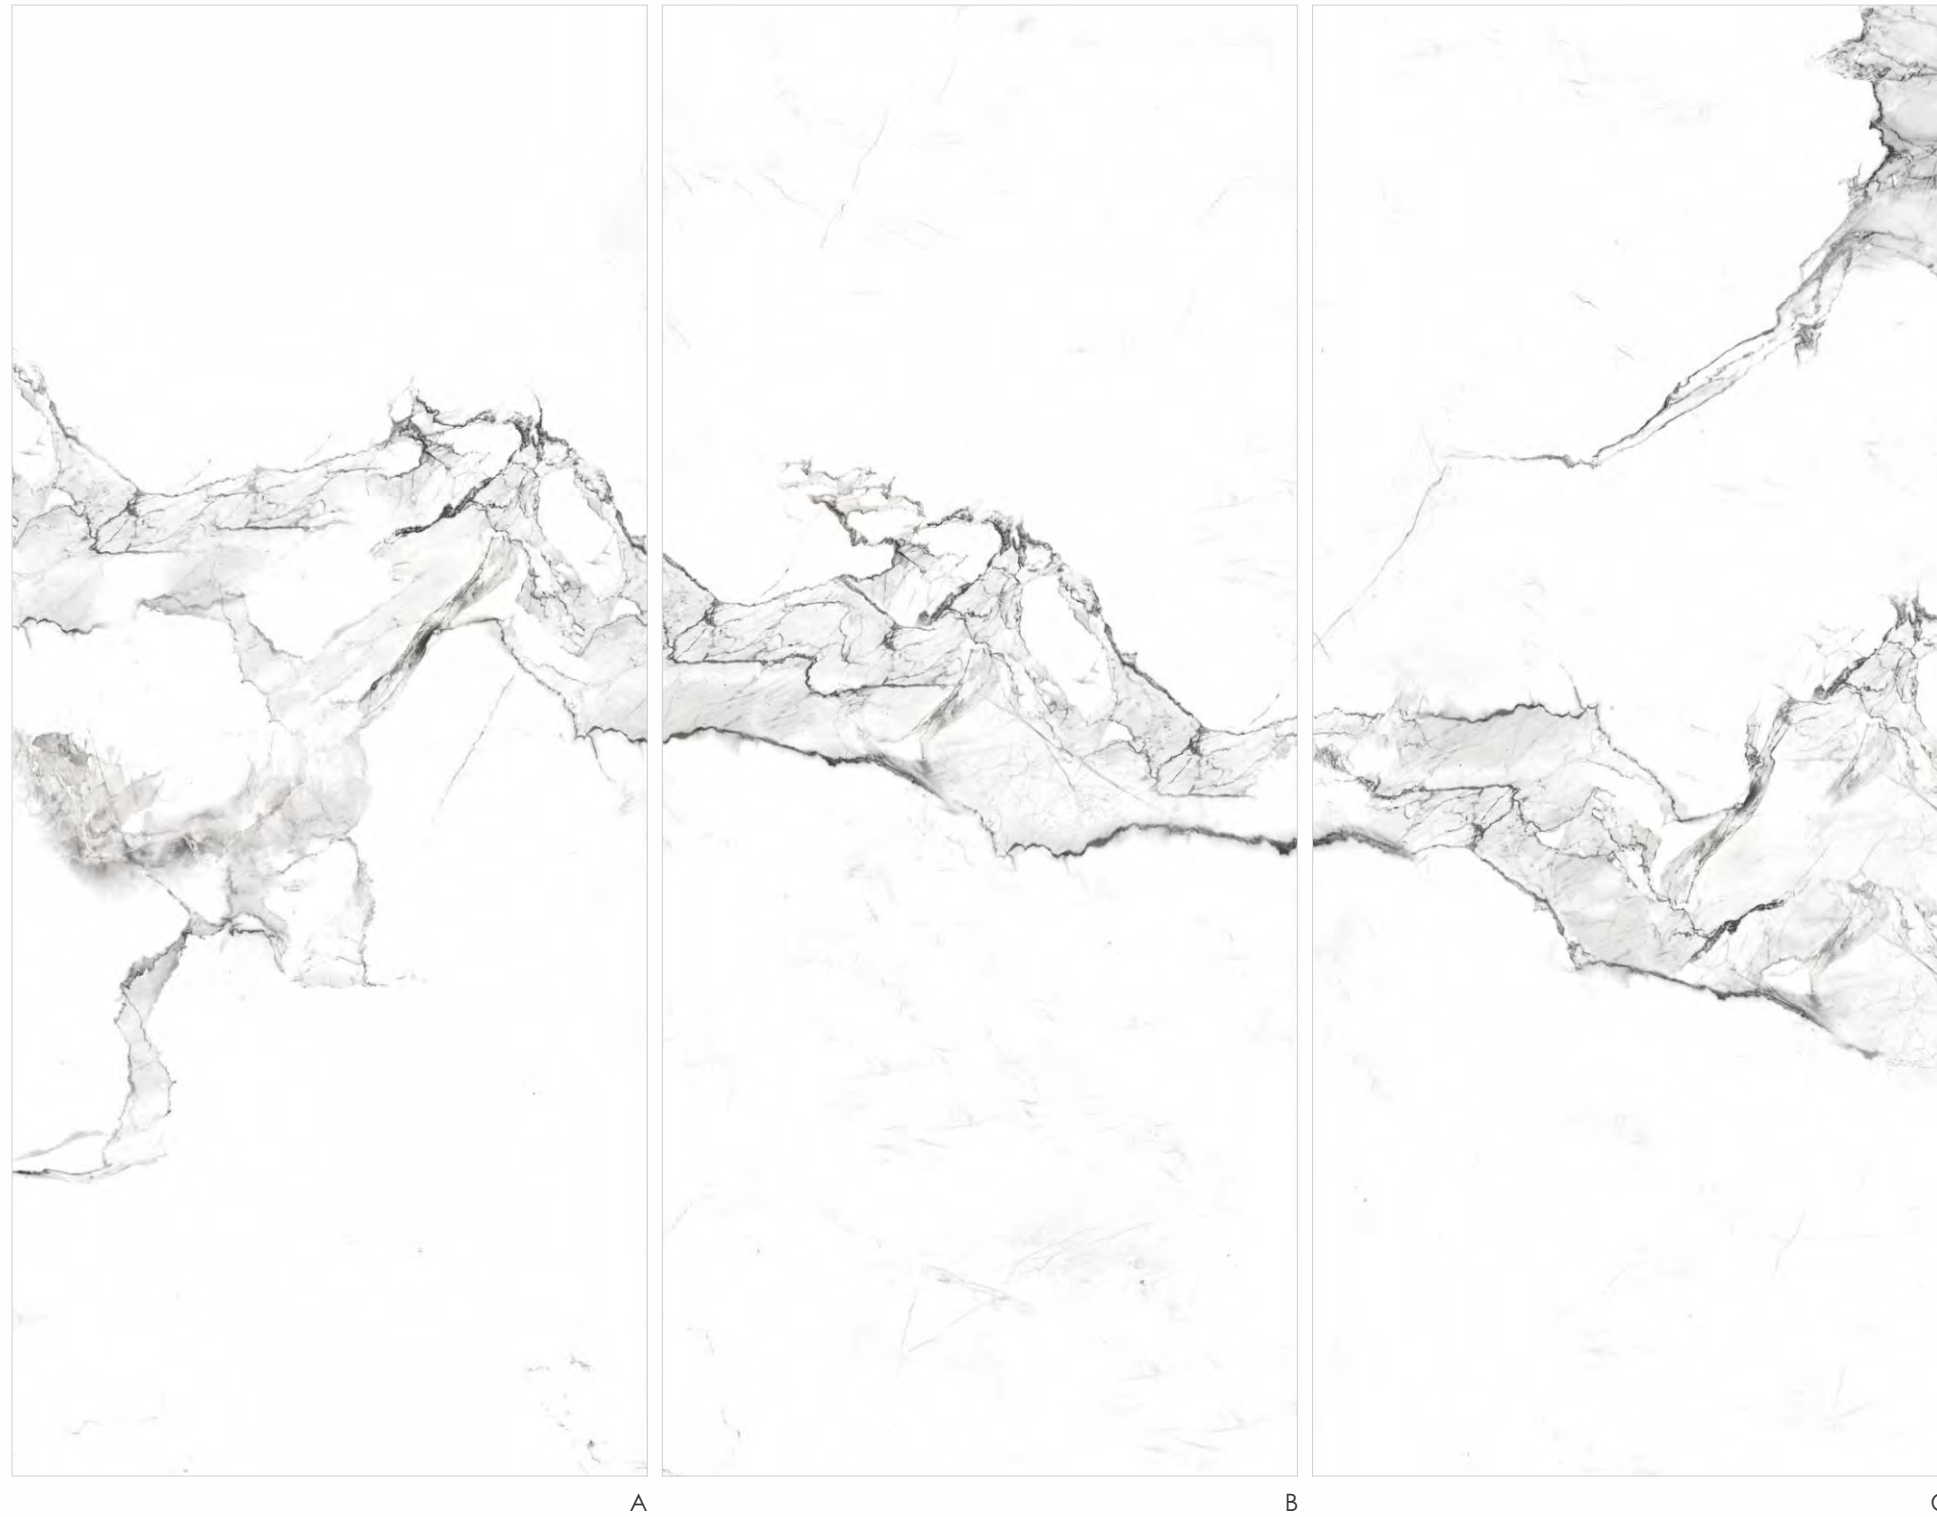

A

B

C

Calacatta Goldie

SIZE:
120x278cm

SURFACE:
High Gloss

THICKNESS:
9 mm & 6 mm

Statuario Mount