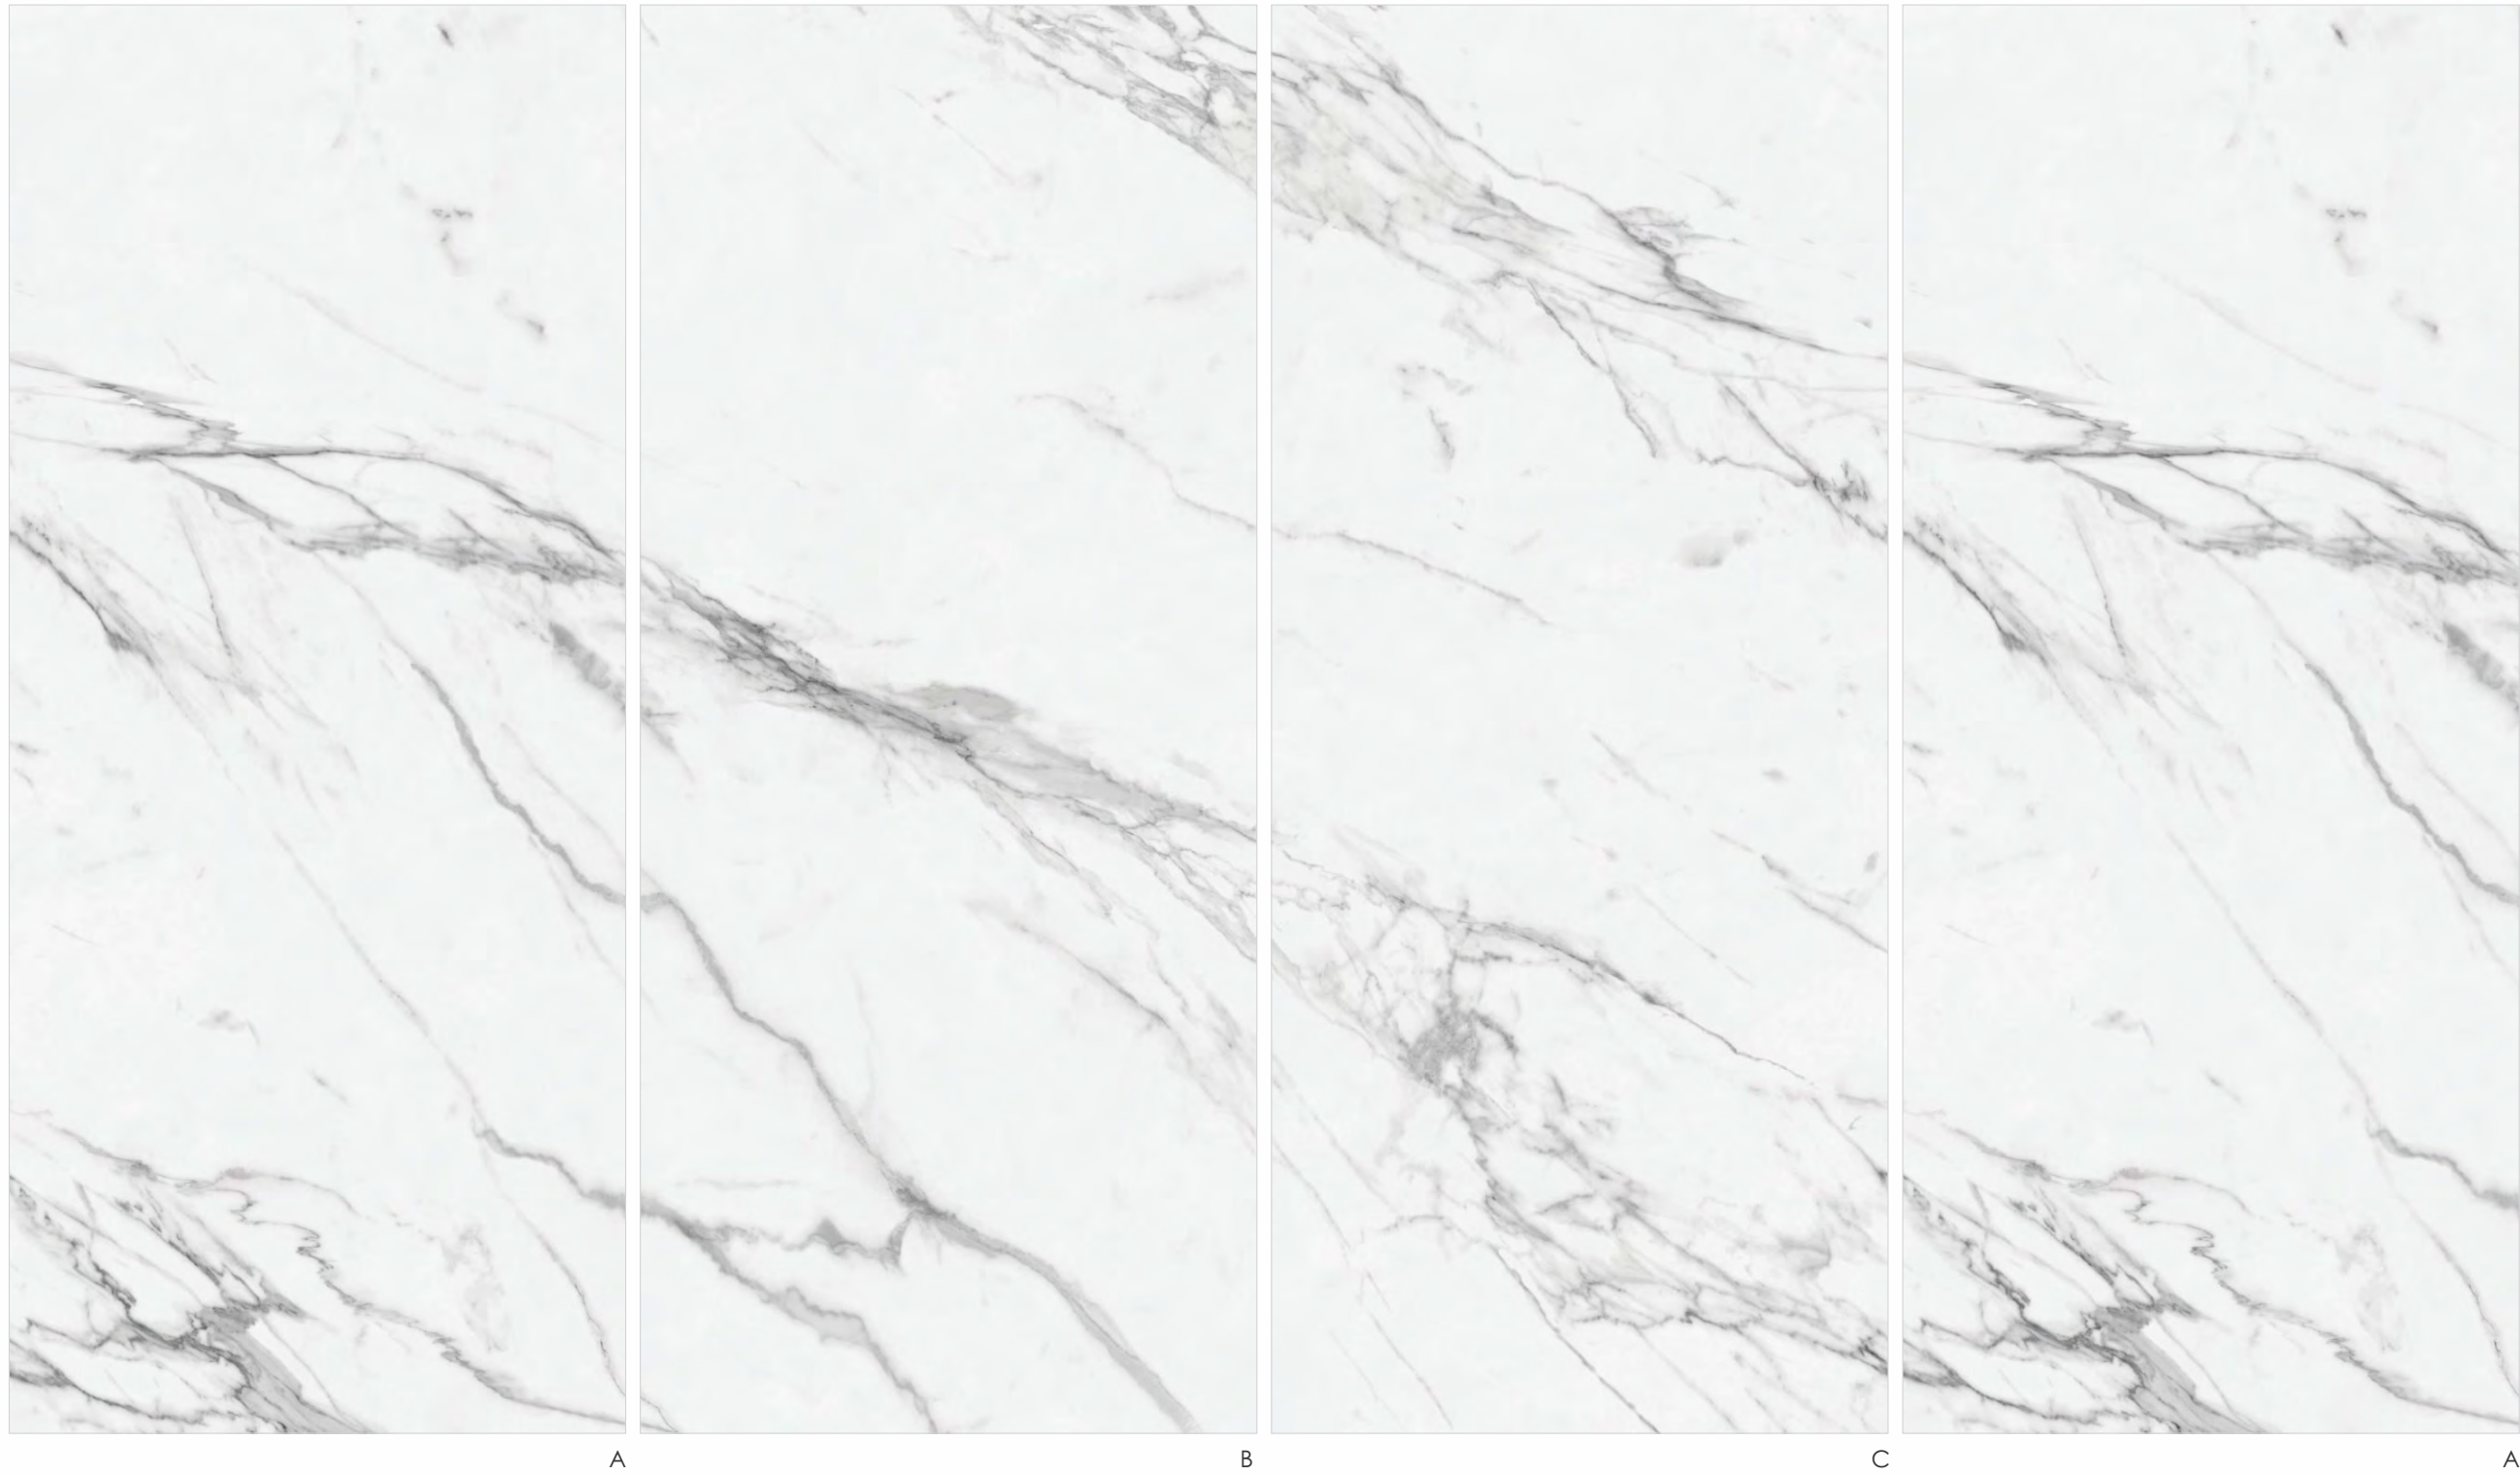

Statuario Grand

SIZE:
120x278cm

SURFACE:
High Gloss

THICKNESS:
9 mm & 6 mm