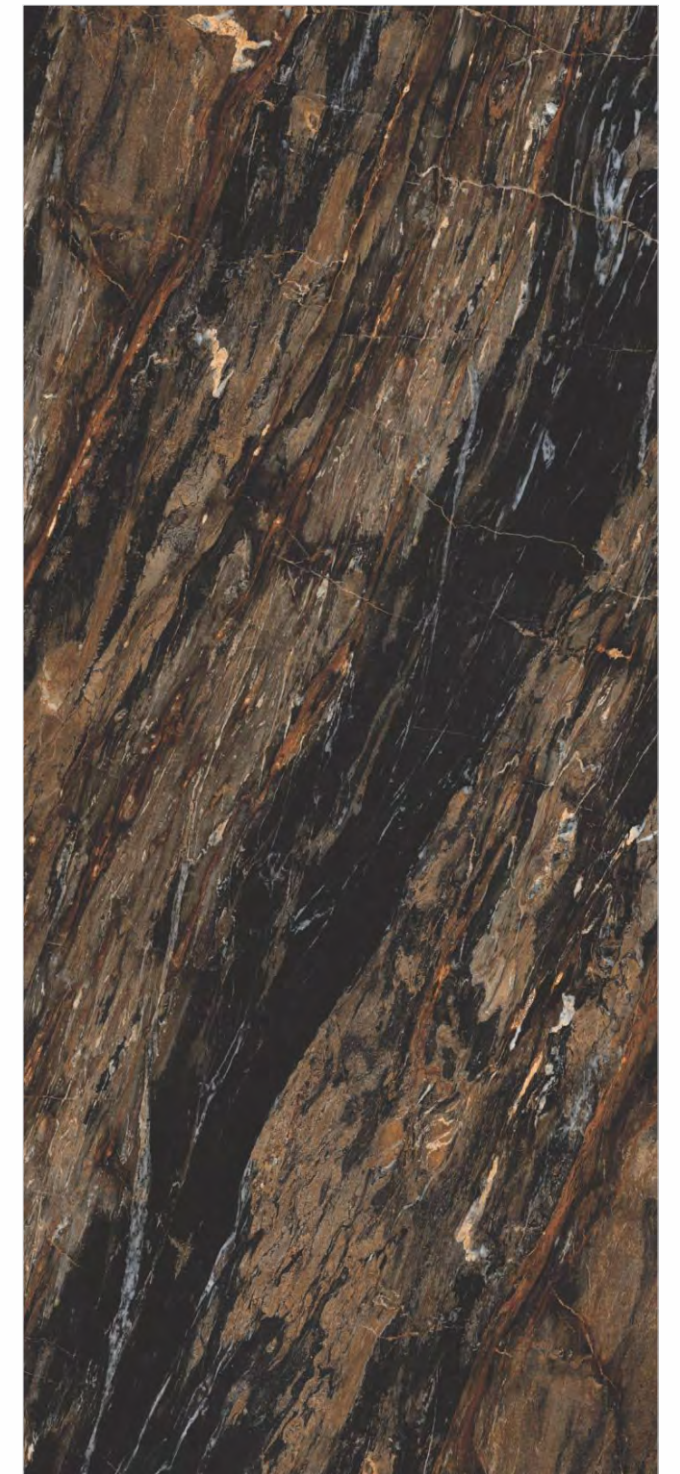

Random Face

GRANDE

SIZE:
120x278cm

SURFACE:
High Gloss

THICKNESS:
9 mm & 6 mm

Wall
Honey Onyx

Floor
Honey Onyx

Black Forest