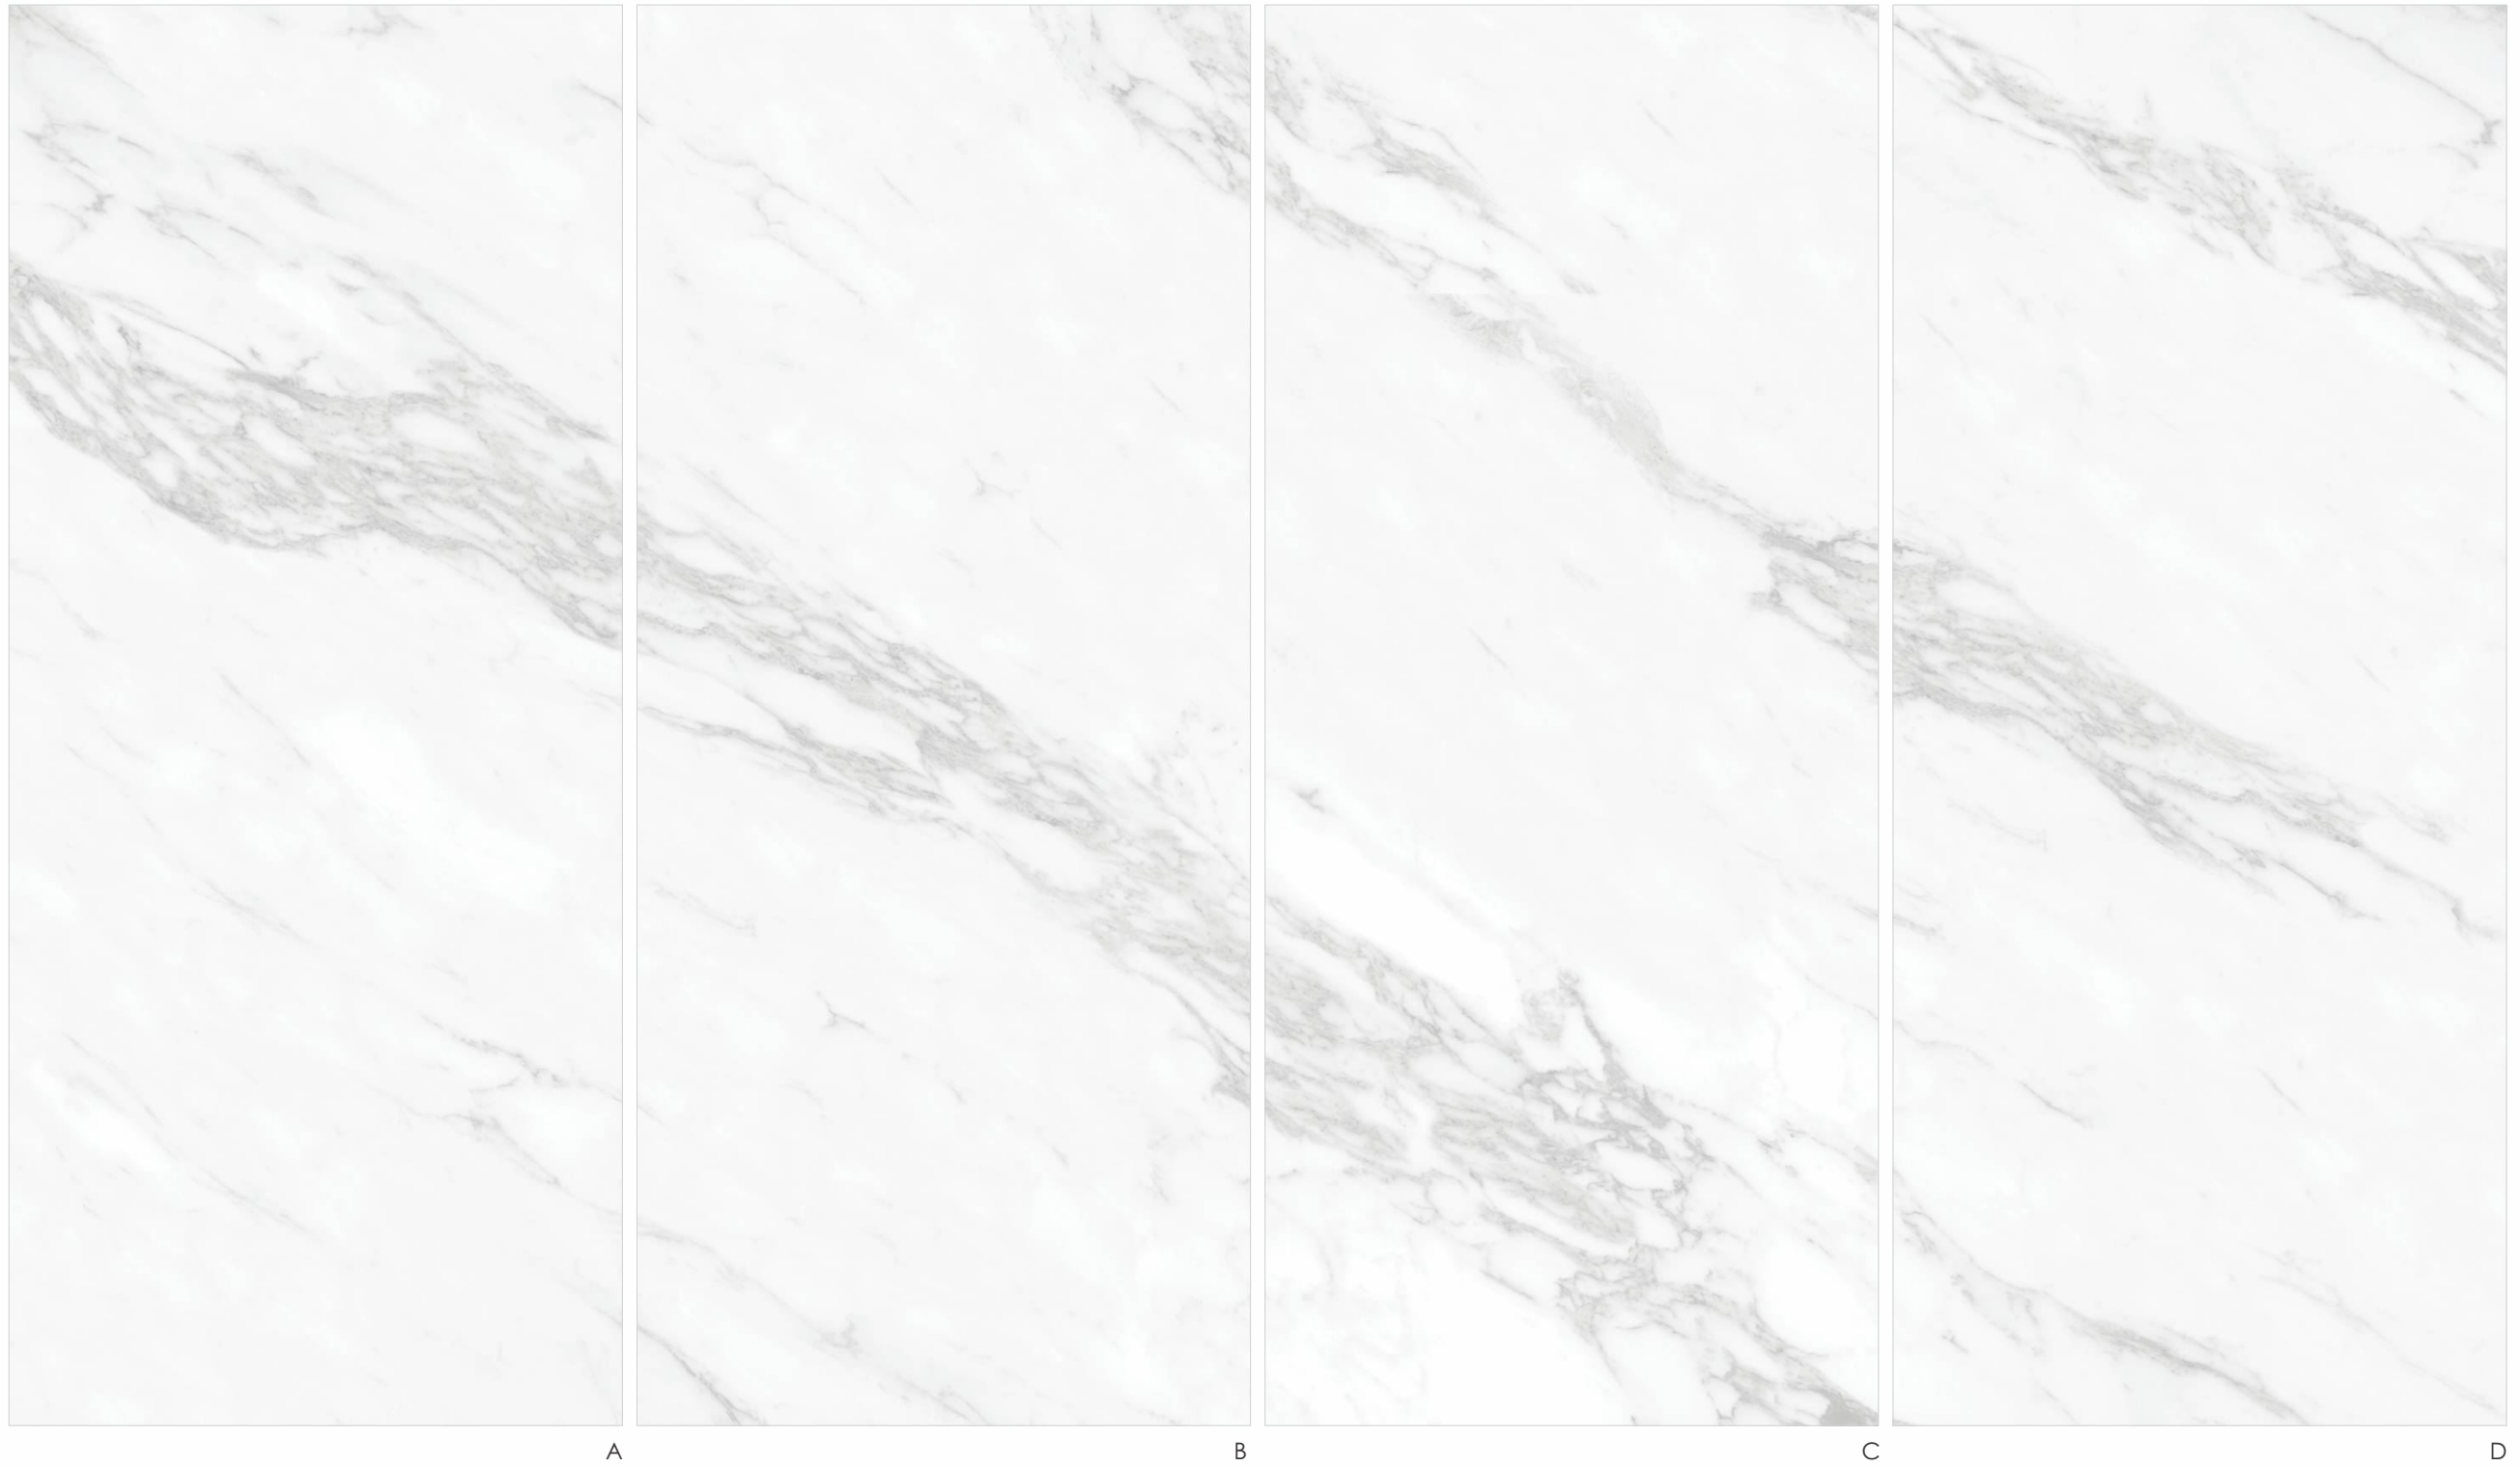

A

B

C

D

Statuario Lace

SIZE:
120x278cm

SURFACE:
High Gloss

THICKNESS:
9 mm & 6 mm