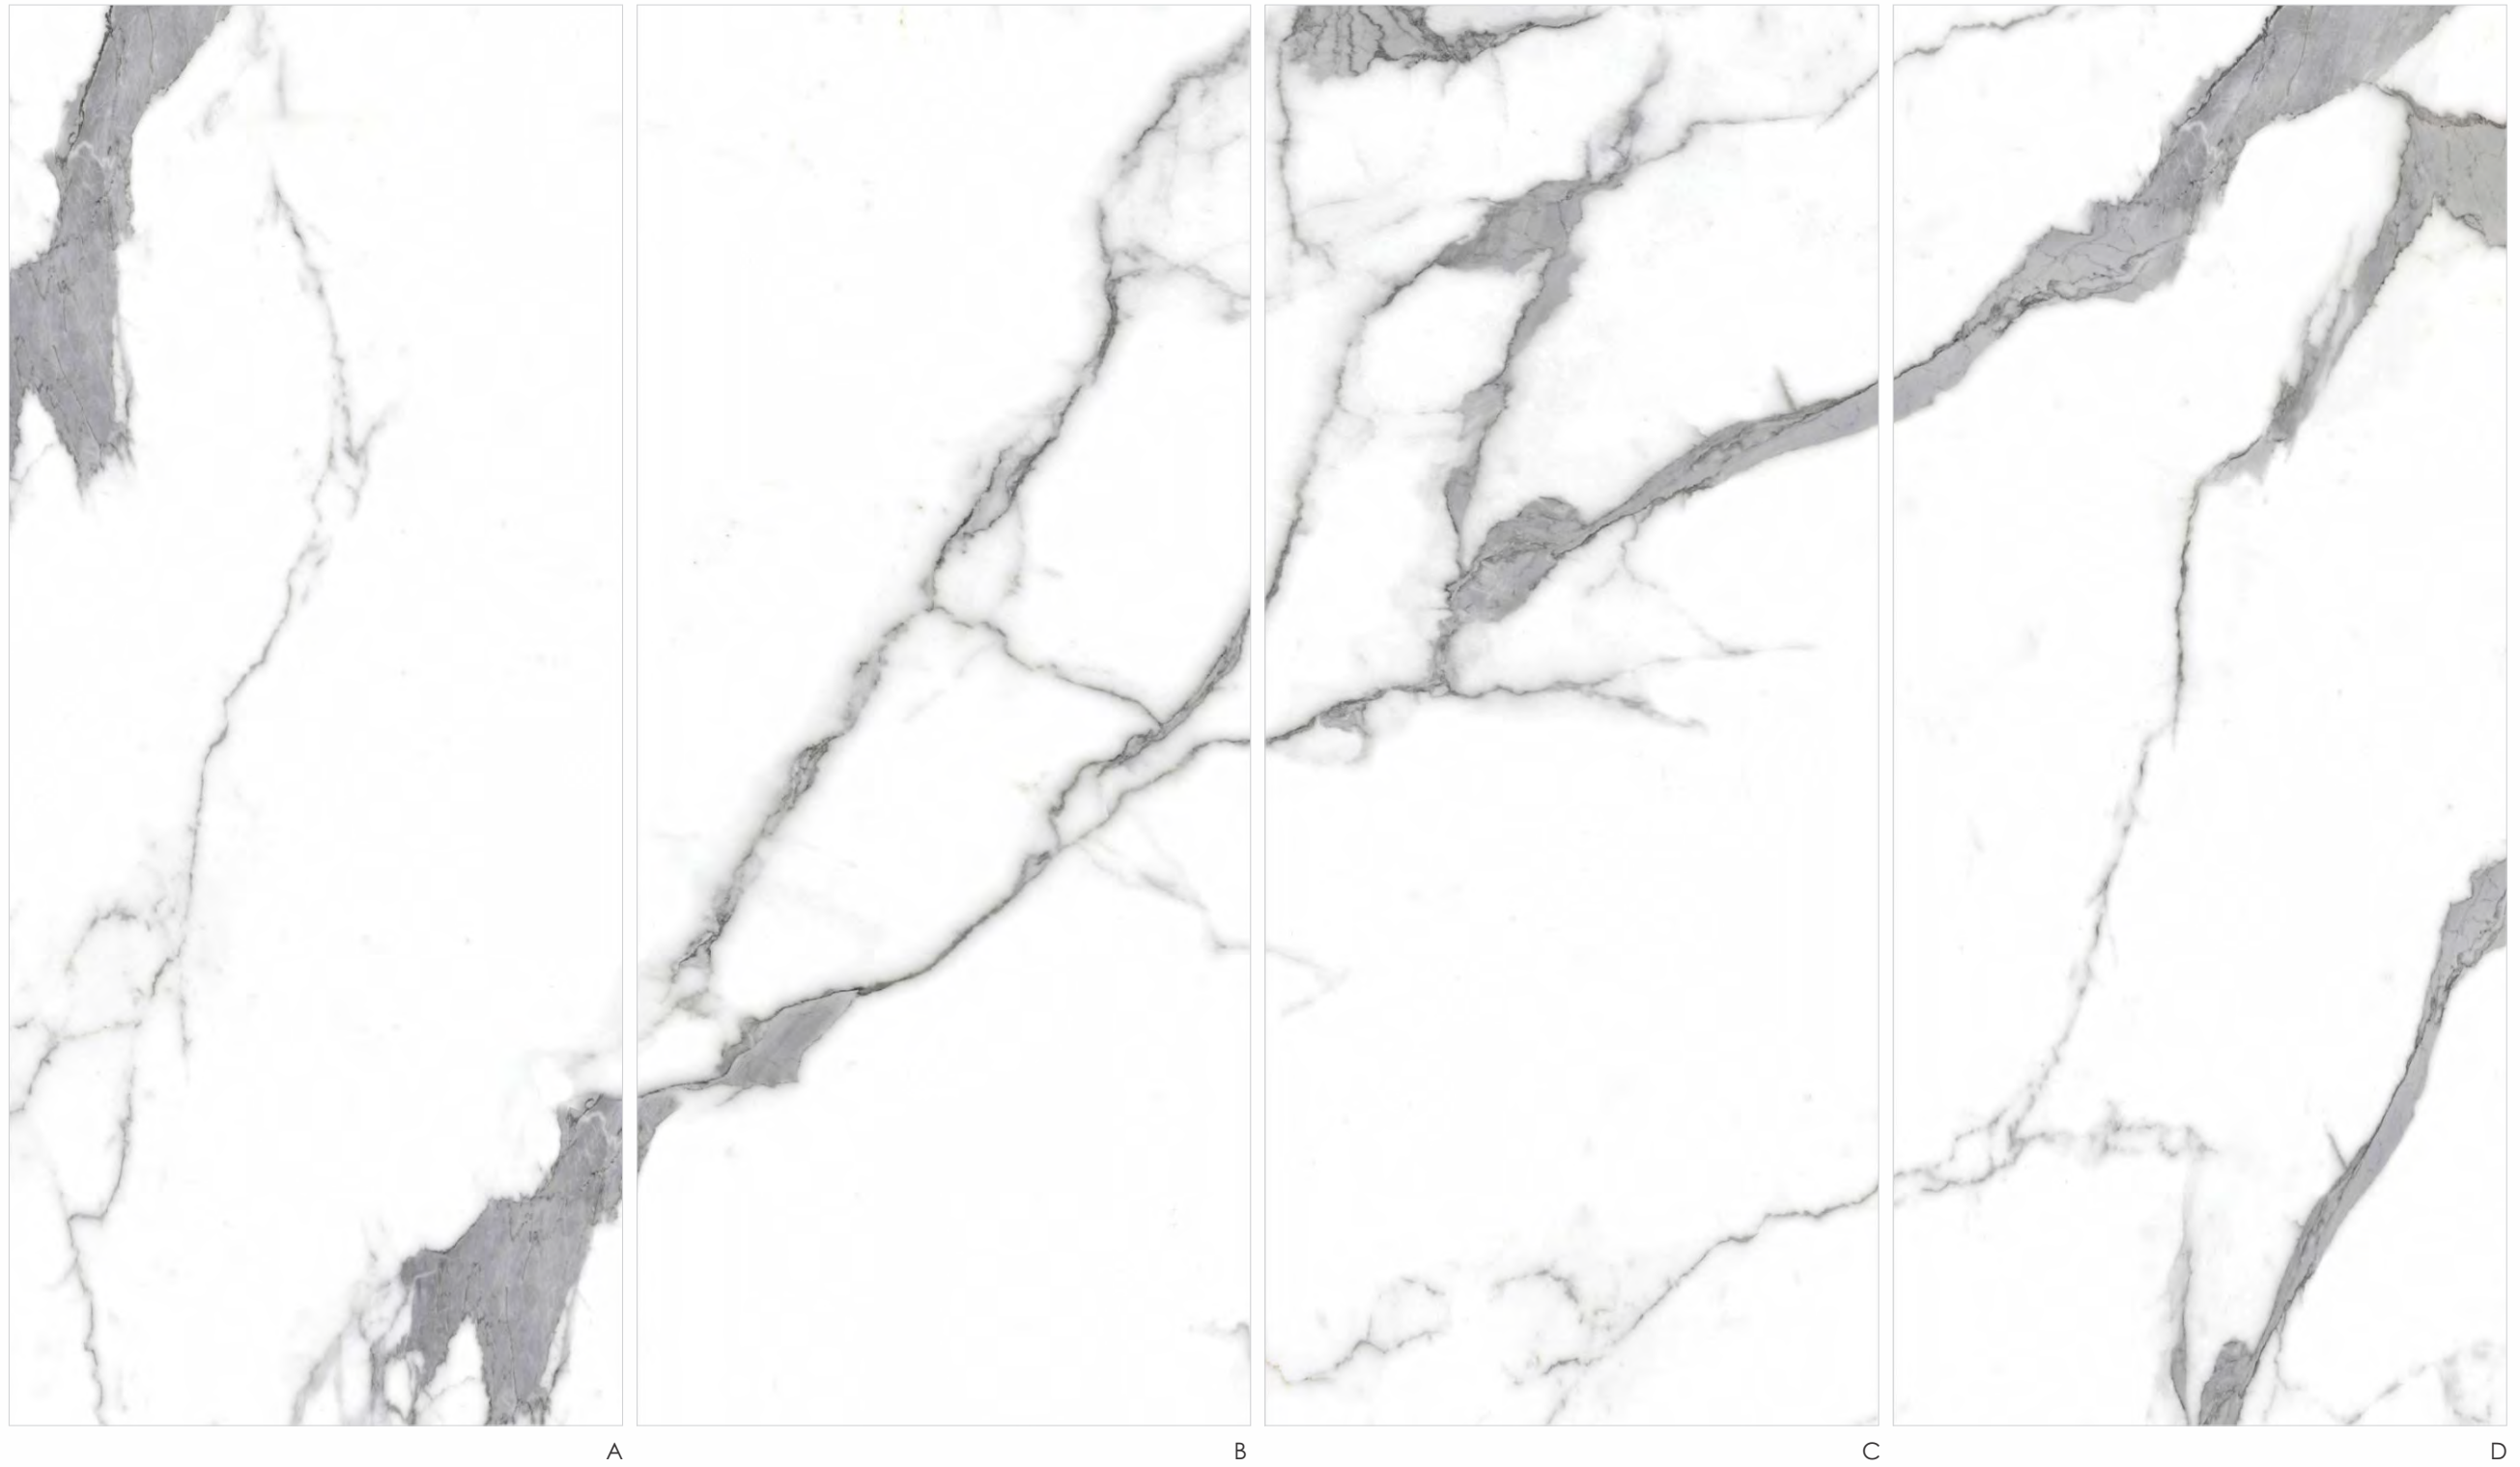

Statuario Edge

SIZE:
120x278cm

SURFACE:
High Gloss

THICKNESS:
9 mm & 6 mm

A

B

C

D