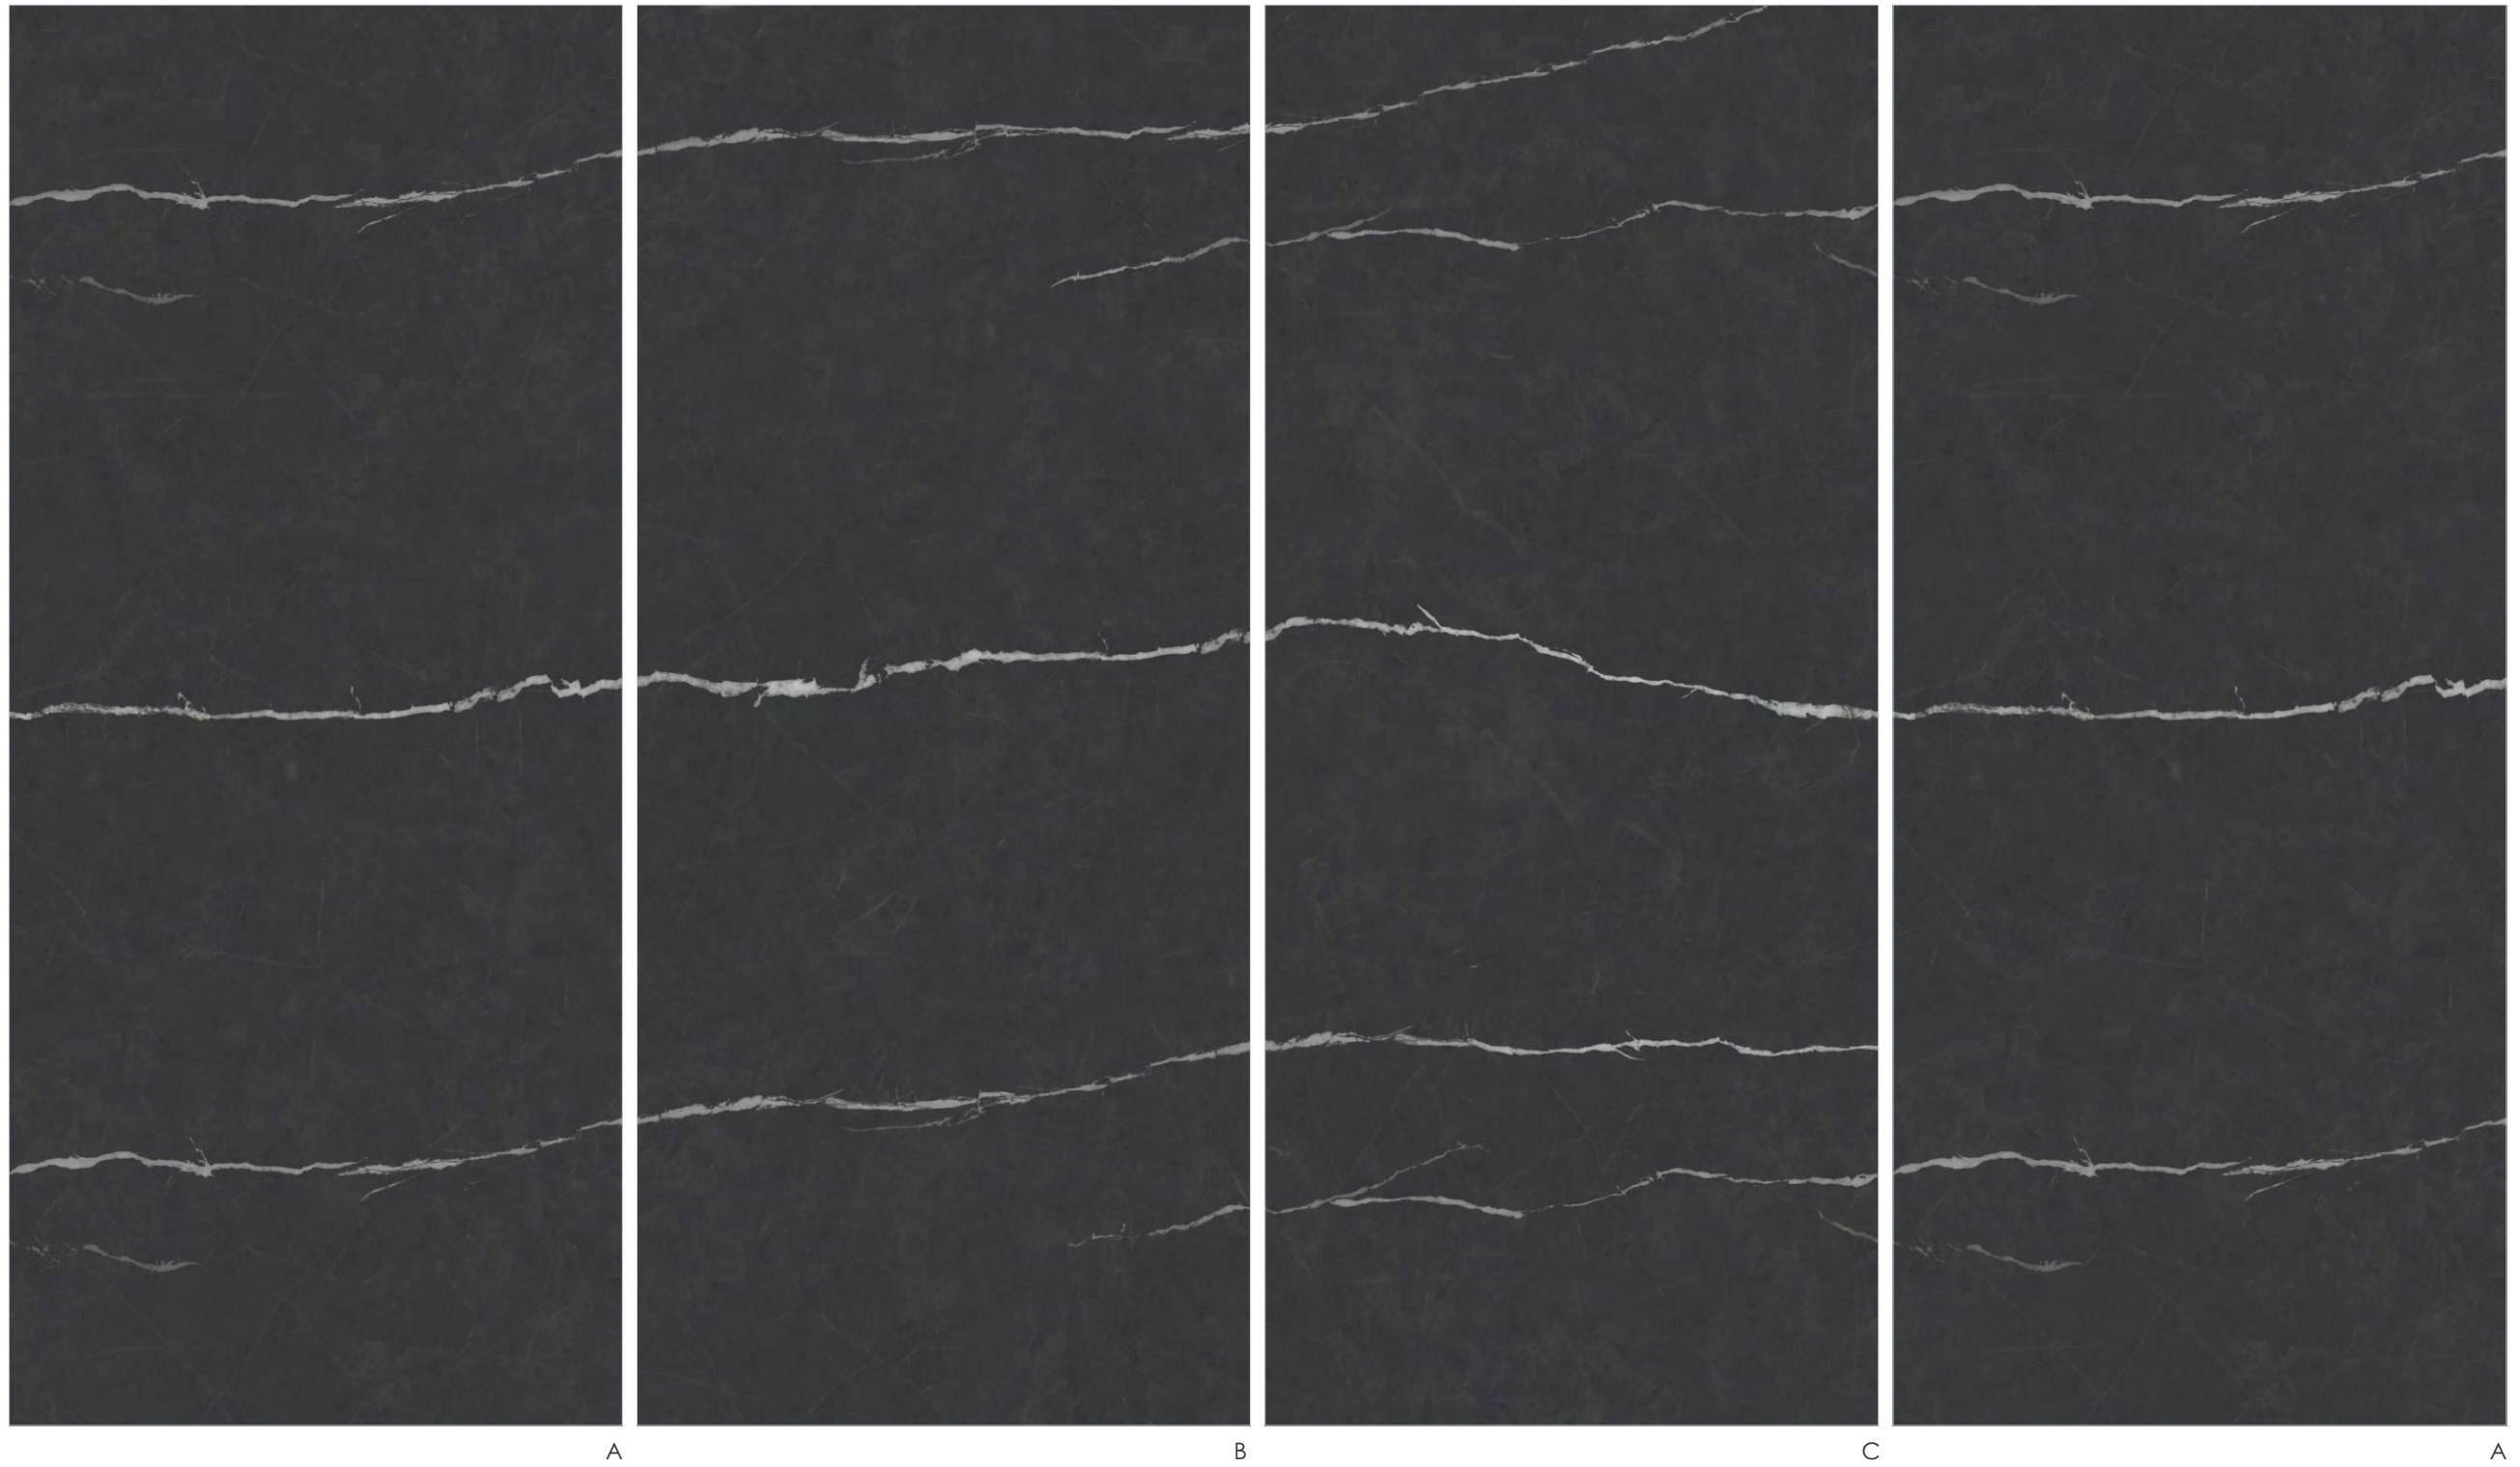

A

B

C

D

Rozetta

SIZE:
120x278cm

SURFACE:
High Gloss

THICKNESS:
9 mm & 6 mm