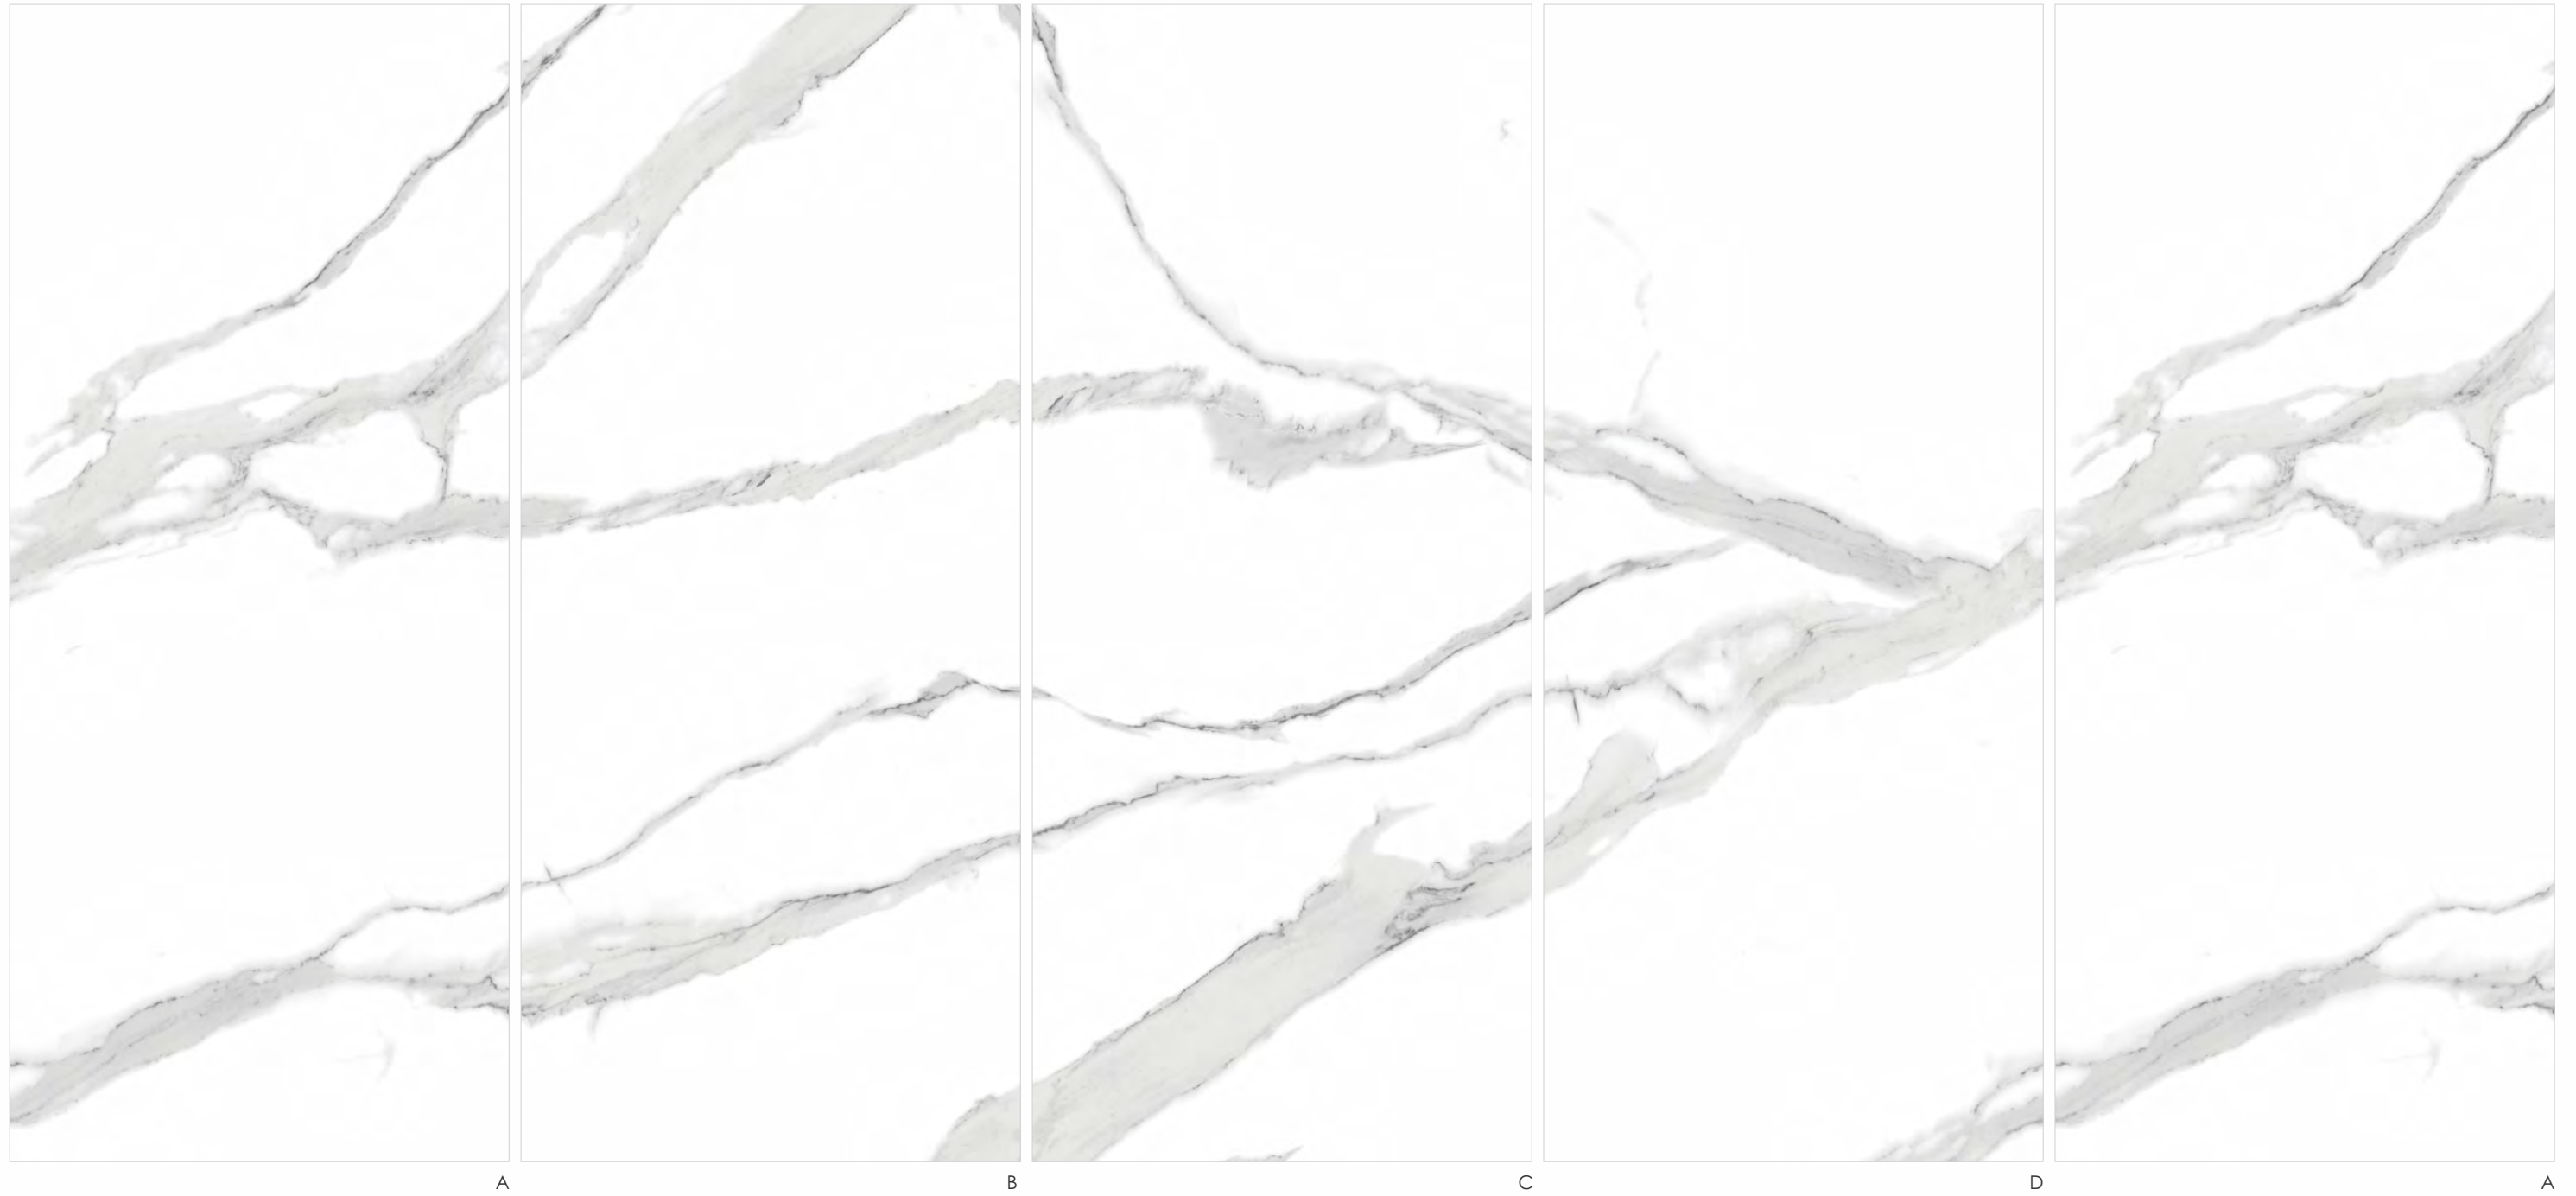

Emperador Light

A

B

C

D

A

Statuario Merge

SIZE:
120x278cm

SURFACE:
High Gloss

THICKNESS:
9 mm & 6 mm