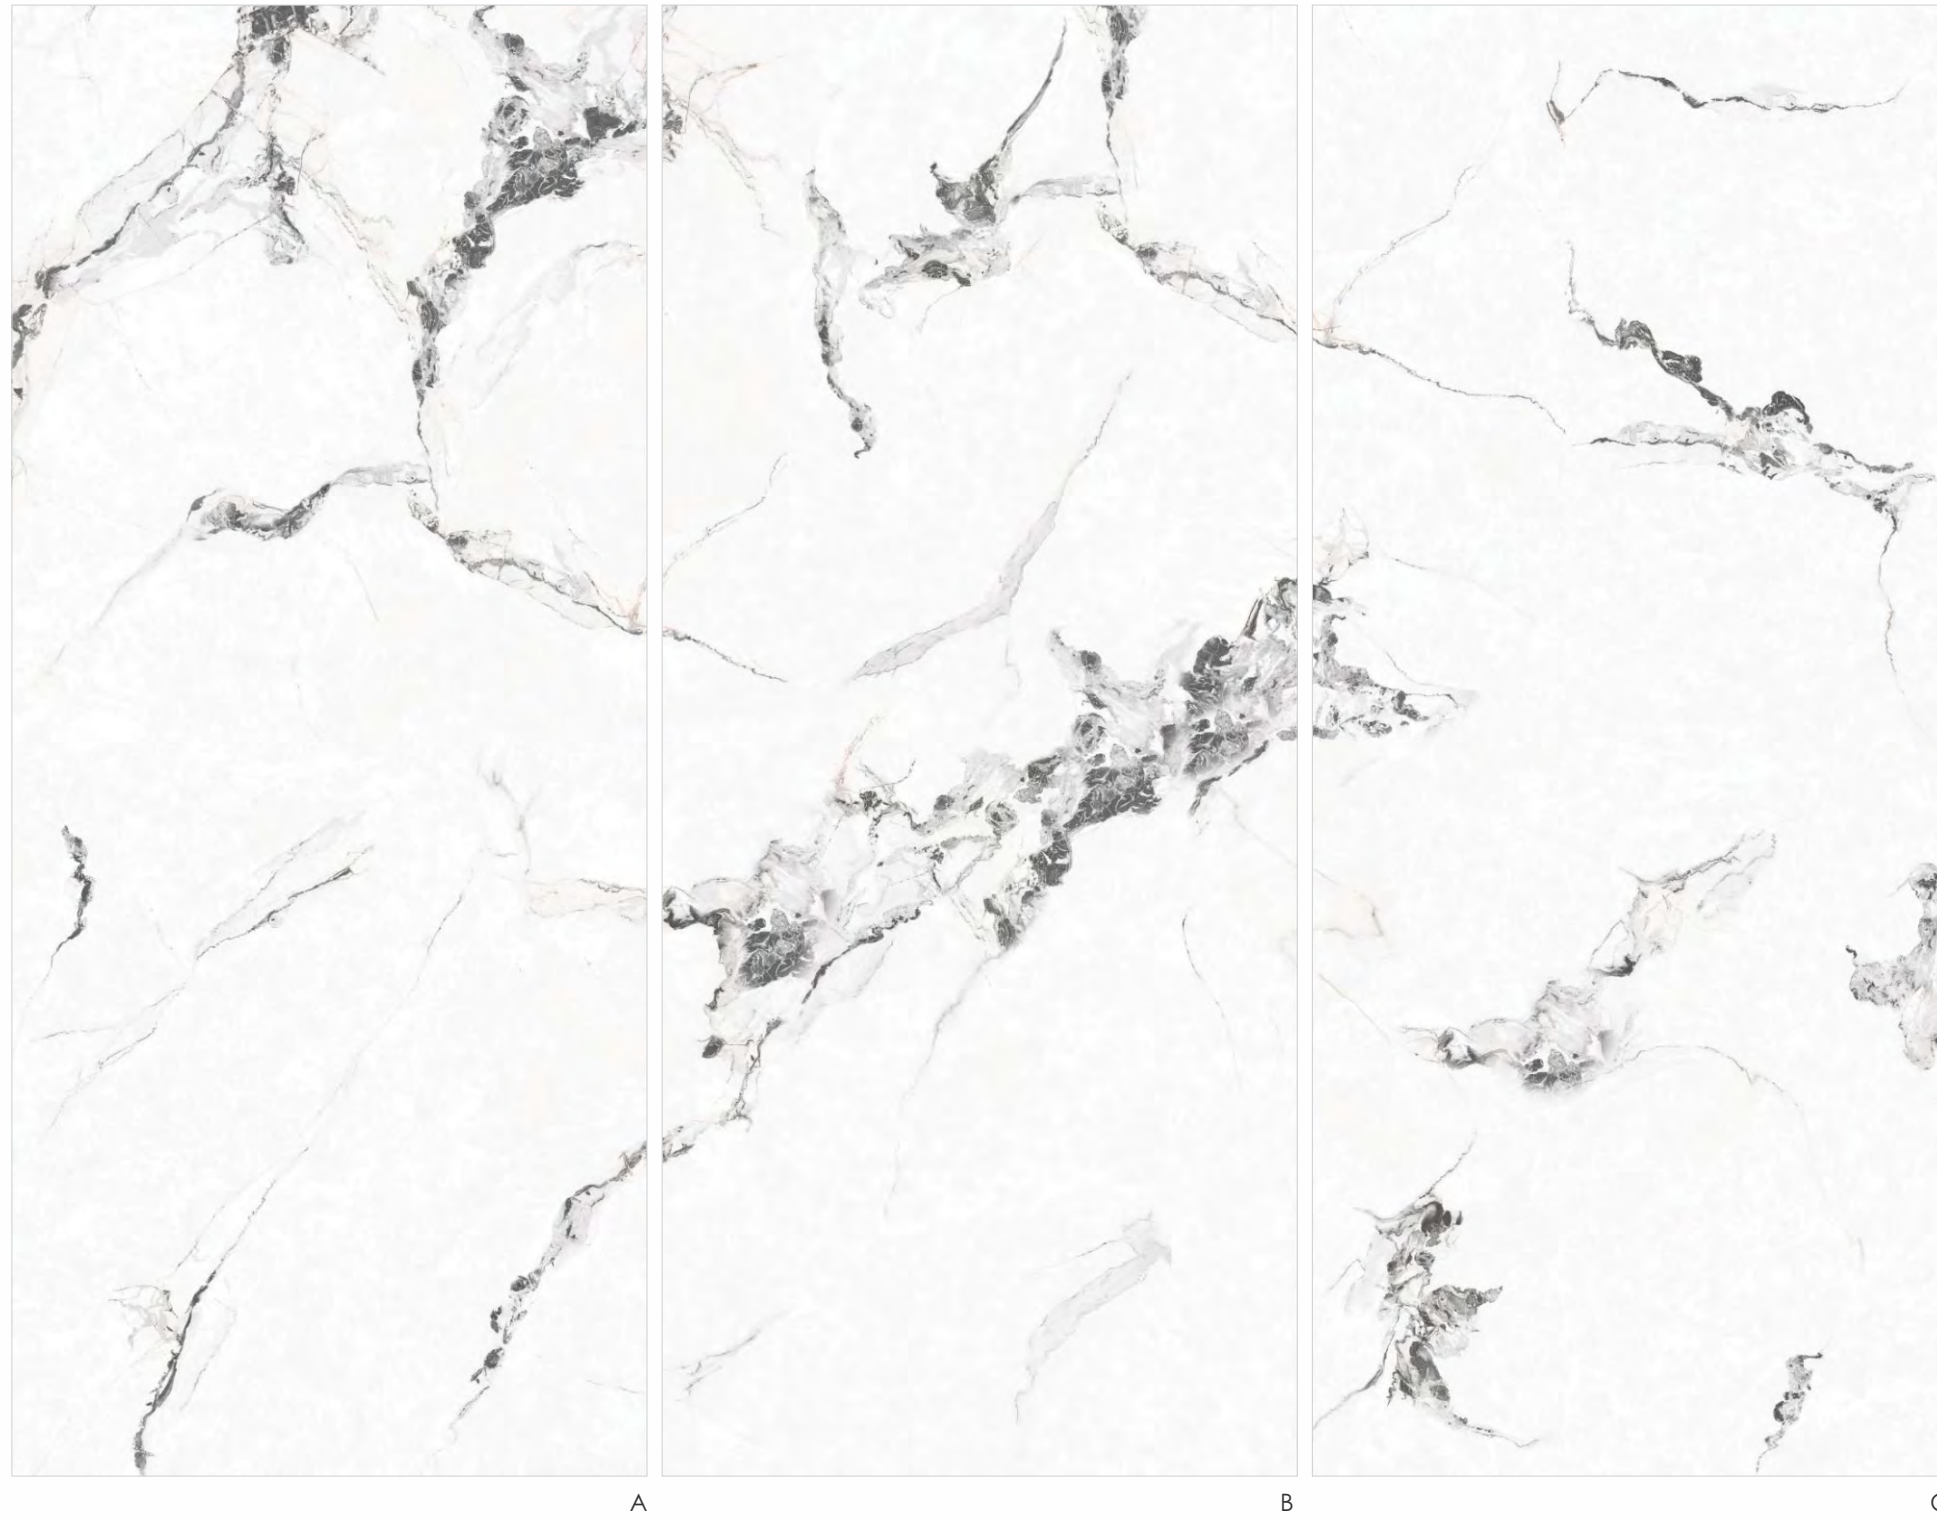

A

B

C

Statuario Whiz

SIZE:
120x278cm

SURFACE:
High Gloss

THICKNESS:
9 mm & 6 mm

Novelty