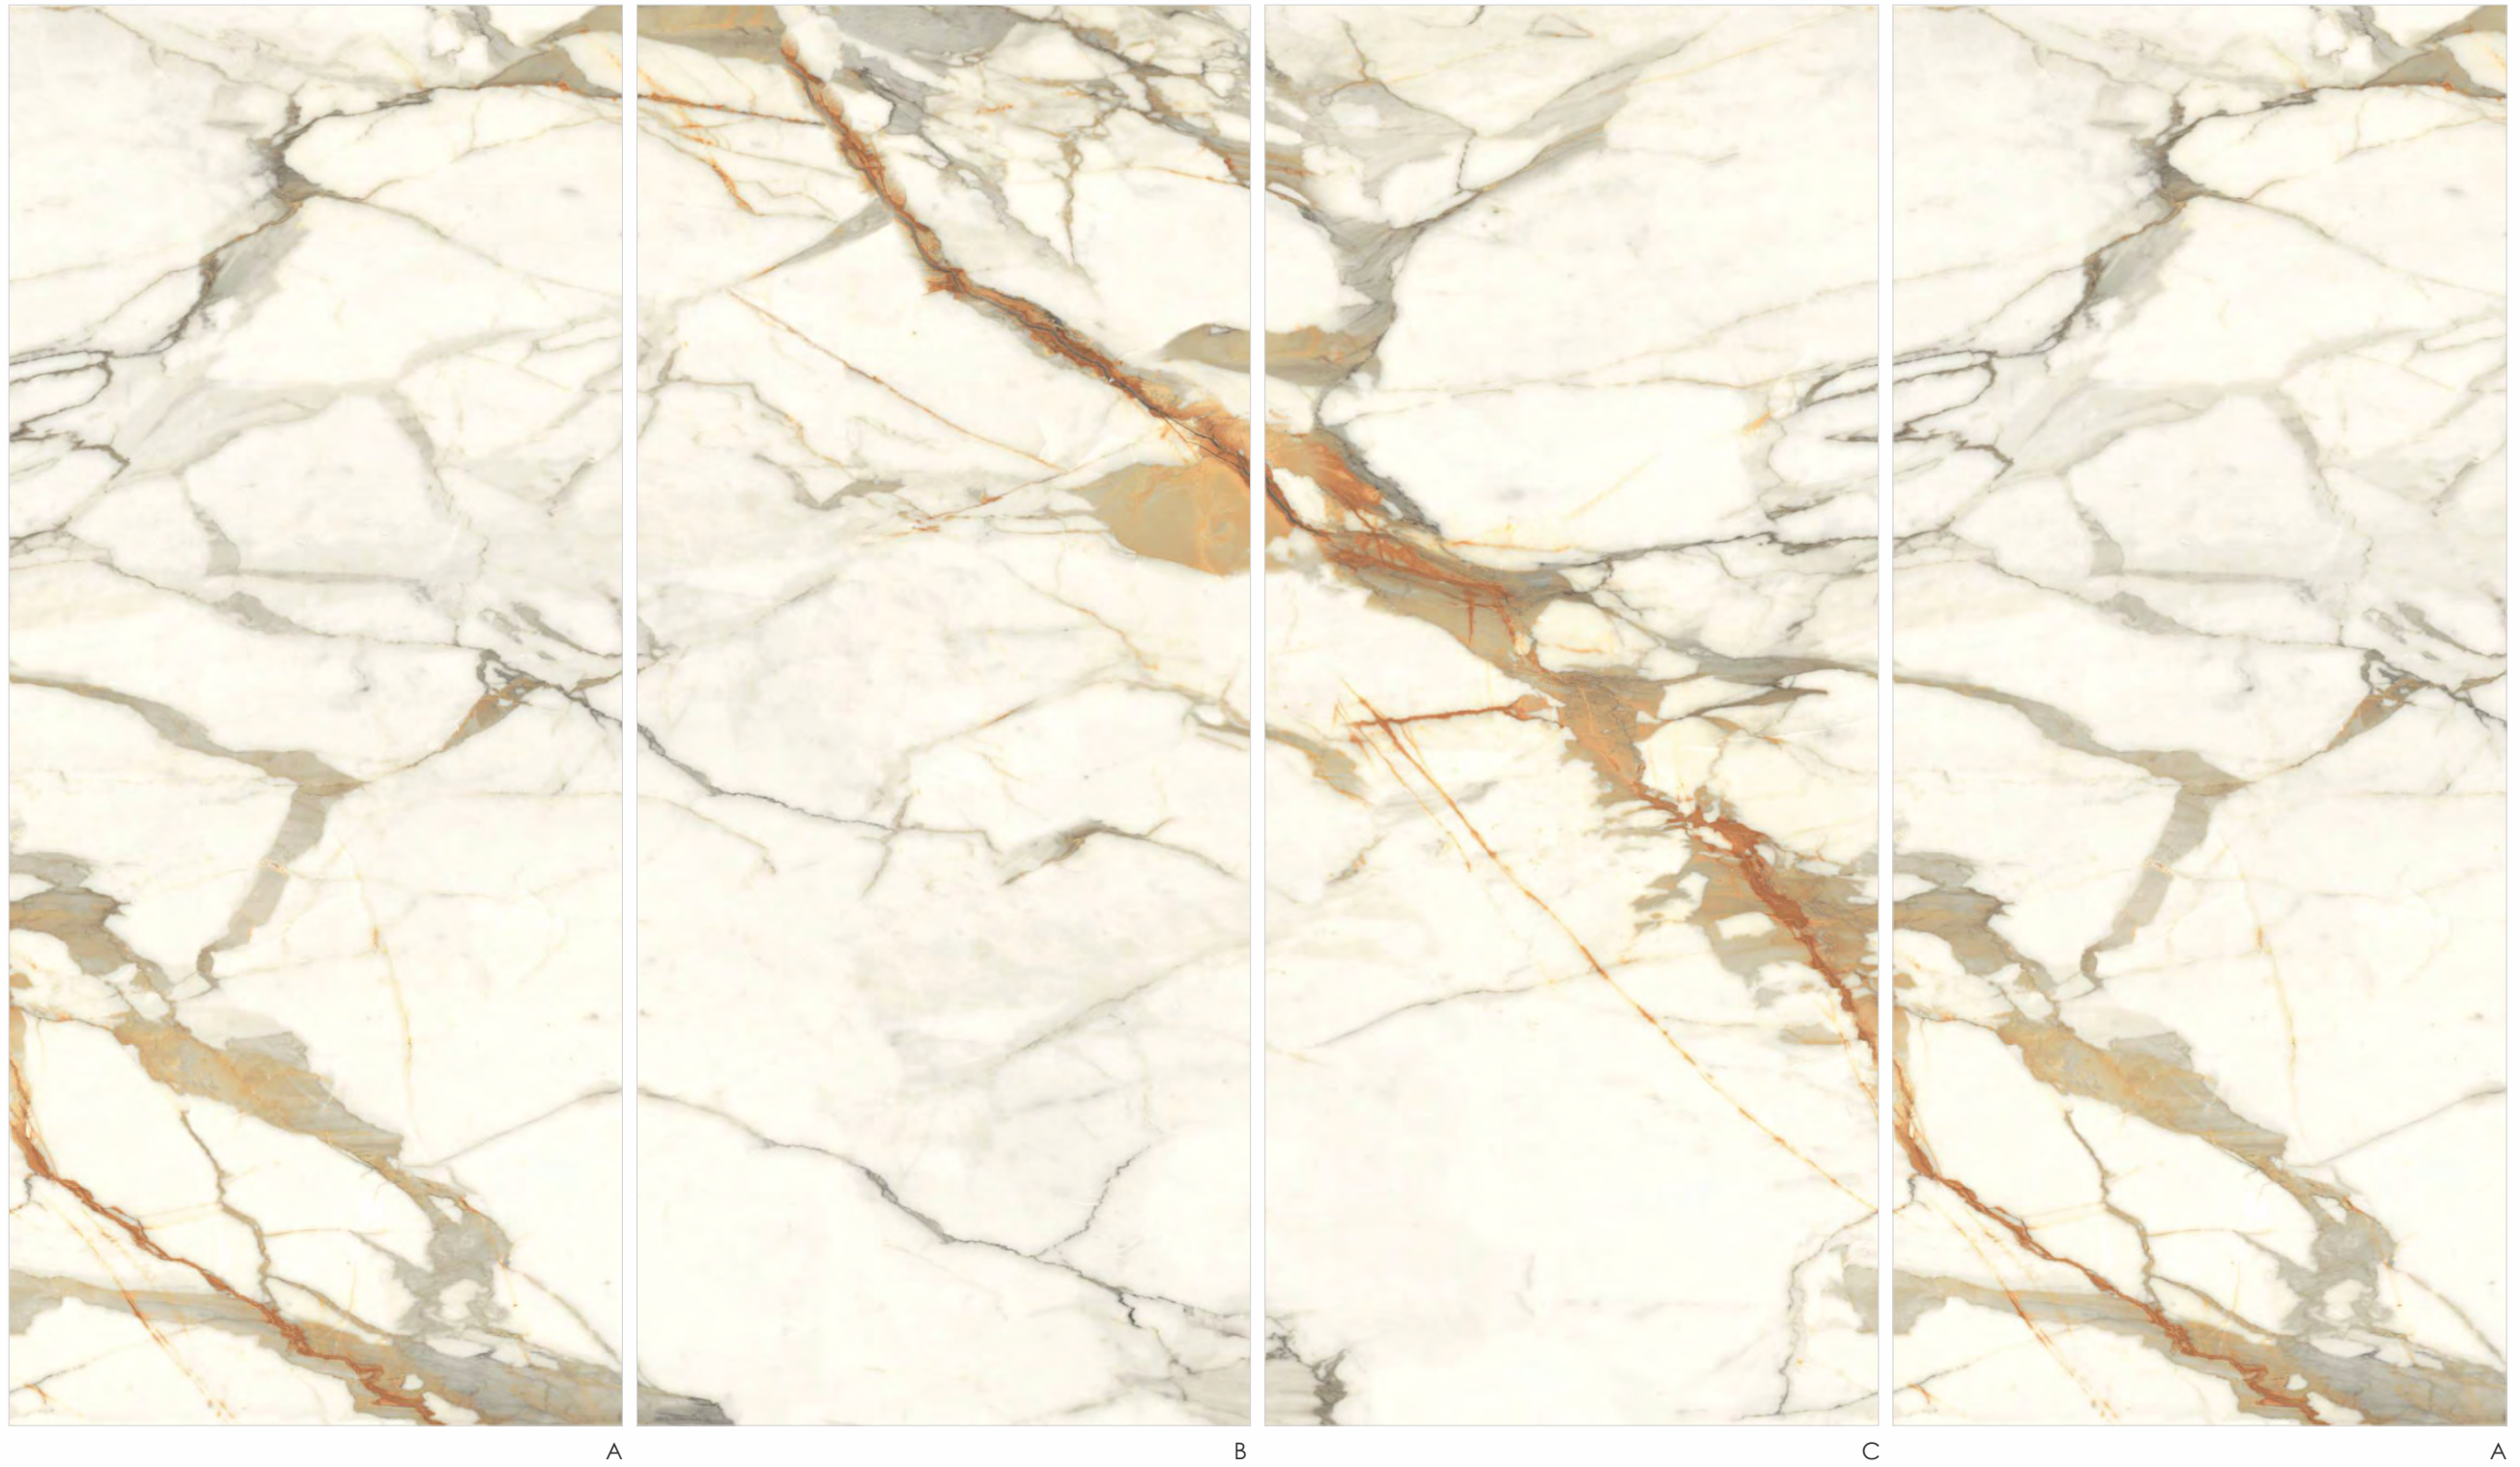

A

B

C

D

Forest Myst

SIZE:
120x278cm

SURFACE:
High Gloss

THICKNESS:
9 mm & 6 mm