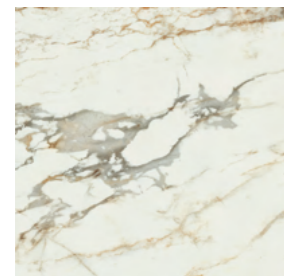

Bellagio Natural
60 x 60 cm. PR6060L