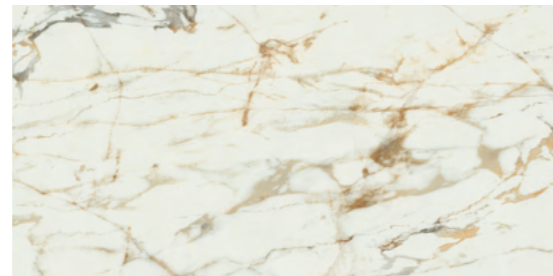

# Bellagio

Spine Bellagio Satin 40 x 120 cm.

# Bellagio / New collection

Porcelánico / Porcelain tiles

**B|PLUS**  
LARGE SIZE SURFACES

Bellagio Natural  
260 x 120 cm. **BP2612L**

Bellagio Natural  
60 x 60 cm. **PR6060L**

Bellagio Natural  
60 x 120 cm. **P6012L**