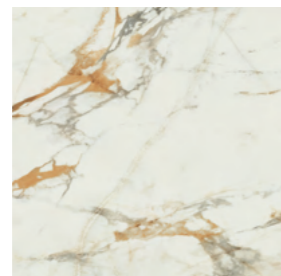

Bellagio Pulido
60 x 60 cm. PR6060P