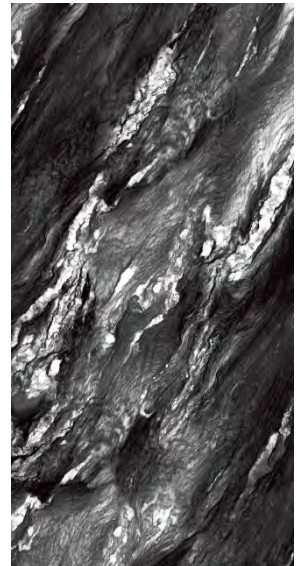

PORFIDO AZUL

FLINT BLUE
600 X 1200 MM

Random
Designs

9mm
Thickness

FLINT BLUE

CRISTINA BLACK
600 X 1200 MM

Random
Designs

9mm
Thickness