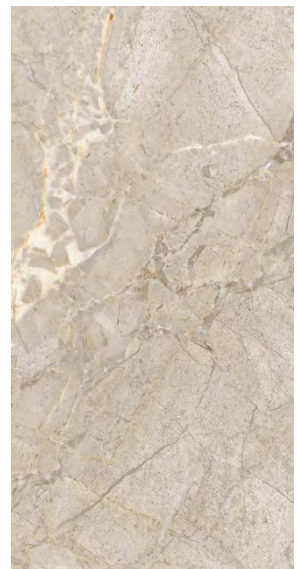

BIANCO ONYX
600 X 1200 MM

MAIMOON
CERAMICA

Random
Designs

9mm
Thickness

BIANCO ONYX

AMALFEE
600 X 1200 MM

Random
Designs

9mm
Thickness