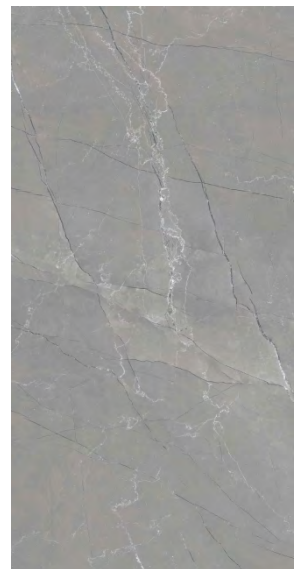

GOLDEN RIVER

HARVEST GREY
600 X 1200 MM

Random
Designs

9mm
Thickness

HARVEST GREY

PORFIDO AZUL
600 X 1200 MM

Random
Designs

9mm
Thickness