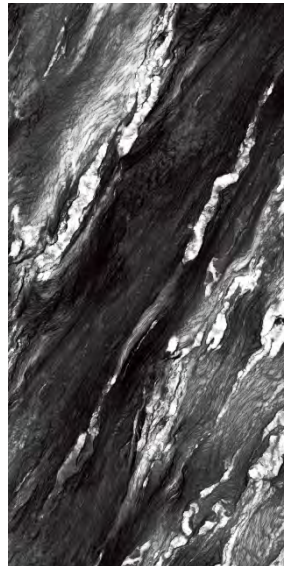

PORFIDO AZUL

FLINT BLUE
600 X 1200 MM

Random
Designs

9mm
Thickness

FLINT BLUE

CRISTINA BLACK
600 X 1200 MM

Random
Designs

9mm
Thickness