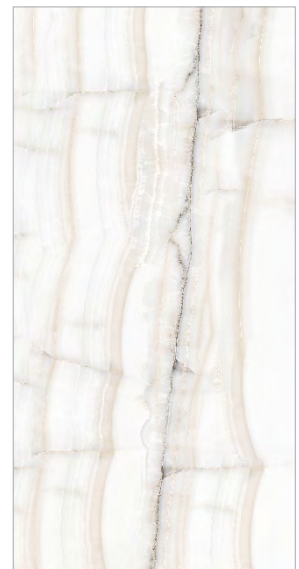

BIANCO ONYX
600 X 1200 MM

MAIMOON
CERAMICA

Random
Designs

9mm
Thickness

BIANCO ONYX

AMALFEE
600 X 1200 MM

Random
Designs

9mm
Thickness