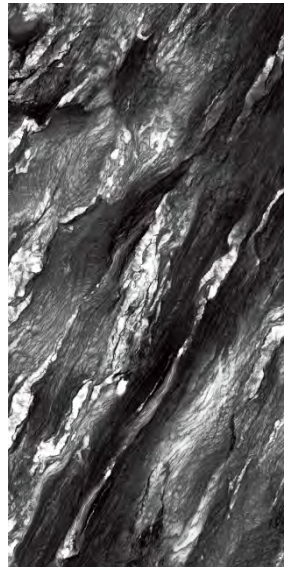

PORFIDO AZUL

FLINT BLUE
600 X 1200 MM

Random
Designs

9mm
Thickness

FLINT BLUE

CRISTINA BLACK
600 X 1200 MM

Random
Designs

9mm
Thickness