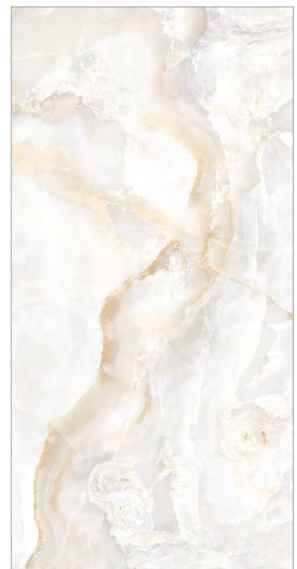

Random
Designs

9mm
Thickness