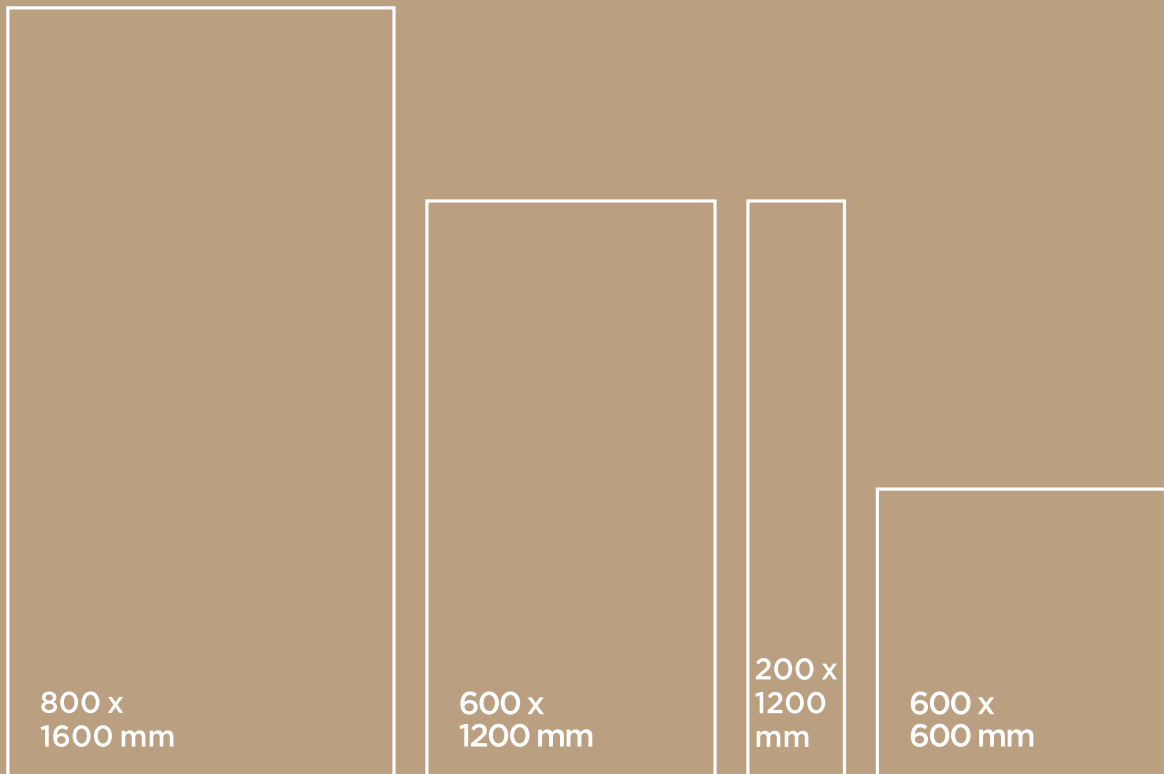

MAIMOON
CERAMICA

SIZES _

FEATURE _

Easy to Install

9 mm Thickness

Natural Surface

Stain Resistance

Crazing
Resistance

Chemical
Resistance

High Temp
Resistance

Low Temp
Resistance

Scratch
Resistance

Water Proof

Rectified Tiles

Digital Printing

LINEAR ONYX BEIGE
600 X 1200 MM

Random
Designs

9mm
Thickness

LINEAR ONYX BEIGE

LINEAR ONYX OLIVE
600 X 1200 MM

Random
Designs

9mm
Thickness

LINEAR ONYX OLIVE

SPIDER WHITE
600 X 1200 MM

CRISTINA BLACK

BLACK LORENCE
600 X 1200 MM

Random
Designs

9mm
Thickness

BLACK LORENCE

ITA DIAMOND
600 X 1200 MM

Random
Designs

9mm
Thickness