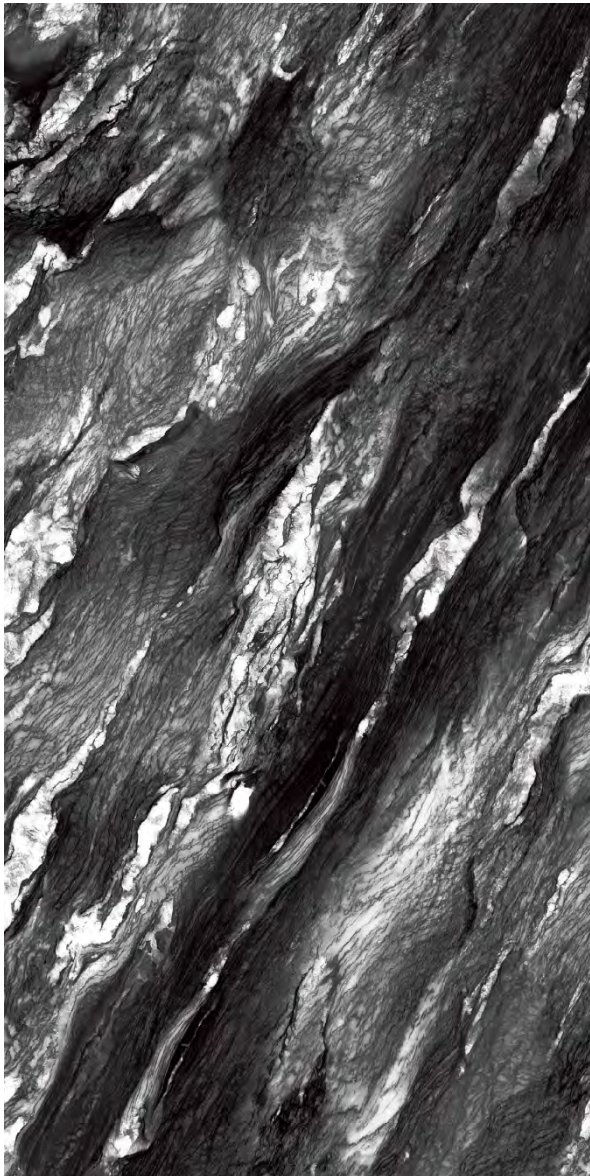

PORFIDO AZUL

FLINT BLUE
600 X 1200 MM

Random
Designs

9mm
Thickness

FLINT BLUE

CRISTINA BLACK
600 X 1200 MM

Random
Designs

9mm
Thickness