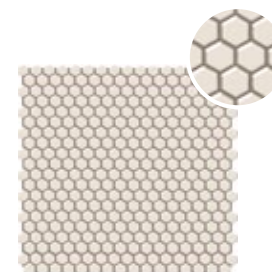

TACTILE MOSAIC

GLASS MOSAIC | MOSAICO VITREO

30x30
12"x12"

Mosaico Smart Dark Grey
29,5x30,5 S-75

Mosaico Maio Dark Grey
28x29 S-45

Mosaico Smart White
29,5x30,5 S-75

Mosaico Maio White
28x29 S-45

Mosaico Smart Sand
29,5x30,5 S-75

Mosaico Maio Sand
28x29 S-45

Wall Tile: Materika Grey 30x120 Rect. · Mosaico Smart Dark Grey 29,5x30,5 · Floor Tile: Materika Grey 75x75 Rect.

MEDITERRANEA

WHITE BODY | PASTA BLANCA

30x100 Rect.

12"x39" Rect.

Wall Tile: Mediterranea White 29x100 Rect. · Mediterranea Sky 29x100 Rect. · Decor Sundrop Stone 29x100 Rect. · Moldura Mediterranea Sky 29x100 Rect. · Floor Tile: Navywood Sky 22.3x90 Rect.,

MEDITERRANEA

MEDITERRANEA

WHITE BODY | PASTA BLANCA

29x100 Rect.

11"x39" Rect.

Mediterranea White 29x100 Rect. B-100

Mediterranea Sky 29x100 Rect. B-100

Navywood White 29x100 Rect. B-98

Navywood Sky 29x100 Rect. B-98