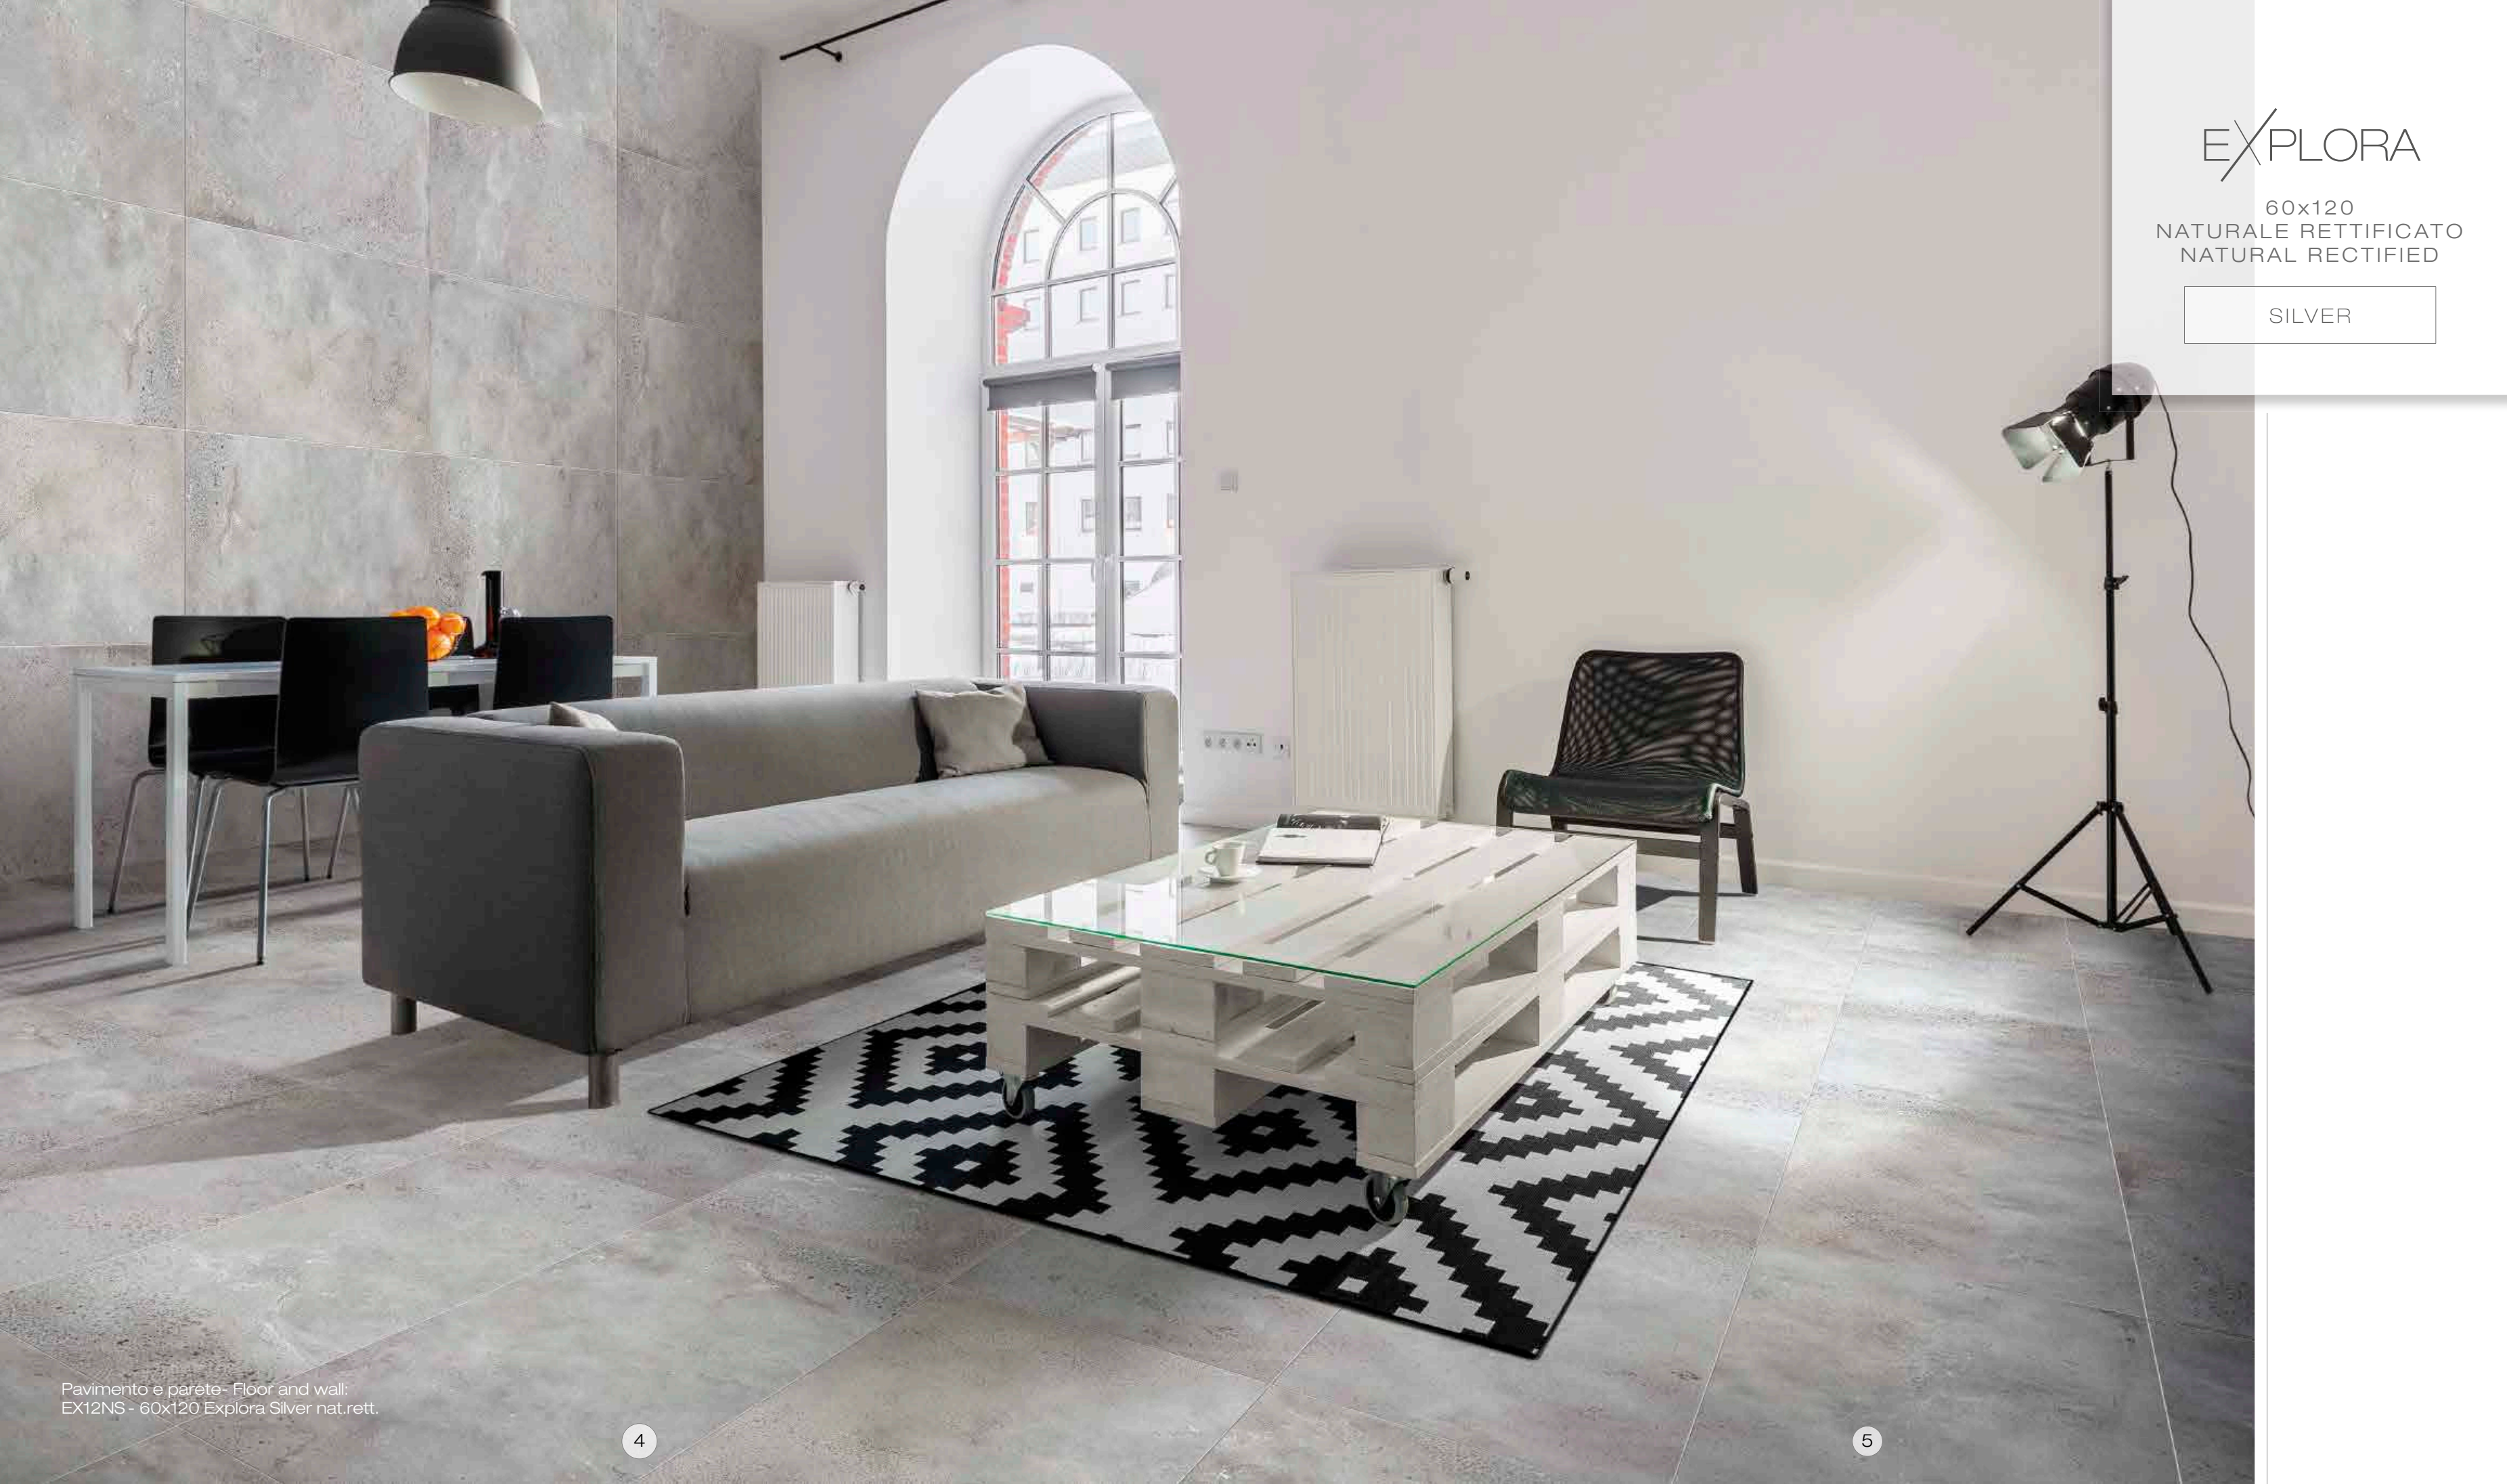

EXPLORA

60x120
NATURALE RETTIFICATO
NATURAL RECTIFIED

SILVER