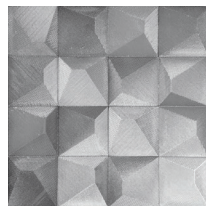

Velux Silver Mosaico
29,75x29,75 cm - 11,71"x11,71"

G-2291