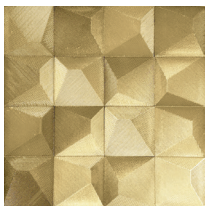

Velux Gold Mosaico
29,75x29,75 cm - 11,71"x11,71"

G-2291