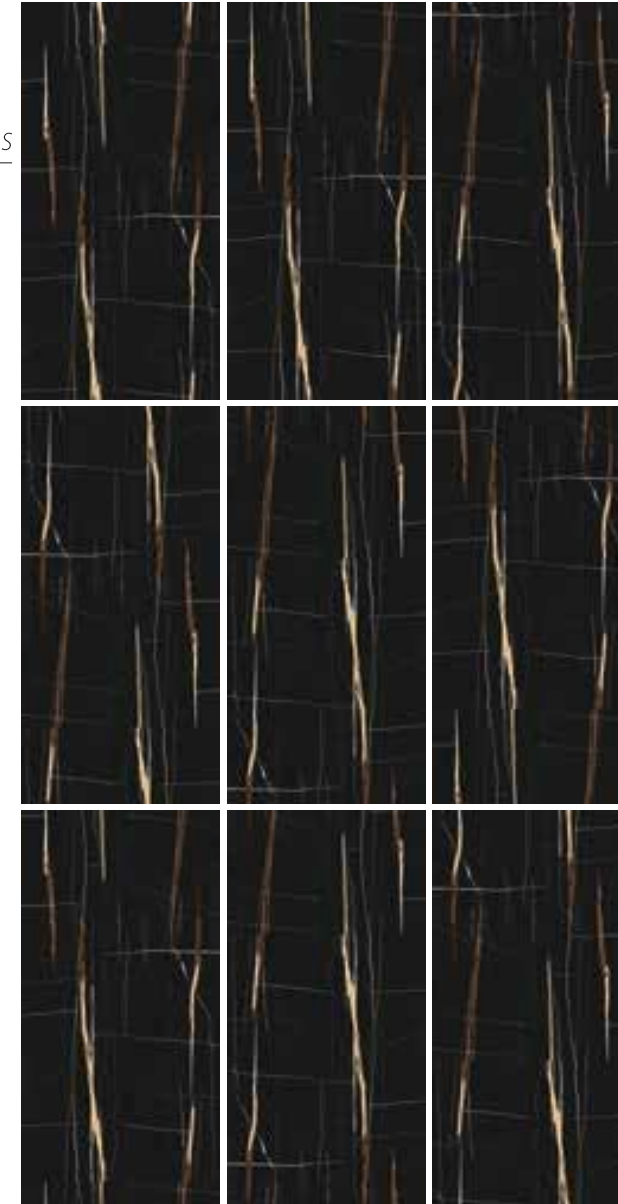

TEKNİK ÖZELLİKLER / TECHNICAL SPECIFICATIONS

Available finishes
in this product

FULL LAPPATO SUGAR EFFECT

FINISH / YÜZEY

EBATLAR / SIZES

30x120 cm
12"x48"

60x60 cm
24"x24"

60x120 cm
24"x48"

Mermerin zarafetini yumuşak tonlar ve gerçek mermer dokusuyla işleyen SAHARA NOIR, mekânlarda rafine bir şıklık sunuyor.

SAHARA NOIR, which treats the elegance of marble with soft tones and real marble texture, offers refined elegance to the places.