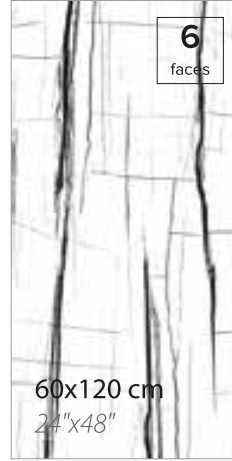

SAHARA NOIR WHITE

SERIES

TEKNİK ÖZELLİKLER / TECHNICAL SPECIFICATIONS

EBATLAR / SIZES

Available finishes
in this product
FULL LAPPATO
FINISH / YÜZEY

DECO|VITA

SAHARA NOIR

SERIES

TEKNİK ÖZELLİKLER / TECHNICAL SPECIFICATIONS

Available finishes
in this product

FULL LAPPATO SUGAR EFFECT

FINISH / YÜZEY

EBATLAR / SIZES

30x120 cm
12"x48"

60x60 cm
24"x24"

60x120 cm
24"x48"