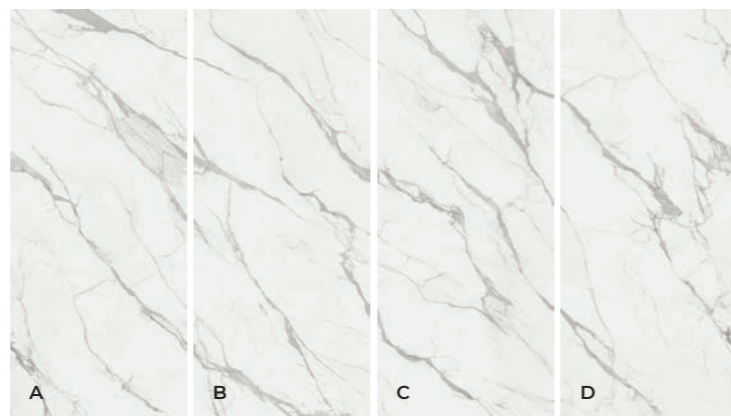

STATUARIO PREMIUM - ENDLESS MATCH

6 mm

480x280 Lux R. PF60011038 2.226,50 Soft PF60011041 1.755,50

Composizione di 4 lastre non vendibili singolarmente.
Ripresa grafica tra le diverse lastre contenuta entro una tolleranza di 3 cm.

4 Composition slabs not sold separately.
Graphic clearance among the different slabs ranging within 3 cm.