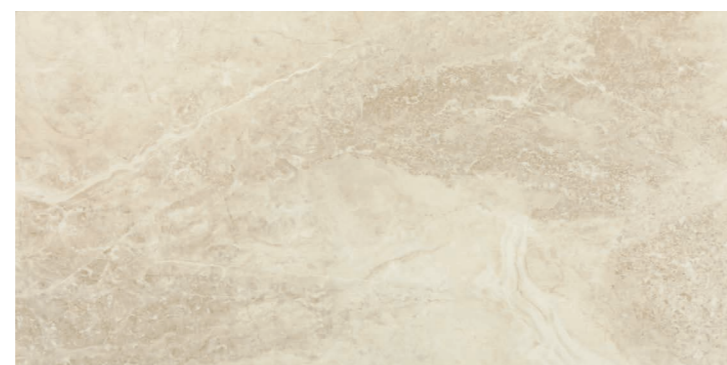

PEI 4

● Arezzo	Crema	60x120	Rec.	M94	004.869.0096.02140	Ⓢ
● Arezzo	Crema	60x120	Rec.	M81	017.869.0096.02140	Ⓢ
● Arezzo	Crema	30x60	Rec.	M59	004.450.0096.02140	Ⓢ
● Arezzo	Crema	30x60	Rec.	M46	017.450.0096.02140	Ⓢ
● Arezzo	Crema	75x75	Rec.	M72	004.875.0096.02140	Ⓢ
● Arezzo	Crema	75x75	Rec.	M59	017.875.0096.02140	Ⓢ
● Arezzo	Crema	60x60	Rec.	M59	004.840.0096.02140	Ⓢ
● Arezzo	Crema	60x60	Rec.	M46	017.840.0096.02140	Ⓢ
● Arezzo	Crema	30x30(7)	Malla	M170	038.590.0096.02140	Ⓢ
● Arezzo	Crema	30x30(7)	Malla	M170	025.590.0096.02140	Ⓢ