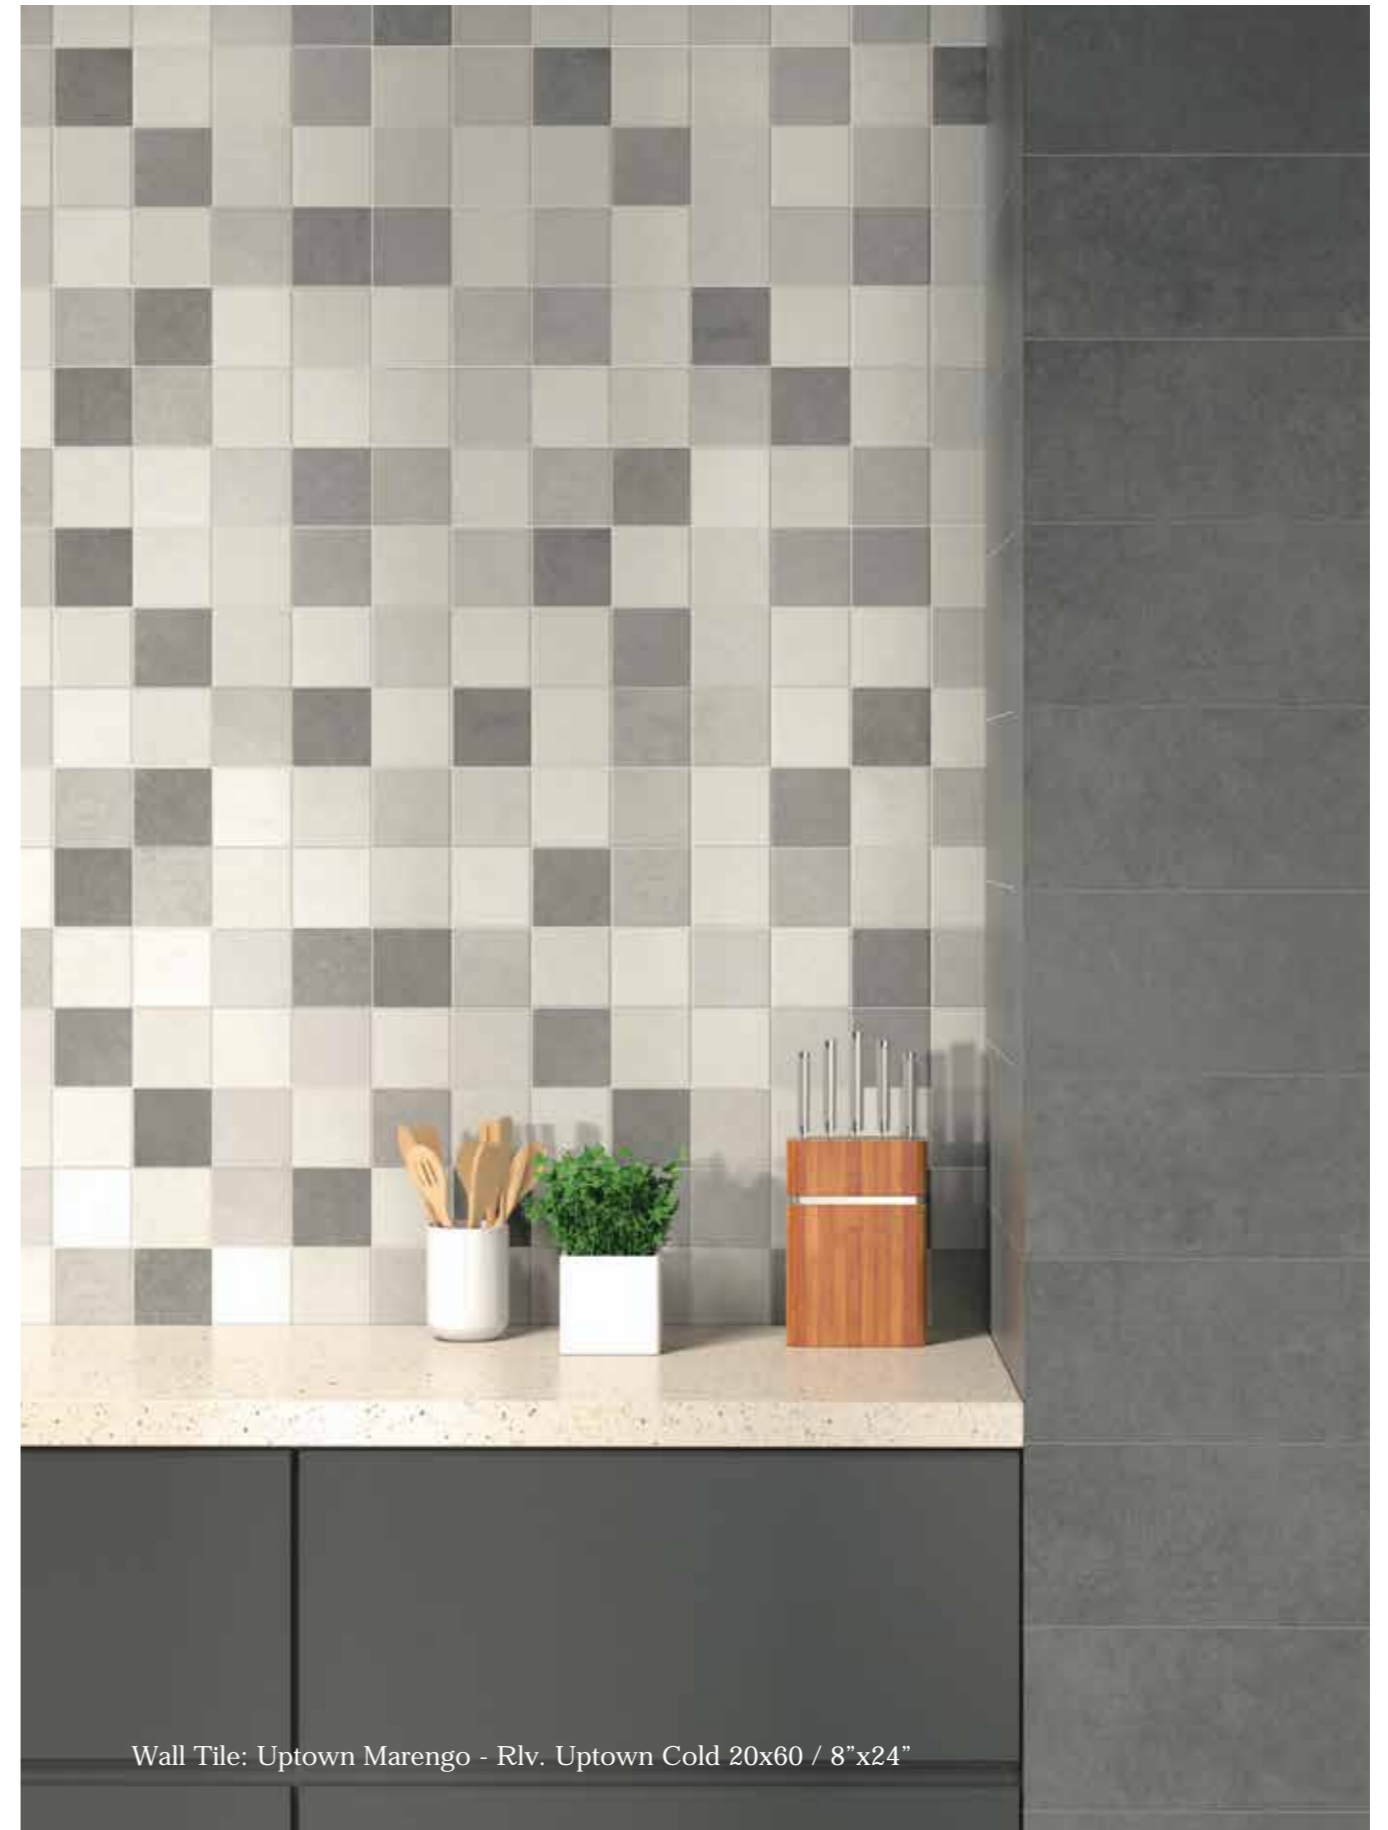

# Eco Red

---

PASTA ROJA - REVESTIMIENTO  
RED BODY TILES - WALL TILES

Wall Tile: Hydra Uptown Cold 20x60 / 8"x24"

UPTOWN

Wall Tile: Uptown Marengo - Rlv. Uptown Cold 20x60 / 8"x24"

Eco-Red