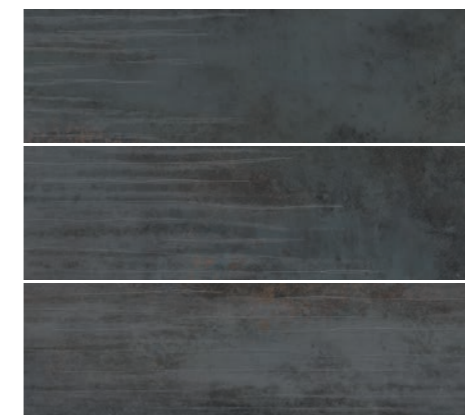

29x100

GRAVITY DARK

GRAVITY CONCEPT DARK

GRAVITY ART DARK

DECOR GRAVITY DARK (3 PIECES SET)

TEIKOS GRAVITY DARK 28,5X29

GRAVITY OXIDE

GRAVITY CONCEPT OXIDE